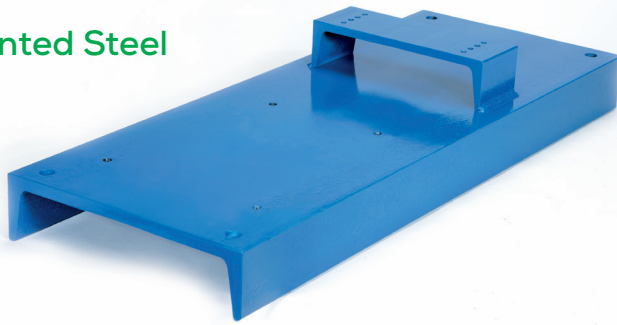

Epoxy Painted Steel

FEATURES

- Corrosion resistant
- Epoxy painted steel, fiberglass, or stainless steel* construction
- Stainless steel shims & hardware
- Premachined to precisely fit UC Series pumps and motors

BENEFITS

- Keeps pump and motor off the floor - prevents corrosion
- Lifts pump and motor an additional 3" (7.62 cm) or greater to help prevent damage from floods or spills
- Elevation allows access for safe cleanup of spills

OPTIONS

- Grout holes
- Stainless steel adjustable leveling feet
- Custom sizes and materials available.

*Select models only

Fiberglass

Stainless Steel

Fully Assembled - Includes Base Plate, Shims, & Hardware