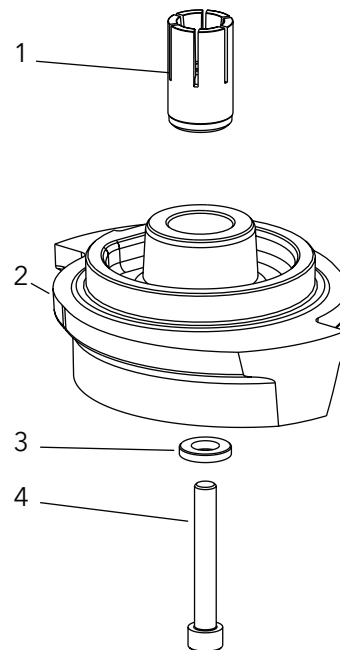

**CABLE KITS**

**Contents:** The cable kit contains all of the parts that are needed to replace a cable.

1. Cable
2. Cable entry unit
3. Cable lug
4. Closed-end splice (not shown in the image)

**IMPELLER KITS**

**Contents:** The impeller kit contains all of the parts that are needed to replace the impeller, including the adjustable sleeve.

1. Sleeve unit or key
2. Impeller
3. Plain washer
4. Hexagon socket head screw

GWT Part No.	Motor Kit	Cable Kit	Impeller Kit
3GFK38T	7272500	7806240	7816241
3GFK64R	7272600	7806241	7816340
*3GFV64P	7272600	7806241	7330944 Impeller
			7226400 Clamping Sleeve
			820053 Hex Socket Head Screw
**3GFV95N	7272700	7806243	7827604 Impeller
			7827200 Clamping Sleeve
			3381308 Plain Washer
			820053 Hex Socket Head Screw
**3GFK95M	7272700	7806243	7827391 Impeller
			7827200 Clamping Sleeve
			3381308 Plain Washer
			820053 Hex Socket Head Screw
3GFK11L	7272700	7806243	7816445