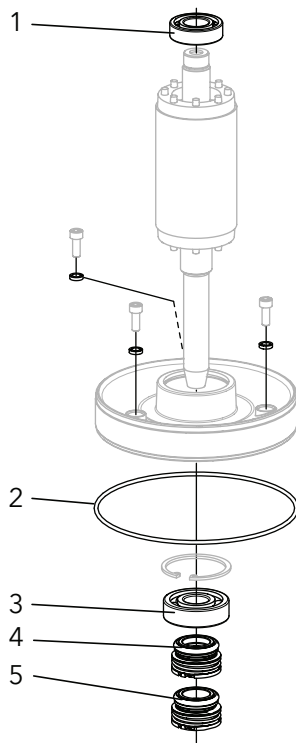

# 3" GFK & GFV Series

REPAIR PARTS

 **GOULDS**  
WATER TECHNOLOGY  
a xylem brand

Order Online: [www.PumpCatalog.com](http://www.PumpCatalog.com)

Wastewater

**MOTOR KITS**

**Contents:** The motor kit contains all of the parts that are needed to perform an overhaul of the motor.

**NOTE:** Does not include motor. Motor rewind should be done by your closest Xylem/Flygt service center.

1. Upper ball bearing
2. O-ring
3. Lower ball bearing
4. Upper mechanical seal
5. Lower mechanical seal

**CABLE KITS**

**Contents:** The cable kit contains all of the parts that are needed to replace a cable.

1. Cable
2. Cable entry unit
3. Cable lug
4. Closed-end splice (not shown in the image)

**IMPELLER KITS**

**Contents:** The impeller kit contains all of the parts that are needed to replace the impeller, including the adjustable sleeve.

1. Sleeve unit or key
2. Impeller
3. Plain washer
4. Hexagon socket head screw