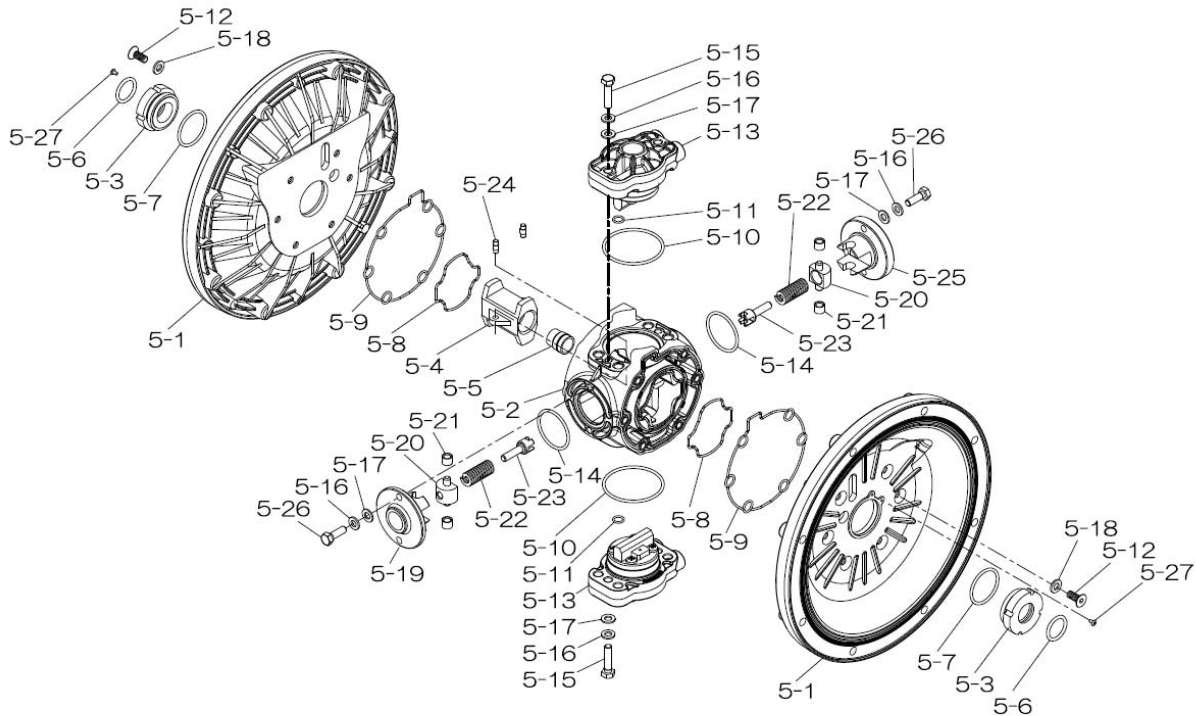

Reference No.	Description	Q'ty	Part No.
1	Out Chamber	2	580961
2	In Manifold	1	714369
3	Out Manifold	1	714363
5	Body Assembly	1	804778
6	Center Bushing	2	716219
7	Center Rod	1	716218
8	Center Disk	4	711904
10	Diaphragm	2	771703
11	Valve Seat	4	771794
12	Ball	4	770633
14	Ball Valve	1	684322
19	Pump Base	2	711928
20	Cushion	4	771402
21	Nut	2	683408
22	Coned Disk Spring	2	682740
23	Bolt	16	686162
23a	Wave Spring Washer	16	631917
24	Plain Washer	4	631014
25	Wave Spring Washer	4	631917
26	Bolt	12	611203
27	Plain Washer	12	631015
28	Spring Lock Washer	12	631918
29	Nut	12	627014
33	Bolt	4	611175
34	Nut	4	627013
35	Bolt	4	611149
36	Nut with Flange	4	682276
40	O-ring	4	640069
44	Silencer	2	804697

**804784 Valve Body Assembly**

Reference No.	Description	Q'ty	Part No.
5-13-1	Valve Body	1	716244
5-13-2	Gasket	1	773042
5-13-3	Valve Seat	1	716246
5-13-4	Block	1	773065
5-13-5	Block Holder	1	716245
5-13-6	Valve Guide	1	773064
5-13-7	Flat Head Screw	2	684384
5-13-8	Spring	1	706612
5-13-9	Ball	1	686271
5-13-10	Plug	2	772934
5-13-11	Screw	4	602299

XDP

336B-00\_2011

Yamada America, Inc.  
955 East Algonquin Rd  
Arlington Heights, IL 60005  
Phone: 847.631.9200  
Fax: 847.631.9273  
www.yamadapump.com

804778 Body Assembly

Reference			
No.	Description	Q'ty	Part No.
5-1	Air Chamber	2	716247
5-2	Body	1	716256
5-3	Throat Bearing	2	773048
5-4	Valve Switcher	1	716214
5-5	Center Rod Guide	1	773047
5-6	O-ring	2	640023
5-7	O-ring	2	640133
5-8	Gasket	2	773040
5-9	Gasket	2	773041
5-10	O-ring	2	640138
5-11	O-ring	8	640007
5-12	Flat Head Bolt	12	683812
5-13	Valve Body Assembly	2	804784
5-14	O-ring	2	640134
5-15	Bolt	4	611153
5-16	Spring Washer	8	631420
5-17	Plain Washer	8	631013
5-18	Plain Washer	12	684987
5-19	Retainer B	1	716249
5-20	Spring Retainer	2	713620
5-21	Bushing	4	773067
5-22	Spring	2	684537
5-23	Trip Arm	2	714446
5-24	Pin	2	700231
5-25	Retainer A	1	716216
5-26	Bolt	4	611149
5-27	Tapping Screws	2	686337