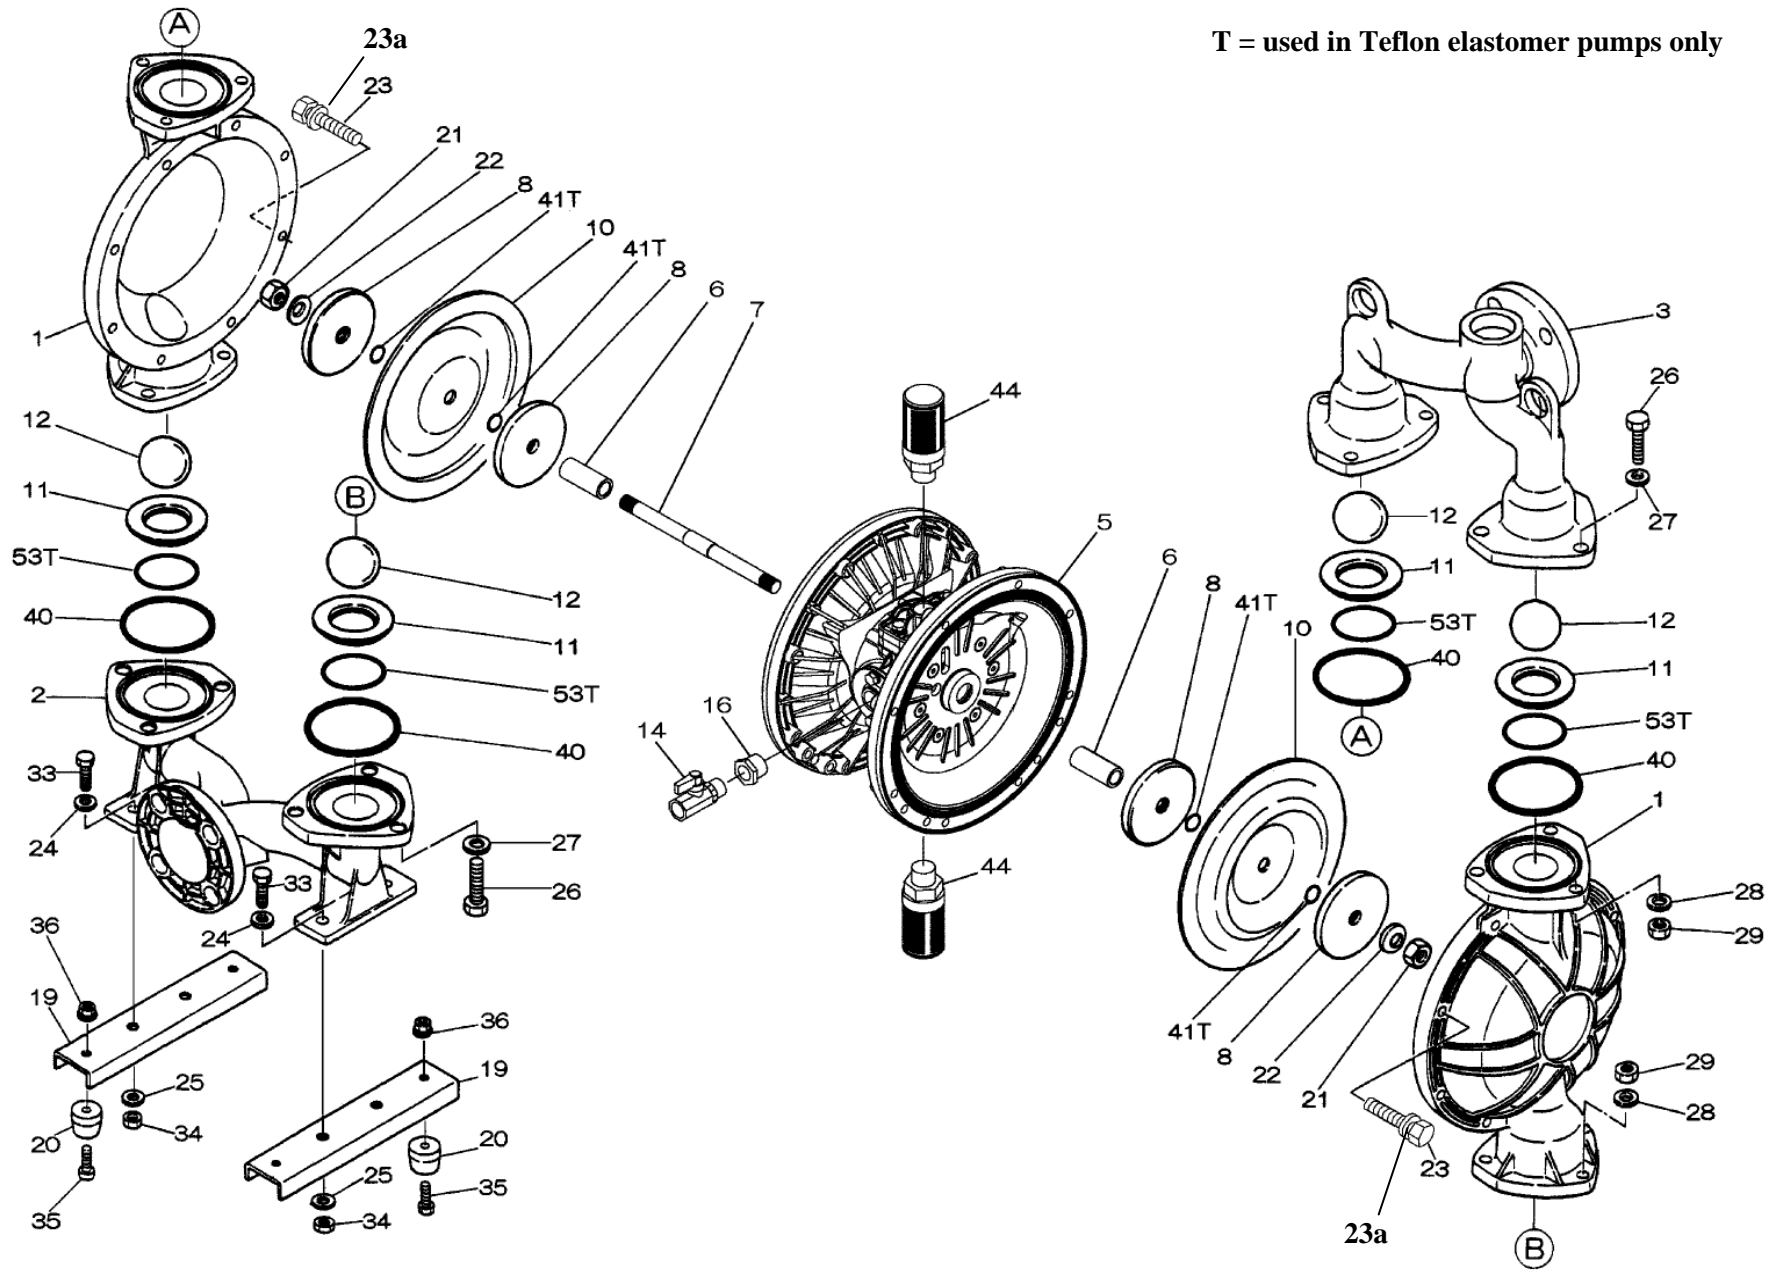

T = used in Teflon elastomer pumps only

Reference No.	Description	Q'ty	Part No.
1	Out Chamber	2	580961
2	In Manifold	1	714369
3	Out Manifold	1	714363
5	Body Assembly	1	804778
6	Center Bushing	2	716219
7	Center Rod	1	716218
8	Center Disk	4	711904
10	Diaphragm	2	771703
11	Valve Seat	4	771794
12	Ball	4	770633
14	Ball Valve	1	684322
19	Pump Base	2	711928
20	Cushion	4	771402
21	Nut	2	683408
22	Coned Disk Spring	2	682740
23	Bolt	16	686162
23a	Wave Spring Washer	16	631917
24	Plain Washer	4	631014
25	Wave Spring Washer	4	631917
26	Bolt	12	611203
27	Plain Washer	12	631015
28	Spring Lock Washer	12	631918
29	Nut	12	627014
33	Bolt	4	611175
34	Nut	4	627013
35	Bolt	4	611149
36	Nut with Flange	4	682276
40	O-ring	4	640069
44	Silencer	2	804697

Repair Kits

K50-MH Liquid Side Kit includes the following:

Reference No.	Description	Q'ty	Part No.
10	Diaphragm	2	771703
11	Valve Seat	4	771794
40	O-ring	4	640069
12	Ball	4	770630

K45-AM-DP-HD Air Side Kit includes the following:

Reference No.	Description	Q'ty	Part No.
5-3	Throat Bearing	2	773048
5-5	Center Rod Guide	1	773047
5-6	O-ring	2	640023
5-7	O-ring	2	640133
5-8	Gasket	2	773040
5-9	Gasket	2	773041
5-10	O-ring	2	640138
5-11	O-ring	8	640007
5-14	O-ring	2	640134
5-21	Bushing	4	773067
5-22	Spring	2	684537
5-24	Pin	2	700231