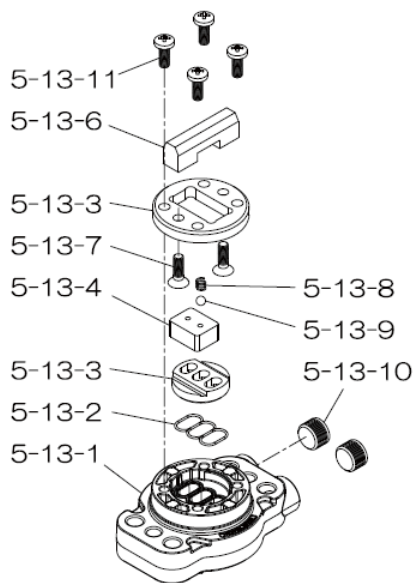

Reference No.	Description	Q'ty	Part No.
1	Out Chamber	2	580961
2	In Manifold	1	714369
3	Out Manifold	1	714363
5	Body Assembly	1	804778
6	Center Bushing	2	716219
7	Center Rod	1	716218
8	Center Disk	4	711904
10	Diaphragm	2	771703
11	Valve Seat	4	771794
12	Ball	4	770633
14	Ball Valve	1	684322
19	Pump Base	2	711928
20	Cushion	4	771402
21	Nut	2	683408
22	Coned Disk Spring	2	682740
23	Bolt	16	686162
23a	Wave Spring Washer	16	631917
24	Plain Washer	4	631014
25	Wave Spring Washer	4	631917
26	Bolt	12	611203
27	Plain Washer	12	631015
28	Spring Lock Washer	12	631918
29	Nut	12	627014
33	Bolt	4	611175
34	Nut	4	627013
35	Bolt	4	611149
36	Nut with Flange	4	682276
40	O-ring	4	640069
44	Silencer	2	804697

**Repair Kits**

**K50-MH Liquid Side Kit includes the following:**

Reference No.	Description	Q'ty	Part No.
10	Diaphragm	2	771703
11	Valve Seat	4	771794
40	O-ring	4	640069
12	Ball	4	770630

**K45-AM-DP-HD Air Side Kit includes the following:**

Reference No.	Description	Q'ty	Part No.
5-3	Throat Bearing	2	773048
5-5	Center Rod Guide	1	773047
5-6	O-ring	2	640023
5-7	O-ring	2	640133
5-8	Gasket	2	773040
5-9	Gasket	2	773041
5-10	O-ring	2	640138
5-11	O-ring	8	640007
5-14	O-ring	2	640134
5-21	Bushing	4	773067
5-22	Spring	2	684537
5-24	Pin	2	700231

**804784 Valve Body Assembly**

Reference No.	Description	Q'ty	Part No.
5-13-1	Valve Body	1	716244
5-13-2	Gasket	1	773042
5-13-3	Valve Seat	1	716246
5-13-4	Block	1	773065
5-13-5	Block Holder	1	716245
5-13-6	Valve Guide	1	773064
5-13-7	Flat Head Screw	2	684384
5-13-8	Spring	1	706612
5-13-9	Ball	1	686271
5-13-10	Plug	2	772934
5-13-11	Screw	4	602299