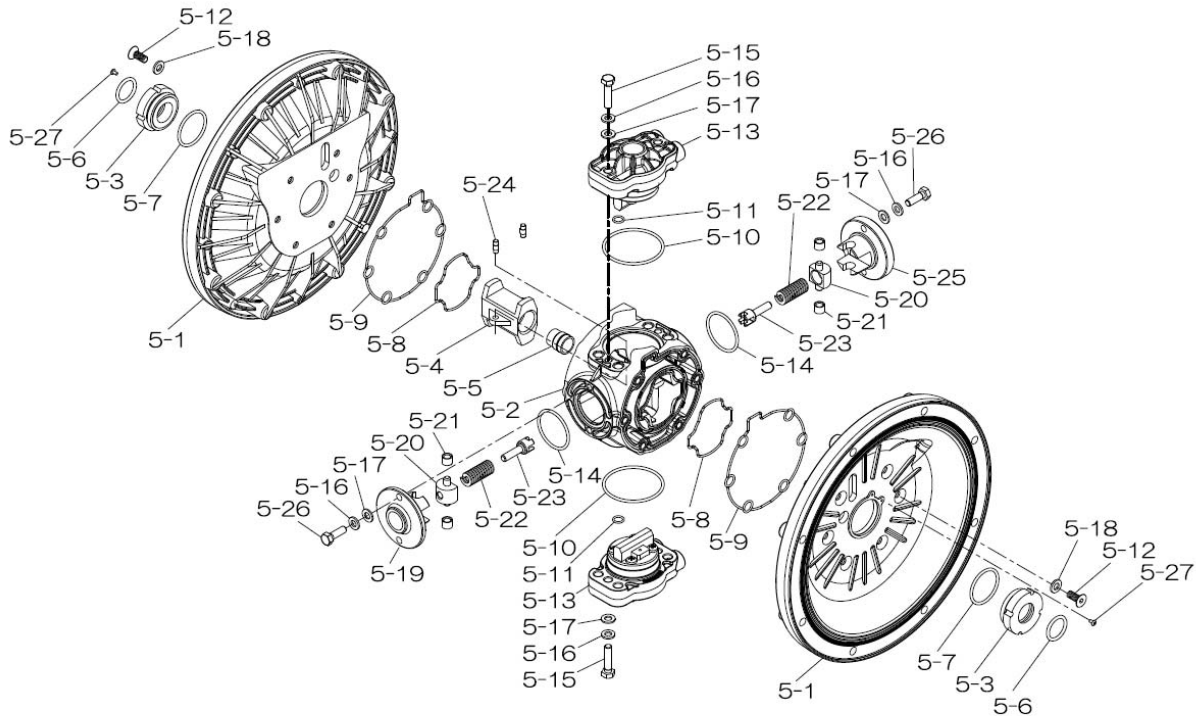

Reference			
No.	Description	Q'ty	Part No.
1	Out Chamber	2	580961
2	In Manifold	1	714369
3	Out Manifold	1	714363
5	Body Assembly	1	804778
6	Center Bushing	2	716219
7T	Center Rod	1	716250
8T	Center Disk	4	707822
10	Diaphragm	2	770815
11	Valve Seat	4	712383
12	Ball	4	770693
14	Ball Valve	1	684322
19	Pump Base	2	711928
20	Cushion	4	771402
21	Nut	2	706128
22	Coned Disk Spring	2	682740
23	Bolt	16	686162
23a	Wave Spring Washer	16	631917
24	Plain Washer	4	631014
25	Wave Spring Washer	4	631917
26	Bolt	12	611203
27	Plain Washer	12	631015
28	Spring Lock Washer	12	631918
29	Nut	12	627014
33	Bolt	4	611175
34	Nut	4	627013
35	Bolt	4	611149
36	Nut with Flange	4	682276
40	O-ring	4	643069
41T	O-ring	4	643015
44	Silencer	2	804697
53T	O-ring	4	643139

**804784 Valve Body Assembly**

Reference			
No.	Description	Q'ty	Part No.
5-13-1	Valve Body	1	716244
5-13-2	Gasket	1	773042
5-13-3	Valve Seat	1	716246
5-13-4	Block	1	773065
5-13-5	Block Holder	1	716245
5-13-6	Valve Guide	1	773064
5-13-7	Flat Head Screw	2	684384
5-13-8	Spring	1	706612
5-13-9	Ball	1	686271
5-13-10	Plug	2	772934
5-13-11	Screw	4	602299

XDP

336B-00\_2011

Yamada America, Inc.  
 955 East Algonquin Rd  
 Arlington Heights, IL 60005  
 Phone: 847.631.9200  
 Fax: 847.631.9273  
 www.yamadapump.com

Part # 854415

804778 Body Assembly

Reference			
No.	Description	Q'ty	Part No.
5-1	Air Chamber	2	716247
5-2	Body	1	716256
5-3	Throat Bearing	2	773048
5-4	Valve Switcher	1	716214
5-5	Center Rod Guide	1	773047
5-6	O-ring	2	640023
5-7	O-ring	2	640133
5-8	Gasket	2	773040
5-9	Gasket	2	773041
5-10	O-ring	2	640138
5-11	O-ring	8	640007
5-12	Flat Head Bolt	12	683812
5-13	Valve Body Assembly	2	804784
5-14	O-ring	2	640134
5-15	Bolt	4	611153
5-16	Spring Washer	8	631420
5-17	Plain Washer	8	631013
5-18	Plain Washer	12	684987
5-19	Retainer B	1	716249
5-20	Spring Retainer	2	713620
5-21	Bushing	4	773067
5-22	Spring	2	684537
5-23	Trip Arm	2	714446
5-24	Pin	2	700231
5-25	Retainer A	1	716216
5-26	Bolt	4	611149
5-27	Tapping Screws	2	686337