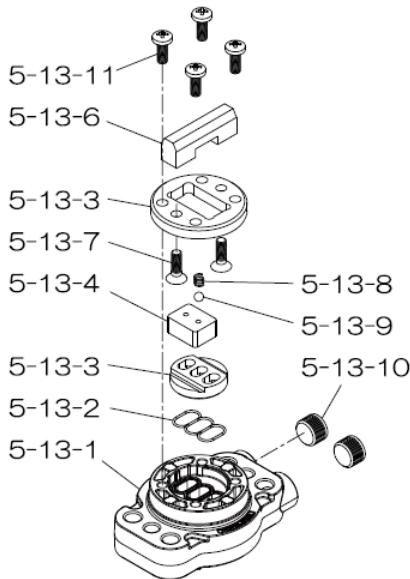

Reference			
No.	Description	Q'ty	Part No.
1	Out Chamber	2	580961
2	In Manifold	1	714369
3	Out Manifold	1	714363
5	Body Assembly	1	804778
6	Center Bushing	2	716219
7T	Center Rod	1	716250
8T	Center Disk	4	707822
10	Diaphragm	2	770815
11	Valve Seat	4	712383
12	Ball	4	770693
14	Ball Valve	1	684322
19	Pump Base	2	711928
20	Cushion	4	771402
21	Nut	2	706128
22	Coned Disk Spring	2	682740
23	Bolt	16	686162
23a	Wave Spring Washer	16	631917
24	Plain Washer	4	631014
25	Wave Spring Washer	4	631917
26	Bolt	12	611203
27	Plain Washer	12	631015
28	Spring Lock Washer	12	631918
29	Nut	12	627014
33	Bolt	4	611175
34	Nut	4	627013
35	Bolt	4	611149
36	Nut with Flange	4	682276
40	O-ring	4	643069
41T	O-ring	4	643015
44	Silencer	2	804697
53T	O-ring	4	643139

**Repair Kits**

**K50-MT Liquid Side Kit includes the following:**

Reference			
No.	Description	Q'ty	Part No.
10	Diaphragm	2	770815
40	O-ring	4	643069
41T	O-ring	4	643015
53T	O-ring	4	643139
12	Ball	4	770693

**K45-AM-DP-HD Air Side Kit includes the following:**

Reference			
No.	Description	Q'ty	Part No.
5-3	Throat Bearing	2	773048
5-5	Center Rod Guide	1	773047
5-6	O-ring	2	640023
5-7	O-ring	2	640133
5-8	Gasket	2	773040
5-9	Gasket	2	773041
5-10	O-ring	2	640138
5-11	O-ring	8	640007
5-14	O-ring	2	640134
5-21	Bushing	4	773067
5-22	Spring	2	684537
5-24	Pin	2	700231

**804784 Valve Body Assembly**

Reference			
No.	Description	Q'ty	Part No.
5-13-1	Valve Body	1	716244
5-13-2	Gasket	1	773042
5-13-3	Valve Seat	1	716246
5-13-4	Block	1	773065
5-13-5	Block Holder	1	716245
5-13-6	Valve Guide	1	773064
5-13-7	Flat Head Screw	2	684384
5-13-8	Spring	1	706612
5-13-9	Ball	1	686271
5-13-10	Plug	2	772934
5-13-11	Screw	4	602299