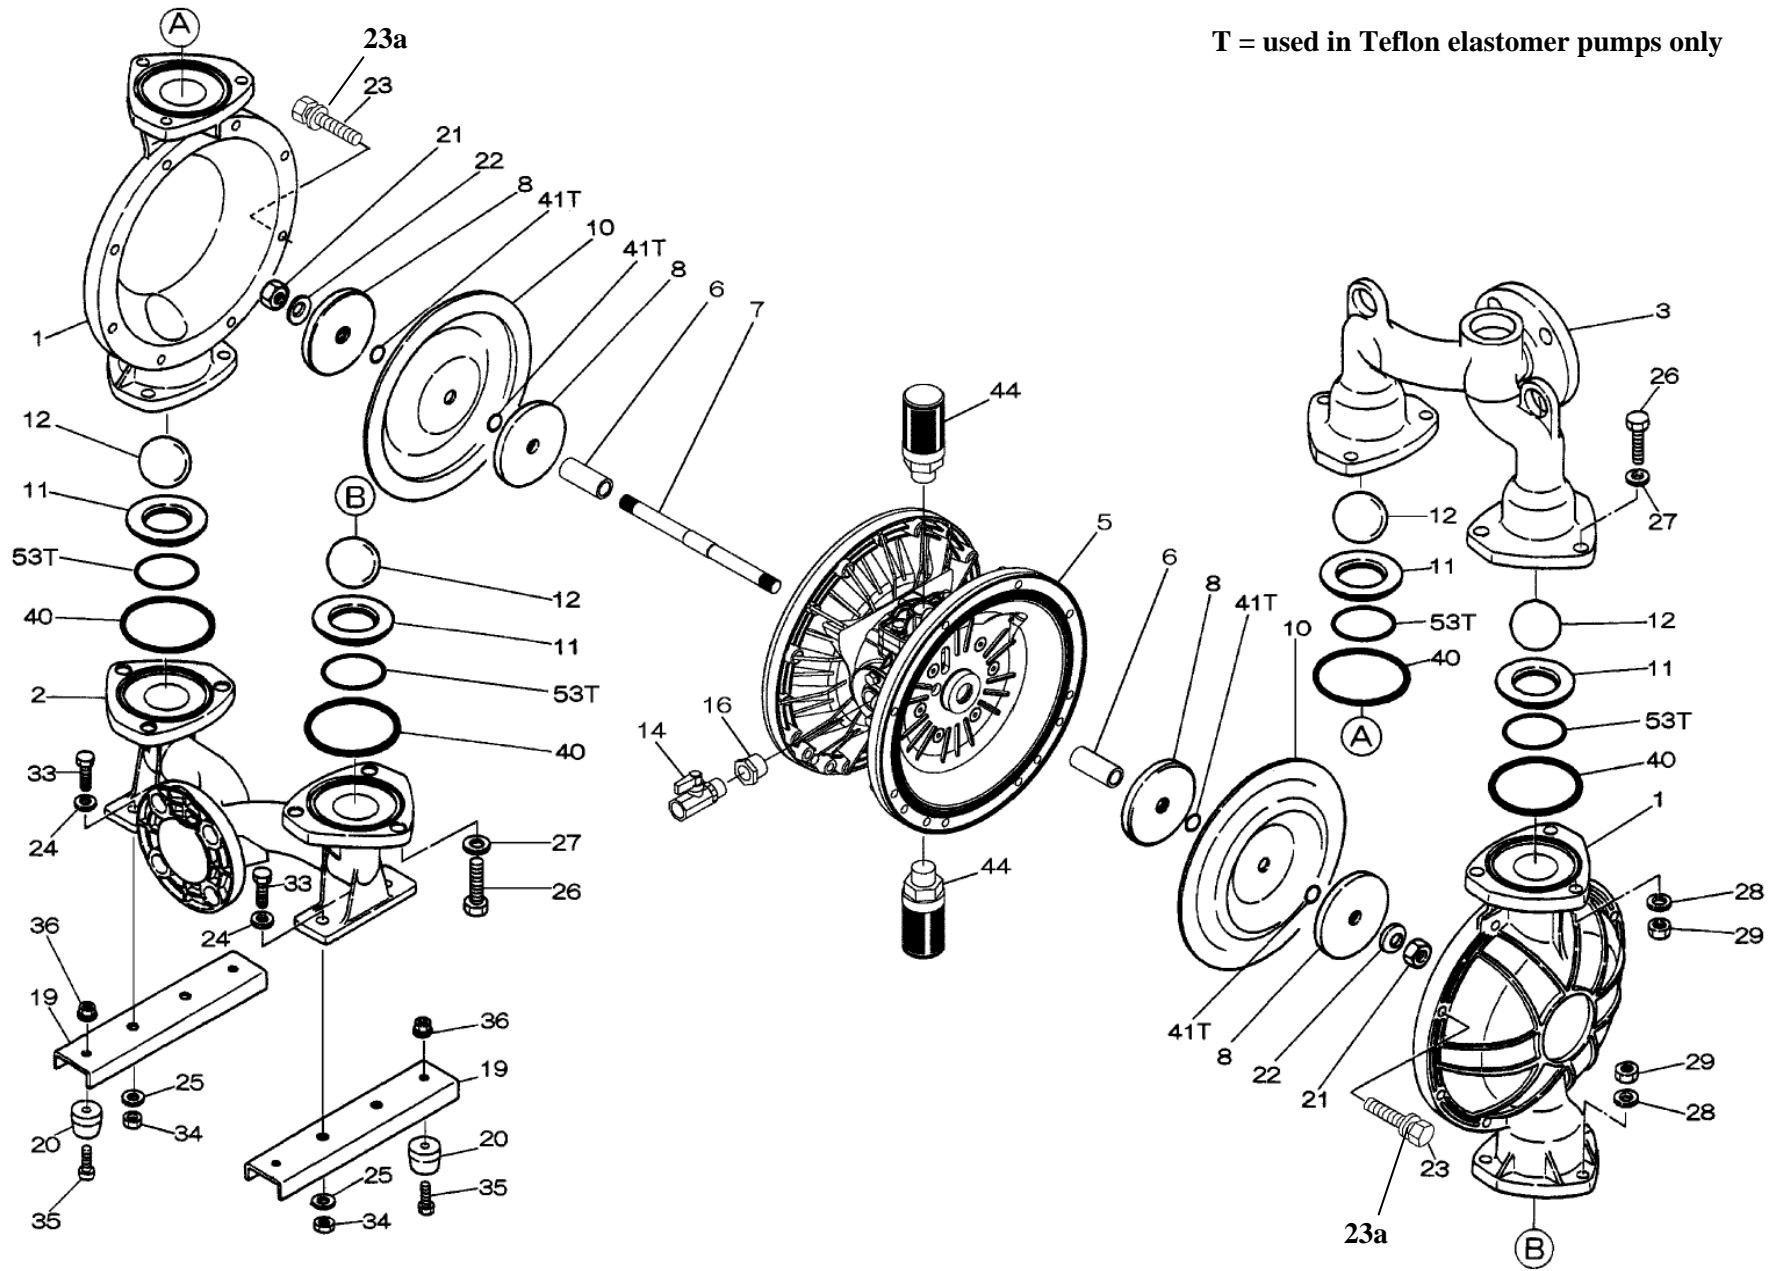

T = used in Teflon elastomer pumps only

Reference			
No.	Description	Q'ty	Part No.
1	Out Chamber	2	580961
2	In Manifold	1	714369
3	Out Manifold	1	714363
5	Body Assembly	1	804778
6	Center Bushing	2	716219
7T	Center Rod	1	716250
8T	Center Disk	4	707822
10	Diaphragm	2	770815
11	Valve Seat	4	712383
12	Ball	4	770693
14	Ball Valve	1	684322
19	Pump Base	2	711928
20	Cushion	4	771402
21	Nut	2	706128
22	Coned Disk Spring	2	682740
23	Bolt	16	686162
23a	Wave Spring Washer	16	631917
24	Plain Washer	4	631014
25	Wave Spring Washer	4	631917
26	Bolt	12	611203
27	Plain Washer	12	631015
28	Spring Lock Washer	12	631918
29	Nut	12	627014
33	Bolt	4	611175
34	Nut	4	627013
35	Bolt	4	611149
36	Nut with Flange	4	682276
40	O-ring	4	643069
41T	O-ring	4	643015
44	Silencer	2	804697
53T	O-ring	4	643139

Repair Kits

K50-MT Liquid Side Kit includes the following:

Reference			
No.	Description	Q'ty	Part No.
10	Diaphragm	2	770815
40	O-ring	4	643069
41T	O-ring	4	643015
53T	O-ring	4	643139
12	Ball	4	770693

K45-AM-DP-HD Air Side Kit includes the following:

Reference			
No.	Description	Q'ty	Part No.
5-3	Throat Bearing	2	773048
5-5	Center Rod Guide	1	773047
5-6	O-ring	2	640023
5-7	O-ring	2	640133
5-8	Gasket	2	773040
5-9	Gasket	2	773041
5-10	O-ring	2	640138
5-11	O-ring	8	640007
5-14	O-ring	2	640134
5-21	Bushing	4	773067
5-22	Spring	2	684537
5-24	Pin	2	700231