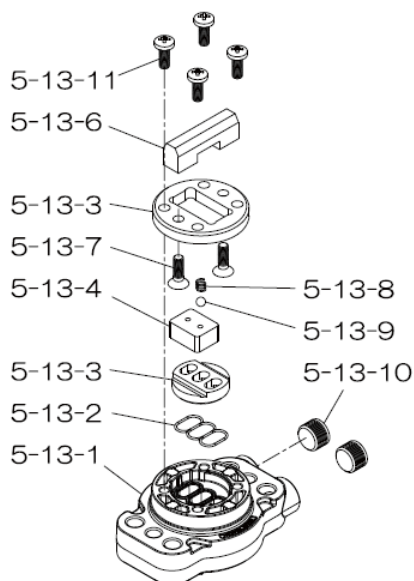

T = used in Teflon elastomer pumps only

Reference No.	Description	Q'ty	Part No.
1	Out Chamber	2	780148
2	In Manifold	2	780245
3	Out Manifold	2	780151
4	Center Manifold	2	780249
5	Body Assembly	1	804778
6	Center Bushing	2	716219
7	Center Rod	1	716218
8	Center Disk	2	711904
9	Center Disk	2	771727
10	Diaphragm	2	771855
11	Valve Seat	4	772097
12	Ball	4	770627
14	Ball Valve	1	684322
19	Stand Body	2	711926
20	Cushion	4	771865
23	Bolt	16	686156
24	Plain Washer	24	631330
25	Spring Lock Washer	24	680257
26	Bolt	12	621213
27	Plain Washer	28	631331
28	Spring Lock Washer	20	680607
29	Nut	20	628014
33	Bolt	8	621179
35	Bolt	4	621149
36	Nut with Flange	4	683837
37	Bolt	8	684592
39	O-ring	4	640064
40	O-ring	4	640069
44	Silencer	2	804697
46	Cap	4	683641
47	Protector A	8	771786
48	Protector B	8	771787
49	Protector C	8	771788
53	O-ring	4	640139

Repair Kits

K50-PC Liquid Side Kit includes the following:

10	Diaphragm	2	771855
53	O-ring	4	640139
40	O-ring	4	640069
12	Ball	4	770627

K45-AM-DP-HD Air Side Kit includes the following:

5-3	Throat Bearing	2	773048
5-5	Center Rod Guide	1	773047
5-6	O-ring	2	640023
5-7	O-ring	2	640133
5-8	Gasket	2	773040
5-9	Gasket	2	773041
5-10	O-ring	2	640138
5-11	O-ring	8	640007
5-14	O-ring	2	640134
5-21	Bushing	4	773067
5-22	Spring	2	684537
5-24	Pin	2	700231

804784 Valve Body Assembly

Reference No.	Description	Q'ty	Part No.
5-13-1	Valve Body	1	716244
5-13-2	Gasket	1	773042
5-13-3	Valve Seat	1	716246
5-13-4	Block	1	773065
5-13-5	Block Holder	1	716245
5-13-6	Valve Guide	1	773064
5-13-7	Flat Head Screw	2	684384
5-13-8	Spring	1	706612
5-13-9	Ball	1	686271
5-13-10	Plug	2	772934
5-13-11	Screw	4	602299