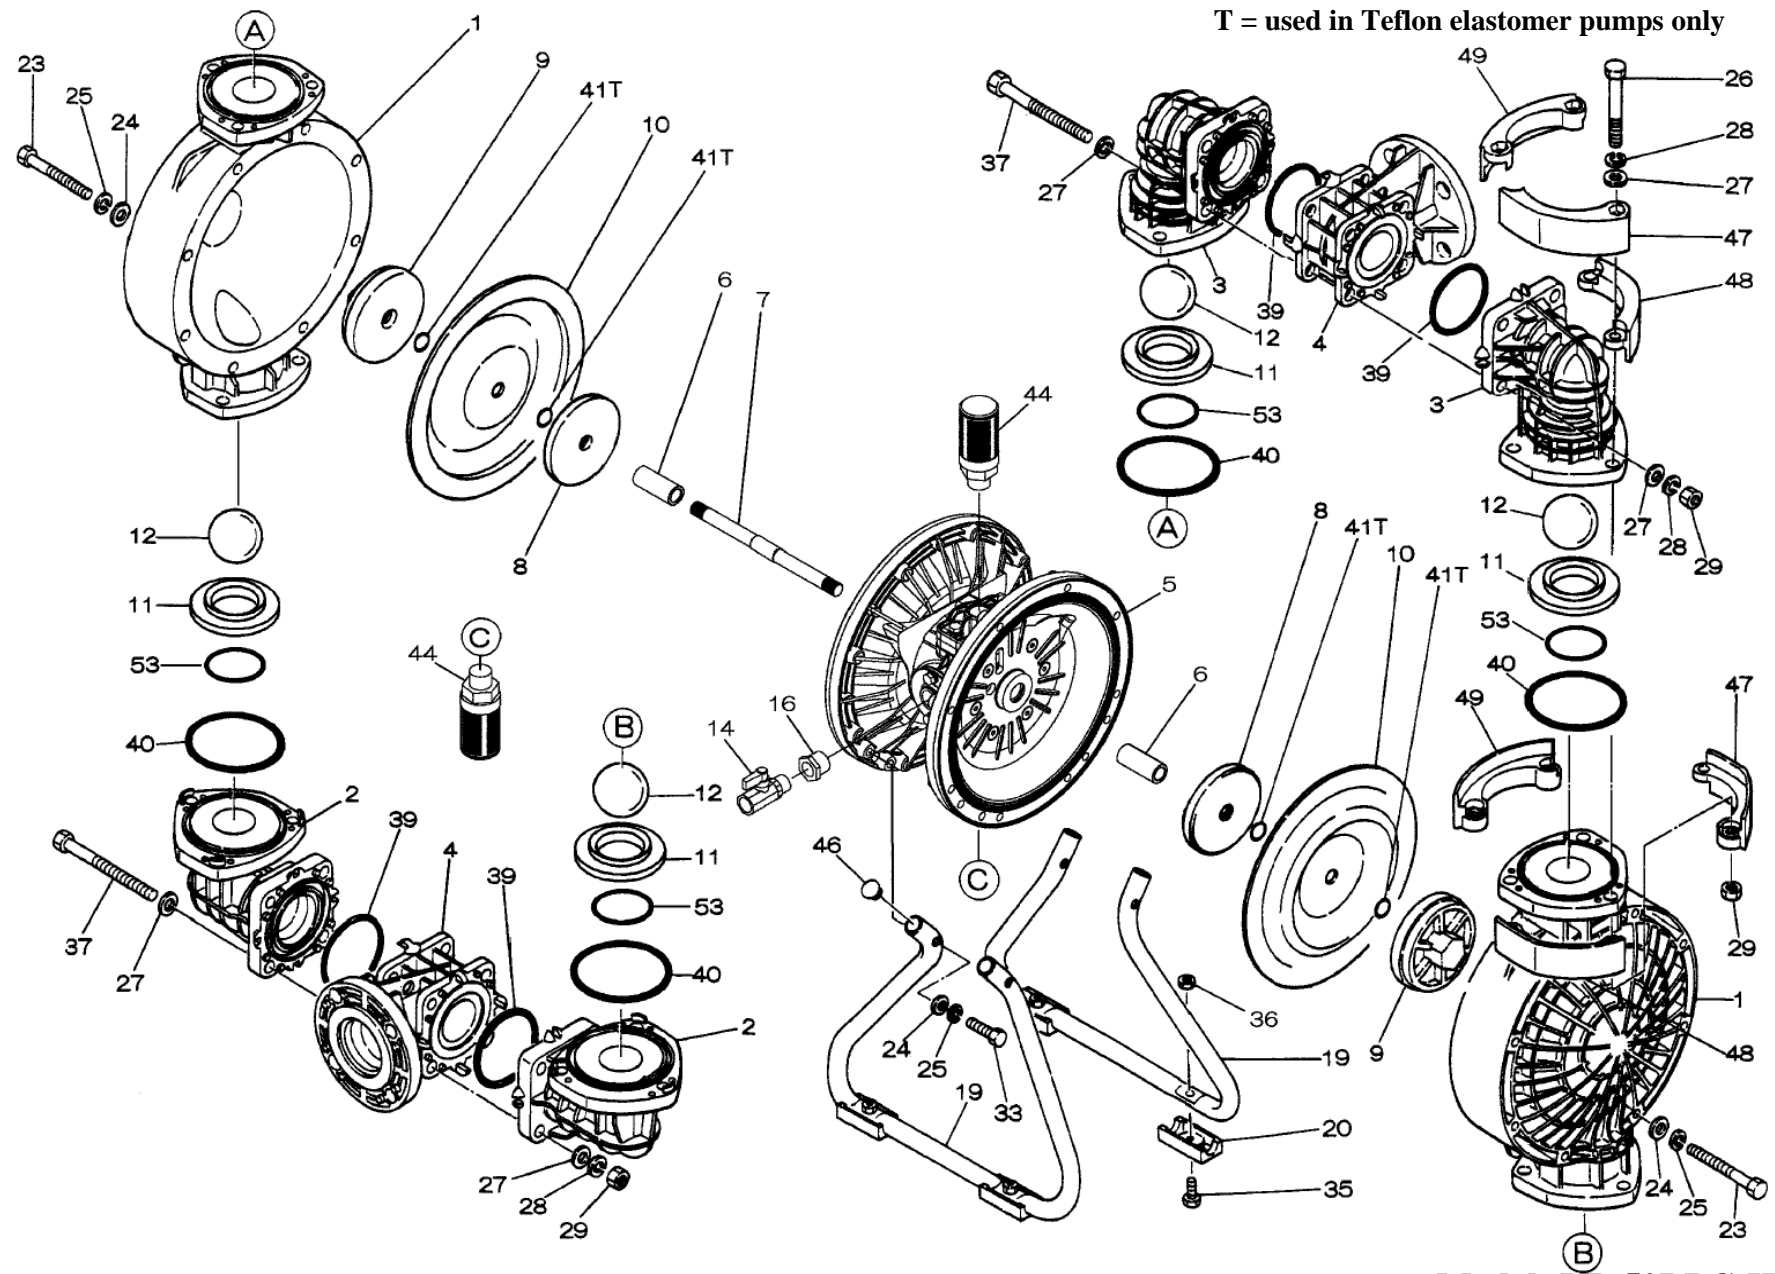

T = used in Teflon elastomer pumps only

Reference No.	Description	Q'ty	Part No.
1	Out Chamber	2	780148
2	In Manifold	2	780245
3	Out Manifold	2	780151
4	Center Manifold	2	780249
5	Body Assembly	1	804778
6	Center Bushing	2	716219
7	Center Rod	1	716218
8	Center Disk	2	711904
9	Center Disk	2	771727
10	Diaphragm	2	771855
11	Valve Seat	4	772097
12	Ball	4	770627
14	Ball Valve	1	684322
19	Stand Body	2	711926
20	Cushion	4	771865
23	Bolt	16	686156
24	Plain Washer	24	631330
25	Spring Lock Washer	24	680257
26	Bolt	12	621213
27	Plain Washer	28	631331
28	Spring Lock Washer	20	680607
29	Nut	20	628014
33	Bolt	8	621179
35	Bolt	4	621149
36	Nut with Flange	4	683837
37	Bolt	8	684592
39	O-ring	4	640064
40	O-ring	4	640069
44	Silencer	2	804697
46	Cap	4	683641
47	Protector A	8	771786
48	Protector B	8	771787
49	Protector C	8	771788
53	O-ring	4	640139

Repair Kits

K50-PC Liquid Side Kit includes the following:

10	Diaphragm	2	771855
53	O-ring	4	640139
40	O-ring	4	640069
12	Ball	4	770627

K45-AM-DP-HD Air Side Kit includes the following:

5-3	Throat Bearing	2	773048
5-5	Center Rod Guide	1	773047
5-6	O-ring	2	640023
5-7	O-ring	2	640133
5-8	Gasket	2	773040
5-9	Gasket	2	773041
5-10	O-ring	2	640138
5-11	O-ring	8	640007
5-14	O-ring	2	640134
5-21	Bushing	4	773067
5-22	Spring	2	684537
5-24	Pin	2	700231

804784 Valve Body Assembly

Reference No.	Description	Q'ty	Part No.
5-13-1	Valve Body	1	716244
5-13-2	Gasket	1	773042
5-13-3	Valve Seat	1	716246
5-13-4	Block	1	773065
5-13-5	Block Holder	1	716245
5-13-6	Valve Guide	1	773064
5-13-7	Flat Head Screw	2	684384
5-13-8	Spring	1	706612
5-13-9	Ball	1	686271
5-13-10	Plug	2	772934
5-13-11	Screw	4	602299