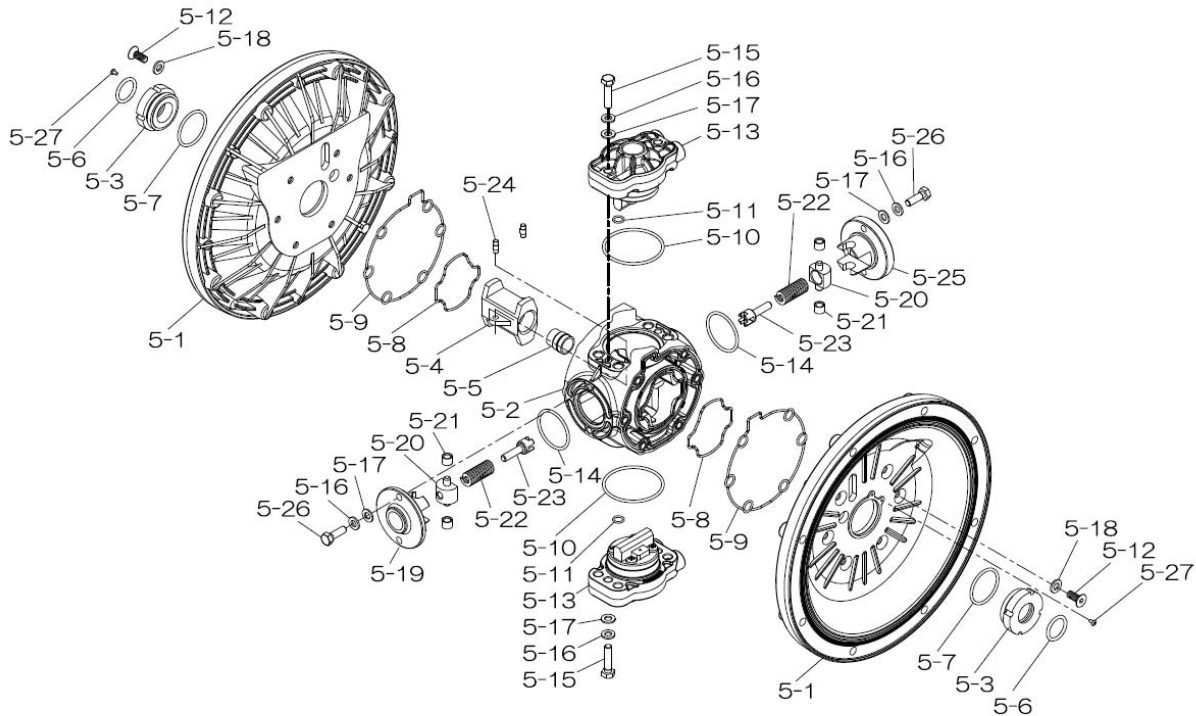

804784 Valve Body Assembly

Reference No.	Description	Q'ty	Part No.
5-13-1	Valve Body	1	716244
5-13-2	Gasket	1	773042
5-13-3	Valve Seat	1	716246
5-13-4	Block	1	773065
5-13-5	Block Holder	1	716245
5-13-6	Valve Guide	1	773064
5-13-7	Flat Head Screw	2	684384
5-13-8	Spring	1	706612
5-13-9	Ball	1	686271
5-13-10	Plug	2	772934
5-13-11	Screw	4	602299

XDP

336B-00_2011

Yamada America, Inc.
 955 East Algonquin Rd
 Arlington Heights, IL 60005
 Phone: 847.631.9200
 Fax: 847.631.9273
 www.yamadapump.com

804778 Body Assembly

Reference			
No.	Description	Q'ty	Part No.
5-1	Air Chamber	2	716247
5-2	Body	1	716256
5-3	Throat Bearing	2	773048
5-4	Valve Switcher	1	716214
5-5	Center Rod Guide	1	773047
5-6	O-ring	2	640023
5-7	O-ring	2	640133
5-8	Gasket	2	773040
5-9	Gasket	2	773041
5-10	O-ring	2	640138
5-11	O-ring	8	640007
5-12	Flat Head Bolt	12	683812
5-13	Valve Body Assembly	2	804784
5-14	O-ring	2	640134
5-15	Bolt	4	611153
5-16	Spring Washer	8	631420
5-17	Plain Washer	8	631013
5-18	Plain Washer	12	684987
5-19	Retainer B	1	716249
5-20	Spring Retainer	2	713620
5-21	Bushing	4	773067
5-22	Spring	2	684537
5-23	Trip Arm	2	714446
5-24	Pin	2	700231
5-25	Retainer A	1	716216
5-26	Bolt	4	611149
5-27	Tapping Screws	2	686337