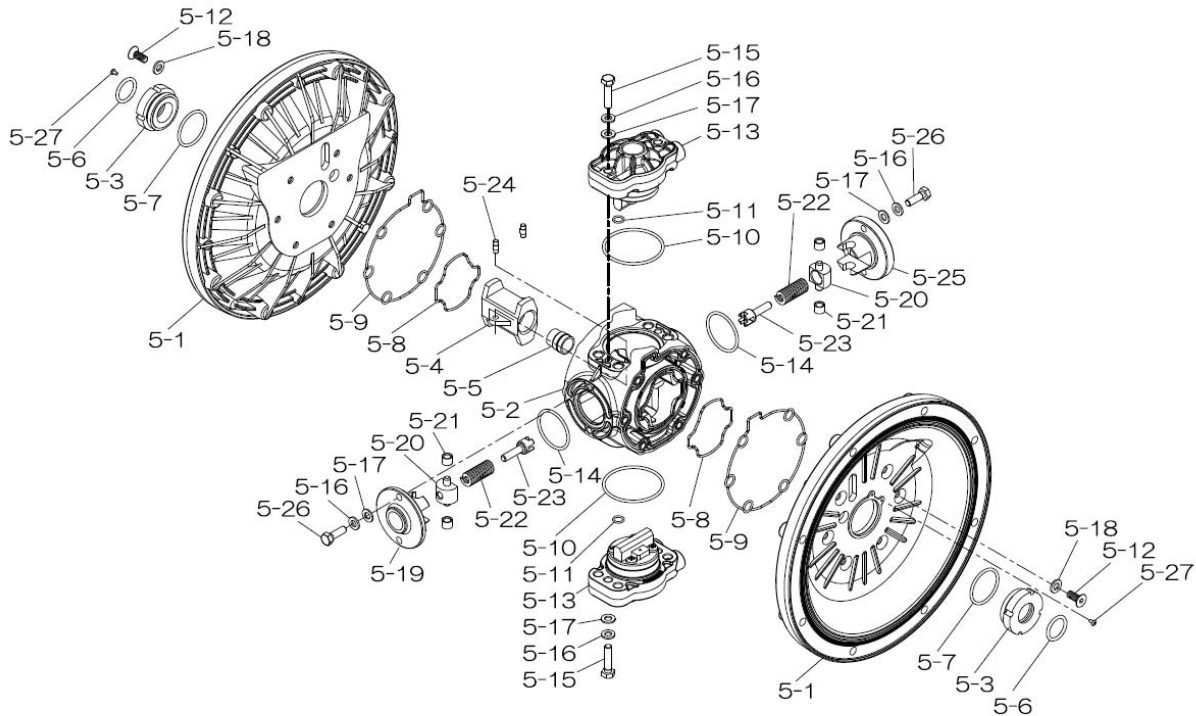

Reference No.	Description	Q'ty	Part No.
5-3	Throat Bearing	2	773066
5-5	Center Rod Guide	1	773047
5-6	O-ring	2	640023
5-7	O-ring	2	640133
5-8	Gasket	2	773040
5-9	Gasket	2	773041
5-10	O-ring	2	640138
5-11	O-ring	8	640007
5-14	O-ring	2	640134
5-21	Bushing	4	773067
5-22	Spring	2	684537
5-24	Pin	2	700231

804784 Valve Body Assembly

Reference No.	Description	Q'ty	Part No.
5-13-1	Valve Body	1	716244
5-13-2	Gasket	1	773042
5-13-3	Valve Seat	1	716246
5-13-4	Block	1	773065
5-13-5	Block Holder	1	716245
5-13-6	Valve Guide	1	773064
5-13-7	Flat Head Screw	2	684384
5-13-8	Spring	1	706612
5-13-9	Ball	1	686271
5-13-10	Plug	2	772934
5-13-11	Screw	4	602299

XDP

336B-00_2011

Yamada America, Inc.
 955 East Algonquin Rd
 Arlington Heights, IL 60005
 Phone: 847.631.9200
 Fax: 847.631.9273
 www.yamadapump.com

Part # 854551

804780 Body Assembly

Reference No.	Description	Q'ty	Part No.
5-1	Air Chamber	2	716248
5-2	Body	1	716256
5-3	Throat Bearing	2	773066
5-4	Valve Switcher	1	716214
5-5	Center Rod Guide	1	773047
5-6	O-ring	2	640023
5-7	O-ring	2	640133
5-8	Gasket	2	773040
5-9	Gasket	2	773041
5-10	O-ring	2	640138
5-11	O-ring	8	640007
5-12	Flat Head Bolt	12	683812
5-13	Valve Body Assembly	2	804784
5-14	O-ring	2	640134
5-15	Bolt	4	611153
5-16	Spring Washer	8	631420
5-17	Plain Washer	8	631013
5-18	Plain Washer	12	684987
5-19	Retainer B	1	716249
5-20	Spring Retainer	2	713620
5-21	Bushing	4	773067
5-22	Spring	2	684537
5-23	Trip Arm	2	714446
5-24	Pin	2	700231
5-25	Retainer A	1	716216
5-26	Bolt	4	611149
5-27	Tapping Screws	2	686337