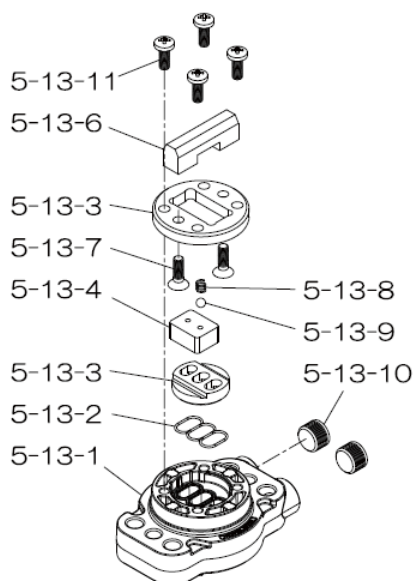

Part # 854551

Reference No.	Description	Q'ty	Part No.
1	Out Chamber	2	780149
2	In Manifold	2	780246
3	Out Manifold	2	780152
4	Center Manifold	2	780250
5	Body Assembly	1	804780
6	Center Bushing	2	716253
7T	Center Rod	1	716254
8T	Center Disk	2	711041
9T	Center Disk	2	771730
10	Diaphragm	2	770934
11	Valve Seat	4	772098
12	Ball	4	770694
13	Valve Guide	4	772099
14	Ball Valve	1	684322
19	Stand Body	2	711927
20	Cushion	4	771865
23	Bolt	20	683543
24	Plain Washer	32	631330
25	Spring Lock Washer	32	680257
26	Bolt	16	621213
27	Plain Washer	32	631331
28	Spring Lock Washer	24	680607
29	Nut	24	628014
33	Bolt	8	621179
35	Bolt	4	621149
36	Nut with Flange	4	683837
37	Bolt	8	683544
39	O-ring	4	643070
40	O-ring	4	643080
41T	O-ring	4	643015
42	Bolt	4	683552
44	Silencer	2	804697
46	Cap	4	683641
47	Protector A	32	771789
48	Protector B	16	771790
53	O-ring	4	643143

Repair Kits

K80-PT Liquid Side Kit includes the following:

10	Diaphragm	2	770934
53	O-ring	4	643143
40	O-ring	4	643080
41T	O-ring	4	643015
12	Ball	4	770694

K80-AM-DP-HD Air Side Kit includes the following:

Reference No.	Description	Q'ty	Part No.
5-3	Throat Bearing	2	773066
5-5	Center Rod Guide	1	773047
5-6	O-ring	2	640023
5-7	O-ring	2	640133
5-8	Gasket	2	773040
5-9	Gasket	2	773041
5-10	O-ring	2	640138
5-11	O-ring	8	640007
5-14	O-ring	2	640134
5-21	Bushing	4	773067
5-22	Spring	2	684537
5-24	Pin	2	700231

804784 Valve Body Assembly

Reference No.	Description	Q'ty	Part No.
5-13-1	Valve Body	1	716244
5-13-2	Gasket	1	773042
5-13-3	Valve Seat	1	716246
5-13-4	Block	1	773065
5-13-5	Block Holder	1	716245
5-13-6	Valve Guide	1	773064
5-13-7	Flat Head Screw	2	684384
5-13-8	Spring	1	706612
5-13-9	Ball	1	686271
5-13-10	Plug	2	772934
5-13-11	Screw	4	602299