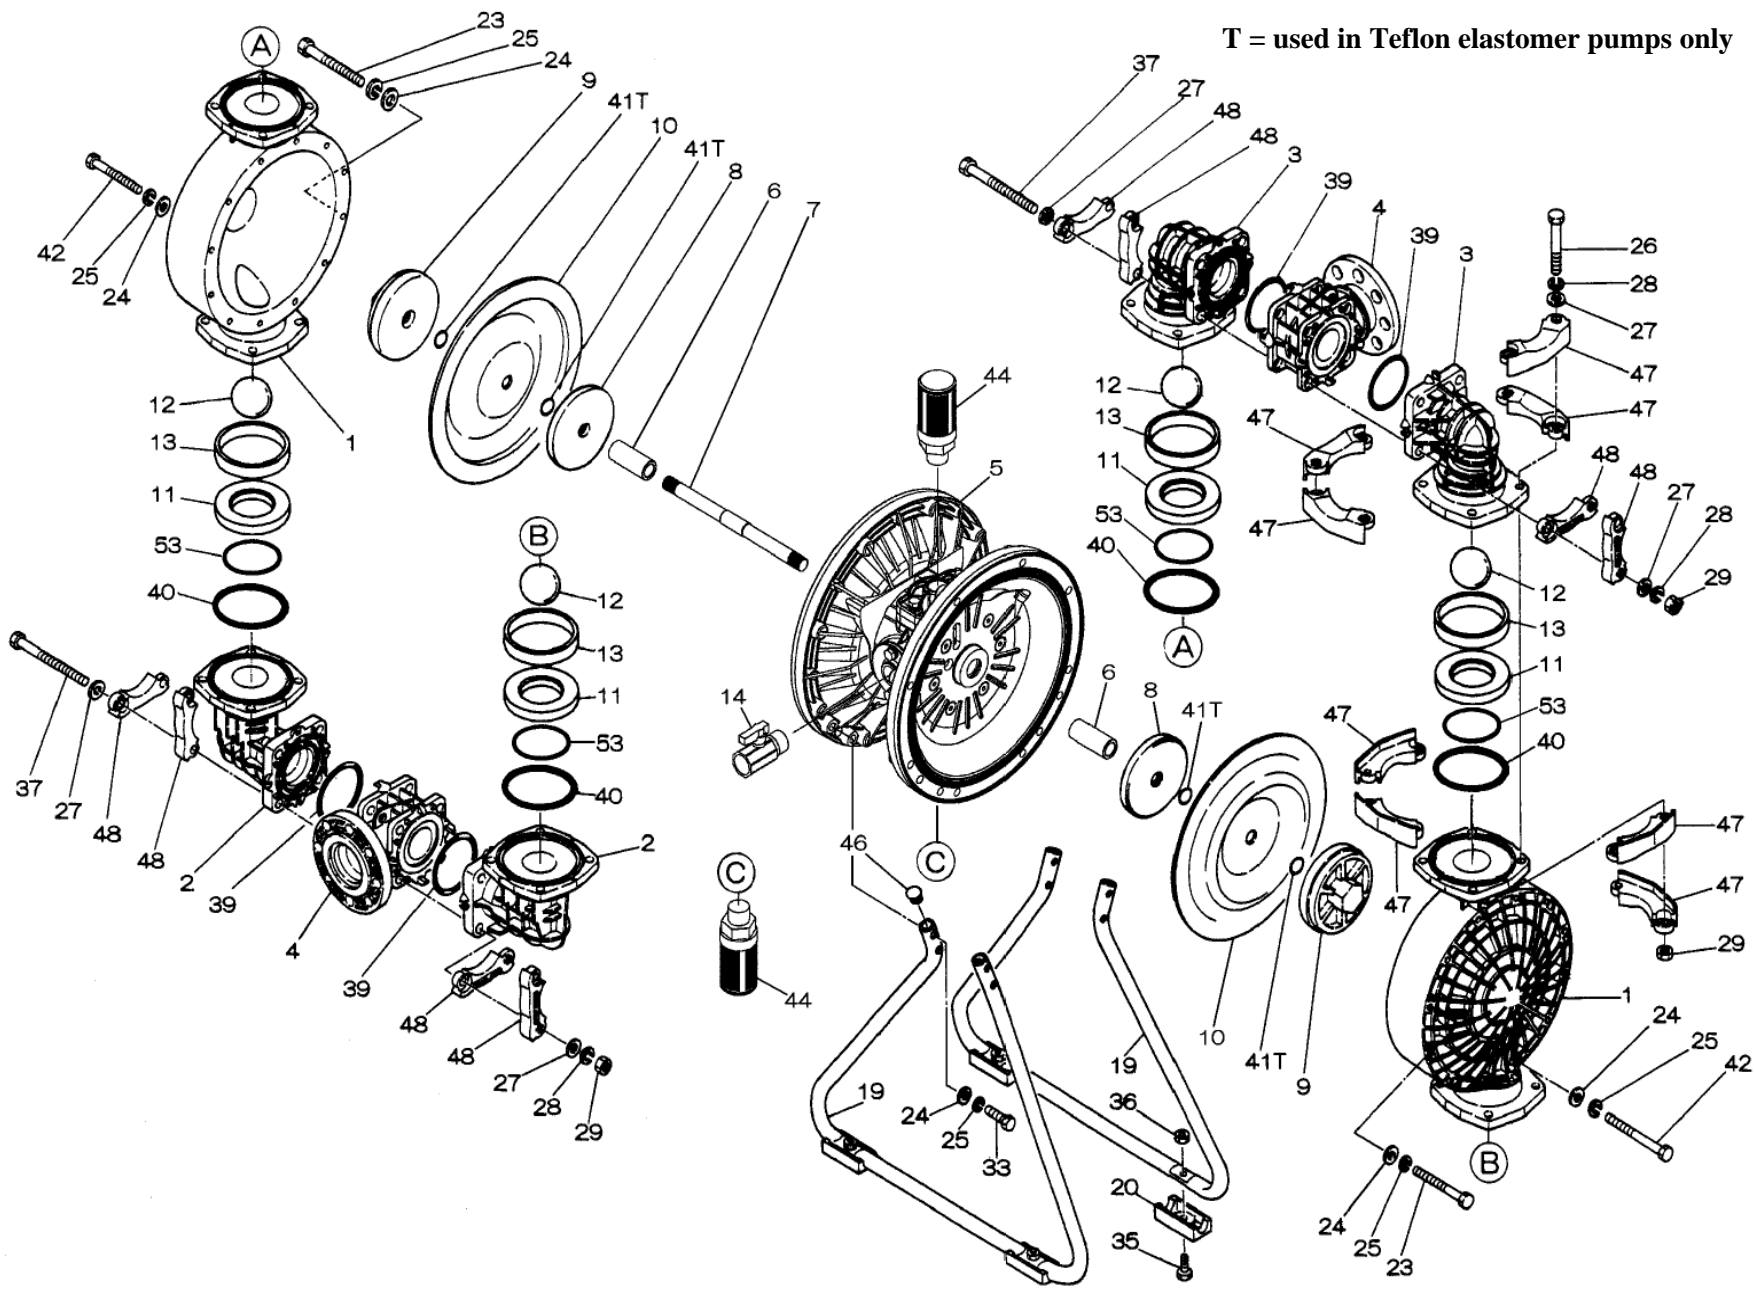

T = used in Teflon elastomer pumps only

Part # 854551

Reference No.	Description	Q'ty	Part No.
1	Out Chamber	2	780149
2	In Manifold	2	780246
3	Out Manifold	2	780152
4	Center Manifold	2	780250
5	Body Assembly	1	804780
6	Center Bushing	2	716253
7T	Center Rod	1	716254
8T	Center Disk	2	711041
9T	Center Disk	2	771730
10	Diaphragm	2	770934
11	Valve Seat	4	772098
12	Ball	4	770694
13	Valve Guide	4	772099
14	Ball Valve	1	684322
19	Stand Body	2	711927
20	Cushion	4	771865
23	Bolt	20	683543
24	Plain Washer	32	631330
25	Spring Lock Washer	32	680257
26	Bolt	16	621213
27	Plain Washer	32	631331
28	Spring Lock Washer	24	680607
29	Nut	24	628014
33	Bolt	8	621179
35	Bolt	4	621149
36	Nut with Flange	4	683837
37	Bolt	8	683544
39	O-ring	4	643070
40	O-ring	4	643080
41T	O-ring	4	643015
42	Bolt	4	683552
44	Silencer	2	804697
46	Cap	4	683641
47	Protector A	32	771789
48	Protector B	16	771790
53	O-ring	4	643143

Repair Kits

K80-PT Liquid Side Kit includes the following:

10	Diaphragm	2	770934
53	O-ring	4	643143
40	O-ring	4	643080
41T	O-ring	4	643015
12	Ball	4	770694

K80-AM-DP-HD Air Side Kit includes the following:

Reference No.	Description	Q'ty	Part No.
5-3	Throat Bearing	2	773066
5-5	Center Rod Guide	1	773047
5-6	O-ring	2	640023
5-7	O-ring	2	640133
5-8	Gasket	2	773040
5-9	Gasket	2	773041
5-10	O-ring	2	640138
5-11	O-ring	8	640007
5-14	O-ring	2	640134
5-21	Bushing	4	773067
5-22	Spring	2	684537
5-24	Pin	2	700231