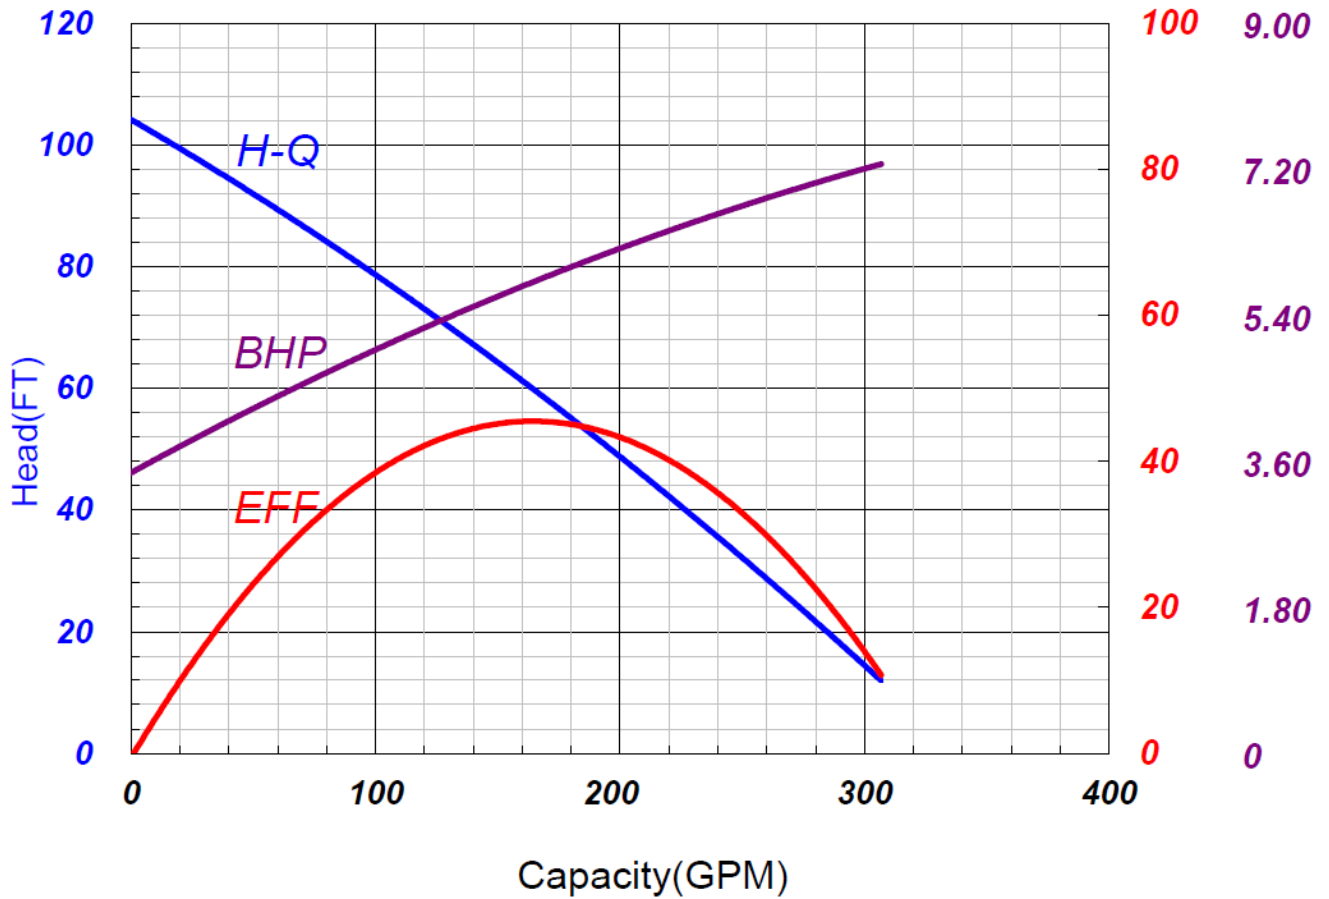

Stancor Model SS-750 Individual Performance Curve

Horsepower: 7.5 HP
Hertz: 60 HZ

EFF (%) **BHP**
100 **9.00**

Specifications subject to change without notice