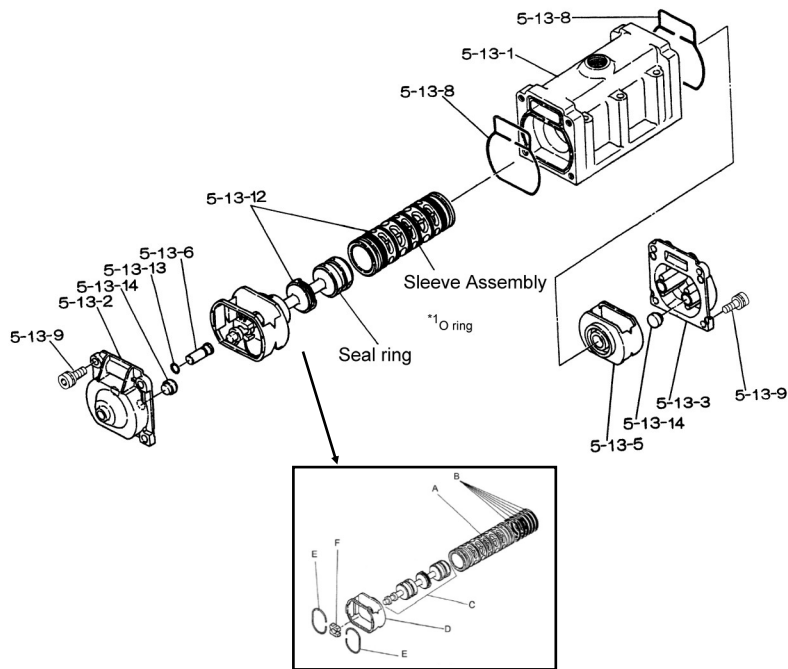

EXPLODED VIEW & PARTS LISTING

Model: NDP-500BSC

Model#: 855389

Air Operated Double Diaphragm Pump

Air Operated Double Diaphragm Pump

■Body Assembly

■Valve Body Assembly

Air Operated Double Diaphragm Pump

REF. No.	PART No.	DESCRIPTION	QTY.
1	714449	OUT CHAMBER	2
2	717450	IN MANIFOLD FLG	1
3	717452	OUT MANIFOLD FLG	1
5	803112	BODY ASSY	1
5- 1	711934	AIR CHAMBER	2
5- 2	711936	BODY	1
5- 3	780325	THROAT BEARING	2
5- 4	711937	SPRING	2
5- 5	771740	VALVE SEAT	2
5- 6	832162	PILOT VALVE ASSY	2
5- 8	640020	O RING	2
5- 9	685444	PACKING	2
5-10	640029	O RING	2
5-11	771742	GASKET	2
5-12	683812	BOLT	12
5-13	802971	VALVE BODY ASSY	1
5-13- 1	711931	VALVE BODY	1
5-13- 2	580999	CAP A	1
5-13- 3	581000	CAP B	1
5-13- 5	771735	SPRING RETAINER	1
5-13- 6	712976	RESET BUTTON	1
5-13- 8	771738	GASKET	2
5-13- 9	685036	BOLT	8
5-13-12	805084	C SPOOL ASSY	1
5-13-13	640005	O RING	1
5-13-14	684128	CUSHION	4
5-14	771712	GASKET	1
5-15	684240	BOLT & WASHER	6
5-18	684987	PLAIN WASHER	12
7	711900	CENTER ROD	1
8	711904	CENTER DISK	2
9	717438	CENTER DISK	2
10	771855	DIAPHRAGM	2
11	771957	VALVE SEAT	4
12	770627	BALL	4
14	686974	VALVE	1
15	682523	ELBOW	1
19	711928	BASE	2
20	771402	RUBBER FOOT	4
23	621180	BOLT	32
24	631174	PLAIN WASHER	20
25	631937	WAVE WASHER	36
33	621175	BOLT	4
34	687295	NUT	20
35	611149	BOLT	4
36	682276	FLANGED NUT	4
40	640069	O RING	4
43	685716	ELBOW	1
44	685700	MUFFLER	1
51	770582	CUSHION	2
KIT	K500-MC	LIQUID KIT	
KIT	K45-AM	AIR MOTOR KIT	

[CLICK HERE FOR TORQUE](#)

General Tools:

- Socket wrenches - 13mm, 17mm, 19mm, 24mm
- Hexagonal box wrench - 5mm, 6mm
- Small crowbars - 2 (C/N/E/V)
- Open-end wrenches - 19mm, 24mm
- Plastic hammer

Special Tools (sold separately):

- Sleeve remover (713180).

Miscellaneous:

- Nuts - M16 x 1.5
- Thread locker
- Urea grease grade (NLGI) No. 2 for Center Rod (Ref# 7)

[CLICK HERE FOR MAINTENANCE MANUAL](#)

Customer Notes

Model #: _____
 Description: _____
 Serial #: _____
 Date Installed: _____
 Department Location: _____
 Tag/Project: _____