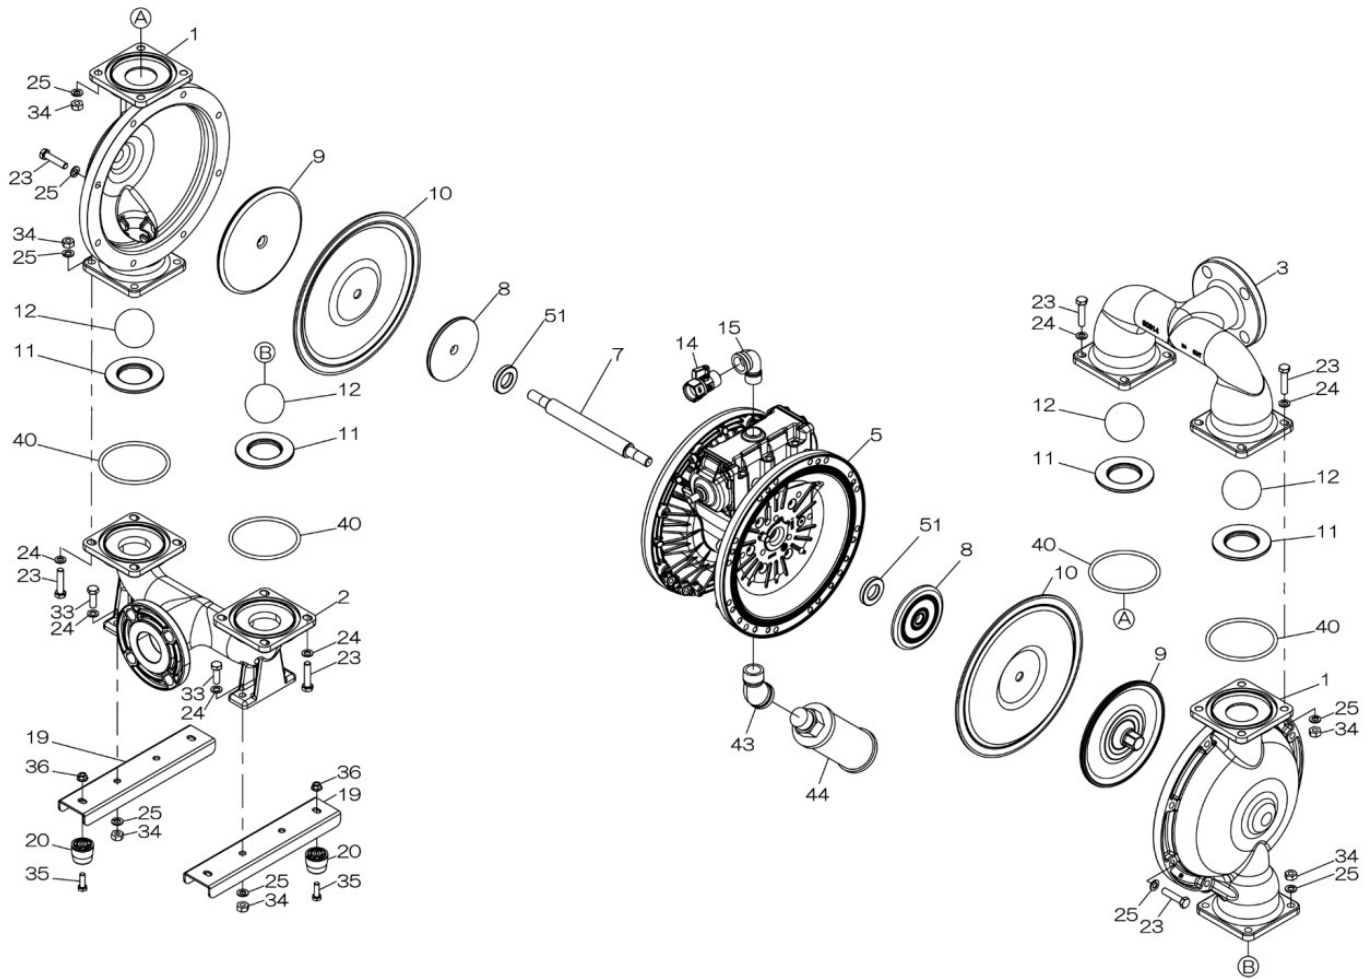

EXPLODED VIEW & PARTS LISTING

Model: NDP-500BSC

Model#: 855389

Air Operated Double Diaphragm Pump

Air Operated Double Diaphragm Pump

■Body Assembly

■Valve Body Assembly

Air Operated Double Diaphragm Pump

REF. No.	PART No.	DESCRIPTION	QTY.
1	714449	OUT CHAMBER	2
2	717450	IN MANIFOLD FLG	1
3	717452	OUT MANIFOLD FLG	1
5	803112	BODY ASSY	1
5- 1	711934	AIR CHAMBER	2
5- 2	711936	BODY	1
5- 3	780325	THROAT BEARING	2
5- 4	711937	SPRING	2
5- 5	771740	VALVE SEAT	2
5- 6	832162	PILOT VALVE ASSY	2
5- 8	640020	O RING	2
5- 9	685444	PACKING	2
5-10	640029	O RING	2
5-11	771742	GASKET	2
5-12	683812	BOLT	12
5-13	802971	VALVE BODY ASSY	1
5-13- 1	711931	VALVE BODY	1
5-13- 2	580999	CAP A	1
5-13- 3	581000	CAP B	1
5-13- 5	771735	SPRING RETAINER	1
5-13- 6	712976	RESET BUTTON	1
5-13- 8	771738	GASKET	2
5-13- 9	685036	BOLT	8
5-13-12	805084	C SPOOL ASSY	1
5-13-13	640005	O RING	1
5-13-14	684128	CUSHION	4
5-14	771712	GASKET	1
5-15	684240	BOLT & WASHER	6
5-18	684987	PLAIN WASHER	12
7	711900	CENTER ROD	1
8	711904	CENTER DISK	2
9	717438	CENTER DISK	2
10	771855	DIAPHRAGM	2
11	771957	VALVE SEAT	4
12	770627	BALL	4
14	686974	VALVE	1
15	682523	ELBOW	1
19	711928	BASE	2
20	771402	RUBBER FOOT	4
23	621180	BOLT	32
24	631174	PLAIN WASHER	20
25	631937	WAVE WASHER	36
33	621175	BOLT	4
34	687295	NUT	20
35	611149	BOLT	4
36	682276	FLANGED NUT	4
40	640069	O RING	4
43	685716	ELBOW	1
44	685700	MUFFLER	1
51	770582	CUSHION	2
KIT	K500-MC	LIQUID KIT	
KIT	K45-AM	AIR MOTOR KIT	

[CLICK HERE FOR TORQUE](#)

General Tools:

- Socket wrenches - 13mm, 17mm, 19mm, 24mm
- Hexagonal box wrench - 5mm, 6mm
- Small crowbars - 2 (C/N/E/V)
- Open-end wrenches - 19mm, 24mm
- Plastic hammer

Special Tools (sold separately):

- Sleeve remover (713180).

Miscellaneous:

- Nuts - M16 x 1.5
- Thread locker
- Urea grease grade (NLGI) No. 2 for Center Rod (Ref# 7)

[CLICK HERE FOR MAINTENANCE MANUAL](#)

Customer Notes

Model #: _____
 Description: _____
 Serial #: _____
 Date Installed: _____
 Department Location: _____
 Tag/Project: _____