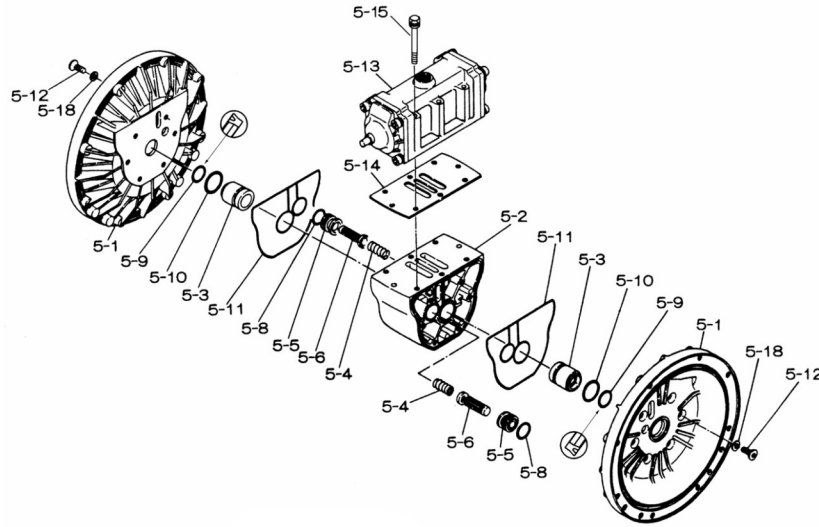

EXPLODED VIEW & PARTS LISTING

Model: NDP-500BSC

Model#: 855389

Air Operated Double Diaphragm Pump

Air Operated Double Diaphragm Pump

■Body Assembly

■Valve Body Assembly

Air Operated Double Diaphragm Pump

REF. No.	PART No.	DESCRIPTION	QTY.
1	714449	OUT CHAMBER	2
2	717450	IN MANIFOLD FLG	1
3	717452	OUT MANIFOLD FLG	1
5	803112	BODY ASSY	1
5- 1	711934	AIR CHAMBER	2
5- 2	711936	BODY	1
5- 3	780325	THROAT BEARING	2
5- 4	711937	SPRING	2
5- 5	771740	VALVE SEAT	2
5- 6	832162	PILOT VALVE ASSY	2
5- 8	640020	O RING	2
5- 9	685444	PACKING	2
5-10	640029	O RING	2
5-11	771742	GASKET	2
5-12	683812	BOLT	12
5-13	802971	VALVE BODY ASSY	1
5-13- 1	711931	VALVE BODY	1
5-13- 2	580999	CAP A	1
5-13- 3	581000	CAP B	1
5-13- 5	771735	SPRING RETAINER	1
5-13- 6	712976	RESET BUTTON	1
5-13- 8	771738	GASKET	2
5-13- 9	685036	BOLT	8
5-13-12	805084	C SPOOL ASSY	1
5-13-13	640005	O RING	1
5-13-14	684128	CUSHION	4
5-14	771712	GASKET	1
5-15	684240	BOLT & WASHER	6
5-18	684987	PLAIN WASHER	12
7	711900	CENTER ROD	1
8	711904	CENTER DISK	2
9	717438	CENTER DISK	2
10	771855	DIAPHRAGM	2
11	771957	VALVE SEAT	4
12	770627	BALL	4
14	686974	VALVE	1
15	682523	ELBOW	1
19	711928	BASE	2
20	771402	RUBBER FOOT	4
23	621180	BOLT	32
24	631174	PLAIN WASHER	20
25	631937	WAVE WASHER	36
33	621175	BOLT	4
34	687295	NUT	20
35	611149	BOLT	4
36	682276	FLANGED NUT	4
40	640069	O RING	4
43	685716	ELBOW	1
44	685700	MUFFLER	1
51	770582	CUSHION	2
KIT	K500-MC	LIQUID KIT	
KIT	K45-AM	AIR MOTOR KIT	

[CLICK HERE FOR TORQUE](#)

General Tools:

- Socket wrenches - 13mm, 17mm, 19mm, 24mm
- Hexagonal box wrench - 5mm, 6mm
- Small crowbars - 2 (C/N/E/V)
- Open-end wrenches - 19mm, 24mm
- Plastic hammer

Special Tools (sold separately):

- Sleeve remover (713180).

Miscellaneous:

- Nuts - M16 x 1.5
- Thread locker
- Urea grease grade (NLGI) No. 2 for Center Rod (Ref# 7)

[CLICK HERE FOR MAINTENANCE MANUAL](#)

Customer Notes

Model #: _____
 Description: _____
 Serial #: _____
 Date Installed: _____
 Department Location: _____
 Tag/Project: _____