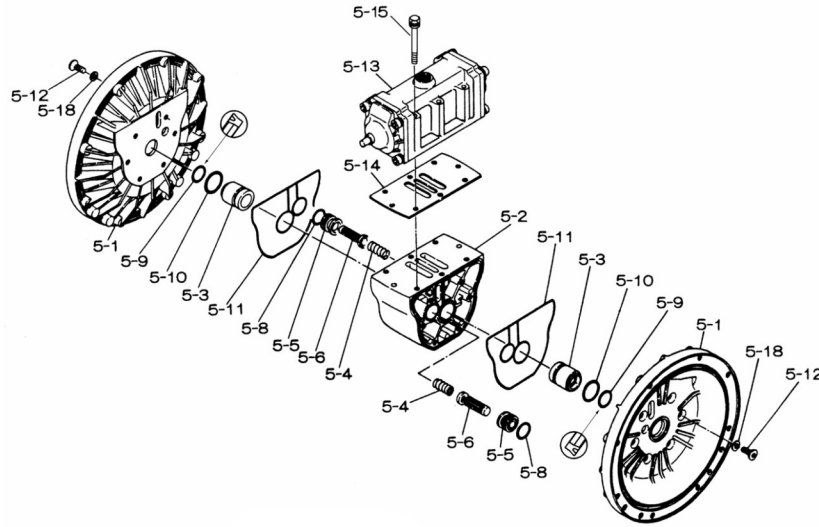

EXPLODED VIEW & PARTS LISTING

Model: NDP-500BSE

Model#: 855391

Air Operated Double Diaphragm Pump

Air Operated Double Diaphragm Pump

■Body Assembly

■Valve Body Assembly

Air Operated Double Diaphragm Pump

REF. No.	PART No.	DESCRIPTION	QTY.
1	714449	OUT CHAMBER	2
2	717450	IN MANIFOLD FLG	1
3	717452	OUT MANIFOLD FLG	1
5	803112	BODY ASSY	1
5- 1	711934	AIR CHAMBER	2
5- 2	711936	BODY	1
5- 3	780325	THROAT BEARING	2
5- 4	711937	SPRING	2
5- 5	771740	VALVE SEAT	2
5- 6	832162	PILOT VALVE ASSY	2
5- 8	640020	O RING	2
5- 9	685444	PACKING	2
5-10	640029	O RING	2
5-11	771742	GASKET	2
5-12	683812	BOLT	12
5-13	802971	VALVE BODY ASSY	1
5-13- 1	711931	VALVE BODY	1
5-13- 2	580999	CAP A	1
5-13- 3	581000	CAP B	1
5-13- 5	771735	SPRING RETAINER	1
5-13- 6	712976	RESET BUTTON	1
5-13- 8	771738	GASKET	2
5-13- 9	685036	BOLT	8
5-13-12	805084	C SPOOL ASSY	1
5-13-13	640005	O RING	1
5-13-14	684128	CUSHION	4
5-14	771712	GASKET	1
5-15	684240	BOLT & WASHER	6
5-18	684987	PLAIN WASHER	12
7	711900	CENTER ROD	1
8	711904	CENTER DISK	2
9	717438	CENTER DISK	2
10	771856	DIAPHRAGM	2
11	771949	VALVE SEAT	4
12	770633	BALL	4
14	686974	VALVE	1
15	682523	ELBOW	1
19	711928	BASE	2
20	771402	RUBBER FOOT	4
23	621180	BOLT	32
24	631174	PLAIN WASHER	20
25	631937	WAVE WASHER	36
33	621175	BOLT	4
34	687295	NUT	20
35	611149	BOLT	4
36	682276	FLANGED NUT	4
40	684122	O RING	4
43	685716	ELBOW	1
44	685700	MUFFLER	1
51	770582	CUSHION	2
KIT	K500-ME	LIQUID KIT	
KIT	K45-AM	AIR MOTOR KIT	

[CLICK HERE FOR TORQUE](#)

General Tools:

- Socket wrenches - 13mm, 17mm, 19mm, 24mm
- Hexagonal box wrench - 5mm, 6mm
- Small crowbars - 2 (C/N/E/V)
- Open-end wrenches - 19mm, 24mm
- Plastic hammer

Special Tools (sold separately):

- Sleeve remover (713180).

Miscellaneous:

- Nuts - M16 x 1.5
- Thread locker
- Urea grease grade (NLGI) No. 2 for Center Rod (Ref# 7)

[CLICK HERE FOR MAINTENANCE MANUAL](#)

Customer Notes

Model #: _____
 Description: _____
 Serial #: _____
 Date Installed: _____
 Department Location: _____
 Tag/Project: _____