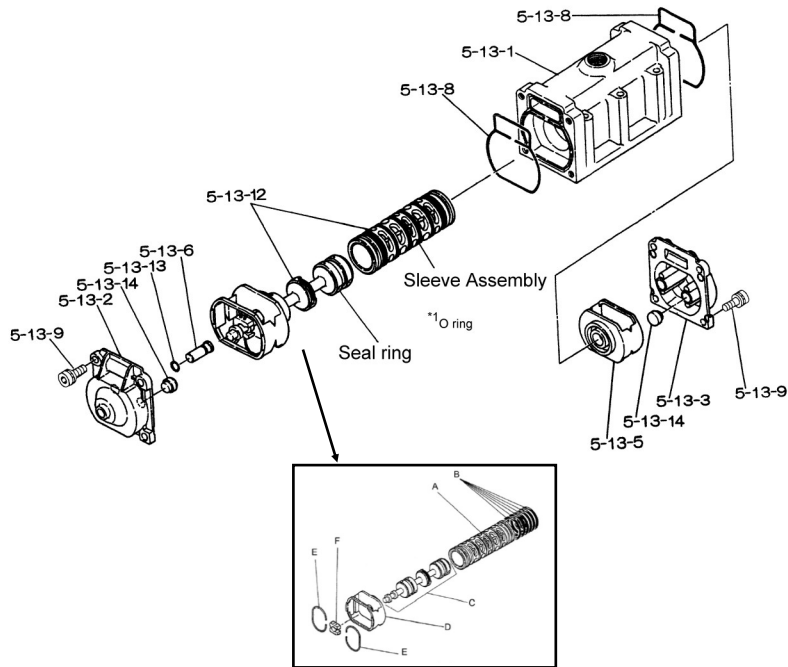

EXPLODED VIEW & PARTS LISTING

Model: NDP-500BSE

Model#: 855391

Air Operated Double Diaphragm Pump

Air Operated Double Diaphragm Pump

■Body Assembly

■Valve Body Assembly

Air Operated Double Diaphragm Pump

REF. No.	PART No.	DESCRIPTION	QTY.
1	714449	OUT CHAMBER	2
2	717450	IN MANIFOLD FLG	1
3	717452	OUT MANIFOLD FLG	1
5	803112	BODY ASSY	1
5- 1	711934	AIR CHAMBER	2
5- 2	711936	BODY	1
5- 3	780325	THROAT BEARING	2
5- 4	711937	SPRING	2
5- 5	771740	VALVE SEAT	2
5- 6	832162	PILOT VALVE ASSY	2
5- 8	640020	O RING	2
5- 9	685444	PACKING	2
5-10	640029	O RING	2
5-11	771742	GASKET	2
5-12	683812	BOLT	12
5-13	802971	VALVE BODY ASSY	1
5-13- 1	711931	VALVE BODY	1
5-13- 2	580999	CAP A	1
5-13- 3	581000	CAP B	1
5-13- 5	771735	SPRING RETAINER	1
5-13- 6	712976	RESET BUTTON	1
5-13- 8	771738	GASKET	2
5-13- 9	685036	BOLT	8
5-13-12	805084	C SPOOL ASSY	1
5-13-13	640005	O RING	1
5-13-14	684128	CUSHION	4
5-14	771712	GASKET	1
5-15	684240	BOLT & WASHER	6
5-18	684987	PLAIN WASHER	12
7	711900	CENTER ROD	1
8	711904	CENTER DISK	2
9	717438	CENTER DISK	2
10	771856	DIAPHRAGM	2
11	771949	VALVE SEAT	4
12	770633	BALL	4
14	686974	VALVE	1
15	682523	ELBOW	1
19	711928	BASE	2
20	771402	RUBBER FOOT	4
23	621180	BOLT	32
24	631174	PLAIN WASHER	20
25	631937	WAVE WASHER	36
33	621175	BOLT	4
34	687295	NUT	20
35	611149	BOLT	4
36	682276	FLANGED NUT	4
40	684122	O RING	4
43	685716	ELBOW	1
44	685700	MUFFLER	1
51	770582	CUSHION	2
KIT	K500-ME	LIQUID KIT	
KIT	K45-AM	AIR MOTOR KIT	

[CLICK HERE FOR TORQUE](#)

General Tools:

- Socket wrenches - 13mm, 17mm, 19mm, 24mm
- Hexagonal box wrench - 5mm, 6mm
- Small crowbars - 2 (C/N/E/V)
- Open-end wrenches - 19mm, 24mm
- Plastic hammer

Special Tools (sold separately):

- Sleeve remover (713180).

Miscellaneous:

- Nuts - M16 x 1.5
- Thread locker
- Urea grease grade (NLGI) No. 2 for Center Rod (Ref# 7)

[CLICK HERE FOR MAINTENANCE MANUAL](#)

Customer Notes

Model #: _____
 Description: _____
 Serial #: _____
 Date Installed: _____
 Department Location: _____
 Tag/Project: _____