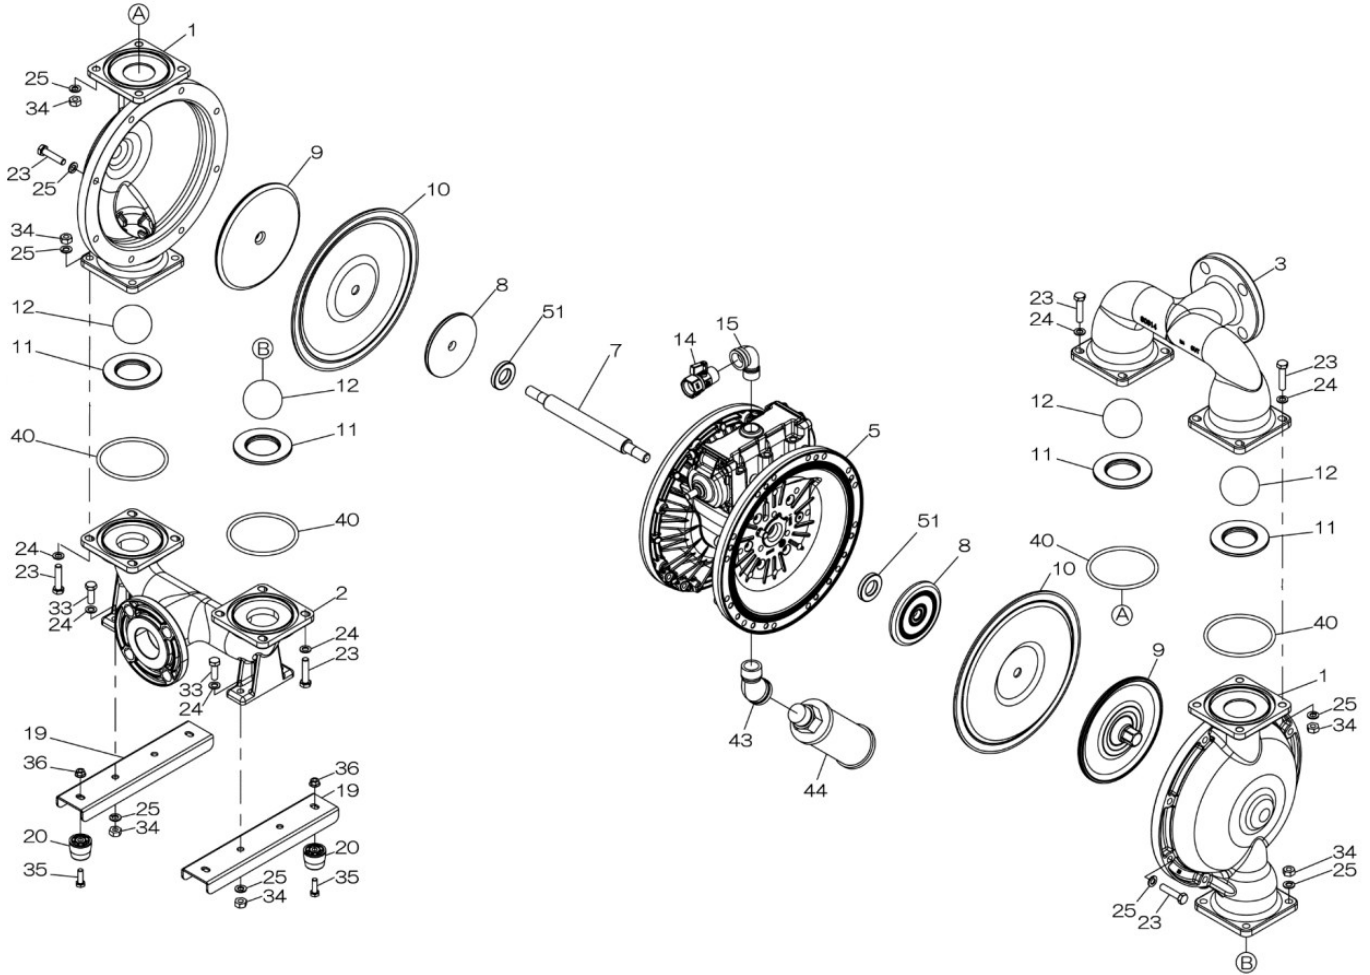

EXPLODED VIEW & PARTS LISTING

Model: NDP-500BSE

Model#: 855391

Air Operated Double Diaphragm Pump

Air Operated Double Diaphragm Pump

■Body Assembly

■Valve Body Assembly

Air Operated Double Diaphragm Pump

REF. No.	PART No.	DESCRIPTION	QTY.
1	714449	OUT CHAMBER	2
2	717450	IN MANIFOLD FLG	1
3	717452	OUT MANIFOLD FLG	1
5	803112	BODY ASSY	1
5- 1	711934	AIR CHAMBER	2
5- 2	711936	BODY	1
5- 3	780325	THROAT BEARING	2
5- 4	711937	SPRING	2
5- 5	771740	VALVE SEAT	2
5- 6	832162	PILOT VALVE ASSY	2
5- 8	640020	O RING	2
5- 9	685444	PACKING	2
5-10	640029	O RING	2
5-11	771742	GASKET	2
5-12	683812	BOLT	12
5-13	802971	VALVE BODY ASSY	1
5-13- 1	711931	VALVE BODY	1
5-13- 2	580999	CAP A	1
5-13- 3	581000	CAP B	1
5-13- 5	771735	SPRING RETAINER	1
5-13- 6	712976	RESET BUTTON	1
5-13- 8	771738	GASKET	2
5-13- 9	685036	BOLT	8
5-13-12	805084	C SPOOL ASSY	1
5-13-13	640005	O RING	1
5-13-14	684128	CUSHION	4
5-14	771712	GASKET	1
5-15	684240	BOLT & WASHER	6
5-18	684987	PLAIN WASHER	12
7	711900	CENTER ROD	1
8	711904	CENTER DISK	2
9	717438	CENTER DISK	2
10	771856	DIAPHRAGM	2
11	771949	VALVE SEAT	4
12	770633	BALL	4
14	686974	VALVE	1
15	682523	ELBOW	1
19	711928	BASE	2
20	771402	RUBBER FOOT	4
23	621180	BOLT	32
24	631174	PLAIN WASHER	20
25	631937	WAVE WASHER	36
33	621175	BOLT	4
34	687295	NUT	20
35	611149	BOLT	4
36	682276	FLANGED NUT	4
40	684122	O RING	4
43	685716	ELBOW	1
44	685700	MUFFLER	1
51	770582	CUSHION	2
KIT	K500-ME	LIQUID KIT	
KIT	K45-AM	AIR MOTOR KIT	

[CLICK HERE FOR TORQUE](#)

General Tools:

- Socket wrenches - 13mm, 17mm, 19mm, 24mm
- Hexagonal box wrench - 5mm, 6mm
- Small crowbars - 2 (C/N/E/V)
- Open-end wrenches - 19mm, 24mm
- Plastic hammer

Special Tools (sold separately):

- Sleeve remover (713180).

Miscellaneous:

- Nuts - M16 x 1.5
- Thread locker
- Urea grease grade (NLGI) No. 2 for Center Rod (Ref# 7)

[CLICK HERE FOR MAINTENANCE MANUAL](#)

Customer Notes

Model #: _____
 Description: _____
 Serial #: _____
 Date Installed: _____
 Department Location: _____
 Tag/Project: _____