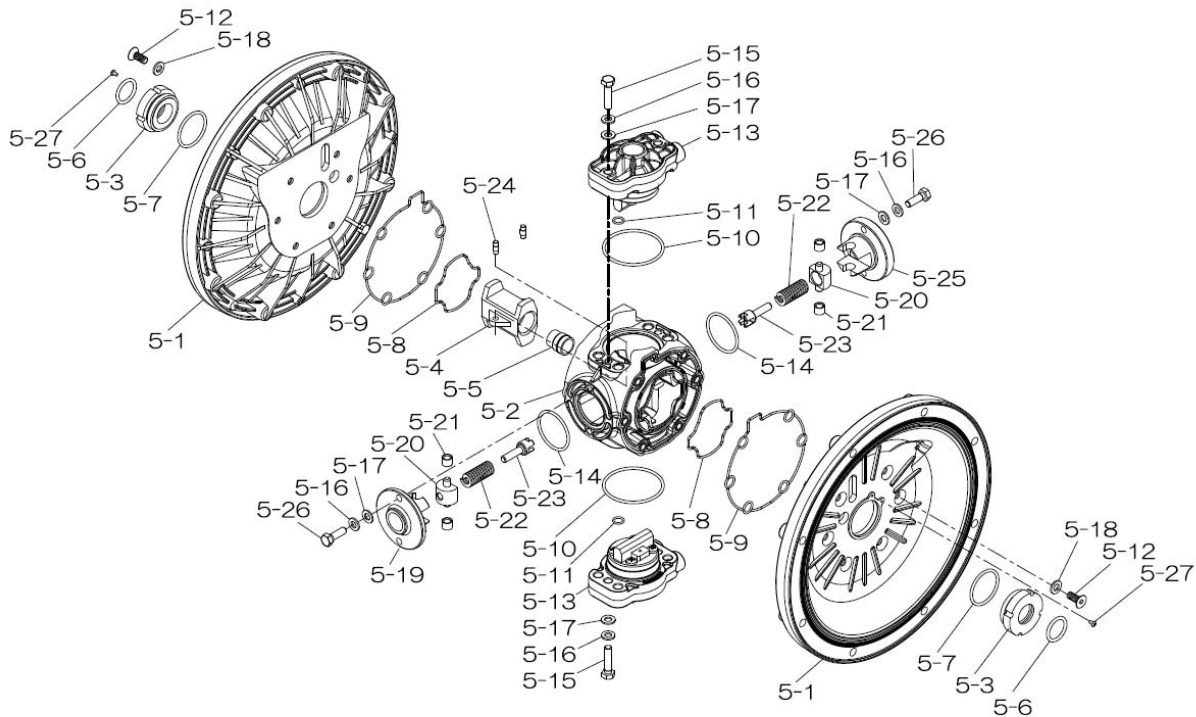

Reference			
No.	Description	Q'ty	Part No.
1	Out Chamber	2	713156
2	In Manifold - NPT	1	713168
3	Out Manifold - NPT	1	713165
5	Body Assembly	1	804770
6	Center Bushing	2	716219
7	Center Rod	1	716218
8	Center Disk	2	711902
9	Center Disk	2	713369
10	Diaphragm	2	771853
11	Valve Seat	4	771956
12	Ball	4	770550
14	Ball Valve	1	684321
16	Bushing	1	684339
19	Pump Base	2	711911
20	Cushion	4	771402
21	Nut	2	683408
22	Coned Disk Spring	2	682740
23	Bolt	16	686160
23a	Wave Spring Washer	16	631917
24	Plain Washer	4	631014
25	Wave Spring Washer	4	631917
26	Bolt	12	611202
27	Plain Washer	12	631015
28	Spring Lock Washer	12	631918
29	Nut	12	627014
33	Bolt	4	611175
34	Nut	4	627013
35	Bolt	4	611149
36	Nut with Flange	4	682276
40	O-ring	4	640065
44	Silencer	2	804697

804784 Valve Body Assembly

Reference			
No.	Description	Q'ty	Part No.
5-13-1	Valve Body	1	716244
5-13-2	Gasket	1	773042
5-13-3	Valve Seat	1	716246
5-13-4	Block	1	773065
5-13-5	Block Holder	1	716245
5-13-6	Valve Guide	1	773064
5-13-7	Flat Head Screw	2	684384
5-13-8	Spring	1	706612
5-13-9	Ball	1	686271
5-13-10	Plug	2	772934
5-13-11	Screw	4	602299

XDP

336B-00_2011

Yamada America, Inc.
955 East Algonquin Rd
Arlington Heights, IL 60005
Phone: 847.631.9200
Fax: 847.631.9273
www.yamadapump.com

804770 Body Assembly

Reference No.	Description	Q'ty	Part No.
5-1	Air Chamber	2	716215
5-2	Body	1	716256
5-3	Throat Bearing	2	773048
5-4	Valve Switcher	1	716214
5-5	Center Rod Guide	1	773047
5-6	O-ring	2	640023
5-7	O-ring	2	640133
5-8	Gasket	2	773040
5-9	Gasket	2	773041
5-10	O-ring	2	640138
5-11	O-ring	8	640007
5-12	Flat Head Bolt	12	683812
5-13	Valve Body Assembly	2	804784
5-14	O-ring	2	640134
5-15	Bolt	4	611153
5-16	Spring Washer	8	631420
5-17	Plain Washer	8	631013
5-18	Plain Washer	12	684987
5-19	Retainer B	1	716249
5-20	Spring Retainer	2	713620
5-21	Bushing	4	773067
5-22	Spring	2	684537
5-23	Trip Arm	2	714446
5-24	Pin	2	700231
5-25	Retainer A	1	716216
5-26	Bolt	4	611149
5-27	Tapping Screws	2	686337