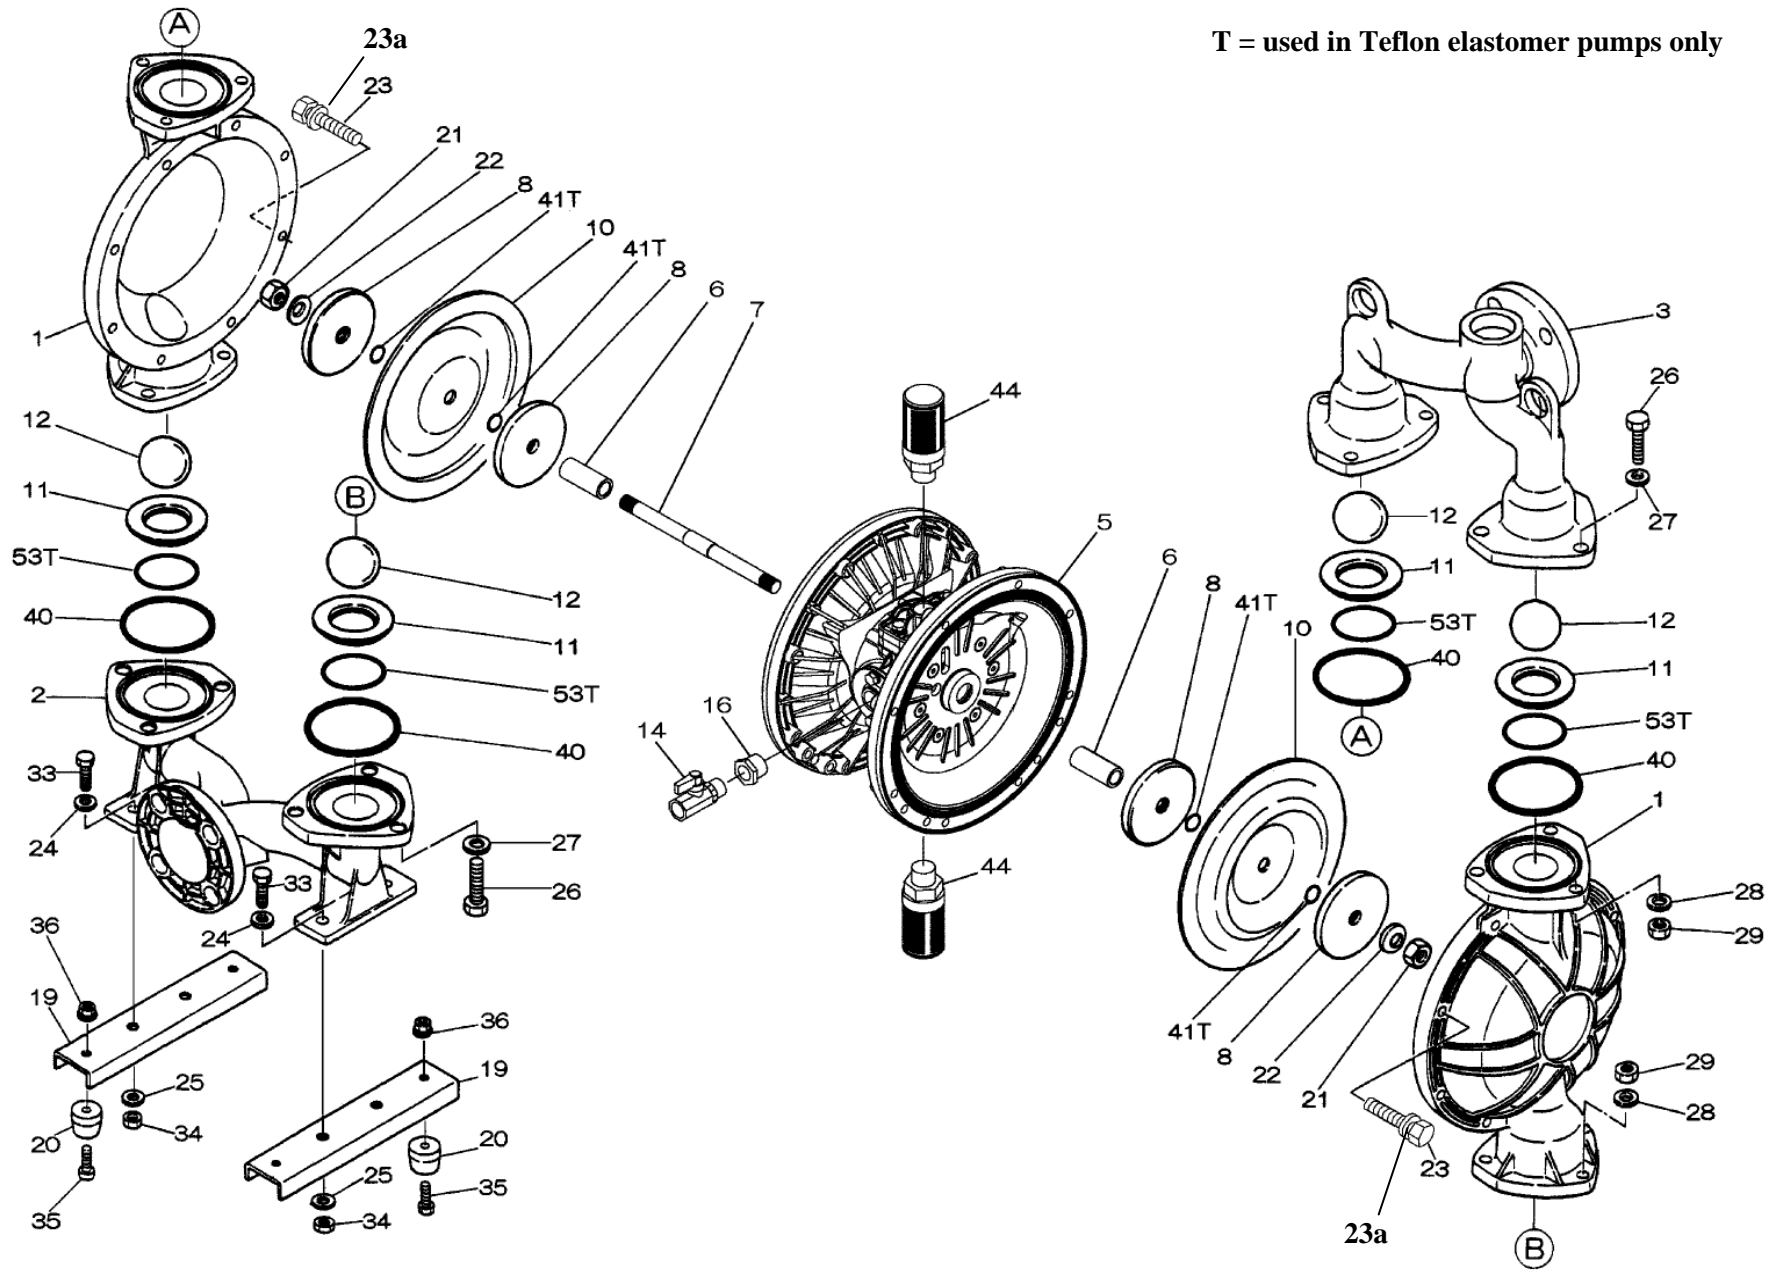

T = used in Teflon elastomer pumps only

XDP

Yamada America, Inc.
 955 East Algonquin Rd
 Arlington Heights, IL 60005
 Phone: 847.631.9200
 Fax: 847.631.9273
 www.yamadapump.com

Model: DP-40BFC-HD
 Part # 854379

Reference			
No.	Description	Q'ty	Part No.
1	Out Chamber	2	713156
2	In Manifold - NPT	1	713168
3	Out Manifold - NPT	1	713165
5	Body Assembly	1	804770
6	Center Bushing	2	716219
7	Center Rod	1	716218
8	Center Disk	2	711902
9	Center Disk	2	713369
10	Diaphragm	2	771853
11	Valve Seat	4	771956
12	Ball	4	770550
14	Ball Valve	1	684321
16	Bushing	1	684339
19	Pump Base	2	711911
20	Cushion	4	771402
21	Nut	2	683408
22	Coned Disk Spring	2	682740
23	Bolt	16	686160
23a	Wave Spring Washer	16	631917
24	Plain Washer	4	631014
25	Wave Spring Washer	4	631917
26	Bolt	12	611202
27	Plain Washer	12	631015
28	Spring Lock Washer	12	631918
29	Nut	12	627014
33	Bolt	4	611175
34	Nut	4	627013
35	Bolt	4	611149
36	Nut with Flange	4	682276
40	O-ring	4	640065
44	Silencer	2	804697

Repair Kits

K40-MC Liquid Side Kit includes the following:

10	Diaphragm	2	771853
11	Valve Seat	4	771956
40	O-ring	4	640065
12	Ball	4	770550

K45-AM-DP-HD Air Side Kit includes the following:

5-3	Throat Bearing	2	773048
5-5	Center Rod Guide	1	773047
5-6	O-ring	2	640023
5-7	O-ring	2	640133
5-8	Gasket	2	773040
5-9	Gasket	2	773041
5-10	O-ring	2	640138
5-11	O-ring	8	640007
5-14	O-ring	2	640134
5-21	Bushing	4	773067
5-22	Spring	2	684537
5-24	Pin	2	700231

804784 Valve Body Assembly

Reference			
No.	Description	Q'ty	Part No.
5-13-1	Valve Body	1	716244
5-13-2	Gasket	1	773042
5-13-3	Valve Seat	1	716246
5-13-4	Block	1	773065
5-13-5	Block Holder	1	716245
5-13-6	Valve Guide	1	773064
5-13-7	Flat Head Screw	2	684384
5-13-8	Spring	1	706612
5-13-9	Ball	1	686271
5-13-10	Plug	2	772934
5-13-11	Screw	4	602299