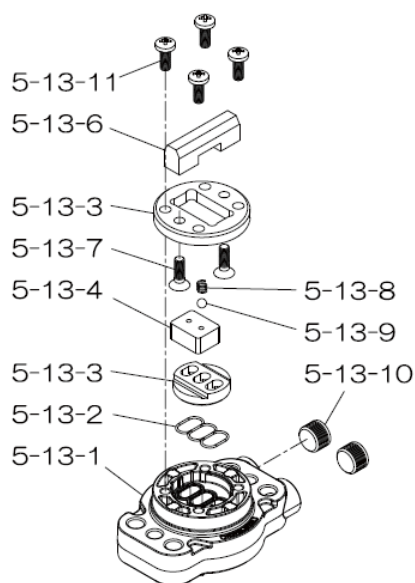

Reference			
No.	Description	Q'ty	Part No.
1	Out Chamber	2	713156
2	In Manifold - NPT	1	713168
3	Out Manifold - NPT	1	713165
5	Body Assembly	1	804770
6	Center Bushing	2	716219
7	Center Rod	1	716218
8	Center Disk	2	711902
9	Center Disk	2	713369
10	Diaphragm	2	771853
11	Valve Seat	4	771956
12	Ball	4	770550
14	Ball Valve	1	684321
16	Bushing	1	684339
19	Pump Base	2	711911
20	Cushion	4	771402
21	Nut	2	683408
22	Coned Disk Spring	2	682740
23	Bolt	16	686160
23a	Wave Spring Washer	16	631917
24	Plain Washer	4	631014
25	Wave Spring Washer	4	631917
26	Bolt	12	611202
27	Plain Washer	12	631015
28	Spring Lock Washer	12	631918
29	Nut	12	627014
33	Bolt	4	611175
34	Nut	4	627013
35	Bolt	4	611149
36	Nut with Flange	4	682276
40	O-ring	4	640065
44	Silencer	2	804697

Repair Kits

K40-MC Liquid Side Kit includes the following:

10	Diaphragm	2	771853
11	Valve Seat	4	771956
40	O-ring	4	640065
12	Ball	4	770550

K45-AM-DP-HD Air Side Kit includes the following:

5-3	Throat Bearing	2	773048
5-5	Center Rod Guide	1	773047
5-6	O-ring	2	640023
5-7	O-ring	2	640133
5-8	Gasket	2	773040
5-9	Gasket	2	773041
5-10	O-ring	2	640138
5-11	O-ring	8	640007
5-14	O-ring	2	640134
5-21	Bushing	4	773067
5-22	Spring	2	684537
5-24	Pin	2	700231

804784 Valve Body Assembly

Reference			
No.	Description	Q'ty	Part No.
5-13-1	Valve Body	1	716244
5-13-2	Gasket	1	773042
5-13-3	Valve Seat	1	716246
5-13-4	Block	1	773065
5-13-5	Block Holder	1	716245
5-13-6	Valve Guide	1	773064
5-13-7	Flat Head Screw	2	684384
5-13-8	Spring	1	706612
5-13-9	Ball	1	686271
5-13-10	Plug	2	772934
5-13-11	Screw	4	602299