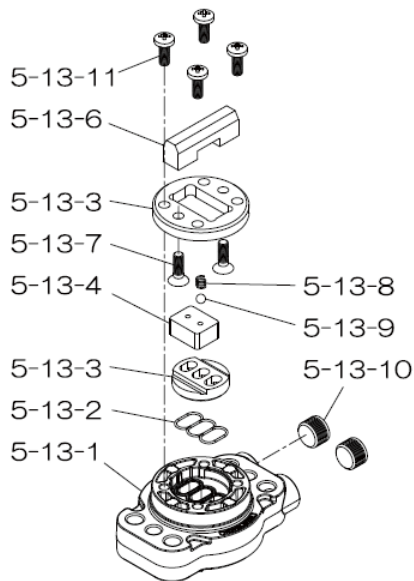

Reference No.	Description	Q'ty	Part No.
1	Out Chamber	2	713158
2	In Manifold	1	713170
3	Out Manifold	1	713167
5	Body Assembly	1	804780
6	Center Bushing	2	716253
7	Center Rod	1	716252
8	Center Disk	2	711906
9	Center Disk	2	713371
10	Diaphragm	2	771857
11	Valve Seat	4	771958
12	Ball	4	770559
14	Ball Valve	1	684322
19	Pump Base	2	711912
20	Cushion	4	771402
21	Nut	2	683408
22	Coned Disk Spring	2	682740
23	Bolt	20	686161
23a	Wave Spring Washer	20	631917
24	Plain Washer	4	631014
25	Wave Spring Washer	4	631917
26	Bolt	16	611204
27	Plain Washer	16	631015
28	Spring Lock Washer	16	631938
29	Nut	16	627014
33	Bolt	4	611177
34	Nut	4	627013
35	Bolt	4	611149
36	Nut with Flange	4	682276
40	O-ring	4	640078
42	Bolt	4	686026
44	Silencer	2	804697

Repair Kits

K80-MC Liquid Side Kit includes the following:

Reference No.	Description	Q'ty	Part No.
10	Diaphragm	2	771857
11	Valve Seat	4	771958
40	O-ring	4	640078
12	Ball	4	770559

K80-AM-DP-HD Air Side Kit includes the following:

Reference No.	Description	Q'ty	Part No.
5-3	Throat Bearing	2	773066
5-5	Center Rod Guide	1	773047
5-6	O-ring	2	640023
5-7	O-ring	2	640133
5-8	Gasket	2	773040
5-9	Gasket	2	773041
5-10	O-ring	2	640138
5-11	O-ring	8	640007
5-14	O-ring	2	640134
5-21	Bushing	4	773067
5-22	Spring	2	684537
5-24	Pin	2	700231

804784 Valve Body Assembly

Reference No.	Description	Q'ty	Part No.
5-13-1	Valve Body	1	716244
5-13-2	Gasket	1	773042
5-13-3	Valve Seat	1	716246
5-13-4	Block	1	773065
5-13-5	Block Holder	1	716245
5-13-6	Valve Guide	1	773064
5-13-7	Flat Head Screw	2	684384
5-13-8	Spring	1	706612
5-13-9	Ball	1	686271
5-13-10	Plug	2	772934
5-13-11	Screw	4	602299