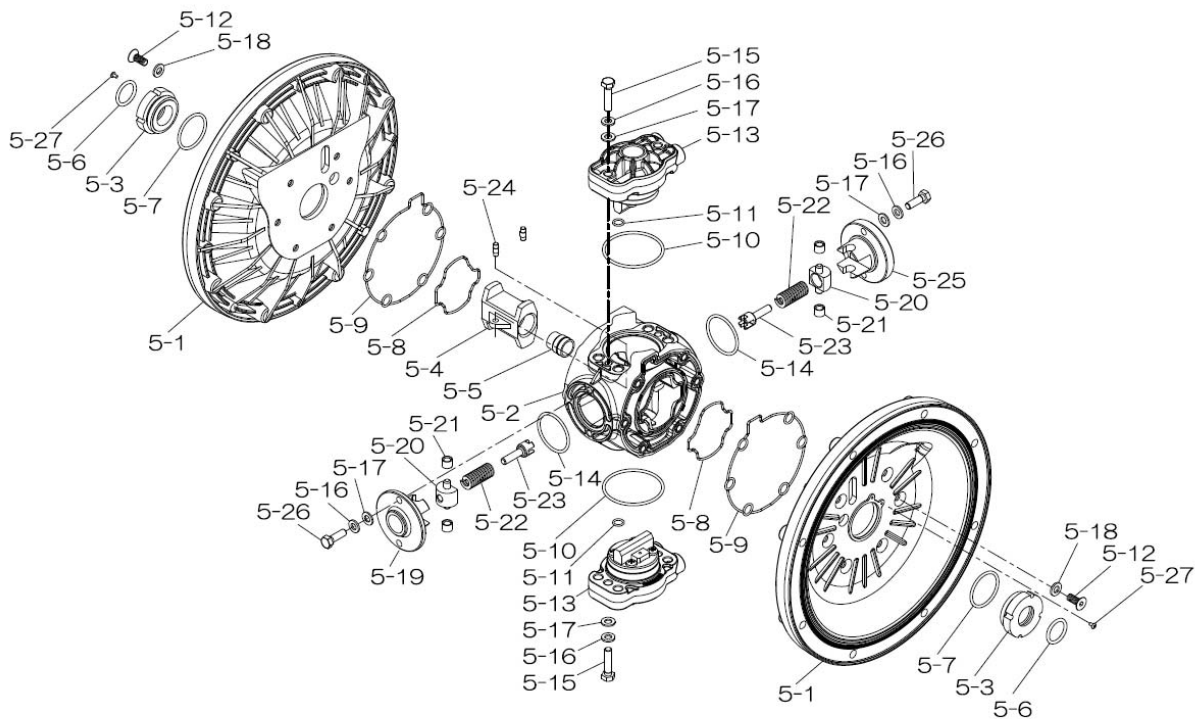

Reference No.	Description	Q'ty	Part No.
1	Out Chamber	2	713158
2	In Manifold	1	713170
3	Out Manifold	1	713167
5	Body Assembly	1	804780
6	Center Bushing	2	716253
7	Center Rod	1	716252
8	Center Disk	2	711906
9	Center Disk	2	713371
10	Diaphragm	2	771857
11	Valve Seat	4	771958
12	Ball	4	770559
14	Ball Valve	1	684322
19	Pump Base	2	711912
20	Cushion	4	771402
21	Nut	2	683408
22	Coned Disk Spring	2	682740
23	Bolt	20	686161
23a	Wave Spring Washer	20	631917
24	Plain Washer	4	631014
25	Wave Spring Washer	4	631917
26	Bolt	16	611204
27	Plain Washer	16	631015
28	Spring Lock Washer	16	631938
29	Nut	16	627014
33	Bolt	4	611177
34	Nut	4	627013
35	Bolt	4	611149
36	Nut with Flange	4	682276
40	O-ring	4	640078
42	Bolt	4	686026
44	Silencer	2	804697

804784 Valve Body Assembly

Reference No.	Description	Q'ty	Part No.
5-13-1	Valve Body	1	716244
5-13-2	Gasket	1	773042
5-13-3	Valve Seat	1	716246
5-13-4	Block	1	773065
5-13-5	Block Holder	1	716245
5-13-6	Valve Guide	1	773064
5-13-7	Flat Head Screw	2	684384
5-13-8	Spring	1	706612
5-13-9	Ball	1	686271
5-13-10	Plug	2	772934
5-13-11	Screw	4	602299

XDP

341B-00_2011

Yamada America, Inc.
 955 East Algonquin Rd
 Arlington Heights, IL 60005
 Phone: 847.631.9200
 Fax: 847.631.9273
 www.yamadapump.com

Part # 854531

804780 Body Assembly

Reference No.	Description	Q'ty	Part No.
5-1	Air Chamber	2	716248
5-2	Body	1	716256
5-3	Throat Bearing	2	773066
5-4	Valve Switcher	1	716214
5-5	Center Rod Guide	1	773047
5-6	O-ring	2	640023
5-7	O-ring	2	640133
5-8	Gasket	2	773040
5-9	Gasket	2	773041
5-10	O-ring	2	640138
5-11	O-ring	8	640007
5-12	Flat Head Bolt	12	683812
5-13	Valve Body Assembly	2	804784
5-14	O-ring	2	640134
5-15	Bolt	4	611153
5-16	Spring Washer	8	631420
5-17	Plain Washer	8	631013
5-18	Plain Washer	12	684987
5-19	Retainer B	1	716249
5-20	Spring Retainer	2	713620
5-21	Bushing	4	773067
5-22	Spring	2	684537
5-23	Trip Arm	2	714446
5-24	Pin	2	700231
5-25	Retainer A	1	716216
5-26	Bolt	4	611149
5-27	Tapping Screws	2	686337