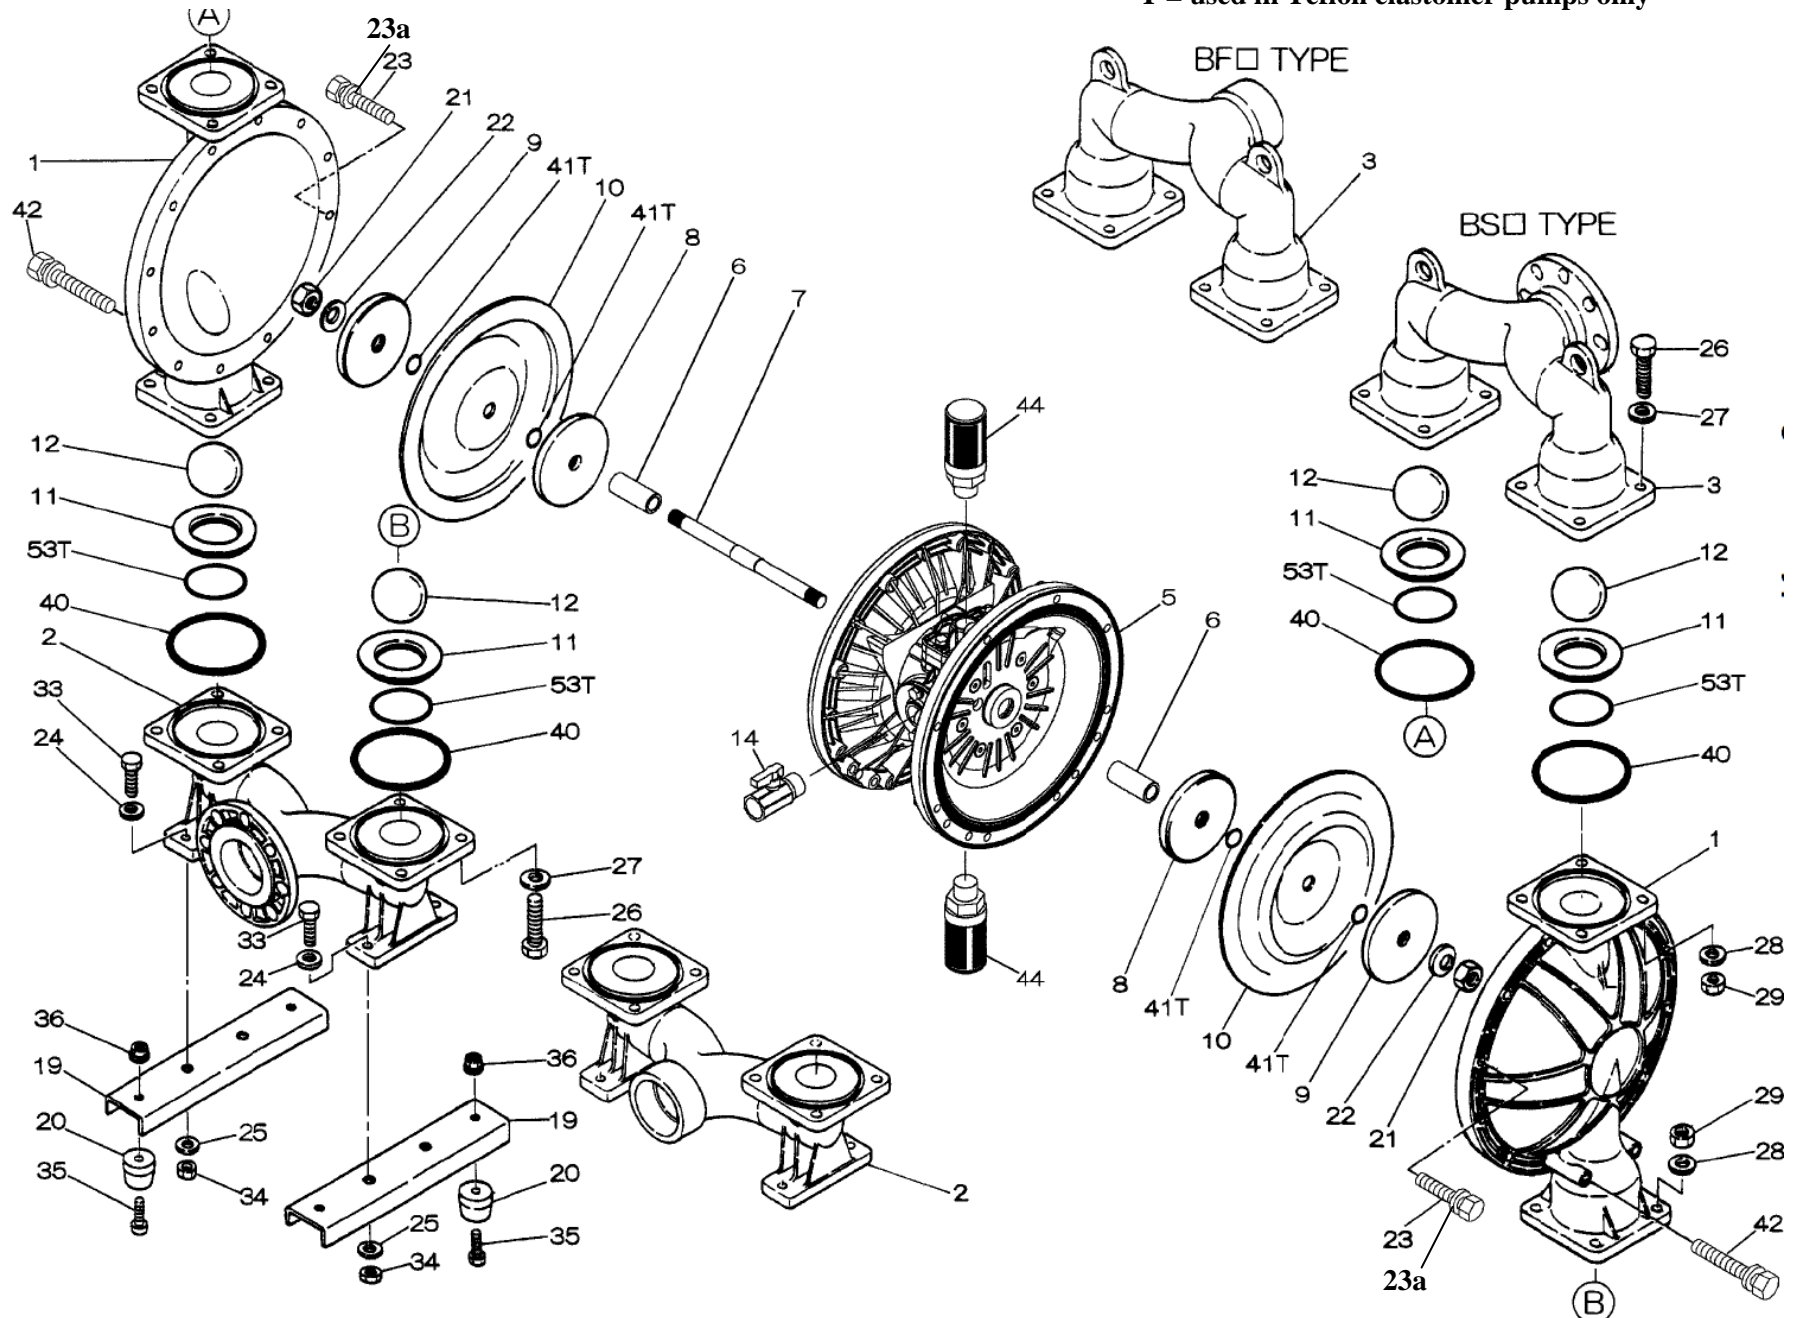

T = used in Teflon elastomer pumps only

Reference No.	Description	Q'ty	Part No.
1	Out Chamber	2	713158
2	In Manifold	1	713170
3	Out Manifold	1	713167
5	Body Assembly	1	804780
6	Center Bushing	2	716253
7	Center Rod	1	716252
8	Center Disk	2	711906
9	Center Disk	2	713371
10	Diaphragm	2	771857
11	Valve Seat	4	771958
12	Ball	4	770559
14	Ball Valve	1	684322
19	Pump Base	2	711912
20	Cushion	4	771402
21	Nut	2	683408
22	Coned Disk Spring	2	682740
23	Bolt	20	686161
23a	Wave Spring Washer	20	631917
24	Plain Washer	4	631014
25	Wave Spring Washer	4	631917
26	Bolt	16	611204
27	Plain Washer	16	631015
28	Spring Lock Washer	16	631938
29	Nut	16	627014
33	Bolt	4	611177
34	Nut	4	627013
35	Bolt	4	611149
36	Nut with Flange	4	682276
40	O-ring	4	640078
42	Bolt	4	686026
44	Silencer	2	804697

Repair Kits

K80-MC Liquid Side Kit includes the following:

Reference No.	Description	Q'ty	Part No.
10	Diaphragm	2	771857
11	Valve Seat	4	771958
40	O-ring	4	640078
12	Ball	4	770559

K80-AM-DP-HD Air Side Kit includes the following:

Reference No.	Description	Q'ty	Part No.
5-3	Throat Bearing	2	773066
5-5	Center Rod Guide	1	773047
5-6	O-ring	2	640023
5-7	O-ring	2	640133
5-8	Gasket	2	773040
5-9	Gasket	2	773041
5-10	O-ring	2	640138
5-11	O-ring	8	640007
5-14	O-ring	2	640134
5-21	Bushing	4	773067
5-22	Spring	2	684537
5-24	Pin	2	700231