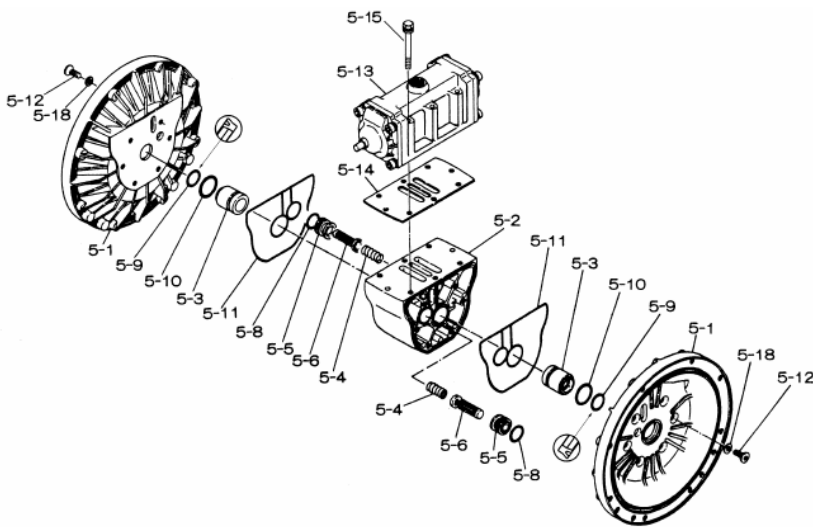

Yamada America, Inc.  
955 East Algonquin Rd  
Arlington Heights, IL 60005  
Phone: 847.631.9200  
Fax: 847.631.9273  
www.yamadapump.com

Model: NDP-40BVS  
Part # 853798  
Start Serial # 493125

Reference No.	Description	Q'ty	Part No.
1	Out Chamber	2	780257
2	In Manifold	2	780251
3	Out Manifold	2	780258
4	Center Manifold	2	780216
5	Body Assembly	1	803111
7	Center Rod	1	711900
8	Center Disk	2	711902
9	Center Disk	2	772730
10	Diaphragm	2	771975
11	Valve Seat	4	772739
12	Ball	4	770692
14	Ball Valve	1	684321
15	Elbow	1	682523
16	Bushing	1	684339
19	Pump Base	2	711925
20	Cushion	4	771865
23	Bolt	16	686156
24	Plain Washer	68	631330
25	Spring Lock Washer	44	680257
26	Bolt	16	621183
33	Bolt	4	621179
34	Nut	24	628013
35	Bolt	4	621149
36	Nut with Flange	4	683837
37	Bolt	8	683542
39	O-ring	4	643060
40	O-ring	4	643064
46	Cap	4	683641
51	Cushion	2	770582
53	O-ring	4	643136

Repair Kits			
<b>K40-VS-1 Liquid Side Kit includes the following:</b>			
10	Diaphragm	2	771975
12	Ball	4	770692
53	O-ring	4	643136
40	O-ring	4	643064
<b>K45-AM Air Side Kit includes the following:</b>			
5-3	Throat Bearing	2	772689
5-4	Spring	2	711937
5-5	Valve Seat	2	771740
5-6	Pilot Valve Assembly	2	832162
5-8	O-ring	7	640020
5-9	Packing	2	685444
5-10	O-ring	2	640029
5-11	Gasket	2	771742
5-14	Gasket	1	771712
5-13-8	Gasket	2	771738
5-13-12 Seal	Seal Ring	15	771732
5-13-12 Sleeve	Sleeve Assembly	1	803675

**Body Assembly 803111**

Reference No.	Description	Q'ty	Part No.
5-1	Air Chamber	2	711933
5-2	Body	1	711936
5-3	Throat Bearing	2	772689
5-4	Spring	2	711937
5-5	Pilot Valve Seat	2	771740
5-6	Pilot Valve Assembly	2	832162
5-8	O-ring	2	640020
5-9	Packing	2	685444
5-10	O-ring	2	640029
5-11	Gasket	2	771742
5-12	Flat Head Bolt	12	683812
5-13	Valve Body Assembly	1	802971
5-14	Gasket	1	771712
5-15	Bolt	6	684240
5-18	Plain Washer	12	684987