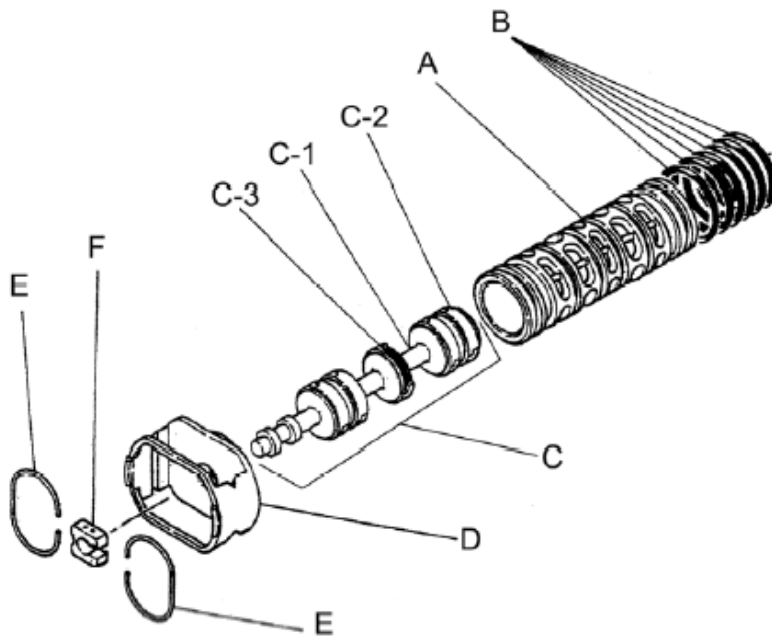

803115 Air Valve Assembly (5-13-12)			
Reference			
No.	Description	Q'ty	Part No.
A	Sleeve	1	803675
B	O-ring	6	640036
C	Spool Assembly	1	803114
C-1	Spool	1	771733
C-2	Seal Ring	15	771732
C-3	O-ring	5	640020
D	Spring Retainer	1	771735
E	C-Spring	2	711932
F	Block	1	771734

Yamada America, Inc.
955 East Algonquin Rd
Arlington Heights, IL 60005
Phone: 847.631.9200
Fax: 847.631.9273
www.yamadapump.com