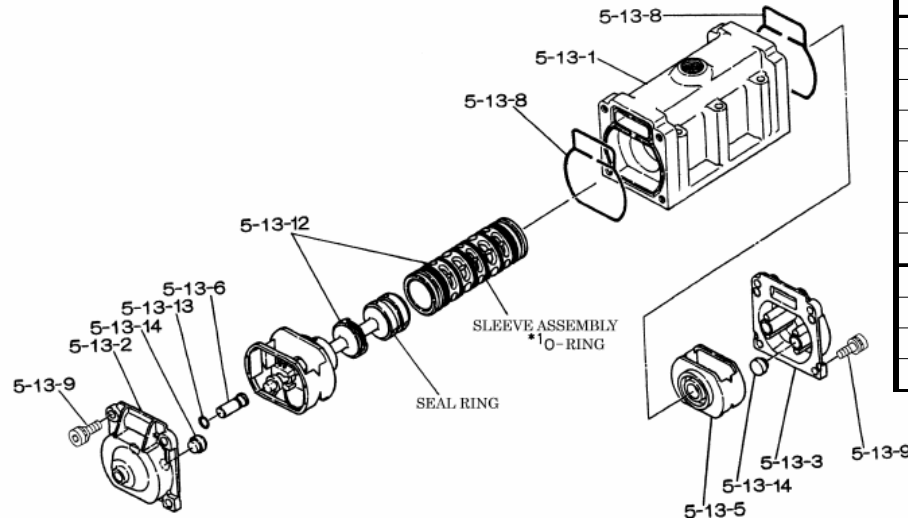

802971 Valve Body Assembly			
Reference			
No.	Description	Q'ty	Part No.
5-13-1	Valve Body	1	711931
5-13-2	Cap A	1	580999
5-13-3	Cap B	1	581000
5-13-5	Spring Stopper	1	771735
5-13-6	Reset Button	1	712976
5-13-8	Gasket	2	771738
5-13-9	Bolt	8	685036
5-13-12	C Spool Valve Assy.	1	803115
5-13-12 Seal	Seal Ring	15	771732
5-13-12 Sleeve	Sleeve Assembly	1	803675
5-13-13	O-ring	1	640005
5-13-14	Cushion	4	684128