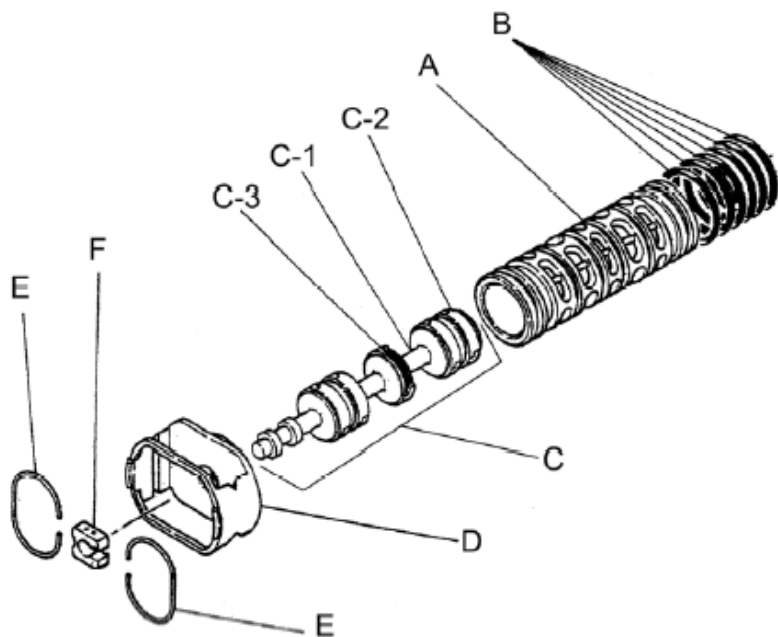

Repair Kits

K80-MV Liquid Side Kit includes the following:

10	Diaphragm	2	771801
11	Valve Seat	4	771998
40	O-ring	4	642078
12	Ball	4	770605

K80-AM Air Side Kit includes the following:

5-3	Throat Bearing	2	772689
5-4	Spring	2	711937
5-5	Valve Seat	2	771740
5-6	Pilot Valve Assembly	2	832163
5-8	O-ring	7	640020
5-9	Packing	2	685444
5-10	O-ring	2	640029
5-11	Gasket	2	771742
5-14	Gasket	1	771712
5-13-8	Gasket	2	771738
5-13-12 Seal	Seal Ring	15	771732
5-13-12 Sleeve	Sleeve Assembly	1	803675

Body Assembly 803113

Reference No.	Description	Q'ty	Part No.
5-1	Air Chamber	2	711935
5-2	Body	1	711936
5-3	Throat Bearing	2	772689
5-4	Spring	2	711937
5-5	Valve Seat	2	771740
5-6	Pilot Valve Assembly	2	832163
5-8	O-ring	2	640020
5-9	Packing	2	685444
5-10	O-ring	2	640029
5-11	Gasket	2	771742
5-12	Flat Head Bolt	12	683812
5-13	Valve Body Assembly	1	802971
5-14	Gasket	1	771712
5-15	Bolt	6	684240
5-18	Plain Washer	12	684987

Yamada America, Inc.
955 East Algonquin Rd
Arlington Heights, IL 60005
Phone: 847.631.9200
Fax: 847.631.9273
www.yamadapump.com

802971 Valve Body Assembly			
Reference No.	Description	Q'ty	Part No.
5-13-1	Valve Body	1	711931
5-13-2	Cap A	1	580999
5-13-3	Cap B	1	581000
5-13-5	Spring Stopper	1	771735
5-13-6	Reset Button	1	712976
5-13-8	Gasket	2	771738
5-13-9	Bolt	8	685036
5-13-12	C Spool Valve Assy.	1	803115
5-13-12 Seal	Seal Ring	15	771732
5-13-12 Sleeve	Sleeve Assembly	1	803675
5-13-13	O-ring	1	640005
5-13-14	Cushion	4	684128

803115 Air Valve Assembly (5-13-12)

Reference No.	Description	Q'ty	Part No.
A	Sleeve	1	803675
B	O-ring	6	640036
C	Spool Assembly	1	803114
C-1	Spool	1	771733
C-2	Seal Ring	15	771732
C-3	O-ring	5	640020
D	Spring Retainer	1	771735
E	C-Spring	2	711932
F	Block	1	771734