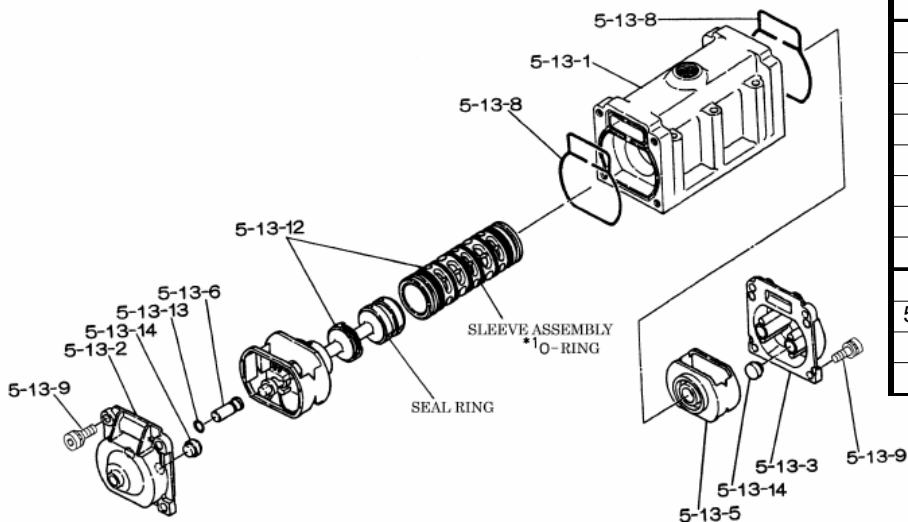

Repair Kits

K80-MV Liquid Side Kit includes the following:

10	Diaphragm	2	771801
11	Valve Seat	4	771998
40	O-ring	4	642078
12	Ball	4	770605

K80-AM Air Side Kit includes the following:

5-3	Throat Bearing	2	772689
5-4	Spring	2	711937
5-5	Valve Seat	2	771740
5-6	Pilot Valve Assembly	2	832163
5-8	O-ring	7	640020
5-9	Packing	2	685444
5-10	O-ring	2	640029
5-11	Gasket	2	771742
5-14	Gasket	1	771712
5-13-8	Gasket	2	771738
5-13-12 Seal	Seal Ring	15	771732
5-13-12 Sleeve	Sleeve Assembly	1	803675

Body Assembly 803113

Reference No.	Description	Q'ty	Part No.
5-1	Air Chamber	2	711935
5-2	Body	1	711936
5-3	Throat Bearing	2	772689
5-4	Spring	2	711937
5-5	Valve Seat	2	771740
5-6	Pilot Valve Assembly	2	832163
5-8	O-ring	2	640020
5-9	Packing	2	685444
5-10	O-ring	2	640029
5-11	Gasket	2	771742
5-12	Flat Head Bolt	12	683812
5-13	Valve Body Assembly	1	802971
5-14	Gasket	1	771712
5-15	Bolt	6	684240
5-18	Plain Washer	12	684987

Yamada America, Inc.
955 East Algonquin Rd
Arlington Heights, IL 60005
Phone: 847.631.9200
Fax: 847.631.9273
www.yamadapump.com

802971 Valve Body Assembly			
Reference No.	Description	Q'ty	Part No.
5-13-1	Valve Body	1	711931
5-13-2	Cap A	1	580999
5-13-3	Cap B	1	581000
5-13-5	Spring Stopper	1	771735
5-13-6	Reset Button	1	712976
5-13-8	Gasket	2	771738
5-13-9	Bolt	8	685036
5-13-12	C Spool Valve Assy.	1	803115
5-13-12 Seal	Seal Ring	15	771732
5-13-12 Sleeve	Sleeve Assembly	1	803675
5-13-13	O-ring	1	640005
5-13-14	Cushion	4	684128