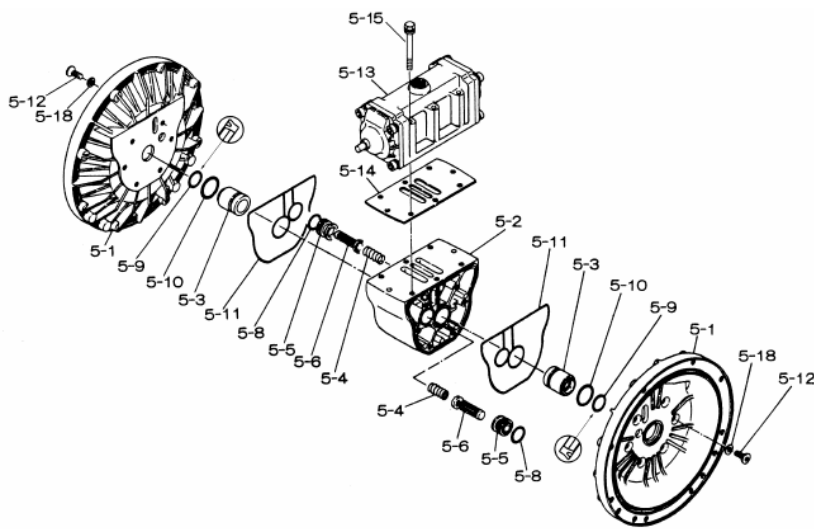

Yamada America, Inc.
955 East Algonquin Rd
Arlington Heights, IL 60005
Phone: 847.631.9200
Fax: 847.631.9273
www.yamadapump.com

Model: NDP-80BFV
Part # 852858

Reference No.	Description	Q'ty	Part No.
1	Out Chamber	2	713158
2	In Manifold	1	713170
3	Out Manifold	1	713167
5	Body Assembly	1	803113
7	Center Rod	1	711901
8	Center Disk	2	711906
9	Center Disk	2	713371
10	Diaphragm	2	771801
11	Valve Seat	4	771998
12	Ball	4	770605
14	Ball Valve	1	684322
15	Elbow	1	682523
19	Pump Base	2	711912
20	Cushion	4	771402
21	Nut	2	706144
22	Coned Disk Spring	2	682740
23	Bolt	20	686161
23a	Washer	20	631917
24	Plain Washer	4	631014
25	Washer	4	631917
26	Bolt	16	611204
27	Plain Washer	16	631015
28	Spring Lock Washer	16	631918
29	Nut	16	627014
33	Bolt	4	611177
34	Nut	4	627013
35	Bolt	4	611149
36	Nut with Flange	4	682276
40	O-ring	4	642078
42	Bolt	4	686164
42a	Washer	4	631917

Repair Kits

K80-MV Liquid Side Kit includes the following:

10	Diaphragm	2	771801
11	Valve Seat	4	771998
40	O-ring	4	642078
12	Ball	4	770605

K80-AM Air Side Kit includes the following:

5-3	Throat Bearing	2	772689
5-4	Spring	2	711937
5-5	Valve Seat	2	771740
5-6	Pilot Valve Assembly	2	832163
5-8	O-ring	7	640020
5-9	Packing	2	685444
5-10	O-ring	2	640029
5-11	Gasket	2	771742
5-14	Gasket	1	771712
5-13-8	Gasket	2	771738
5-13-12 Seal	Seal Ring	15	771732
5-13-12 Sleeve	Sleeve Assembly	1	803675

Body Assembly 803113

Reference No.	Description	Q'ty	Part No.
5-1	Air Chamber	2	711935
5-2	Body	1	711936
5-3	Throat Bearing	2	772689
5-4	Spring	2	711937
5-5	Valve Seat	2	771740
5-6	Pilot Valve Assembly	2	832163
5-8	O-ring	2	640020
5-9	Packing	2	685444
5-10	O-ring	2	640029
5-11	Gasket	2	771742
5-12	Flat Head Bolt	12	683812
5-13	Valve Body Assembly	1	802971
5-14	Gasket	1	771712
5-15	Bolt	6	684240
5-18	Plain Washer	12	684987