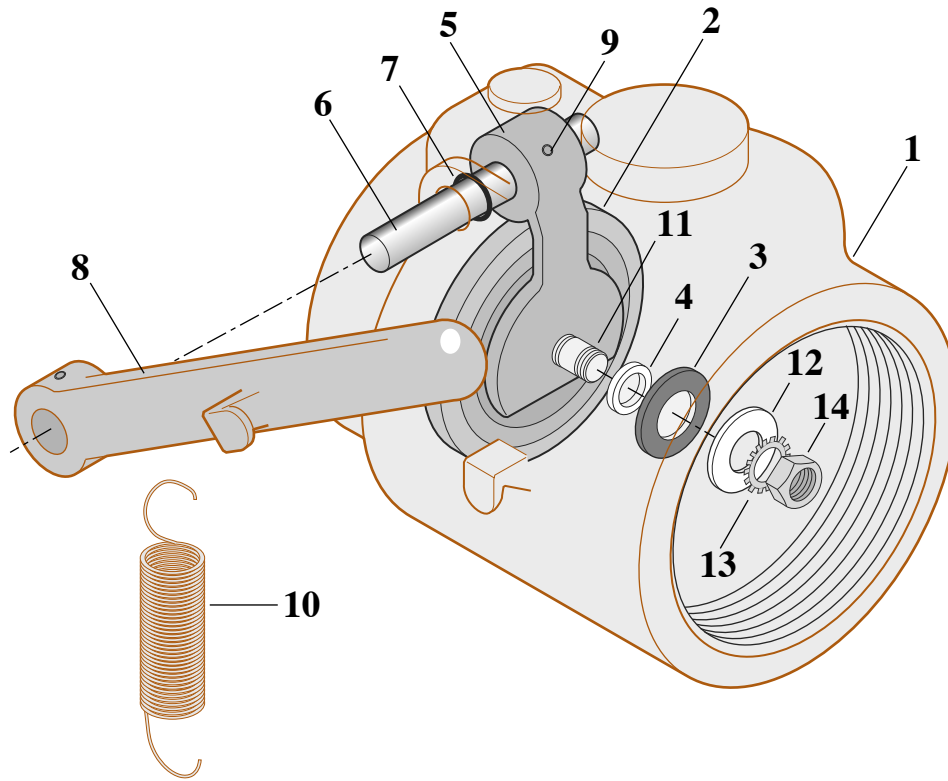

CENTRIFUGAL PUMP ACCESSORIES

Automatic Discharge Priming Valve

Section	PA
Page	30.1
Date	January 1, 2004
Supersedes 10/1/96	

Questions? Call 1-800-810-1053

Item No.	Part Description	Models			
		3 x 4 w/Lever B05923	4 x 4 w/Lever B05924	5 x 5 w/Lever B05925	6 x 6 w/Lever B05926
1	Body, Valve	L03671	L03665	H02203	H02200
2	Clack	S13414	S13404	S13403	S13393
3	Grommet	S13677	S13677	S13677	S13677
4	Spacer, Grommet	S13412	S13412	S13412	S13412
5	Clack Hinge,				
6	Shaft and Handle	B06142	B06143	B06144	B06145
8	Assembly				
7	O-Ring	S13755	S13755	S13755	S13755
9	Pin, Spring (2 Req.)	S13676	S13676	S13676	S13676
10	Spring	S13679	S14026	S14026	S14026
11	Stud	S16899	S16899	S16899	S16899
12	Washer, Flat	S23050	S23050	S23050	S23050
13	Washer, External Tooth	S23036	S23036	S23036	S23036
14	Nut, Hex	S23103	S23103	S23103	S23103