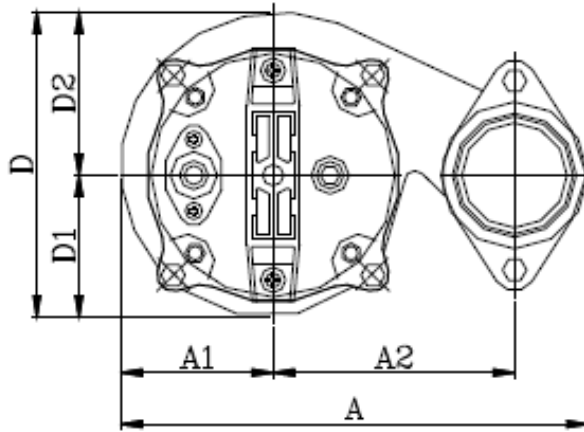

SS-100

Type	Discharge	A	A1	A2	D	D1	D2	H	H1	H2	H3
Dimensions	2" NPT Female	8.98"	2.88"	6.11"	5.91"	2.72"	3.19"	17.40"	12.90"	4.61"	5.44"

Specifications subject to change without notice