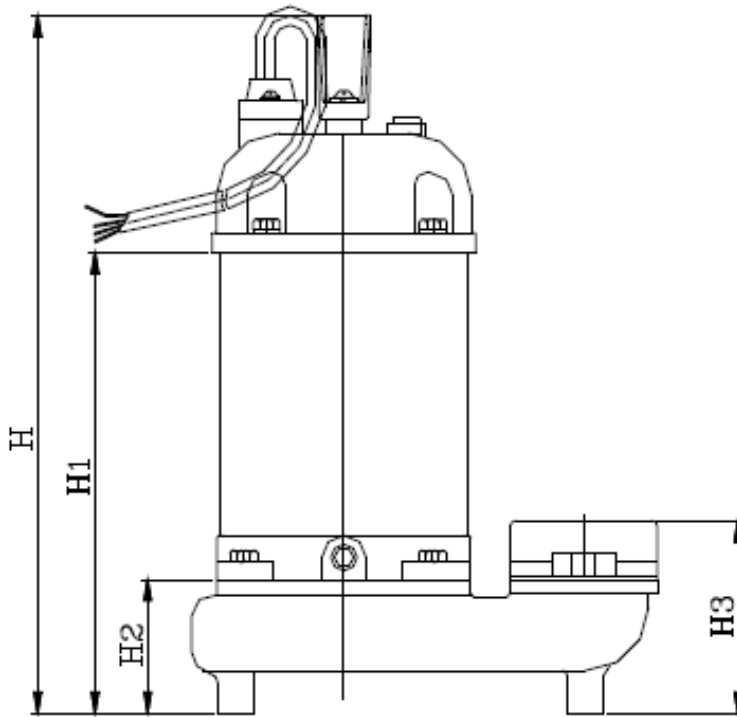

SS-100

Type	Discharge	A	A1	A2	D	D1	D2	H	H1	H2	H3
Dimensions	2" NPT Female	8.98"	2.88"	6.11"	5.91"	2.72"	3.19"	17.40"	12.90"	4.61"	5.44"

Specifications subject to change without notice