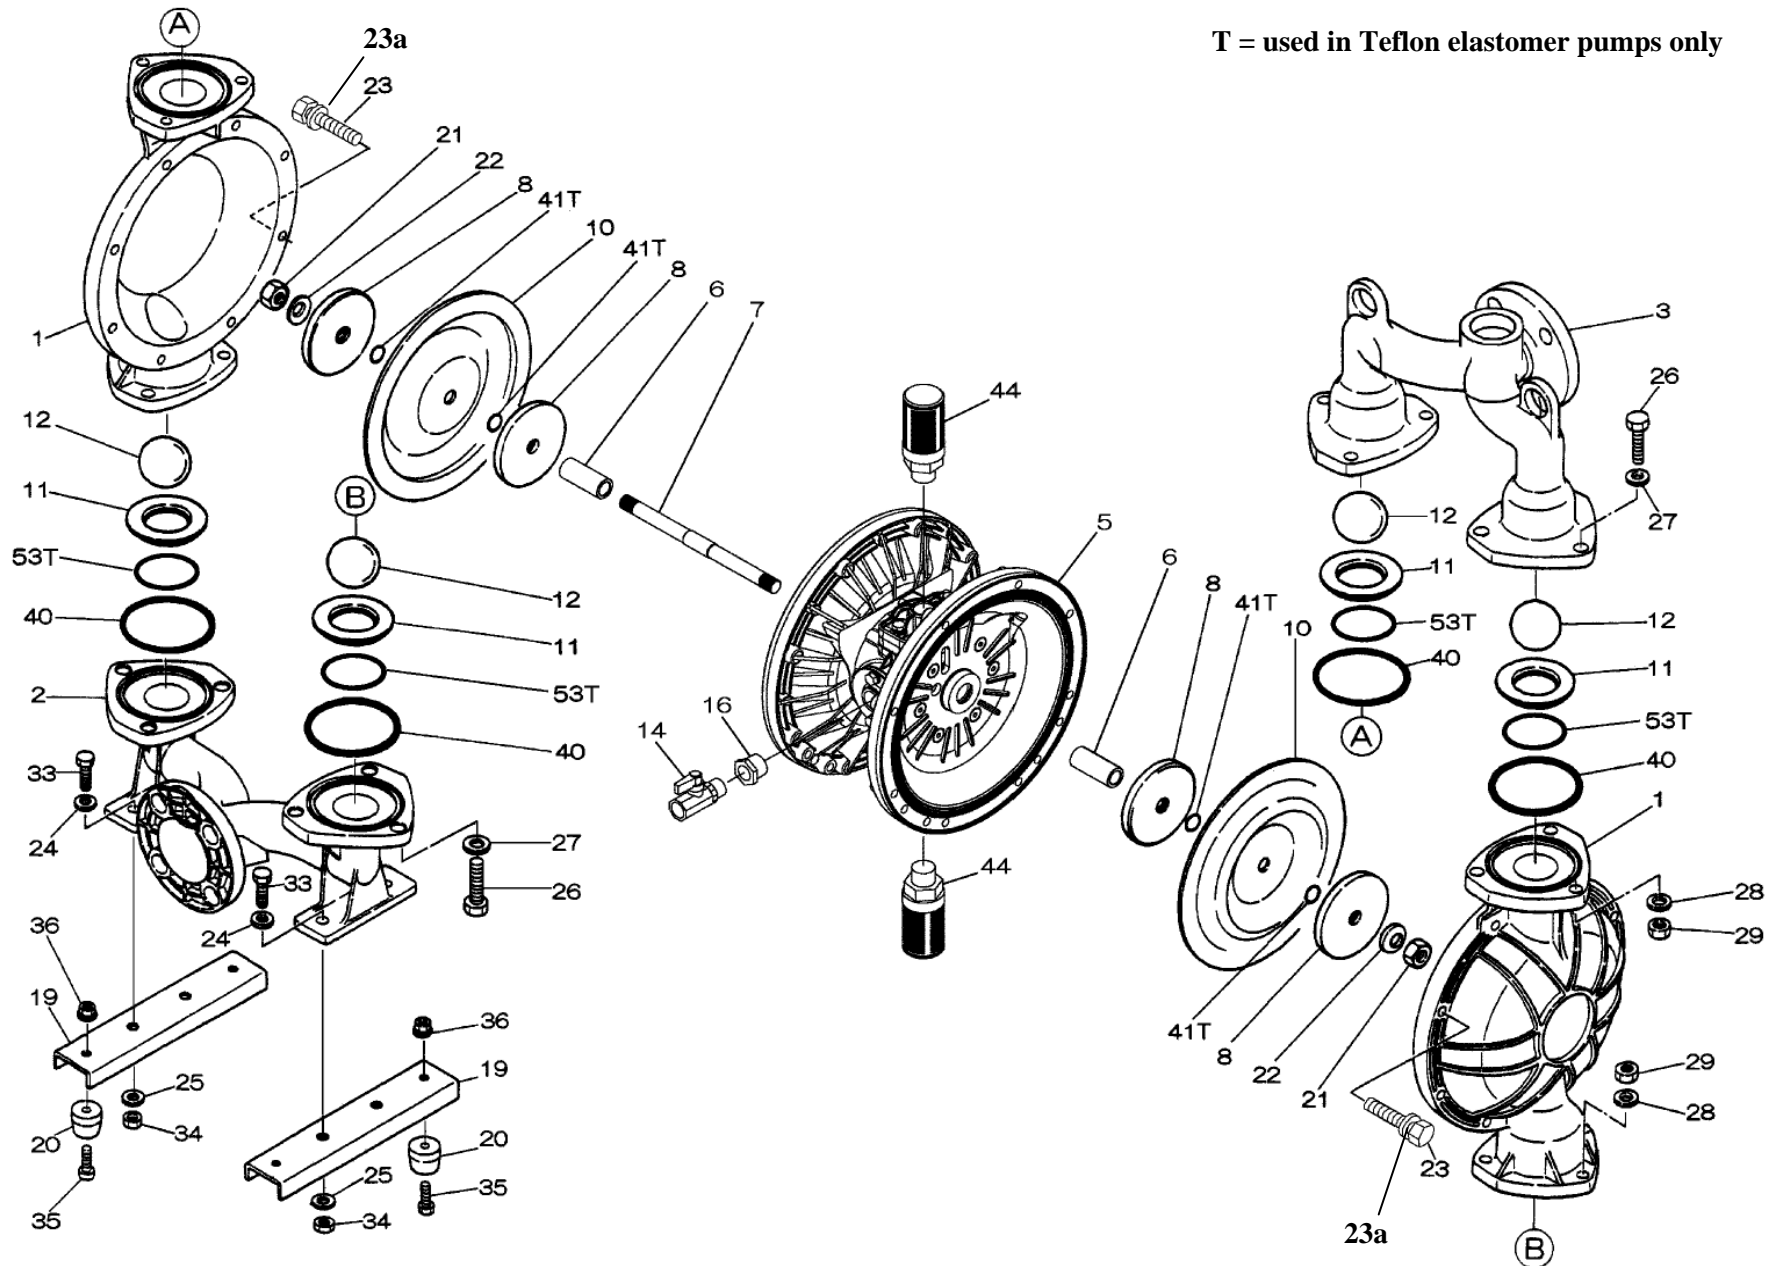

T = used in Teflon elastomer pumps only

XDP

Yamada America, Inc.  
 955 East Algonquin Rd  
 Arlington Heights, IL 60005  
 Phone: 847.631.9200  
 Fax: 847.631.9273  
 www.yamadapump.com

Model: DP-50BFC-HD  
 Part # 854450

Reference No.	Description	Q'ty	Part No.
1	Out Chamber	2	713157
2	In Manifold - NPT	1	713169
3	Out Manifold - NPT	1	713166
5	Body Assembly	1	804778
6	Center Bushing	2	716219
7	Center Rod	1	716218
8	Center Disk	2	711904
9	Center Disk	2	713370
10	Diaphragm	2	771855
11	Valve Seat	4	771957
12	Ball	4	770627
14	Ball Valve	1	684322
19	Pump Base	2	711928
20	Cushion	4	771402
21	Nut	2	683408
22	Coned Disk Spring	2	682740
23	Bolt	16	686160
23a	Wave Spring Washer	16	631917
24	Plain Washer	4	631014
25	Wave Spring Washer	4	631917
26	Bolt	12	611202
27	Plain Washer	12	631015
28	Spring Lock Washer	12	631918
29	Nut	12	627014
33	Bolt	4	611175
34	Nut	4	627013
35	Bolt	4	611149
36	Nut with Flange	4	682276
40	O-ring	4	640069
44	Silencer	2	804697

**Repair Kits**

**K50-MC Liquid Side Kit includes the following:**

10	Diaphragm	2	771855
11	Valve Seat	4	771975
40	O-ring	4	640069
12	Ball	4	770627

**K45-AM-DP-HD Air Side Kit includes the following:**

5-3	Throat Bearing	2	773048
5-5	Center Rod Guide	1	773047
5-6	O-ring	2	640023
5-7	O-ring	2	640133
5-8	Gasket	2	773040
5-9	Gasket	2	773041
5-10	O-ring	2	640138
5-11	O-ring	8	640007
5-14	O-ring	2	640134
5-21	Bushing	4	773067
5-22	Spring	2	684537
5-24	Pin	2	700231

**804784 Valve Body Assembly**

Reference No.	Description	Q'ty	Part No.
5-13-1	Valve Body	1	716244
5-13-2	Gasket	1	773042
5-13-3	Valve Seat	1	716246
5-13-4	Block	1	773065
5-13-5	Block Holder	1	716245
5-13-6	Valve Guide	1	773064
5-13-7	Flat Head Screw	2	684384
5-13-8	Spring	1	706612
5-13-9	Ball	1	686271
5-13-10	Plug	2	772934
5-13-11	Screw	4	602299