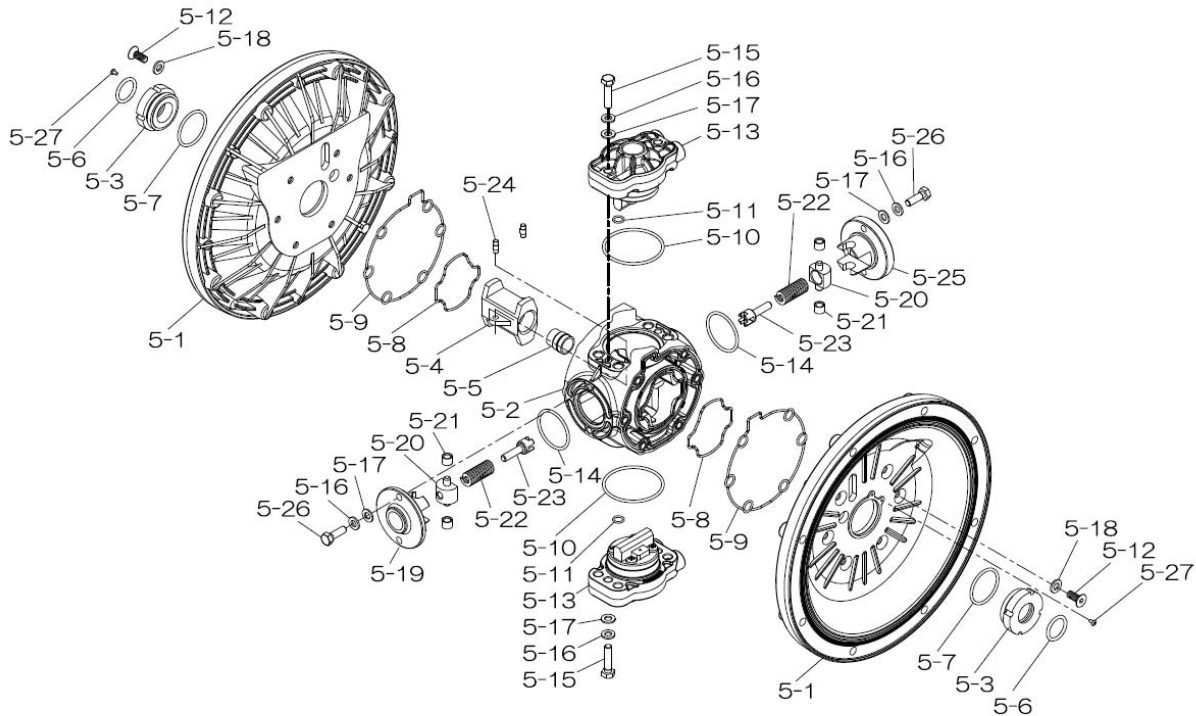

Reference No.	Description	Q'ty	Part No.
1	Out Chamber	2	713157
2	In Manifold - NPT	1	713169
3	Out Manifold - NPT	1	713166
5	Body Assembly	1	804778
6	Center Bushing	2	716219
7	Center Rod	1	716218
8	Center Disk	2	711904
9	Center Disk	2	713370
10	Diaphragm	2	771855
11	Valve Seat	4	771957
12	Ball	4	770627
14	Ball Valve	1	684322
19	Pump Base	2	711928
20	Cushion	4	771402
21	Nut	2	683408
22	Coned Disk Spring	2	682740
23	Bolt	16	686160
23a	Wave Spring Washer	16	631917
24	Plain Washer	4	631014
25	Wave Spring Washer	4	631917
26	Bolt	12	611202
27	Plain Washer	12	631015
28	Spring Lock Washer	12	631918
29	Nut	12	627014
33	Bolt	4	611175
34	Nut	4	627013
35	Bolt	4	611149
36	Nut with Flange	4	682276
40	O-ring	4	640069
44	Silencer	2	804697

**804784 Valve Body Assembly**

Reference No.	Description	Q'ty	Part No.
5-13-1	Valve Body	1	716244
5-13-2	Gasket	1	773042
5-13-3	Valve Seat	1	716246
5-13-4	Block	1	773065
5-13-5	Block Holder	1	716245
5-13-6	Valve Guide	1	773064
5-13-7	Flat Head Screw	2	684384
5-13-8	Spring	1	706612
5-13-9	Ball	1	686271
5-13-10	Plug	2	772934
5-13-11	Screw	4	602299

XDP

336B-00\_2011

Yamada America, Inc.  
 955 East Algonquin Rd  
 Arlington Heights, IL 60005  
 Phone: 847.631.9200  
 Fax: 847.631.9273  
 www.yamadapump.com

Part # 854450

804778 Body Assembly

Reference			
No.	Description	Q'ty	Part No.
5-1	Air Chamber	2	716247
5-2	Body	1	716256
5-3	Throat Bearing	2	773048
5-4	Valve Switcher	1	716214
5-5	Center Rod Guide	1	773047
5-6	O-ring	2	640023
5-7	O-ring	2	640133
5-8	Gasket	2	773040
5-9	Gasket	2	773041
5-10	O-ring	2	640138
5-11	O-ring	8	640007
5-12	Flat Head Bolt	12	683812
5-13	Valve Body Assembly	2	804784
5-14	O-ring	2	640134
5-15	Bolt	4	611153
5-16	Spring Washer	8	631420
5-17	Plain Washer	8	631013
5-18	Plain Washer	12	684987
5-19	Retainer B	1	716249
5-20	Spring Retainer	2	713620
5-21	Bushing	4	773067
5-22	Spring	2	684537
5-23	Trip Arm	2	714446
5-24	Pin	2	700231
5-25	Retainer A	1	716216
5-26	Bolt	4	611149
5-27	Tapping Screws	2	686337