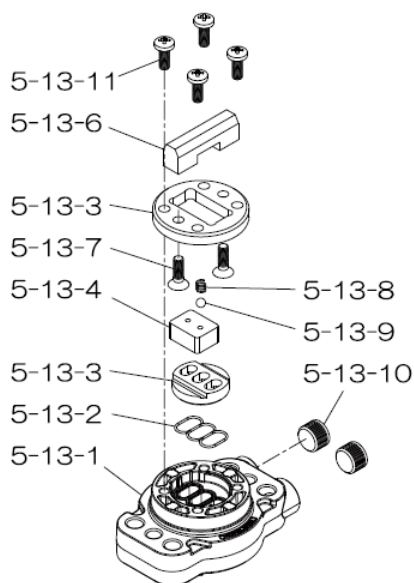

Reference No.	Description	Q'ty	Part No.
1	Out Chamber	2	713157
2	In Manifold - NPT	1	713169
3	Out Manifold - NPT	1	713166
5	Body Assembly	1	804778
6	Center Bushing	2	716219
7	Center Rod	1	716218
8	Center Disk	2	711904
9	Center Disk	2	713370
10	Diaphragm	2	771855
11	Valve Seat	4	771957
12	Ball	4	770627
14	Ball Valve	1	684322
19	Pump Base	2	711928
20	Cushion	4	771402
21	Nut	2	683408
22	Coned Disk Spring	2	682740
23	Bolt	16	686160
23a	Wave Spring Washer	16	631917
24	Plain Washer	4	631014
25	Wave Spring Washer	4	631917
26	Bolt	12	611202
27	Plain Washer	12	631015
28	Spring Lock Washer	12	631918
29	Nut	12	627014
33	Bolt	4	611175
34	Nut	4	627013
35	Bolt	4	611149
36	Nut with Flange	4	682276
40	O-ring	4	640069
44	Silencer	2	804697

**Repair Kits**

**K50-MC Liquid Side Kit includes the following:**

10	Diaphragm	2	771855
11	Valve Seat	4	771975
40	O-ring	4	640069
12	Ball	4	770627

**K45-AM-DP-HD Air Side Kit includes the following:**

5-3	Throat Bearing	2	773048
5-5	Center Rod Guide	1	773047
5-6	O-ring	2	640023
5-7	O-ring	2	640133
5-8	Gasket	2	773040
5-9	Gasket	2	773041
5-10	O-ring	2	640138
5-11	O-ring	8	640007
5-14	O-ring	2	640134
5-21	Bushing	4	773067
5-22	Spring	2	684537
5-24	Pin	2	700231

**804784 Valve Body Assembly**

Reference No.	Description	Q'ty	Part No.
5-13-1	Valve Body	1	716244
5-13-2	Gasket	1	773042
5-13-3	Valve Seat	1	716246
5-13-4	Block	1	773065
5-13-5	Block Holder	1	716245
5-13-6	Valve Guide	1	773064
5-13-7	Flat Head Screw	2	684384
5-13-8	Spring	1	706612
5-13-9	Ball	1	686271
5-13-10	Plug	2	772934
5-13-11	Screw	4	602299