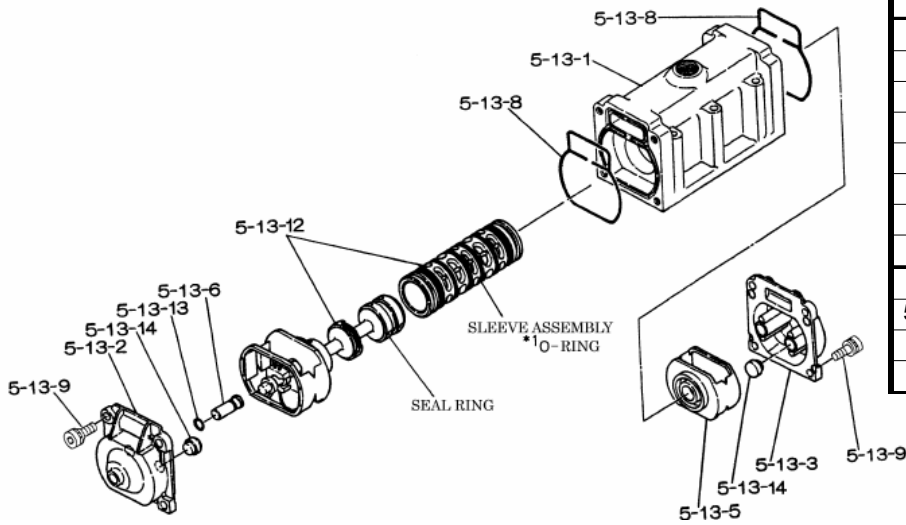

802971 Valve Body Assembly			
Reference No.	Description	Q'ty	Part No.
5-13-1	Valve Body	1	711931
5-13-2	Cap A	1	580999
5-13-3	Cap B	1	581000
5-13-5	Spring Stopper	1	771735
5-13-6	Reset Button	1	712976
5-13-8	Gasket	2	771738
5-13-9	Bolt	8	685036
5-13-12	C Spool Valve Assy.	1	803115
5-13-12 Seal	Seal Ring	15	771732
5-13-12 Sleeve	Sleeve Assembly	1	803675
5-13-13	O-ring	1	640005
5-13-14	Cushion	4	684128