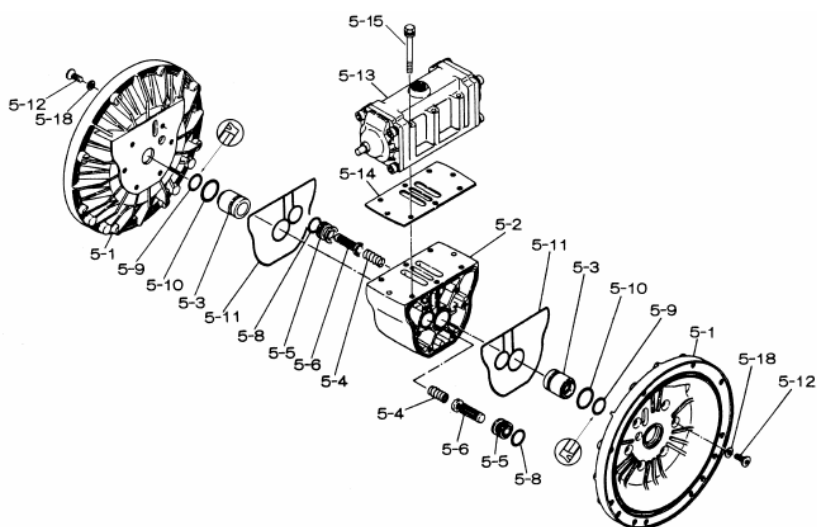

Reference No.	Description	Q'ty	Part No.
1	Out Chamber	2	712932
2	In Manifold - Flange	1	712557
2	In Manifold - NPT	1	712559
3	Out Manifold - Flange	1	712556
3	Out Manifold - NPT	1	712558
5	Body Assembly	1	803112
7	Center Rod	1	711900
8	Center Disk	2	711904
9	Center Disk	2	711905
10	Diaphragm	2	771702
11	Valve Seat	4	771995
12	Ball	4	770630
14	Ball Valve	1	684322
15	Elbow	1	682523
19	Pump Base	2	711928
20	Cushion	4	771402
21	Nut	2	683408
22	Coned Disk Spring	2	682740
23	Bolt	16	621180
23a	Wave Spring Washer	16	631937
24	Plain Washer	4	631174
25	Spring Lock Washer	4	631937
26	Bolt	12	621202
27	Plain Washer	12	631175
28	Spring Lock Washer	12	631938
29	Nut	12	628014
33	Bolt	4	621175
34	Nut	4	628013
35	Bolt	4	611149
36	Nut with Flange	4	682276
40	O-ring	4	640069
51	Cushion	2	770582

**Repair Kits**

**K50-MN Liquid Side Kit includes the following:**

No.	Description	Q'ty	Part No.
10	Diaphragm	2	771702
11	Valve Seat	4	771995
40	O-ring	4	640069
12	Ball	4	770630

**K45-AM Air Side Kit includes the following:**

No.	Description	Q'ty	Part No.
5-3	Throat Bearing	2	772689
5-4	Spring	2	711937
5-5	Valve Seat	2	771740
5-6	Pilot Valve Assembly	2	832162
5-8	O-ring	7	640020
5-9	Packing	2	685444
5-10	O-ring	2	640029
5-11	Gasket	2	771742
5-14	Gasket	1	771712
5-13-8	Gasket	2	771738
5-13-12 Seal	Seal Ring	15	771732
5-13-12 Sleeve	Sleeve Assembly	1	803675

**Body Assembly 803112**

Reference No.	Description	Q'ty	Part No.
5-1	Air Chamber	2	711934
5-2	Body	1	711936
5-3	Throat Bearing	2	772689
5-4	Spring	2	711937
5-5	Valve Seat	2	771740
5-6	Pilot Valve Assembly	2	832162
5-8	O-ring	2	640020
5-9	Packing	2	685444
5-10	O-ring	2	640029
5-11	Gasket	2	771742
5-12	Flat Head Bolt	12	683812
5-13	Valve Body Assembly	1	802971
5-14	Gasket	1	771712
5-15	Bolt	6	684240
5-18	Plain Washer	12	684987