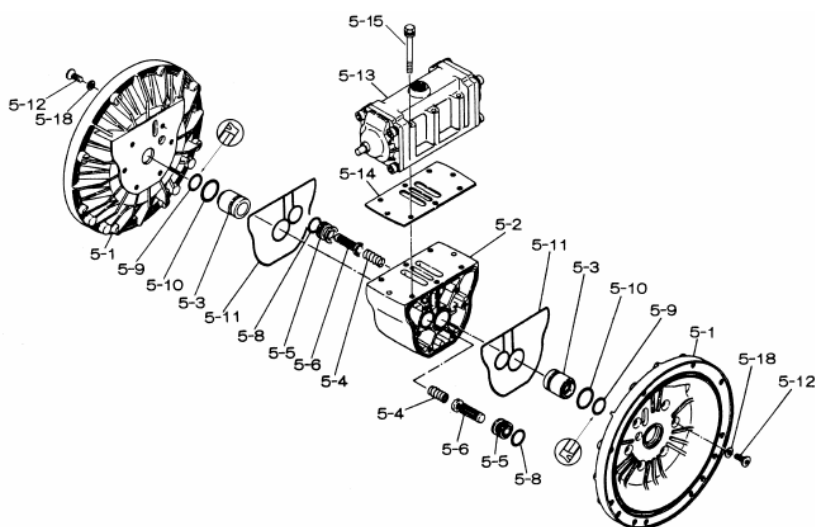

Reference No.	Description	Q'ty	Part No.
1	Out Chamber	2	712932
2	In Manifold - Flange	1	712557
2	In Manifold - NPT	1	712559
3	Out Manifold - Flange	1	712556
3	Out Manifold - NPT	1	712558
5	Body Assembly	1	803112
7T	Center Rod	1	711939
8T	Center Disk	2	707822
9T	Center Disk	2	707823
10	Diaphragm	2	770815
11	Valve Seat	4	711909
12	Ball	4	770693
14	Ball Valve	1	684322
15	Elbow	1	682523
19	Pump Base	2	711928
20	Cushion	4	771402
21	Nut	2	706128
22	Coned Disk Spring	2	682740
23	Bolt	16	621180
23a	Wave Spring Washer	16	631937
24	Plain Washer	4	631174
25	Spring Lock Washer	4	631937
26	Bolt	12	621202
27	Plain Washer	12	631175
28	Spring Lock Washer	12	631938
29	Nut	12	628014
33	Bolt	4	621175
34	Nut	4	628013
35	Bolt	4	611149
36	Nut with Flange	4	682276
40	O-ring	4	643069
41T	O-ring	4	643015
51	Cushion	2	770582
53T	O-ring	4	643139

Repair Kits			
<b>K50-MT Liquid Side Kit includes the following:</b>			
10	Diaphragm	2	770815
12	Ball	4	770693
40	O-ring	4	643069
53T	O-ring	4	643139
41T	O-ring	4	643015

<b>K45-AM Air Side Kit includes the following:</b>			
5-3	Throat Bearing	2	772689
5-4	Spring	2	711937
5-5	Valve Seat	2	771740
5-6	Pilot Valve Assembly	2	832162
5-8	O-ring	7	640020
5-9	Packing	2	685444
5-10	O-ring	2	640029
5-11	Gasket	2	771742
5-14	Gasket	1	771712
5-13-8	Gasket	2	771738
5-13-12 Seal	Seal Ring	15	771732
5-13-12 Sleeve	Sleeve Assembly	1	803675

Body Assembly 803112			
Reference No.	Description	Q'ty	Part No.
5-1	Air Chamber	2	711934
5-2	Body	1	711936
5-3	Throat Bearing	2	772689
5-4	Spring	2	711937
5-5	Valve Seat	2	771740
5-6	Pilot Valve Assembly	2	832162
5-8	O-ring	2	640020
5-9	Packing	2	685444
5-10	O-ring	2	640029
5-11	Gasket	2	771742
5-12	Flat Head Bolt	12	683812
5-13	Valve Body Assembly	1	802971
5-14	Gasket	1	771712
5-15	Bolt	6	684240
5-18	Plain Washer	12	684987