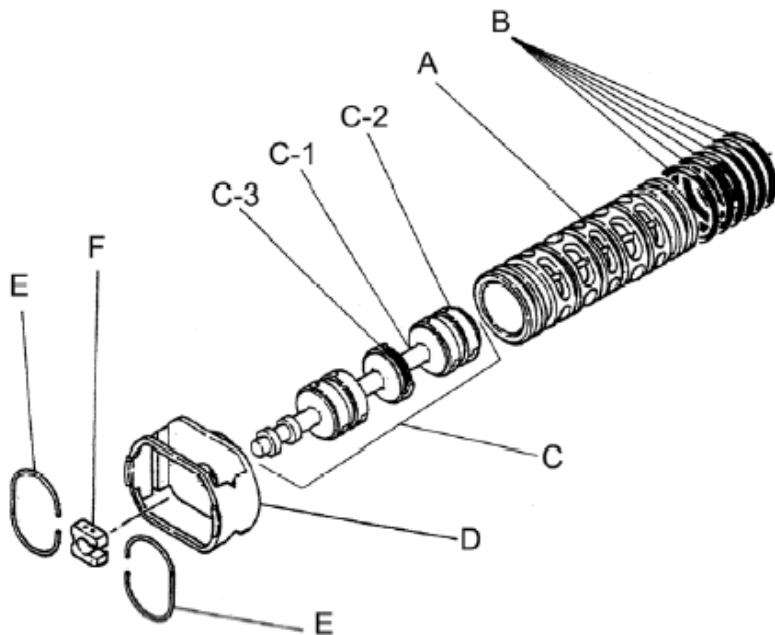

803115 Air Valve Assembly (5-13-12)			
Reference No.	Description	Q'ty	Part No.
A	Sleeve	1	803675
B	O-ring	6	640036
C	Spool Assembly	1	803114
C-1	Spool	1	771733
C-2	Seal Ring	15	771732
C-3	O-ring	5	640020
D	Spring Retainer	1	771735
E	C-Spring	2	711932
F	Block	1	771734

Yamada America, Inc.
955 East Algonquin Rd
Arlington Heights, IL 60005
Phone: 847.631.9200
Fax: 847.631.9273
www.yamadapump.com