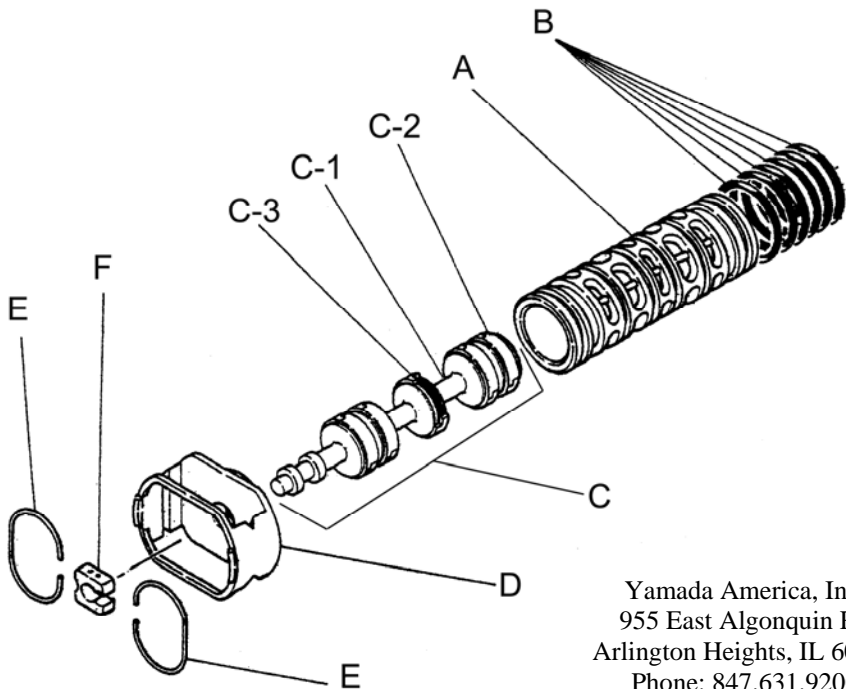

Yamada America, Inc.  
955 East Algonquin Rd  
Arlington Heights, IL 60005  
Phone: 847.631.9200  
www.yamadapump.com

Model: NDP-50BVT

Reference			
No.	Description	Q'ty	NDP-50BVT
1	Out Chamber	2	780153
2	In Manifold	2	772086
3	Out Manifold	2	780154
4	Center Manifold	2	780155
5	Body Assembly*	1	803112
7	Center Rod	1	711939
8	Center Disk	2	707822
9	Center Disk	2	780116
10	Diaphragm	2	770815
11	Valve Seat	4	772100
12	Ball	4	770693
14	Ball Valve	1	684322
15	Elbow	1	682523
19	Stand Body	2	711926
20	Cushion	4	771865
23	Bolt	16	683541
24	Plain Washer	24	631330
25	Spring Lock Washer	24	680257
26	Bolt	12	621213
27	Plain Washer	28	631331
28	Spring Lock Washer	20	680607
29	Nut	20	628014
33	Bolt	8	621179
35	Bolt	4	621149
36	Nut with Flange	4	683837
37	Bolt	8	684592
39	O-ring	4	771899
40	O-ring	4	772063
41T	O-ring	4	643015
46	Cap	4	683641
47	Protector A	8	771786
48	Protector B	8	771787
49	Protector C	8	771788
53	O-ring	4	643139

Body Assembly 803112				
Reference	No.	Description	Q'ty	NDP-50
	5-1	Air Chamber	2	711934
	5-2	Body	1	711936
	5-3	Throat Bearing	2	772689
	5-4	Spring	2	711937
	5-5	Valve Seat	2	771740
	5-6	Pilot Valve Assembly	2	832162
	5-8	O-ring	2	640020
	5-9	Packing	2	685444
	5-10	O-ring	2	640029
	5-11	Gasket	2	771742
	5-12	Flat Head Bolt	12	683812
	5-13	Valve Body Assembly *	1	802971
	5-14	Gasket	1	771712
	5-15	Bolt	6	684240
	5-18	Plain Washer	12	684987

802971 Valve Body Assembly

Reference	No.	Description	Q'ty	NDP-50
	5-13-1	Valve Body	1	711931
	5-13-2	Cap A	1	580999
	5-13-3	Cap B	1	581000
	5-13-5	Spring Stopper	1	771735
	5-13-6	Reset Button	1	712976
	5-13-8	Gasket	2	771738
	5-13-9	Bolt	8	685036
	5-13-12	C Spool Valve Assy *	1	803115
	5-13-13	O-ring	1	640005
	5-13-14	Cushion	4	684128

803115 Air Valve Assembly (5-13-12)

Reference	No.	Description	Q'ty	NDP-50
	A	Sleeve	1	803675
	B	O-Ring	6	640037
	C	Spool Assembly	1	803114
	C-1	Spool	1	771733
	C-2	Seal Ring	15	771732
	C-3	O-Ring	5	640020
	D	Spring Retainer	1	771735
	E	C-Spring	2	711932
	F	Block	1	771734