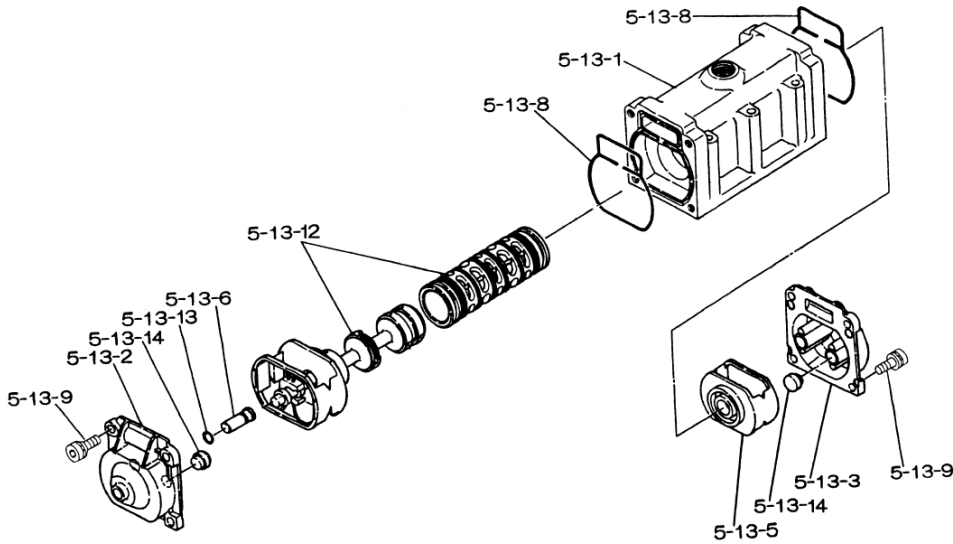

Yamada America, Inc.  
955 East Algonquin Rd  
Arlington Heights, IL 60005  
Phone: 847.631.9200  
www.yamadapump.com

Model: NDP-50BVT

Reference			
No.	Description	Q'ty	NDP-50BVT
1	Out Chamber	2	780153
2	In Manifold	2	772086
3	Out Manifold	2	780154
4	Center Manifold	2	780155
5	Body Assembly*	1	803112
7	Center Rod	1	711939
8	Center Disk	2	707822
9	Center Disk	2	780116
10	Diaphragm	2	770815
11	Valve Seat	4	772100
12	Ball	4	770693
14	Ball Valve	1	684322
15	Elbow	1	682523
19	Stand Body	2	711926
20	Cushion	4	771865
23	Bolt	16	683541
24	Plain Washer	24	631330
25	Spring Lock Washer	24	680257
26	Bolt	12	621213
27	Plain Washer	28	631331
28	Spring Lock Washer	20	680607
29	Nut	20	628014
33	Bolt	8	621179
35	Bolt	4	621149
36	Nut with Flange	4	683837
37	Bolt	8	684592
39	O-ring	4	771899
40	O-ring	4	772063
41T	O-ring	4	643015
46	Cap	4	683641
47	Protector A	8	771786
48	Protector B	8	771787
49	Protector C	8	771788
53	O-ring	4	643139

Body Assembly 803112				
Reference	No.	Description	Q'ty	NDP-50
	5-1	Air Chamber	2	711934
	5-2	Body	1	711936
	5-3	Throat Bearing	2	772689
	5-4	Spring	2	711937
	5-5	Valve Seat	2	771740
	5-6	Pilot Valve Assembly	2	832162
	5-8	O-ring	2	640020
	5-9	Packing	2	685444
	5-10	O-ring	2	640029
	5-11	Gasket	2	771742
	5-12	Flat Head Bolt	12	683812
	5-13	Valve Body Assembly *	1	802971
	5-14	Gasket	1	771712
	5-15	Bolt	6	684240
	5-18	Plain Washer	12	684987

802971 Valve Body Assembly

Reference	No.	Description	Q'ty	NDP-50
	5-13-1	Valve Body	1	711931
	5-13-2	Cap A	1	580999
	5-13-3	Cap B	1	581000
	5-13-5	Spring Stopper	1	771735
	5-13-6	Reset Button	1	712976
	5-13-8	Gasket	2	771738
	5-13-9	Bolt	8	685036
	5-13-12	C Spool Valve Assy *	1	803115
	5-13-13	O-ring	1	640005
	5-13-14	Cushion	4	684128

803115 Air Valve Assembly (5-13-12)

Reference	No.	Description	Q'ty	NDP-50
	A	Sleeve	1	803675
	B	O-Ring	6	640037
	C	Spool Assembly	1	803114
	C-1	Spool	1	771733
	C-2	Seal Ring	15	771732
	C-3	O-Ring	5	640020
	D	Spring Retainer	1	771735
	E	C-Spring	2	711932
	F	Block	1	771734