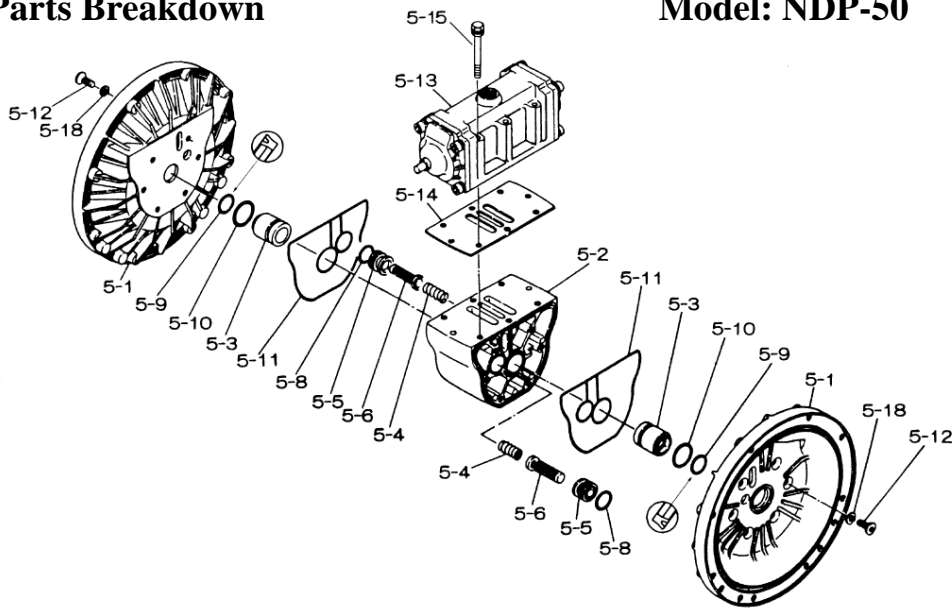

Yamada America, Inc.  
955 East Algonquin Rd  
Arlington Heights, IL 60005  
Phone: 847.631.9200  
www.yamadapump.com

Model: NDP-50BVT

Reference			
No.	Description	Q'ty	NDP-50BVT
1	Out Chamber	2	780153
2	In Manifold	2	772086
3	Out Manifold	2	780154
4	Center Manifold	2	780155
5	Body Assembly*	1	803112
7	Center Rod	1	711939
8	Center Disk	2	707822
9	Center Disk	2	780116
10	Diaphragm	2	770815
11	Valve Seat	4	772100
12	Ball	4	770693
14	Ball Valve	1	684322
15	Elbow	1	682523
19	Stand Body	2	711926
20	Cushion	4	771865
23	Bolt	16	683541
24	Plain Washer	24	631330
25	Spring Lock Washer	24	680257
26	Bolt	12	621213
27	Plain Washer	28	631331
28	Spring Lock Washer	20	680607
29	Nut	20	628014
33	Bolt	8	621179
35	Bolt	4	621149
36	Nut with Flange	4	683837
37	Bolt	8	684592
39	O-ring	4	771899
40	O-ring	4	772063
41T	O-ring	4	643015
46	Cap	4	683641
47	Protector A	8	771786
48	Protector B	8	771787
49	Protector C	8	771788
53	O-ring	4	643139

Body Assembly 803112				
Reference	No.	Description	Q'ty	NDP-50
	5-1	Air Chamber	2	711934
	5-2	Body	1	711936
	5-3	Throat Bearing	2	772689
	5-4	Spring	2	711937
	5-5	Valve Seat	2	771740
	5-6	Pilot Valve Assembly	2	832162
	5-8	O-ring	2	640020
	5-9	Packing	2	685444
	5-10	O-ring	2	640029
	5-11	Gasket	2	771742
	5-12	Flat Head Bolt	12	683812
	5-13	Valve Body Assembly *	1	802971
	5-14	Gasket	1	771712
	5-15	Bolt	6	684240
	5-18	Plain Washer	12	684987

802971 Valve Body Assembly

Reference	No.	Description	Q'ty	NDP-50
	5-13-1	Valve Body	1	711931
	5-13-2	Cap A	1	580999
	5-13-3	Cap B	1	581000
	5-13-5	Spring Stopper	1	771735
	5-13-6	Reset Button	1	712976
	5-13-8	Gasket	2	771738
	5-13-9	Bolt	8	685036
	5-13-12	C Spool Valve Assy *	1	803115
	5-13-13	O-ring	1	640005
	5-13-14	Cushion	4	684128

803115 Air Valve Assembly (5-13-12)

Reference	No.	Description	Q'ty	NDP-50
	A	Sleeve	1	803675
	B	O-Ring	6	640037
	C	Spool Assembly	1	803114
	C-1	Spool	1	771733
	C-2	Seal Ring	15	771732
	C-3	O-Ring	5	640020
	D	Spring Retainer	1	771735
	E	C-Spring	2	711932
	F	Block	1	771734