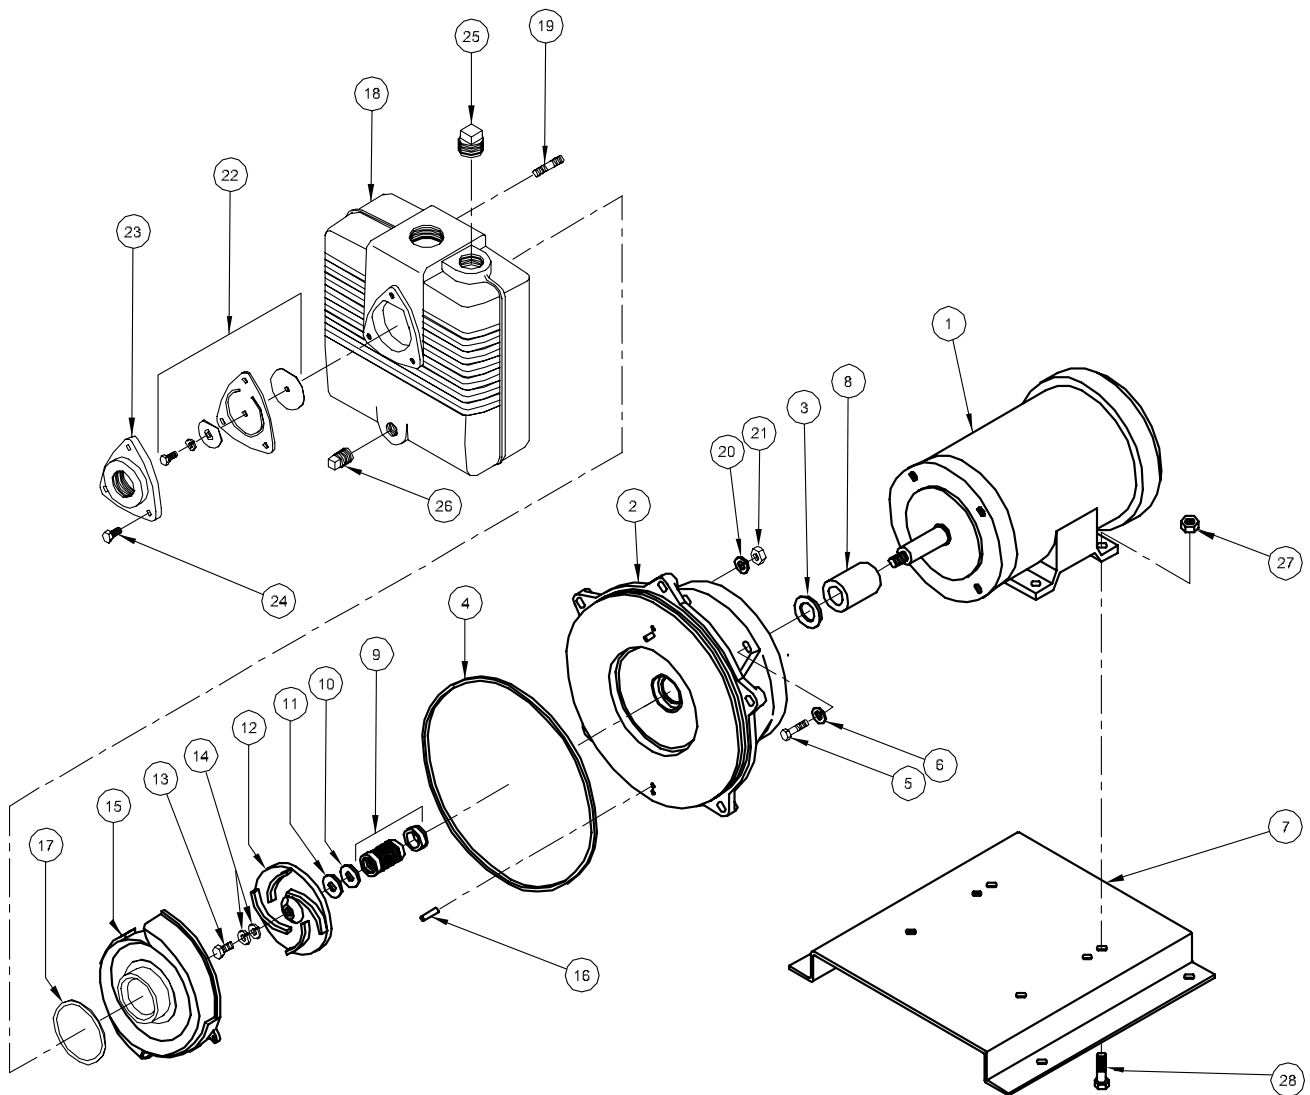

Continued →

BARNES • PROSSER • CROWN SERVICE PARTS

PARTS KIT

Seal Kit P/N: 072918 (‡) 3, 4, 8, 9, 10, 11, 16, 17, 22C

PARTS LIST

| ITEM | QTY. | PART No. | DESCRIPTION |
|------|------|-----------|---|
| 1 | 1 | 028496 | Motor - 15CCE 200-230/460, ODP |
| | 1 | 028497 | Motor - 20CCE 200-230/460, ODP |
| | 1 | 028498 | Motor - 25CCE 200-230/460, ODP |
| | 1 | 035185 | Motor - 15CCE 200-230/460, TEFC |
| | 1 | 028497F | Motor - 20CCE 200-230/460, TEFC |
| | 1 | 028498D | Motor - 25CCE 200-230/460, TEFC |
| 2 | 1 | 019553 | Intermediate Coupling |
| 3 | 1 | 005163 ‡ | Slinger |
| 4 | 1 | 018386 ‡ | O-Ring |
| 5 | 4 | 002266 | Cap Screw 1/2-13 x 1.50" Lg, Steel |
| 6 | 4 | 002608 | Lock Washer 1/2" Steel |
| 7 | 1 | 027174 | Base, 15CCE |
| | | 027352 | Base, 20CCE, 25CCE |
| 8 | 1 | 018071 ‡ | Shaft Sleeve |
| 9 | 1 | 019146 ‡ | Shaft Seal C/NR/B |
| 10 | A/R | 001349 ‡ | Shim, .010 |
| 11 | A/R | 001348 ‡ | Shim, .031 |
| 12 | 1 | 090053TB | Impeller, 15CCE |
| | 1 | 090050TB | Impeller, 20CCE |
| | 1 | 051102 | Impeller, 25CCE |
| 13 | 1 | 019802 | Hex Hd Screw 1/2-20 x 1.00" Lg, Stainless |
| 14 | 2 | 019803 | Washer, Shakeproof 1/2, Stainless |
| | 1 | 070089 | Washer, 25CCE Only |
| 15 | 1 | 018883 | Volute, 15CCE, 20CCE |
| | 1 | 019102 | Volute, 25CCE |
| 16 | 2 | 017715 ‡ | Pin, Volute |
| 17 | 1 | 018388 ‡ | Gasket, Volute |
| 18 | 1 | 019042 | Body |
| 19 | 5 | 016409 | Stud 1/2-13 x 2" Lg, Steel |
| 20 | 7 | 002608 | Lock Washer 1/2", Steel |
| 21 | 3 | 15-6-6 | Hex Nut 1/2-13, Zp |
| 22 | 1 | 018387 | Check Valve Assy. |
| 22a | 1 | 001588 | Weight 2.75" O.D., Steel |
| 22b | 1 | 067500 | Weight 4" O.D., Steel |
| 22c | 1 | 018008 ‡ | Gasket Neoprene |
| 22d | 1 | 022333 | Lock Washer 1/4", Stainless |
| 22e | 1 | 1-7-1 | Hex Hd Screw 1/4-20 x 1.00" Lg, Stainless |
| 22f | 1 | 15-5-1 | Hex Nut 1/4-20, Stainless |
| 23 | 1 | 018884 | Suction Flange, 15CCE |
| 24 | 3 | Q15-1-E26 | Cap Screw 1/2-13 x 1.25" Lg, Steel |
| 25 | 1 | 003205 | Pipe Plug 1.00 NPT |
| 26 | 1 | 003205 | Pipe Plug 1.00 NPT |
| 27 | 4 | 15-23-6 | Hex Nut 3/8-16 Zp |
| 28 | 4 | 002234 | Hex Hd Screw 3/8-16 x 1.00"Lg, Stainless |