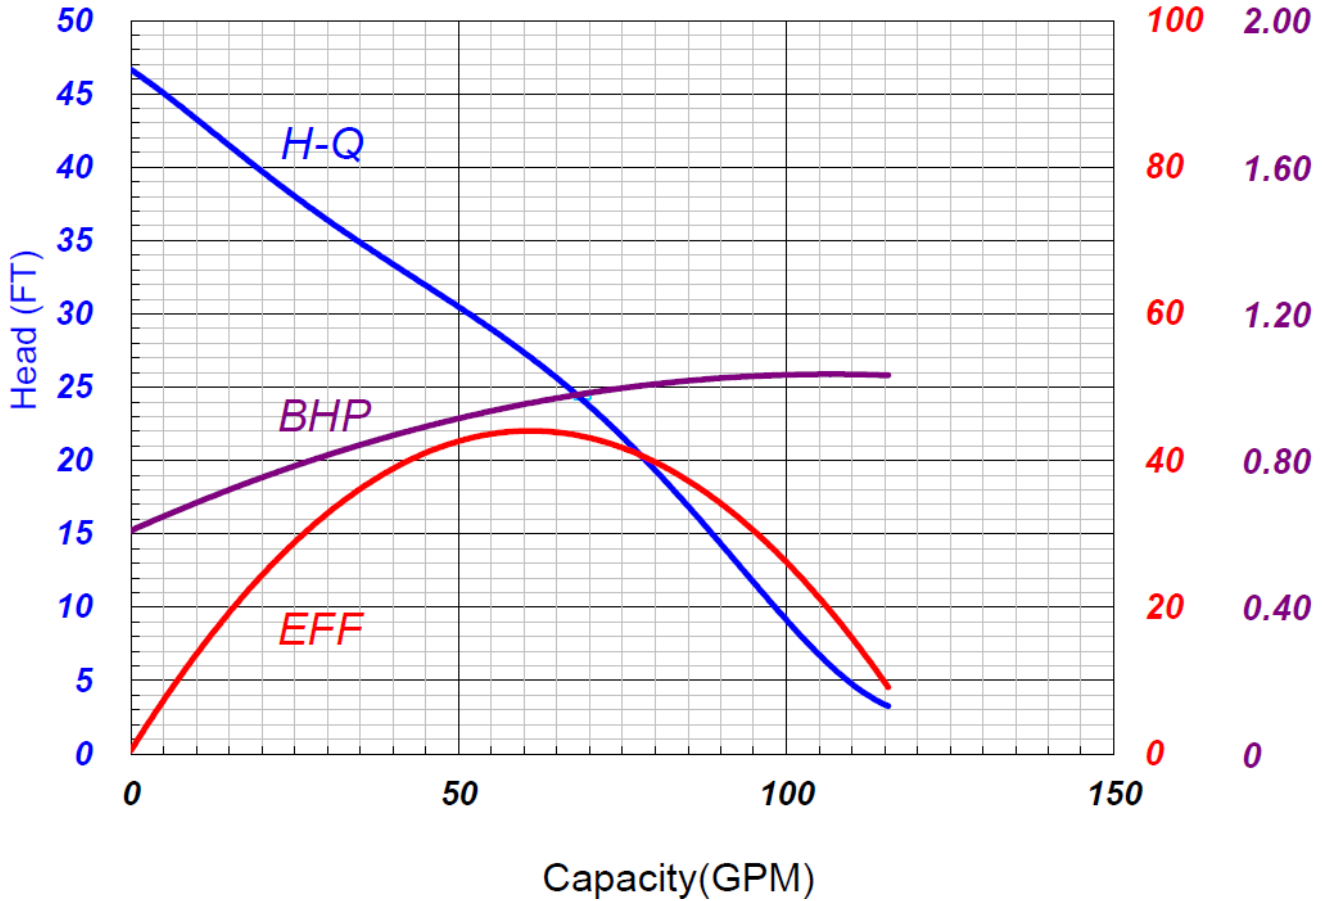

Horsepower: 1 HP
Hertz: 60 Hz
EFF (%) BHP

Stancor Model SS-100 Individual Performance Curve

Specifications subject to change without notice