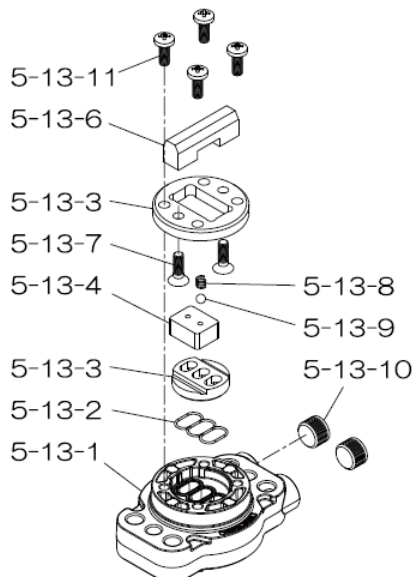

Reference No.	Description	Q'ty	Part No.
1	Out Chamber	2	780149
2	In Manifold	2	780246
3	Out Manifold	2	780152
4	Center Manifold	2	780250
5	Body Assembly	1	804780
6	Center Bushing	2	716253
7	Center Rod	1	716252
8	Center Disk	2	711906
9	Center Disk	2	780064
10	Diaphragm	2	771704
11	Valve Seat	4	772098
12	Ball	4	770587
13	Valve Guide	4	772099
14	Ball Valve	1	684322
19	Stand Body	2	711927
20	Cushion	4	771865
23	Bolt	20	683543
24	Plain Washer	32	631330
25	Spring Lock Washer	32	680257
26	Bolt	16	621213
27	Plain Washer	32	631331
28	Spring Lock Washer	24	680607
29	Nut	24	628014
33	Bolt	8	621179
35	Bolt	4	621149
36	Nut with Flange	4	683837
37	Bolt	8	683544
39	O-ring	4	640070
40	O-ring	4	640080
42	Bolt	4	683552
44	Silencer	2	804697
46	Cap	4	683641
47	Protector A	32	771789
48	Protector B	16	771790
53	O-ring	4	640143

Repair Kits

K80-PN Liquid Side Kit includes the following:

10	Diaphragm	2	771704
53	O-ring	4	640143
40	O-ring	4	640080
12	Ball	4	770587

K80-AM-DP-HD Air Side Kit includes the following:

Reference No.	Description	Q'ty	Part No.
5-3	Throat Bearing	2	773066
5-5	Center Rod Guide	1	773047
5-6	O-ring	2	640023
5-7	O-ring	2	640133
5-8	Gasket	2	773040
5-9	Gasket	2	773041
5-10	O-ring	2	640138
5-11	O-ring	8	640007
5-14	O-ring	2	640134
5-21	Bushing	4	773067
5-22	Spring	2	684537
5-24	Pin	2	700231

804784 Valve Body Assembly

Reference No.	Description	Q'ty	Part No.
5-13-1	Valve Body	1	716244
5-13-2	Gasket	1	773042
5-13-3	Valve Seat	1	716246
5-13-4	Block	1	773065
5-13-5	Block Holder	1	716245
5-13-6	Valve Guide	1	773064
5-13-7	Flat Head Screw	2	684384
5-13-8	Spring	1	706612
5-13-9	Ball	1	686271
5-13-10	Plug	2	772934
5-13-11	Screw	4	602299