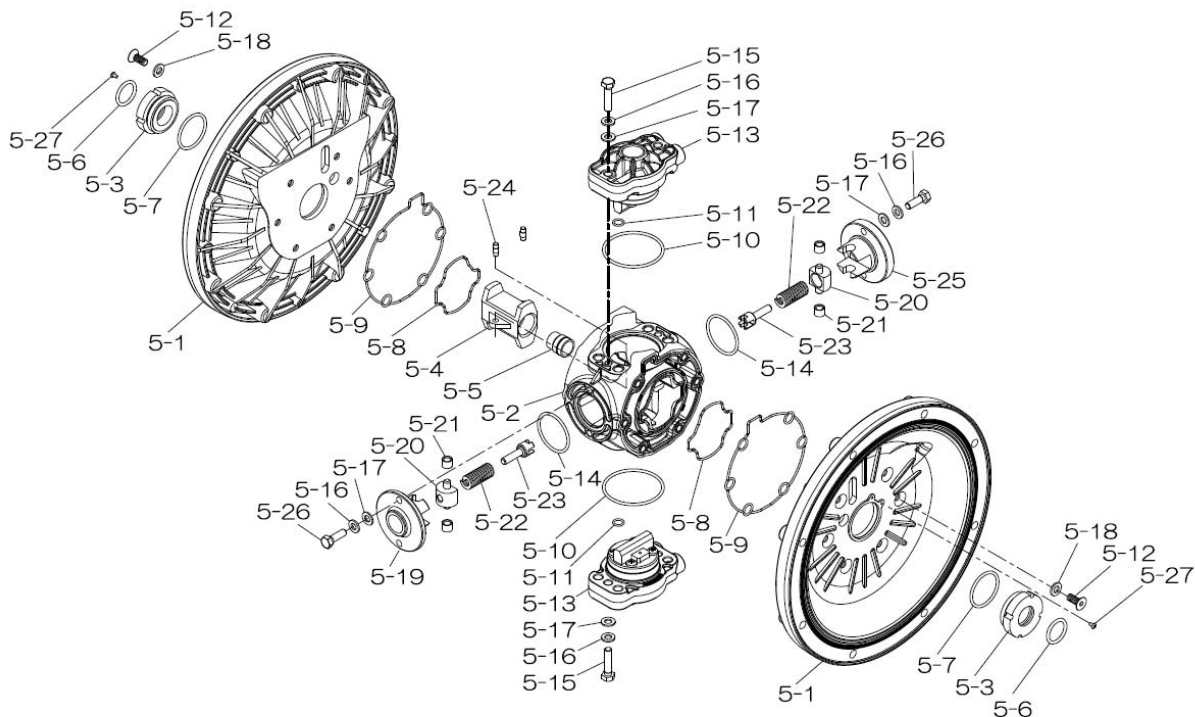

804784 Valve Body Assembly

Reference No.	Description	Q'ty	Part No.
5-13-1	Valve Body	1	716244
5-13-2	Gasket	1	773042
5-13-3	Valve Seat	1	716246
5-13-4	Block	1	773065
5-13-5	Block Holder	1	716245
5-13-6	Valve Guide	1	773064
5-13-7	Flat Head Screw	2	684384
5-13-8	Spring	1	706612
5-13-9	Ball	1	686271
5-13-10	Plug	2	772934
5-13-11	Screw	4	602299

XDP

336B-00_2011

Yamada America, Inc.
 955 East Algonquin Rd
 Arlington Heights, IL 60005
 Phone: 847.631.9200
 Fax: 847.631.9273
 www.yamadapump.com

Part # 854548

804780 Body Assembly

Reference No.	Description	Q'ty	Part No.
5-1	Air Chamber	2	716248
5-2	Body	1	716256
5-3	Throat Bearing	2	773066
5-4	Valve Switcher	1	716214
5-5	Center Rod Guide	1	773047
5-6	O-ring	2	640023
5-7	O-ring	2	640133
5-8	Gasket	2	773040
5-9	Gasket	2	773041
5-10	O-ring	2	640138
5-11	O-ring	8	640007
5-12	Flat Head Bolt	12	683812
5-13	Valve Body Assembly	2	804784
5-14	O-ring	2	640134
5-15	Bolt	4	611153
5-16	Spring Washer	8	631420
5-17	Plain Washer	8	631013
5-18	Plain Washer	12	684987
5-19	Retainer B	1	716249
5-20	Spring Retainer	2	713620
5-21	Bushing	4	773067
5-22	Spring	2	684537
5-23	Trip Arm	2	714446
5-24	Pin	2	700231
5-25	Retainer A	1	716216
5-26	Bolt	4	611149
5-27	Tapping Screws	2	686337