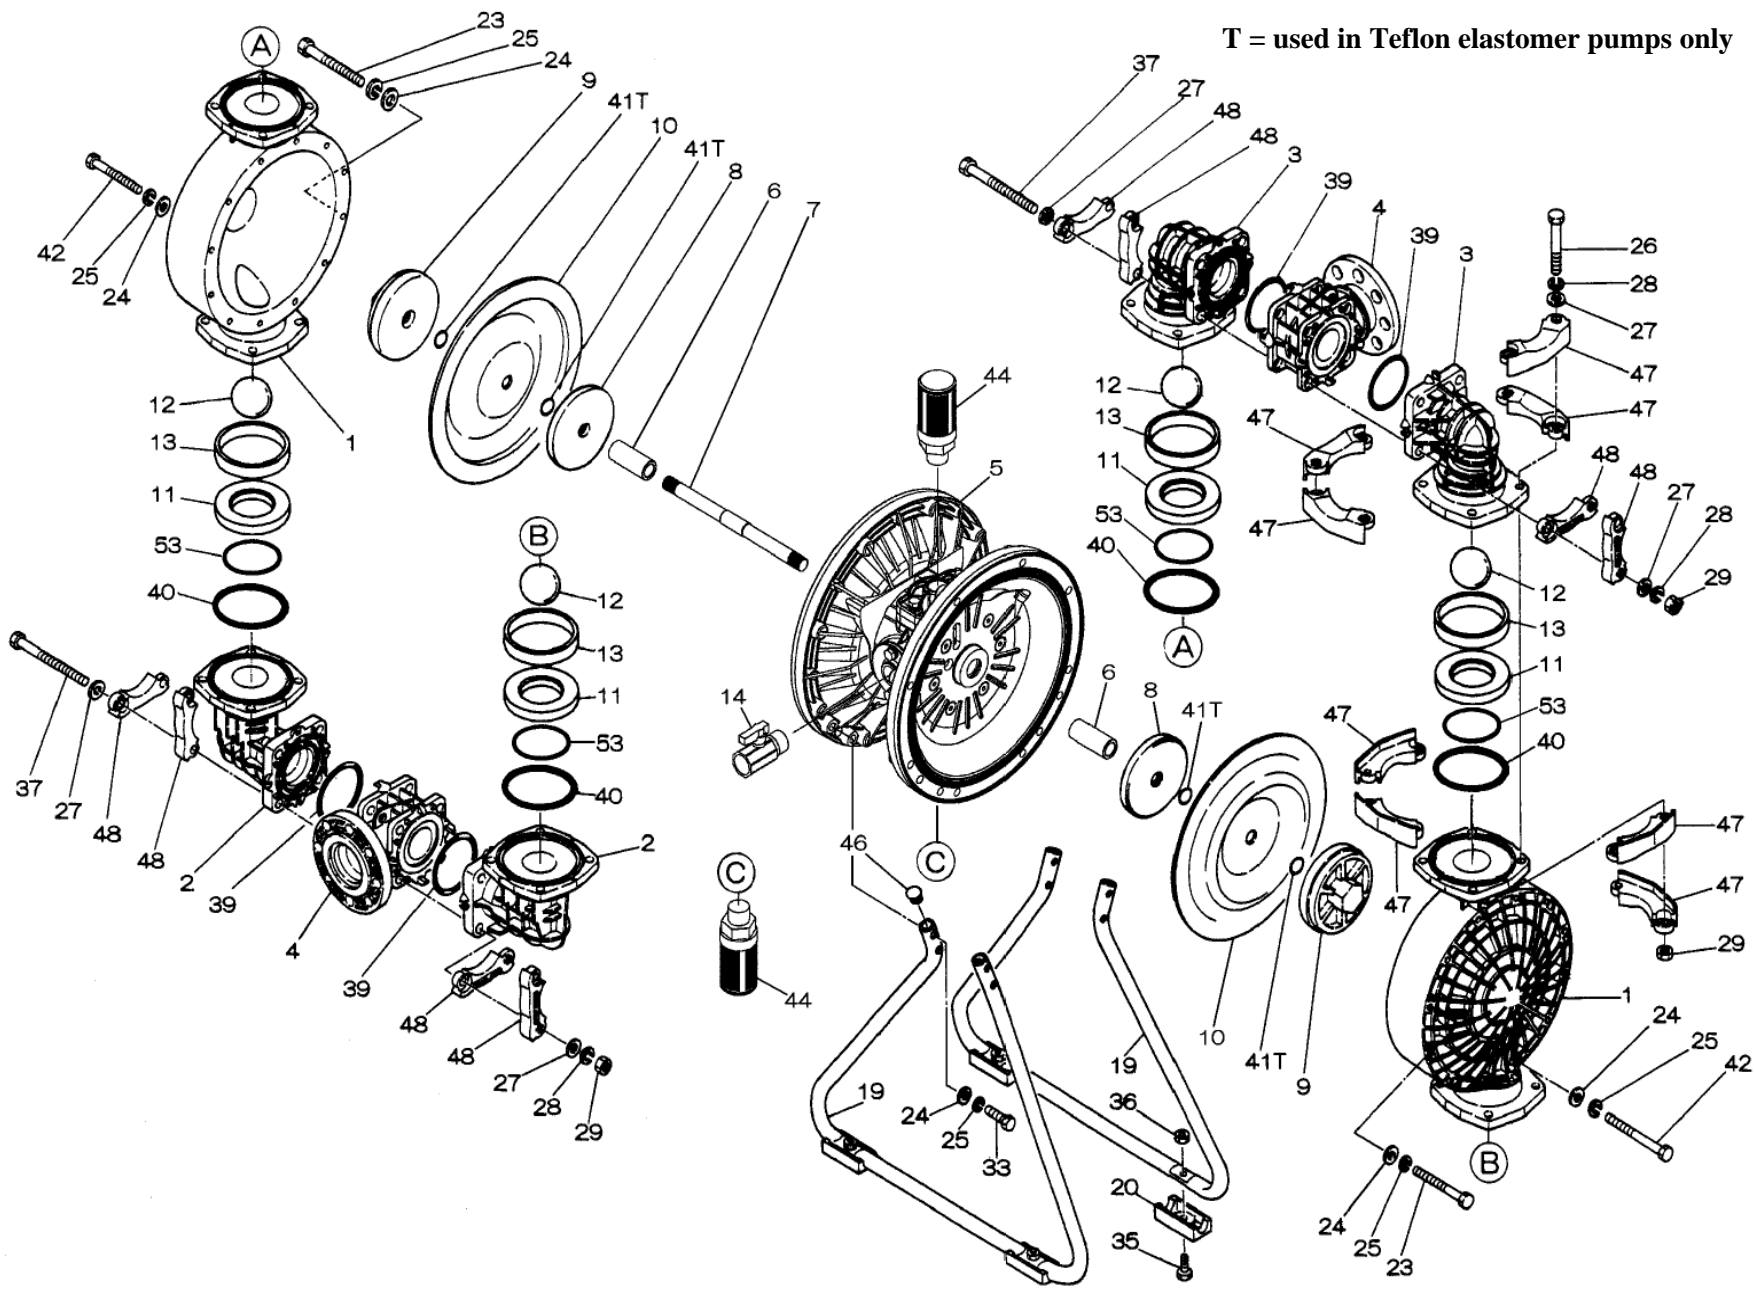

T = used in Teflon elastomer pumps only

XDP

Yamada America, Inc.
 955 East Algonquin Rd
 Arlington Heights, IL 60005
 Phone: 847.631.9200
 Fax: 847.631.9273
 www.yamadapump.com

Model: DP-80BPN-HD
 Part # 854548

Reference No.	Description	Q'ty	Part No.
1	Out Chamber	2	780149
2	In Manifold	2	780246
3	Out Manifold	2	780152
4	Center Manifold	2	780250
5	Body Assembly	1	804780
6	Center Bushing	2	716253
7	Center Rod	1	716252
8	Center Disk	2	711906
9	Center Disk	2	780064
10	Diaphragm	2	771704
11	Valve Seat	4	772098
12	Ball	4	770587
13	Valve Guide	4	772099
14	Ball Valve	1	684322
19	Stand Body	2	711927
20	Cushion	4	771865
23	Bolt	20	683543
24	Plain Washer	32	631330
25	Spring Lock Washer	32	680257
26	Bolt	16	621213
27	Plain Washer	32	631331
28	Spring Lock Washer	24	680607
29	Nut	24	628014
33	Bolt	8	621179
35	Bolt	4	621149
36	Nut with Flange	4	683837
37	Bolt	8	683544
39	O-ring	4	640070
40	O-ring	4	640080
42	Bolt	4	683552
44	Silencer	2	804697
46	Cap	4	683641
47	Protector A	32	771789
48	Protector B	16	771790
53	O-ring	4	640143

Repair Kits

K80-PN Liquid Side Kit includes the following:

10	Diaphragm	2	771704
53	O-ring	4	640143
40	O-ring	4	640080
12	Ball	4	770587

K80-AM-DP-HD Air Side Kit includes the following:

Reference No.	Description	Q'ty	Part No.
5-3	Throat Bearing	2	773066
5-5	Center Rod Guide	1	773047
5-6	O-ring	2	640023
5-7	O-ring	2	640133
5-8	Gasket	2	773040
5-9	Gasket	2	773041
5-10	O-ring	2	640138
5-11	O-ring	8	640007
5-14	O-ring	2	640134
5-21	Bushing	4	773067
5-22	Spring	2	684537
5-24	Pin	2	700231

804784 Valve Body Assembly

Reference No.	Description	Q'ty	Part No.
5-13-1	Valve Body	1	716244
5-13-2	Gasket	1	773042
5-13-3	Valve Seat	1	716246
5-13-4	Block	1	773065
5-13-5	Block Holder	1	716245
5-13-6	Valve Guide	1	773064
5-13-7	Flat Head Screw	2	684384
5-13-8	Spring	1	706612
5-13-9	Ball	1	686271
5-13-10	Plug	2	772934
5-13-11	Screw	4	602299