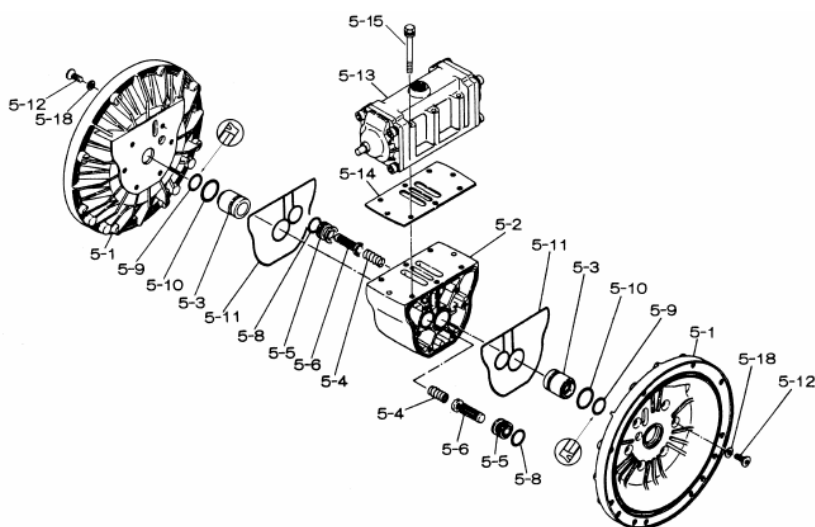

Yamada America, Inc.
955 East Algonquin Rd
Arlington Heights, IL 60005
Phone: 847.631.9200
Fax: 847.631.9273
www.yamadapump.com

Model: NDP-80BPE
Part # 852434

Reference No.	Description	Q'ty	Part No.
1	Out Chamber	2	780149
2	In Manifold	2	780246
3	Out Manifold	2	780152
4	Center Manifold	2	780250
5	Body Assembly	1	803113
7	Center Rod	1	711901
8	Center Disk	2	711906
9	Center Disk	2	780064
10	Diaphragm	2	771858
11	Valve Seat	4	772098
12	Ball	4	770596
13	Valve Guide	4	772099
14	Ball Valve	1	684322
15	Elbow	1	682523
19	Stand Body	2	711927
20	Cushion	4	771865
23	Bolt	20	683543
24	Plain Washer	32	631330
25	Spring Lock Washer	32	680257
26	Bolt	16	621213
27	Plain Washer	32	631331
28	Spring Lock Washer	24	680607
29	Nut	24	628014
33	Bolt	8	621179
35	Bolt	4	621149
36	Nut with Flange	4	683837
37	Bolt	8	683544
39	O-ring	4	684123
40	O-ring	4	684125
42	Bolt	4	683552
46	Cap	4	683641
47	Protector A	32	771789
48	Protector B	24	771790
53	O-ring	4	685443

Repair Kits

K80-PE Liquid Side Kit includes the following:

Reference No.	Description	Q'ty	Part No.
10	Diaphragm	2	771858
12	Ball	4	770596
53	O-ring	4	685443
40	O-ring	4	684125

K80-AM Air Side Kit includes the following:

Reference No.	Description	Q'ty	Part No.
5-3	Throat Bearing	2	772689
5-4	Spring	2	711937
5-5	Valve Seat	2	771740
5-6	Pilot Valve Assembly	2	832163
5-8	O-ring	7	640020
5-9	Packing	2	685444
5-10	O-ring	2	640029
5-11	Gasket	2	771742
5-14	Gasket	1	771712
5-13-8	Gasket	2	771738
5-13-12 Seal	Seal Ring	15	771732
5-13-12 Sleeve	Sleeve Assembly	1	803675

Body Assembly 803113

Reference No.	Description	Q'ty	Part No.
5-1	Air Chamber	2	711935
5-2	Body	1	711936
5-3	Throat Bearing	2	772689
5-4	Spring	2	711937
5-5	Valve Seat	2	771740
5-6	Pilot Valve Assembly	2	832163
5-8	O-ring	2	640020
5-9	Packing	2	685444
5-10	O-ring	2	640029
5-11	Gasket	2	771742
5-12	Flat Head Bolt	12	683812
5-13	Valve Body Assembly	1	802971
5-14	Gasket	1	771712
5-15	Bolt	6	684240
5-18	Plain Washer	12	684987