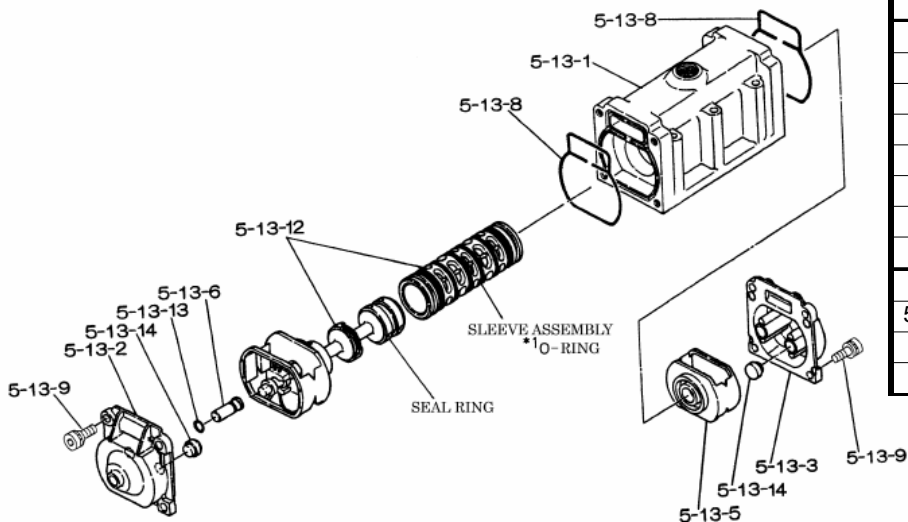

802971 Valve Body Assembly			
Reference			
No.	Description	Q'ty	Part No.
5-13-1	Valve Body	1	711931
5-13-2	Cap A	1	580999
5-13-3	Cap B	1	581000
5-13-5	Spring Stopper	1	771735
5-13-6	Reset Button	1	712976
5-13-8	Gasket	2	771738
5-13-9	Bolt	8	685036
5-13-12	C Spool Valve Assy.	1	803115
5-13-12 Seal	Seal Ring	15	771732
5-13-12 Sleeve	Sleeve Assembly	1	803675
5-13-13	O-ring	1	640005
5-13-14	Cushion	4	684128