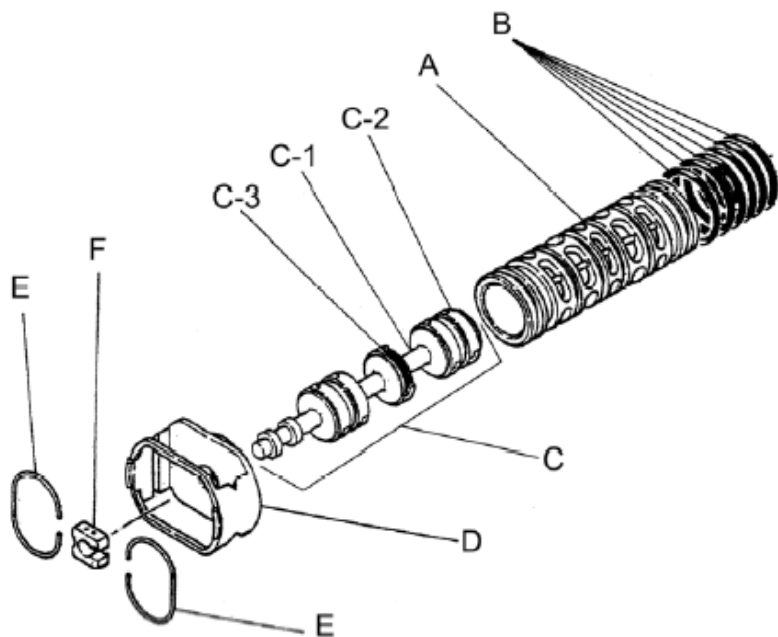

Repair Kits

K80-PE Liquid Side Kit includes the following:

Reference No.	Description	Q'ty	Part No.
10	Diaphragm	2	771858
12	Ball	4	770596
53	O-ring	4	685443
40	O-ring	4	684125

K80-AM Air Side Kit includes the following:

Reference No.	Description	Q'ty	Part No.
5-3	Throat Bearing	2	772689
5-4	Spring	2	711937
5-5	Valve Seat	2	771740
5-6	Pilot Valve Assembly	2	832163
5-8	O-ring	7	640020
5-9	Packing	2	685444
5-10	O-ring	2	640029
5-11	Gasket	2	771742
5-14	Gasket	1	771712
5-13-8	Gasket	2	771738
5-13-12 Seal	Seal Ring	15	771732
5-13-12 Sleeve	Sleeve Assembly	1	803675

Body Assembly 803113

Reference No.	Description	Q'ty	Part No.
5-1	Air Chamber	2	711935
5-2	Body	1	711936
5-3	Throat Bearing	2	772689
5-4	Spring	2	711937
5-5	Valve Seat	2	771740
5-6	Pilot Valve Assembly	2	832163
5-8	O-ring	2	640020
5-9	Packing	2	685444
5-10	O-ring	2	640029
5-11	Gasket	2	771742
5-12	Flat Head Bolt	12	683812
5-13	Valve Body Assembly	1	802971
5-14	Gasket	1	771712
5-15	Bolt	6	684240
5-18	Plain Washer	12	684987

Yamada America, Inc.
 955 East Algonquin Rd
 Arlington Heights, IL 60005
 Phone: 847.631.9200
 Fax: 847.631.9273
 www.yamadapump.com

802971 Valve Body Assembly			
Reference			
No.	Description	Q'ty	Part No.
5-13-1	Valve Body	1	711931
5-13-2	Cap A	1	580999
5-13-3	Cap B	1	581000
5-13-5	Spring Stopper	1	771735
5-13-6	Reset Button	1	712976
5-13-8	Gasket	2	771738
5-13-9	Bolt	8	685036
5-13-12	C Spool Valve Assy.	1	803115
5-13-12 Seal	Seal Ring	15	771732
5-13-12 Sleeve	Sleeve Assembly	1	803675
5-13-13	O-ring	1	640005
5-13-14	Cushion	4	684128