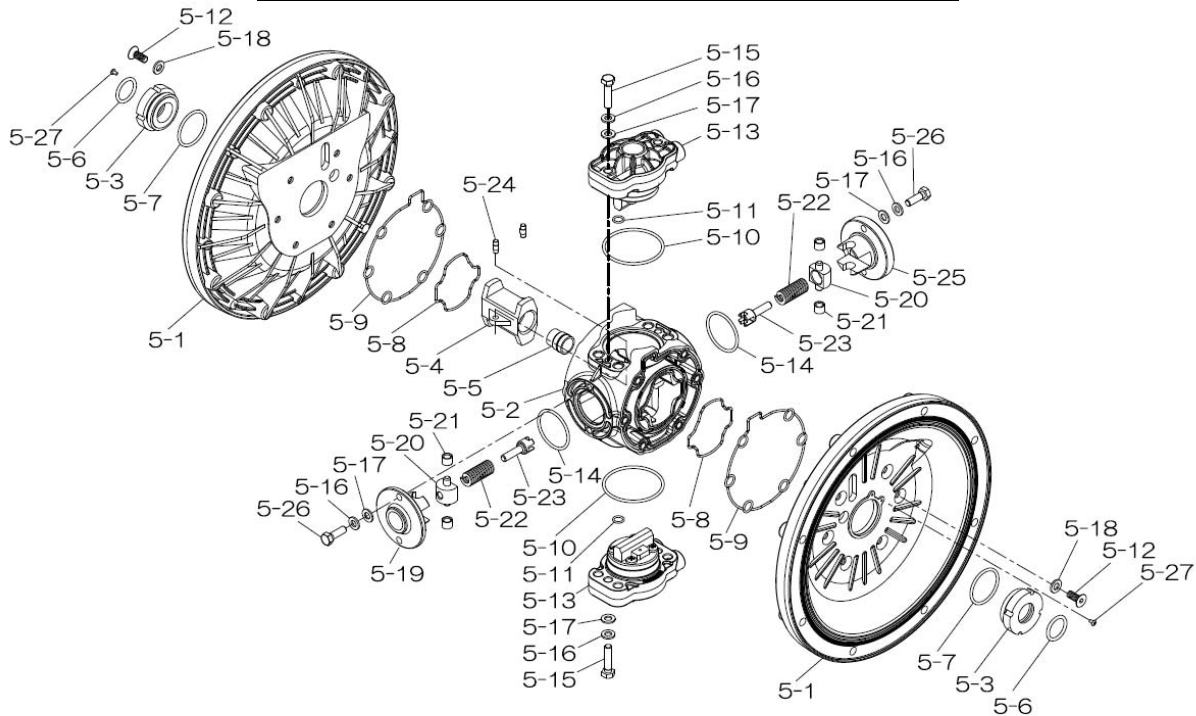

T = used in Teflon elastomer pumps only

Reference No.	Description	Q'ty	Part No.
1	Out Chamber	2	780147
2	In Manifold	2	780244
3	Out Manifold	2	780150
4	Center Manifold	2	780248
5	Body Assembly	1	804770
6	Center Bushing	2	716219
7T	Center Rod	1	716250
8T	Center Disk	2	707817
9T	Center Disk	2	771726
10	Diaphragm	2	770814
11	Valve Seat	4	772096
12	Ball	4	770692
14	Ball Valve	1	684321
16	Bushing	1	684339
19	Stand Body	2	711925
20	Cushion	4	771865
23	Bolt	16	686156
24	Plain Washer	68	631330
25	Spring Lock Washer	44	680257
26	Bolt	16	621183
33	Bolt	4	621179
34	Nut	24	628013
35	Bolt	4	621149
36	Nut with Flange	4	683837
37	Bolt	8	683542
39	O-ring	4	643060
40	O-ring	4	643064
41T	O-ring	4	643015
44	Silencer	2	804697
46	Cap	4	683641
53	O-ring	4	643136

**804784 Valve Body Assembly**

Reference No.	Description	Q'ty	Part No.
5-13-1	Valve Body	1	716244
5-13-2	Gasket	1	773042
5-13-3	Valve Seat	1	716246
5-13-4	Block	1	773065
5-13-5	Block Holder	1	716245
5-13-6	Valve Guide	1	773064
5-13-7	Flat Head Screw	2	684384
5-13-8	Spring	1	706612
5-13-9	Ball	1	686271
5-13-10	Plug	2	772934
5-13-11	Screw	4	602299

XDP

336B-00\_2011

Yamada America, Inc.  
955 East Algonquin Rd  
Arlington Heights, IL 60005  
Phone: 847.631.9200  
Fax: 847.631.9273  
www.yamadapump.com

Part # 854399

804770 Body Assembly

Reference			
No.	Description	Q'ty	Part No.
5-1	Air Chamber	2	716215
5-2	Body	1	716256
5-3	Throat Bearing	2	773048
5-4	Valve Switcher	1	716214
5-5	Center Rod Guide	1	773047
5-6	O-ring	2	640023
5-7	O-ring	2	640133
5-8	Gasket	2	773040
5-9	Gasket	2	773041
5-10	O-ring	2	640138
5-11	O-ring	8	640007
5-12	Flat Head Bolt	12	683812
5-13	Valve Body Assembly	2	804784
5-14	O-ring	2	640134
5-15	Bolt	4	611153
5-16	Spring Washer	8	631420
5-17	Plain Washer	8	631013
5-18	Plain Washer	12	684987
5-19	Retainer B	1	716249
5-20	Spring Retainer	2	713620
5-21	Bushing	4	773067
5-22	Spring	2	684537
5-23	Trip Arm	2	714446
5-24	Pin	2	700231
5-25	Retainer A	1	716216
5-26	Bolt	4	611149
5-27	Tapping Screws	2	686337