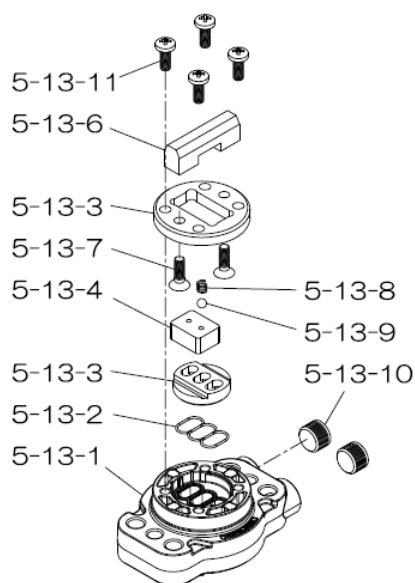

T = used in Teflon elastomer pumps only

Reference No.	Description	Q'ty	Part No.
1	Out Chamber	2	780147
2	In Manifold	2	780244
3	Out Manifold	2	780150
4	Center Manifold	2	780248
5	Body Assembly	1	804770
6	Center Bushing	2	716219
7T	Center Rod	1	716250
8T	Center Disk	2	707817
9T	Center Disk	2	771726
10	Diaphragm	2	770814
11	Valve Seat	4	772096
12	Ball	4	770692
14	Ball Valve	1	684321
16	Bushing	1	684339
19	Stand Body	2	711925
20	Cushion	4	771865
23	Bolt	16	686156
24	Plain Washer	68	631330
25	Spring Lock Washer	44	680257
26	Bolt	16	621183
33	Bolt	4	621179
34	Nut	24	628013
35	Bolt	4	621149
36	Nut with Flange	4	683837
37	Bolt	8	683542
39	O-ring	4	643060
40	O-ring	4	643064
41T	O-ring	4	643015
44	Silencer	2	804697
46	Cap	4	683641
53	O-ring	4	643136

**Repair Kits**

**K40-PT Liquid Side Kit includes the following:**

10	Diaphragm	2	770814
40	O-ring	4	643064
53	O-ring	4	643136
41T	O-ring	4	643015
12	Ball	4	770692

**K45-AM-DP-HD Air Side Kit includes the following:**

**804784 Valve Body Assembly**

Reference No.	Description	Q'ty	Part No.
5-13-1	Valve Body	1	716244
5-13-2	Gasket	1	773042
5-13-3	Valve Seat	1	716246
5-13-4	Block	1	773065
5-13-5	Block Holder	1	716245
5-13-6	Valve Guide	1	773064
5-13-7	Flat Head Screw	2	684384
5-13-8	Spring	1	706612
5-13-9	Ball	1	686271
5-13-10	Plug	2	772934
5-13-11	Screw	4	602299