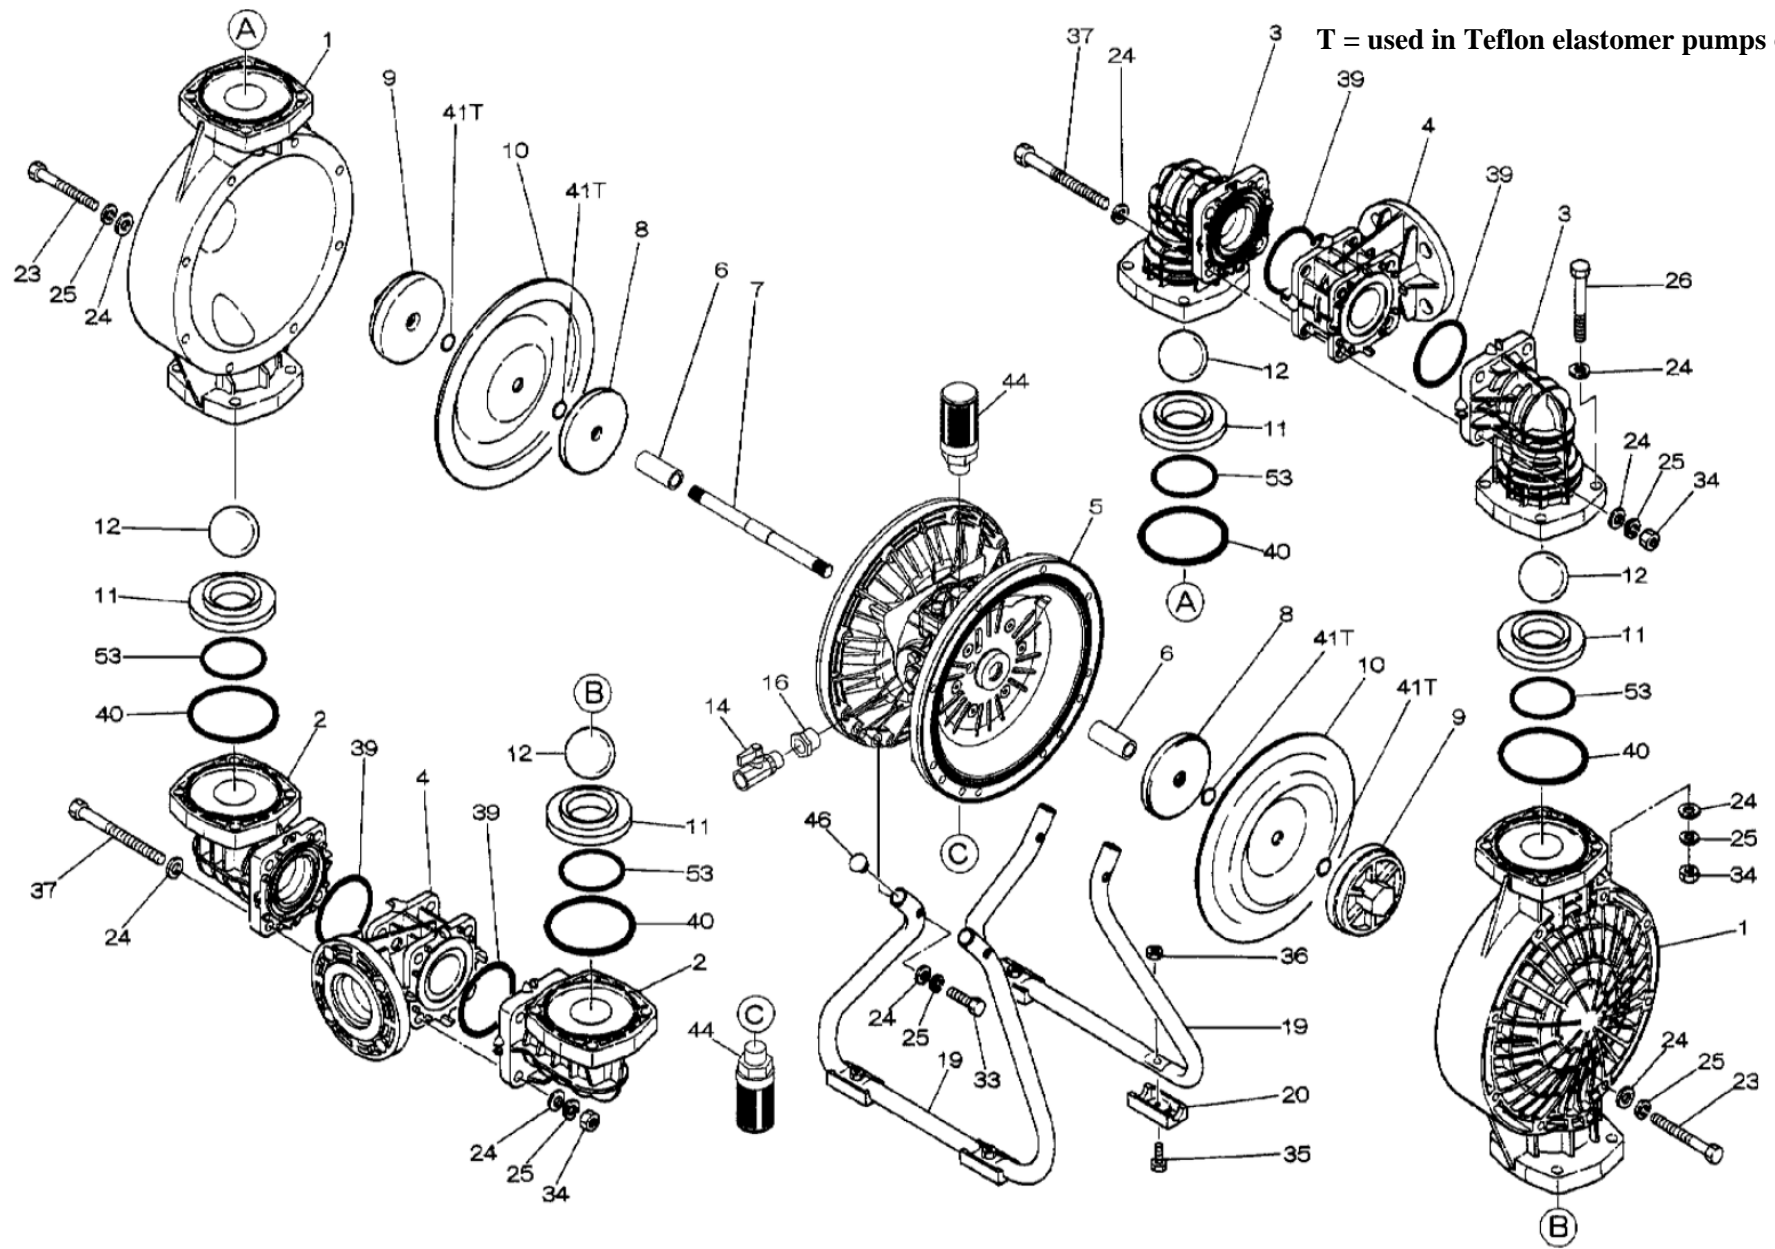

T = used in Teflon elastomer pumps only

Reference No.	Description	Q'ty	Part No.
1	Out Chamber	2	780147
2	In Manifold	2	780244
3	Out Manifold	2	780150
4	Center Manifold	2	780248
5	Body Assembly	1	804770
6	Center Bushing	2	716219
7T	Center Rod	1	716250
8T	Center Disk	2	707817
9T	Center Disk	2	771726
10	Diaphragm	2	770814
11	Valve Seat	4	772096
12	Ball	4	770692
14	Ball Valve	1	684321
16	Bushing	1	684339
19	Stand Body	2	711925
20	Cushion	4	771865
23	Bolt	16	686156
24	Plain Washer	68	631330
25	Spring Lock Washer	44	680257
26	Bolt	16	621183
33	Bolt	4	621179
34	Nut	24	628013
35	Bolt	4	621149
36	Nut with Flange	4	683837
37	Bolt	8	683542
39	O-ring	4	643060
40	O-ring	4	643064
41T	O-ring	4	643015
44	Silencer	2	804697
46	Cap	4	683641
53	O-ring	4	643136

**Repair Kits**

**K40-PT Liquid Side Kit includes the following:**

10	Diaphragm	2	770814
40	O-ring	4	643064
53	O-ring	4	643136
41T	O-ring	4	643015
12	Ball	4	770692

**K45-AM-DP-HD Air Side Kit includes the following:**

5-3	Throat Bearing	2	773048
5-5	Center Rod Guide	1	773047
5-6	O-ring	2	640023
5-7	O-ring	2	640133
5-8	Gasket	2	773040
5-9	Gasket	2	773041
5-10	O-ring	2	640138
5-11	O-ring	8	640007
5-14	O-ring	2	640134
5-21	Bushing	4	773067
5-22	Spring	2	684537
5-24	Pin	2	700231

**804784 Valve Body Assembly**

Reference No.	Description	Q'ty	Part No.
5-13-1	Valve Body	1	716244
5-13-2	Gasket	1	773042
5-13-3	Valve Seat	1	716246
5-13-4	Block	1	773065
5-13-5	Block Holder	1	716245
5-13-6	Valve Guide	1	773064
5-13-7	Flat Head Screw	2	684384
5-13-8	Spring	1	706612
5-13-9	Ball	1	686271
5-13-10	Plug	2	772934
5-13-11	Screw	4	602299