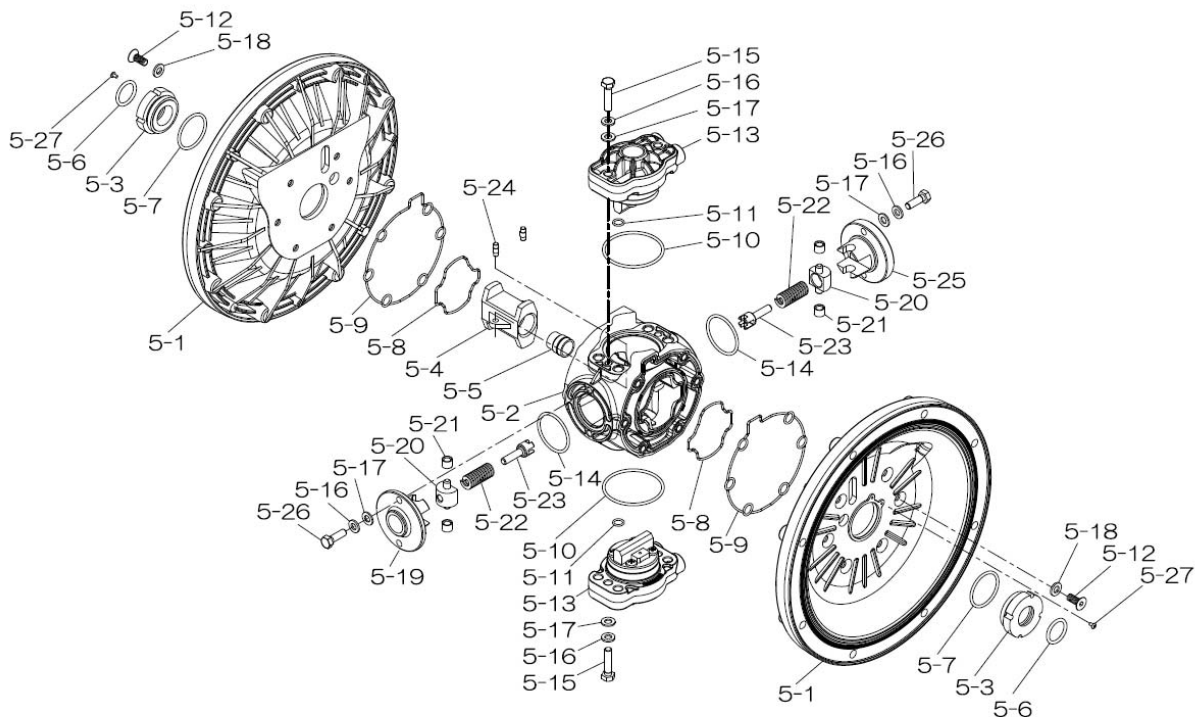

**804784 Valve Body Assembly**

Reference No.	Description	Q'ty	Part No.
5-13-1	Valve Body	1	716244
5-13-2	Gasket	1	773042
5-13-3	Valve Seat	1	716246
5-13-4	Block	1	773065
5-13-5	Block Holder	1	716245
5-13-6	Valve Guide	1	773064
5-13-7	Flat Head Screw	2	684384
5-13-8	Spring	1	706612
5-13-9	Ball	1	686271
5-13-10	Plug	2	772934
5-13-11	Screw	4	602299

XDP

336B-00\_2011

Yamada America, Inc.  
 955 East Algonquin Rd  
 Arlington Heights, IL 60005  
 Phone: 847.631.9200  
 Fax: 847.631.9273  
 www.yamadapump.com

804778 Body Assembly

Reference			
No.	Description	Q'ty	Part No.
5-1	Air Chamber	2	716247
5-2	Body	1	716256
5-3	Throat Bearing	2	773048
5-4	Valve Switcher	1	716214
5-5	Center Rod Guide	1	773047
5-6	O-ring	2	640023
5-7	O-ring	2	640133
5-8	Gasket	2	773040
5-9	Gasket	2	773041
5-10	O-ring	2	640138
5-11	O-ring	8	640007
5-12	Flat Head Bolt	12	683812
5-13	Valve Body Assembly	2	804784
5-14	O-ring	2	640134
5-15	Bolt	4	611153
5-16	Spring Washer	8	631420
5-17	Plain Washer	8	631013
5-18	Plain Washer	12	684987
5-19	Retainer B	1	716249
5-20	Spring Retainer	2	713620
5-21	Bushing	4	773067
5-22	Spring	2	684537
5-23	Trip Arm	2	714446
5-24	Pin	2	700231
5-25	Retainer A	1	716216
5-26	Bolt	4	611149
5-27	Tapping Screws	2	686337