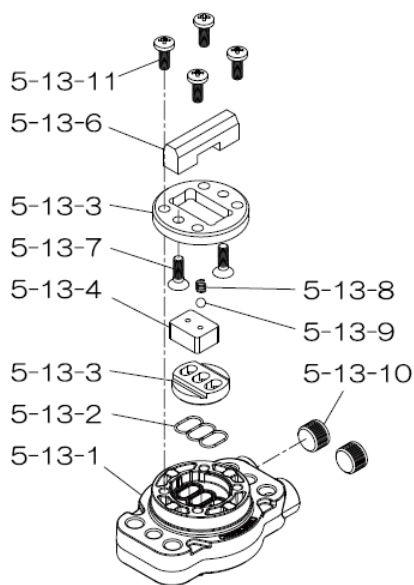

Reference No.	Description	Q'ty	Part No.
1	Out Chamber	2	712932
2	In Manifold - Flange	1	712557
2	In Manifold - NPT	1	712559
3	Out Manifold - Flange	1	712556
3	Out Manifold - NPT	1	712558
5	Body Assembly	1	804778
6	Center Bushing	2	716219
7	Center Rod	1	716218
8	Center Disk	2	711904
9	Center Disk	2	711905
10	Diaphragm	2	771855
11	Valve Seat	4	771957
12	Ball	4	770627
14	Ball Valve	1	684322
19	Pump Base	2	711928
20	Cushion	4	771402
21	Nut	2	683408
22	Coned Disk Spring	2	682740
23	Bolt	16	621180
23a	Wave Spring Washer	16	631937
24	Plain Washer	4	631174
25	Wave Spring Washer	4	631937
26	Bolt	12	621202
27	Plain Washer	12	631175
28	Spring Lock Washer	12	631938
29	Nut	12	628014
33	Bolt	4	621175
34	Nut	4	628013
35	Bolt	4	611149
36	Nut with Flange	4	682276
40	O-ring	4	640069
44	Silencer	2	804697

**Repair Kits**

**K50-MC Liquid Side Kit includes the following:**

10	Diaphragm	2	771855
11	Valve Seat	4	771957
40	O-ring	4	640069
12	Ball	4	770627

**K45-AM-DP-HD Air Side Kit includes the following:**

5-3	Throat Bearing	2	773048
5-5	Center Rod Guide	1	773047
5-6	O-ring	2	640023
5-7	O-ring	2	640133
5-8	Gasket	2	773040
5-9	Gasket	2	773041
5-10	O-ring	2	640138
5-11	O-ring	8	640007
5-14	O-ring	2	640134
5-21	Bushing	4	773067
5-22	Spring	2	684537
5-24	Pin	2	700231

**804784 Valve Body Assembly**

Reference No.	Description	Q'ty	Part No.
5-13-1	Valve Body	1	716244
5-13-2	Gasket	1	773042
5-13-3	Valve Seat	1	716246
5-13-4	Block	1	773065
5-13-5	Block Holder	1	716245
5-13-6	Valve Guide	1	773064
5-13-7	Flat Head Screw	2	684384
5-13-8	Spring	1	706612
5-13-9	Ball	1	686271
5-13-10	Plug	2	772934
5-13-11	Screw	4	602299