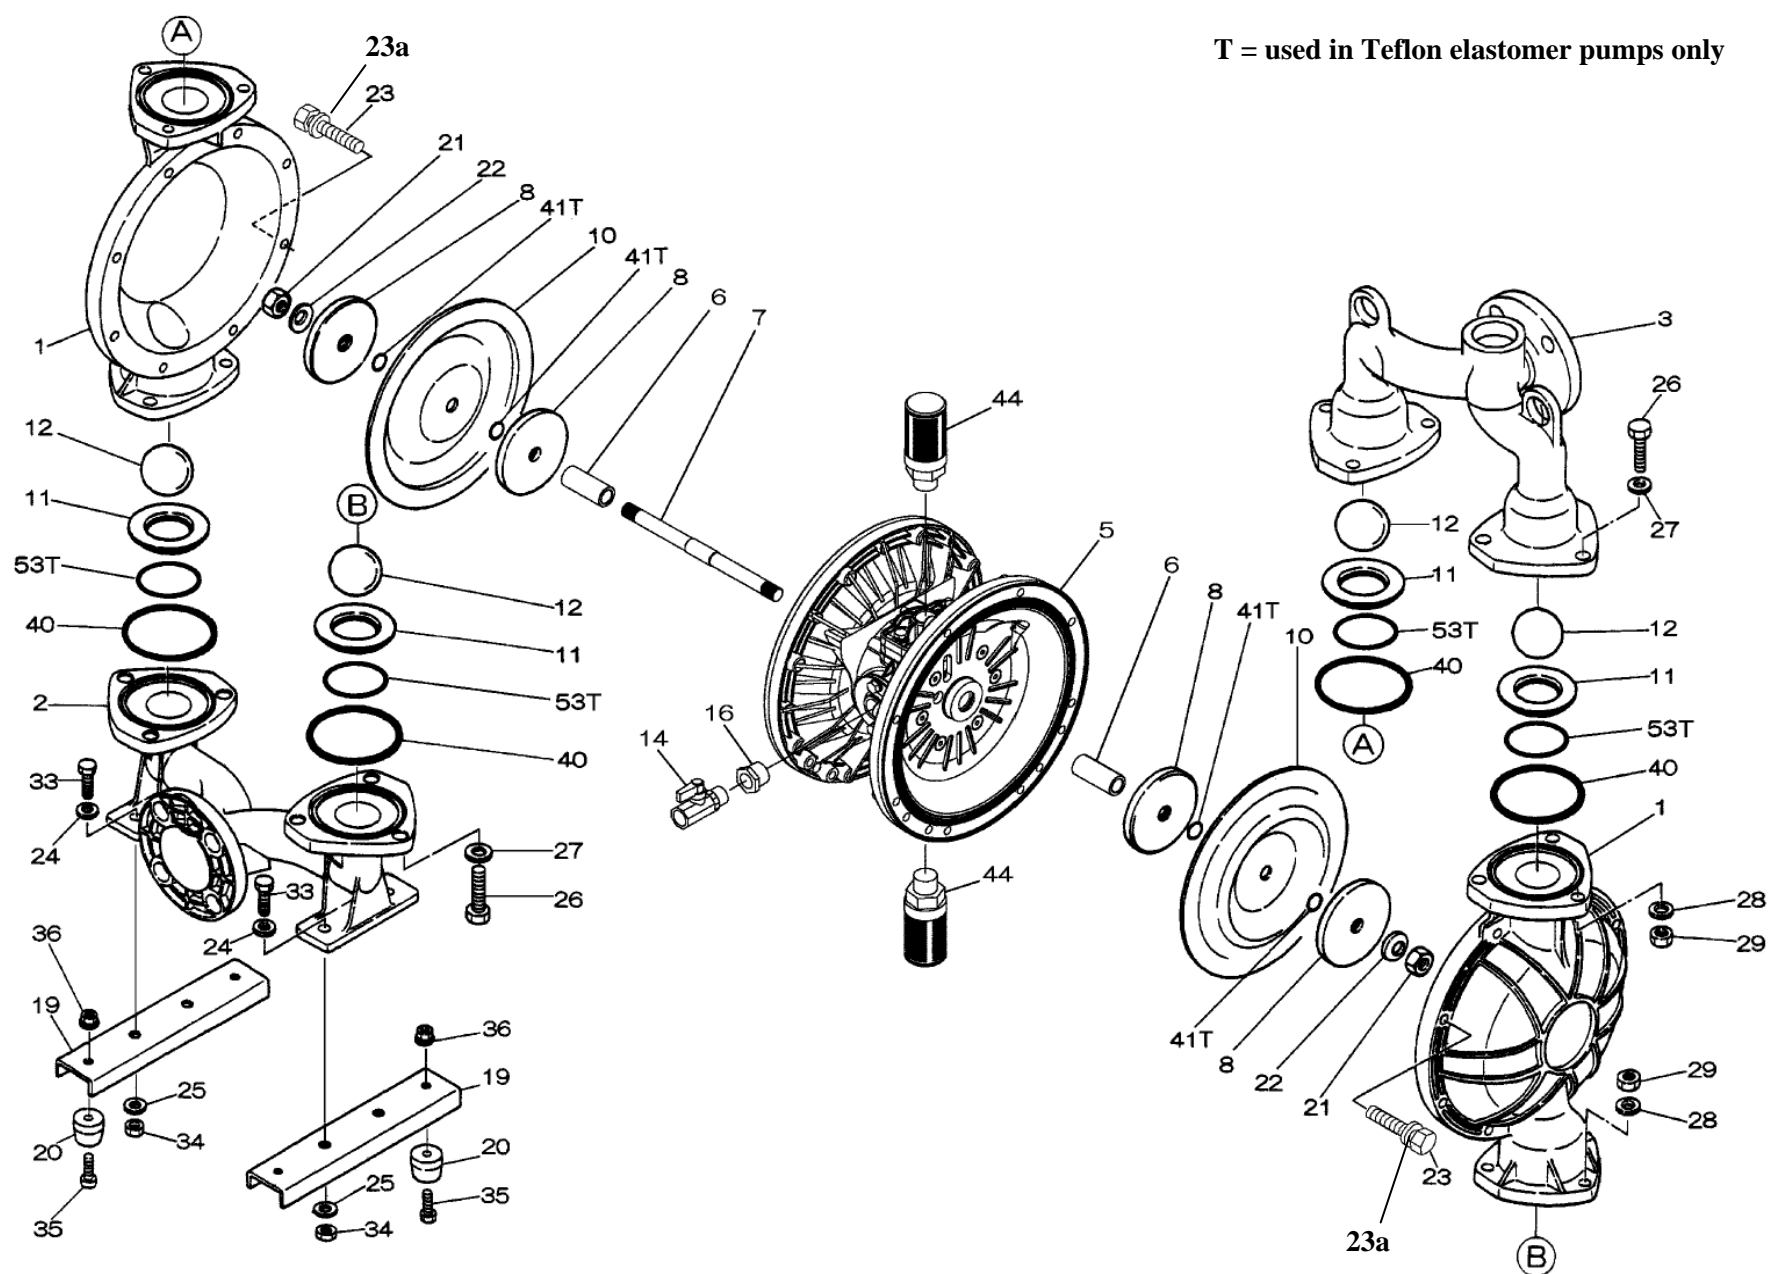

T = used in Teflon elastomer pumps only

XDP

Yamada America, Inc.  
 955 East Algonquin Rd  
 Arlington Heights, IL 60005  
 Phone: 847.631.9200  
 Fax: 847.631.9273  
 www.yamadapump.com

Model: DP-50BSC-HD  
 Part # 854434 - NPT  
 Part # 854427 - Flange

Reference No.	Description	Q'ty	Part No.
1	Out Chamber	2	712932
2	In Manifold - Flange	1	712557
2	In Manifold - NPT	1	712559
3	Out Manifold - Flange	1	712556
3	Out Manifold - NPT	1	712558
5	Body Assembly	1	804778
6	Center Bushing	2	716219
7	Center Rod	1	716218
8	Center Disk	2	711904
9	Center Disk	2	711905
10	Diaphragm	2	771855
11	Valve Seat	4	771957
12	Ball	4	770627
14	Ball Valve	1	684322
19	Pump Base	2	711928
20	Cushion	4	771402
21	Nut	2	683408
22	Coned Disk Spring	2	682740
23	Bolt	16	621180
23a	Wave Spring Washer	16	631937
24	Plain Washer	4	631174
25	Wave Spring Washer	4	631937
26	Bolt	12	621202
27	Plain Washer	12	631175
28	Spring Lock Washer	12	631938
29	Nut	12	628014
33	Bolt	4	621175
34	Nut	4	628013
35	Bolt	4	611149
36	Nut with Flange	4	682276
40	O-ring	4	640069
44	Silencer	2	804697

**Repair Kits**

**K50-MC Liquid Side Kit includes the following:**

10	Diaphragm	2	771855
11	Valve Seat	4	771957
40	O-ring	4	640069
12	Ball	4	770627

**K45-AM-DP-HD Air Side Kit includes the following:**

5-3	Throat Bearing	2	773048
5-5	Center Rod Guide	1	773047
5-6	O-ring	2	640023
5-7	O-ring	2	640133
5-8	Gasket	2	773040
5-9	Gasket	2	773041
5-10	O-ring	2	640138
5-11	O-ring	8	640007
5-14	O-ring	2	640134
5-21	Bushing	4	773067
5-22	Spring	2	684537
5-24	Pin	2	700231

**804784 Valve Body Assembly**

Reference No.	Description	Q'ty	Part No.
5-13-1	Valve Body	1	716244
5-13-2	Gasket	1	773042
5-13-3	Valve Seat	1	716246
5-13-4	Block	1	773065
5-13-5	Block Holder	1	716245
5-13-6	Valve Guide	1	773064
5-13-7	Flat Head Screw	2	684384
5-13-8	Spring	1	706612
5-13-9	Ball	1	686271
5-13-10	Plug	2	772934
5-13-11	Screw	4	602299