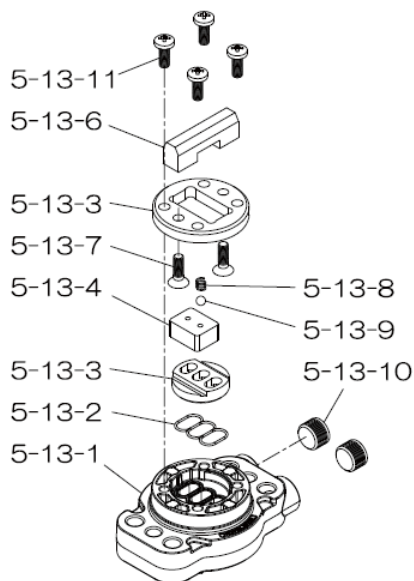

Reference No.	Description	Q'ty	Part No.
1	Out Chamber	2	580962
2	In Manifold	1	714371
3	Out Manifold	1	714365
5	Body Assembly	1	804780
6	Center Bushing	2	716253
7	Center Rod	1	716252
8	Center Disk	4	711906
10	Diaphragm	2	771977
11	Valve Seat	4	772005
12	Ball	4	770596
14	Ball Valve	1	684322
19	Pump Base	2	711912
20	Cushion	4	771402
21	Nut	2	683408
22	Coned Disk Spring	2	682740
23	Bolt	20	686025
24	Plain Washer	4	631014
25	Wave Spring Washer	4	631917
26	Bolt	16	611204
27	Plain Washer	16	631015
28	Spring Lock Washer	16	631918
29	Nut	16	627014
33	Bolt	4	611177
34	Nut	4	627013
35	Bolt	4	611149
36	Nut with Flange	4	682276
40	O-ring	4	684124
42	Bolt	4	686164
42a	Wave Spring Washer	4	631917
44	Silencer	2	804697

Repair Kits

K80-MS Liquid Side Kit includes the following:

Reference No.	Description	Q'ty	Part No.
10	Diaphragm	2	771977
11	Valve Seat	4	772005
40	O-ring	4	684124
12	Ball	4	770596

K80-AM-DP-HD Air Side Kit includes the following:

Reference No.	Description	Q'ty	Part No.
5-3	Throat Bearing	2	773066
5-5	Center Rod Guide	1	773047
5-6	O-ring	2	640023
5-7	O-ring	2	640133
5-8	Gasket	2	773040
5-9	Gasket	2	773041
5-10	O-ring	2	640138
5-11	O-ring	8	640007
5-14	O-ring	2	640134
5-21	Bushing	4	773067
5-22	Spring	2	684537
5-24	Pin	2	700231

804784 Valve Body Assembly

Reference No.	Description	Q'ty	Part No.
5-13-1	Valve Body	1	716244
5-13-2	Gasket	1	773042
5-13-3	Valve Seat	1	716246
5-13-4	Block	1	773065
5-13-5	Block Holder	1	716245
5-13-6	Valve Guide	1	773064
5-13-7	Flat Head Screw	2	684384
5-13-8	Spring	1	706612
5-13-9	Ball	1	686271
5-13-10	Plug	2	772934
5-13-11	Screw	4	602299