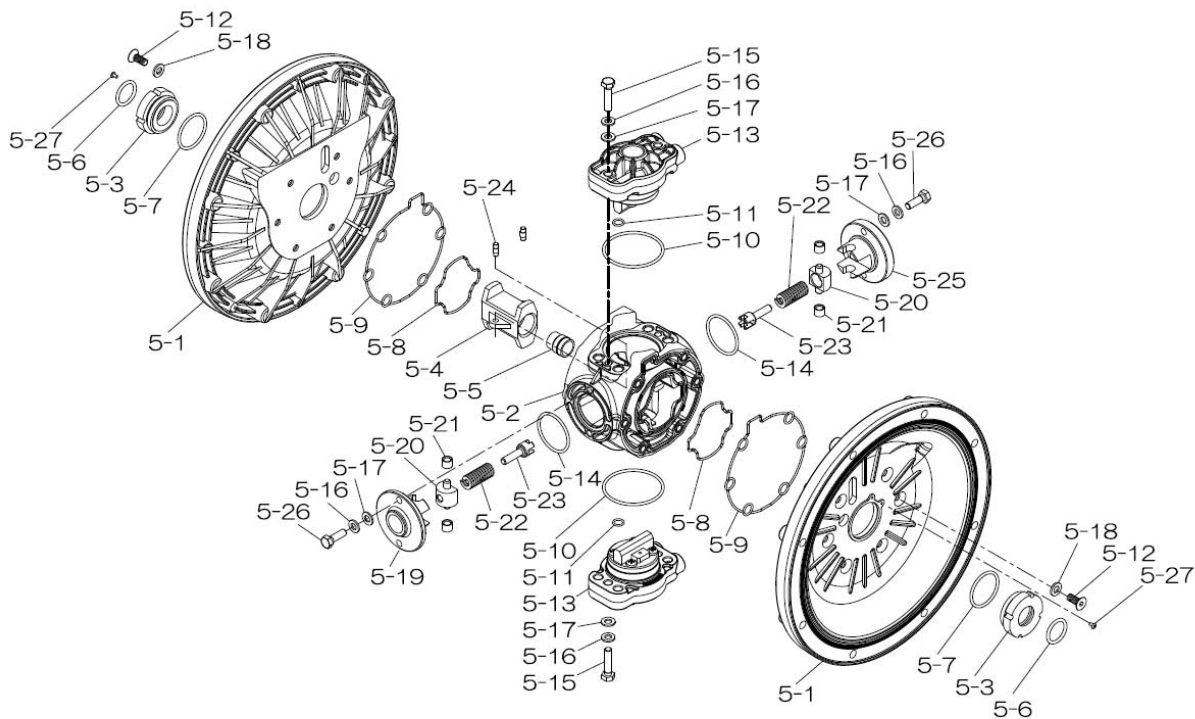

Reference No.	Description	Q'ty	Part No.
1	Out Chamber	2	580962
2	In Manifold	1	714371
3	Out Manifold	1	714365
5	Body Assembly	1	804780
6	Center Bushing	2	716253
7	Center Rod	1	716252
8	Center Disk	4	711906
10	Diaphragm	2	771977
11	Valve Seat	4	772005
12	Ball	4	770596
14	Ball Valve	1	684322
19	Pump Base	2	711912
20	Cushion	4	771402
21	Nut	2	683408
22	Coned Disk Spring	2	682740
23	Bolt	20	686025
24	Plain Washer	4	631014
25	Wave Spring Washer	4	631917
26	Bolt	16	611204
27	Plain Washer	16	631015
28	Spring Lock Washer	16	631918
29	Nut	16	627014
33	Bolt	4	611177
34	Nut	4	627013
35	Bolt	4	611149
36	Nut with Flange	4	682276
40	O-ring	4	684124
42	Bolt	4	686164
42a	Wave Spring Washer	4	631917
44	Silencer	2	804697

804784 Valve Body Assembly

Reference No.	Description	Q'ty	Part No.
5-13-1	Valve Body	1	716244
5-13-2	Gasket	1	773042
5-13-3	Valve Seat	1	716246
5-13-4	Block	1	773065
5-13-5	Block Holder	1	716245
5-13-6	Valve Guide	1	773064
5-13-7	Flat Head Screw	2	684384
5-13-8	Spring	1	706612
5-13-9	Ball	1	686271
5-13-10	Plug	2	772934
5-13-11	Screw	4	602299

XDP

336B-00\_2011

Yamada America, Inc.  
 955 East Algonquin Rd  
 Arlington Heights, IL 60005  
 Phone: 847.631.9200  
 Fax: 847.631.9273  
 www.yamadapump.com

Part # 854498

804780 Body Assembly

Reference No.	Description	Q'ty	Part No.
5-1	Air Chamber	2	716248
5-2	Body	1	716256
5-3	Throat Bearing	2	773066
5-4	Valve Switcher	1	716214
5-5	Center Rod Guide	1	773047
5-6	O-ring	2	640023
5-7	O-ring	2	640133
5-8	Gasket	2	773040
5-9	Gasket	2	773041
5-10	O-ring	2	640138
5-11	O-ring	8	640007
5-12	Flat Head Bolt	12	683812
5-13	Valve Body Assembly	2	804784
5-14	O-ring	2	640134
5-15	Bolt	4	611153
5-16	Spring Washer	8	631420
5-17	Plain Washer	8	631013
5-18	Plain Washer	12	684987
5-19	Retainer B	1	716249
5-20	Spring Retainer	2	713620
5-21	Bushing	4	773067
5-22	Spring	2	684537
5-23	Trip Arm	2	714446
5-24	Pin	2	700231
5-25	Retainer A	1	716216
5-26	Bolt	4	611149
5-27	Tapping Screws	2	686337