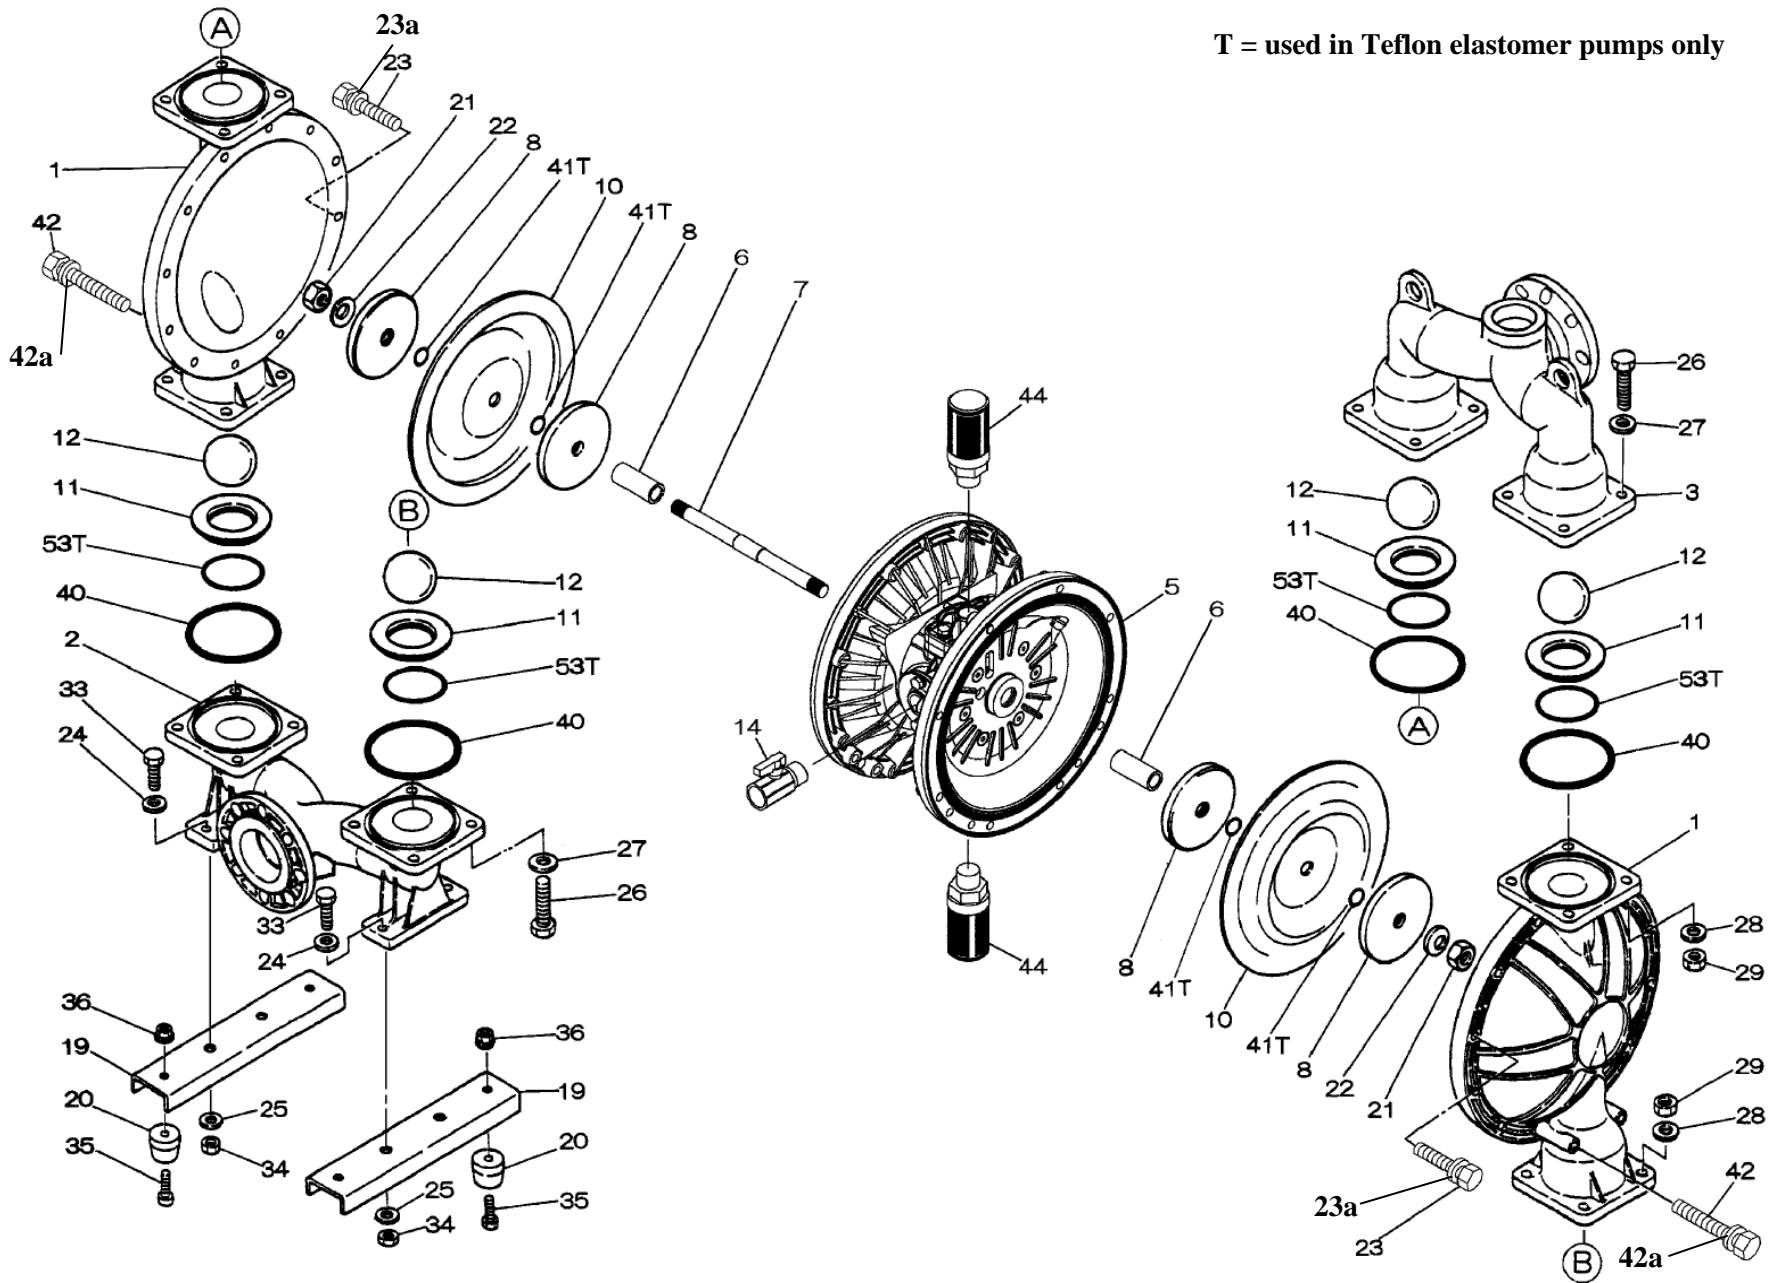

T = used in Teflon elastomer pumps only

Reference No.	Description	Q'ty	Part No.
1	Out Chamber	2	580962
2	In Manifold	1	714371
3	Out Manifold	1	714365
5	Body Assembly	1	804780
6	Center Bushing	2	716253
7	Center Rod	1	716252
8	Center Disk	4	711906
10	Diaphragm	2	771977
11	Valve Seat	4	772005
12	Ball	4	770596
14	Ball Valve	1	684322
19	Pump Base	2	711912
20	Cushion	4	771402
21	Nut	2	683408
22	Coned Disk Spring	2	682740
23	Bolt	20	686025
24	Plain Washer	4	631014
25	Wave Spring Washer	4	631917
26	Bolt	16	611204
27	Plain Washer	16	631015
28	Spring Lock Washer	16	631918
29	Nut	16	627014
33	Bolt	4	611177
34	Nut	4	627013
35	Bolt	4	611149
36	Nut with Flange	4	682276
40	O-ring	4	684124
42	Bolt	4	686164
42a	Wave Spring Washer	4	631917
44	Silencer	2	804697

Repair Kits

K80-MS Liquid Side Kit includes the following:

Reference No.	Description	Q'ty	Part No.
10	Diaphragm	2	771977
11	Valve Seat	4	772005
40	O-ring	4	684124
12	Ball	4	770596

K80-AM-DP-HD Air Side Kit includes the following:

Reference No.	Description	Q'ty	Part No.
5-3	Throat Bearing	2	773066
5-5	Center Rod Guide	1	773047
5-6	O-ring	2	640023
5-7	O-ring	2	640133
5-8	Gasket	2	773040
5-9	Gasket	2	773041
5-10	O-ring	2	640138
5-11	O-ring	8	640007
5-14	O-ring	2	640134
5-21	Bushing	4	773067
5-22	Spring	2	684537
5-24	Pin	2	700231