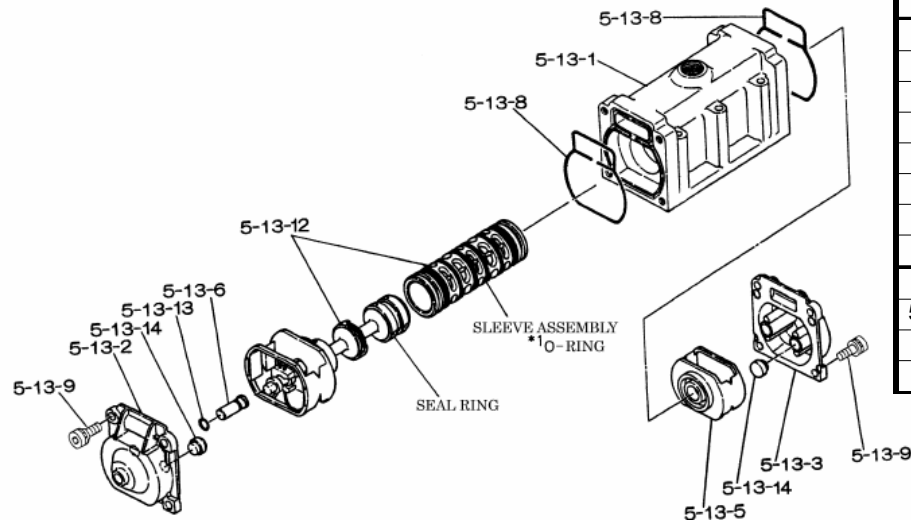

802971 Valve Body Assembly			
Reference No.	Description	Q'ty	Part No.
5-13-1	Valve Body	1	711931
5-13-2	Cap A	1	580999
5-13-3	Cap B	1	581000
5-13-5	Spring Stopper	1	771735
5-13-6	Reset Button	1	712976
5-13-8	Gasket	2	771738
5-13-9	Bolt	8	685036
5-13-12	C Spool Valve Assy.	1	803115
5-13-12 Seal	Seal Ring	15	771732
5-13-12 Sleeve	Sleeve Assembly	1	803675
5-13-13	O-ring	1	640005
5-13-14	Cushion	4	684128