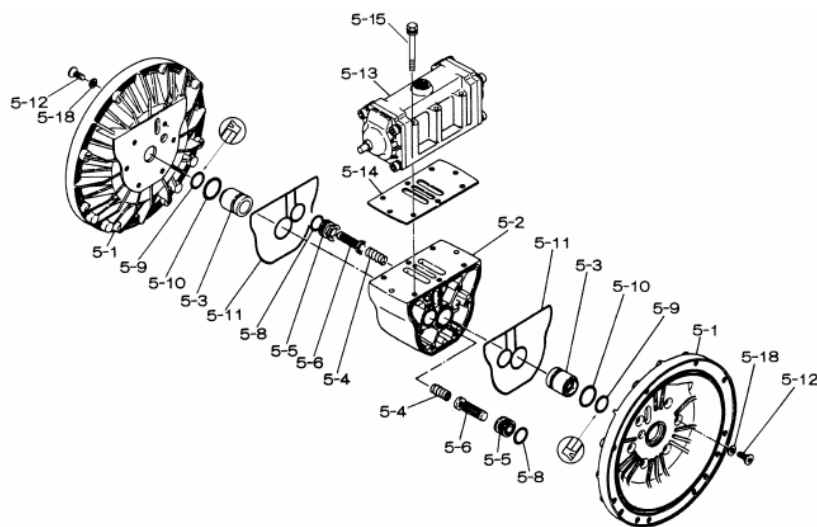

Yamada America, Inc.  
955 East Algonquin Rd  
Arlington Heights, IL 60005  
Phone: 847.631.9200  
Fax: 847.631.9273  
www.yamadapump.com

Model: NDP-40BVT  
Part # 853797  
Start Serial # 493125

Reference			
No.	Description	Q'ty	Part No.
1	Out Chamber	2	780257
2	In Manifold	2	780251
3	Out Manifold	2	780258
4	Center Manifold	2	780216
5	Body Assembly	1	803111
7	Center Rod	1	711939
8	Center Disk	2	707817
9	Center Disk	2	780207
10	Diaphragm	2	770814
11	Valve Seat	4	772739
12	Ball	4	770692
14	Ball Valve	1	684321
15	Elbow	1	682523
16	Bushing	1	684339
19	Pump Base	2	711925
20	Cushion	4	771865
23	Bolt	16	686156
24	Plain Washer	68	631330
25	Spring Lock Washer	44	680257
26	Bolt	16	621183
33	Bolt	4	621179
34	Nut	24	628013
35	Bolt	4	621149
36	Nut with Flange	4	683837
37	Bolt	8	683542
39	O-ring	4	643060
40	O-ring	4	643064
41T	O-ring	4	643015
46	Cap	4	683641
53T	O-ring	4	643136

Repair Kits			
<b>K40-VT-1 Liquid Side Kit includes the following:</b>			
10	Diaphragm	2	770814
12	Ball	4	770692
40	O-ring	4	643064
53T	O-ring	4	643136
41T	O-ring	4	643015
<b>K45-AM Air Side Kit includes the following:</b>			
5-3	Throat Bearing	2	772689
5-4	Spring	2	711937
5-5	Valve Seat	2	771740
5-6	Pilot Valve Assembly	2	832162
5-8	O-ring	7	640020
5-9	Packing	2	685444
5-10	O-ring	2	640029
5-11	Gasket	2	771742
5-14	Gasket	1	771712
5-13-8	Gasket	2	771738
5-13-12 Seal	Seal Ring	15	771732
5-13-12 Sleeve	Sleeve Assembly	1	803675

**Body Assembly 803111**

Reference			
No.	Description	Q'ty	Part No.
5-1	Air Chamber	2	711933
5-2	Body	1	711936
5-3	Throat Bearing	2	772689
5-4	Spring	2	711937
5-5	Pilot Valve Seat	2	771740
5-6	Pilot Valve Assembly	2	832162
5-8	O-ring	2	640020
5-9	Packing	2	685444
5-10	O-ring	2	640029
5-11	Gasket	2	771742
5-12	Flat Head Bolt	12	683812
5-13	Valve Body Assembly	1	802971
5-14	Gasket	1	771712
5-15	Bolt	6	684240
5-18	Plain Washer	12	684987