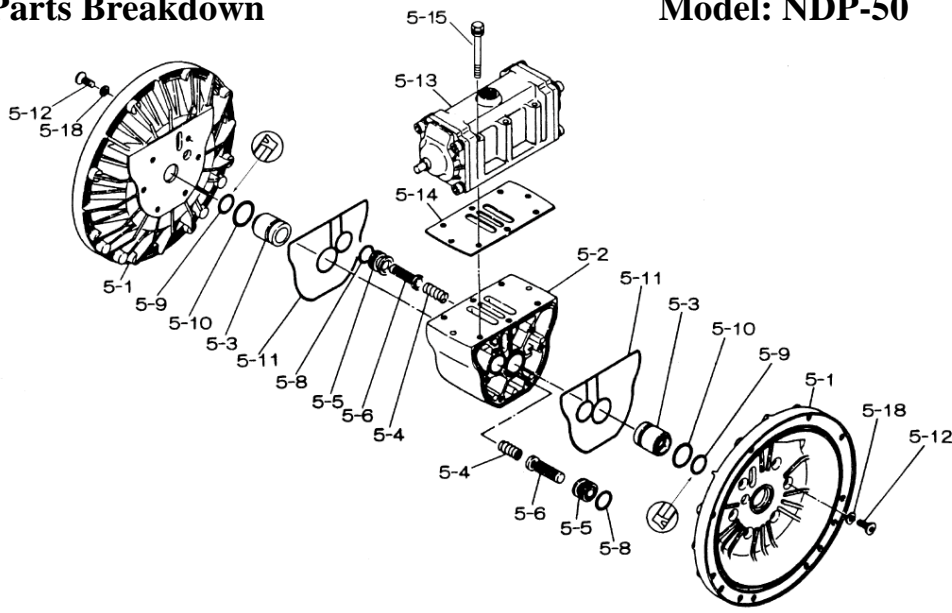

Yamada America, Inc.  
955 East Algonquin Rd  
Arlington Heights, IL 60005  
Phone: 847.631.9200  
www.yamadapump.com

Model: NDP-50BVE

Reference			
No.	Description	Q'ty	NDP-50BVE
1	Out Chamber	2	780153
2	In Manifold	2	772086
3	Out Manifold	2	780154
4	Center Manifold	2	780155
5	Body Assembly*	1	803112
7	Center Rod	1	711900
8	Center Disk	2	711904
9	Center Disk	2	771901
10	Diaphragm	2	771856
11	Valve Seat	4	772100
12	Ball	4	770633
14	Ball Valve	1	684322
15	Elbow	1	682523
19	Stand Body	2	711926
20	Cushion	4	771865
23	Bolt	16	683541
24	Plain Washer	24	631330
25	Spring Lock Washer	24	680257
26	Bolt	12	621213
27	Plain Washer	28	631331
28	Spring Lock Washer	20	680607
29	Nut	20	628014
33	Bolt	8	621179
35	Bolt	4	621149
36	Nut with Flange	4	683837
37	Bolt	8	684592
39	O-ring	4	684121
40	O-ring	4	684122
46	Cap	4	683641
47	Protector A	8	771786
48	Protector B	8	771787
49	Protector C	8	771788
51	Cushion	2	770582
53	O-ring	4	685448

Body Assembly 803112				
Reference	No.	Description	Q'ty	NDP-50
	5-1	Air Chamber	2	711934
	5-2	Body	1	711936
	5-3	Throat Bearing	2	772689
	5-4	Spring	2	711937
	5-5	Valve Seat	2	771740
	5-6	Pilot Valve Assembly	2	832162
	5-8	O-ring	2	640020
	5-9	Packing	2	685444
	5-10	O-ring	2	640029
	5-11	Gasket	2	771742
	5-12	Flat Head Bolt	12	683812
	5-13	Valve Body Assembly *	1	802971
	5-14	Gasket	1	771712
	5-15	Bolt	6	684240
	5-18	Plain Washer	12	684987

802971 Valve Body Assembly

802971 Valve Body Assembly				
Reference	No.	Description	Q'ty	NDP-50
	5-13-1	Valve Body	1	711931
	5-13-2	Cap A	1	580999
	5-13-3	Cap B	1	581000
	5-13-5	Spring Stopper	1	771735
	5-13-6	Reset Button	1	712976
	5-13-8	Gasket	2	771738
	5-13-9	Bolt	8	685036
	5-13-12	C Spool Valve Assy *	1	803115
	5-13-13	O-ring	1	640005
	5-13-14	Cushion	4	684128