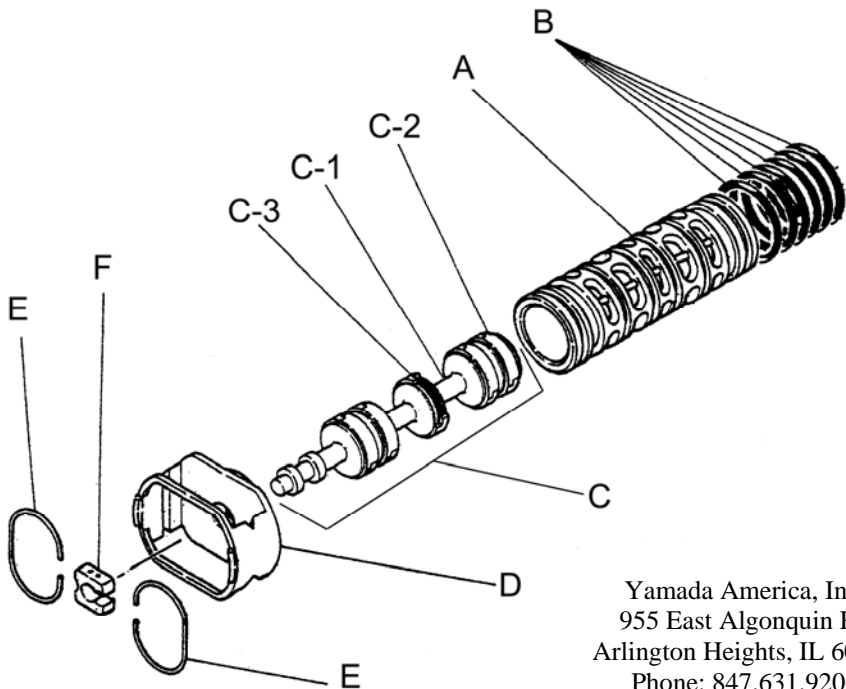

Yamada America, Inc.  
955 East Algonquin Rd  
Arlington Heights, IL 60005  
Phone: 847.631.9200  
www.yamadapump.com

Model: NDP-50BVE

Reference			
No.	Description	Q'ty	NDP-50BVE
1	Out Chamber	2	780153
2	In Manifold	2	772086
3	Out Manifold	2	780154
4	Center Manifold	2	780155
5	Body Assembly*	1	803112
7	Center Rod	1	711900
8	Center Disk	2	711904
9	Center Disk	2	771901
10	Diaphragm	2	771856
11	Valve Seat	4	772100
12	Ball	4	770633
14	Ball Valve	1	684322
15	Elbow	1	682523
19	Stand Body	2	711926
20	Cushion	4	771865
23	Bolt	16	683541
24	Plain Washer	24	631330
25	Spring Lock Washer	24	680257
26	Bolt	12	621213
27	Plain Washer	28	631331
28	Spring Lock Washer	20	680607
29	Nut	20	628014
33	Bolt	8	621179
35	Bolt	4	621149
36	Nut with Flange	4	683837
37	Bolt	8	684592
39	O-ring	4	684121
40	O-ring	4	684122
46	Cap	4	683641
47	Protector A	8	771786
48	Protector B	8	771787
49	Protector C	8	771788
51	Cushion	2	770582
53	O-ring	4	685448

Body Assembly 803112				
Reference	No.	Description	Q'ty	NDP-50
	5-1	Air Chamber	2	711934
	5-2	Body	1	711936
	5-3	Throat Bearing	2	772689
	5-4	Spring	2	711937
	5-5	Valve Seat	2	771740
	5-6	Pilot Valve Assembly	2	832162
	5-8	O-ring	2	640020
	5-9	Packing	2	685444
	5-10	O-ring	2	640029
	5-11	Gasket	2	771742
	5-12	Flat Head Bolt	12	683812
	5-13	Valve Body Assembly *	1	802971
	5-14	Gasket	1	771712
	5-15	Bolt	6	684240
	5-18	Plain Washer	12	684987

802971 Valve Body Assembly

802971 Valve Body Assembly				
Reference	No.	Description	Q'ty	NDP-50
	5-13-1	Valve Body	1	711931
	5-13-2	Cap A	1	580999
	5-13-3	Cap B	1	581000
	5-13-5	Spring Stopper	1	771735
	5-13-6	Reset Button	1	712976
	5-13-8	Gasket	2	771738
	5-13-9	Bolt	8	685036
	5-13-12	C Spool Valve Assy *	1	803115
	5-13-13	O-ring	1	640005
	5-13-14	Cushion	4	684128