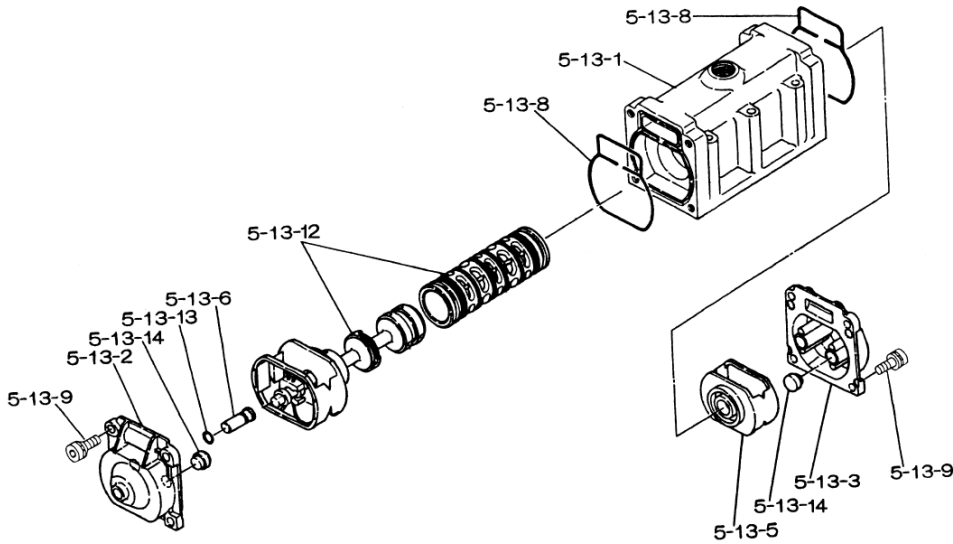

Yamada America, Inc.  
955 East Algonquin Rd  
Arlington Heights, IL 60005  
Phone: 847.631.9200  
www.yamadapump.com

Model: NDP-50BVE

Reference			
No.	Description	Q'ty	NDP-50BVE
1	Out Chamber	2	780153
2	In Manifold	2	772086
3	Out Manifold	2	780154
4	Center Manifold	2	780155
5	Body Assembly*	1	803112
7	Center Rod	1	711900
8	Center Disk	2	711904
9	Center Disk	2	771901
10	Diaphragm	2	771856
11	Valve Seat	4	772100
12	Ball	4	770633
14	Ball Valve	1	684322
15	Elbow	1	682523
19	Stand Body	2	711926
20	Cushion	4	771865
23	Bolt	16	683541
24	Plain Washer	24	631330
25	Spring Lock Washer	24	680257
26	Bolt	12	621213
27	Plain Washer	28	631331
28	Spring Lock Washer	20	680607
29	Nut	20	628014
33	Bolt	8	621179
35	Bolt	4	621149
36	Nut with Flange	4	683837
37	Bolt	8	684592
39	O-ring	4	684121
40	O-ring	4	684122
46	Cap	4	683641
47	Protector A	8	771786
48	Protector B	8	771787
49	Protector C	8	771788
51	Cushion	2	770582
53	O-ring	4	685448

Body Assembly 803112				
Reference	No.	Description	Q'ty	NDP-50
	5-1	Air Chamber	2	711934
	5-2	Body	1	711936
	5-3	Throat Bearing	2	772689
	5-4	Spring	2	711937
	5-5	Valve Seat	2	771740
	5-6	Pilot Valve Assembly	2	832162
	5-8	O-ring	2	640020
	5-9	Packing	2	685444
	5-10	O-ring	2	640029
	5-11	Gasket	2	771742
	5-12	Flat Head Bolt	12	683812
	5-13	Valve Body Assembly *	1	802971
	5-14	Gasket	1	771712
	5-15	Bolt	6	684240
	5-18	Plain Washer	12	684987

802971 Valve Body Assembly

802971 Valve Body Assembly				
Reference	No.	Description	Q'ty	NDP-50
	5-13-1	Valve Body	1	711931
	5-13-2	Cap A	1	580999
	5-13-3	Cap B	1	581000
	5-13-5	Spring Stopper	1	771735
	5-13-6	Reset Button	1	712976
	5-13-8	Gasket	2	771738
	5-13-9	Bolt	8	685036
	5-13-12	C Spool Valve Assy *	1	803115
	5-13-13	O-ring	1	640005
	5-13-14	Cushion	4	684128