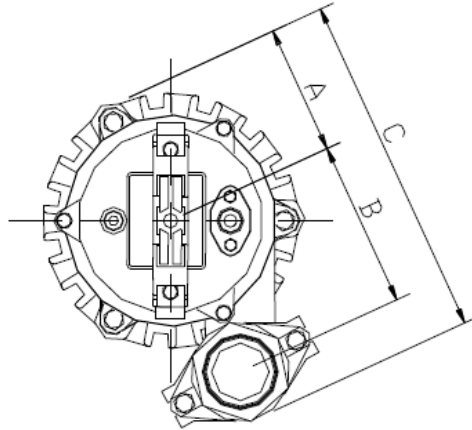

AHS-05

Type	Discharge	A	B	C	D	E	F
Dimensions	2" NPT Female	3.70	4.60	9.56	13.85	7.87	3.30

Specifications subject to change without notice