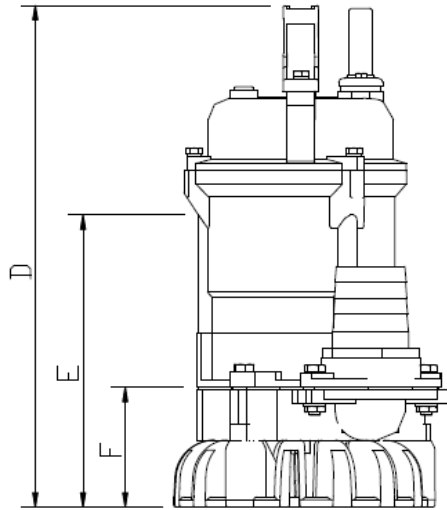

AHS-05

Type	Discharge	A	B	C	D	E	F
Dimensions	2" NPT Female	3.70	4.60	9.56	13.85	7.87	3.30

Specifications subject to change without notice