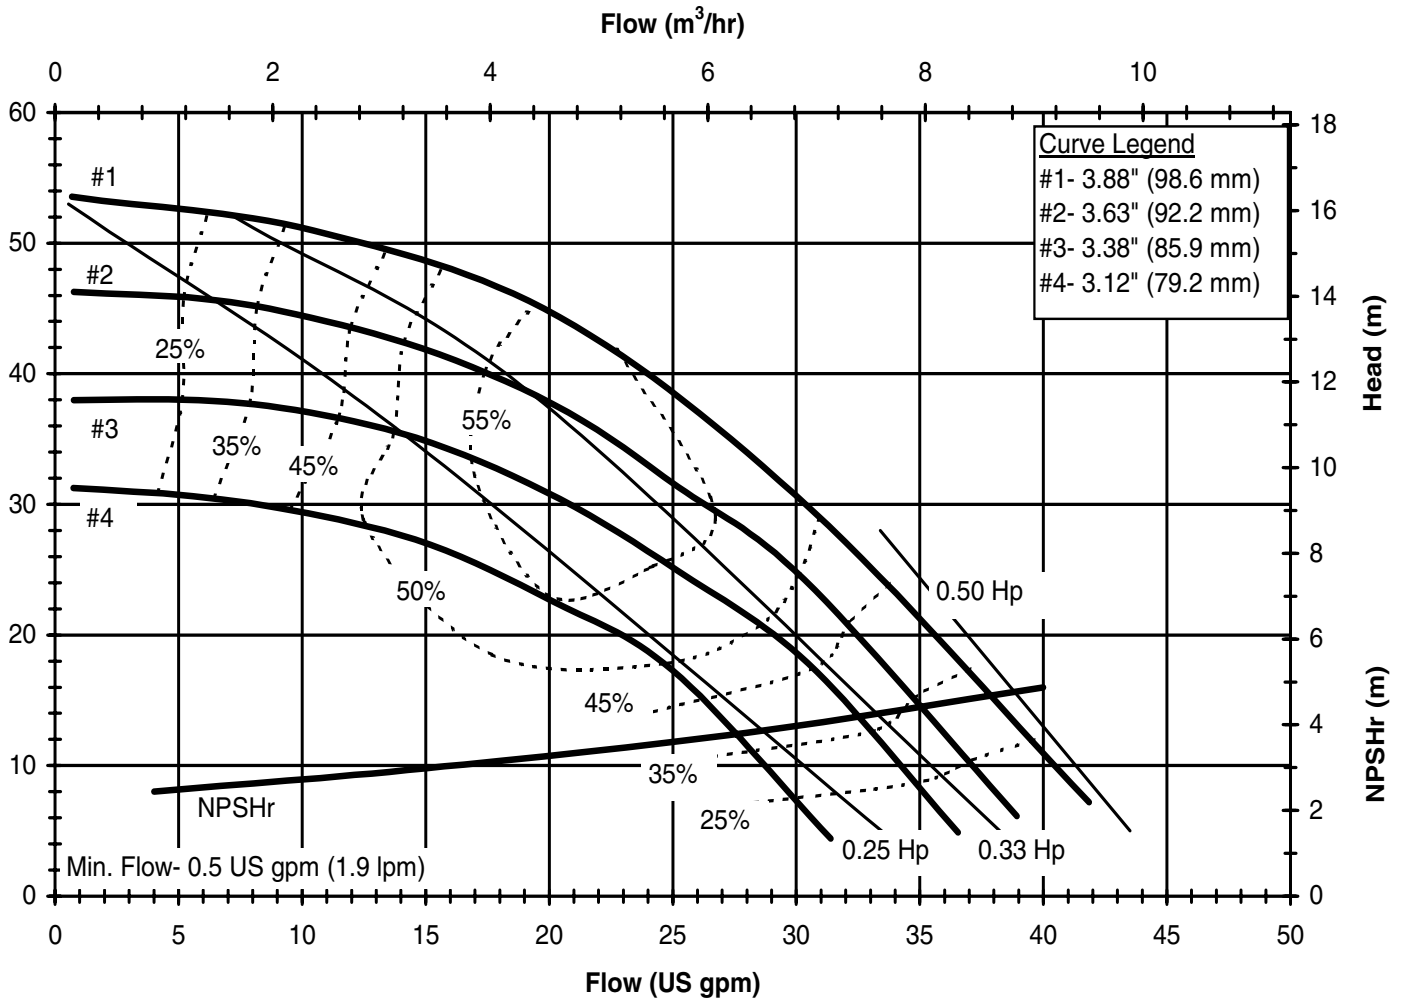

Model DB6H
3450 rpm, 60 Hz
Suction: 1" FNPT
Discharge: 1" MNPT

DB6H60
6023 REV 1