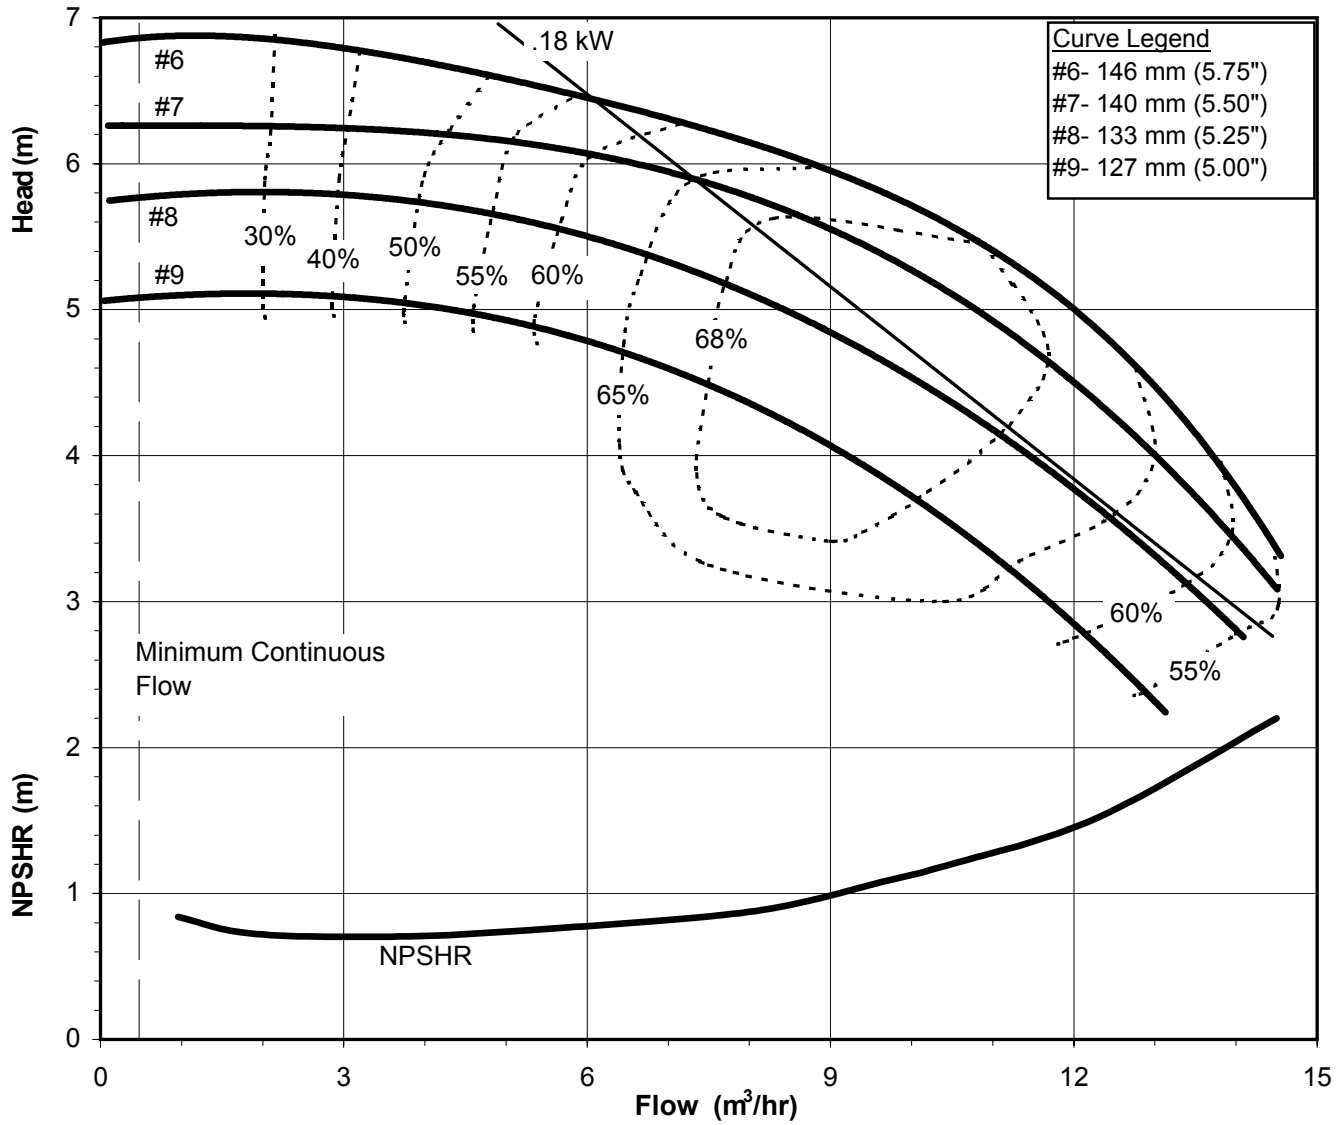

DB1560
 6003 Rev 0

Model DB15
 1725 rpm, 60 Hz
 Suction: 2" FNPT
 Discharge: 1 1/2" MNPT

DB1560
 6003 Rev 0

Model DB15
 2900 rpm, 50 Hz
 Suction: 2" FNPT
 Discharge: 1 1/2" MNPT

DB 1550
 6004 REVO

Model DB15
 1450 rpm, 50 Hz
 Suction: 2" FNPT
 Discharge: 1 1/2" MNPT