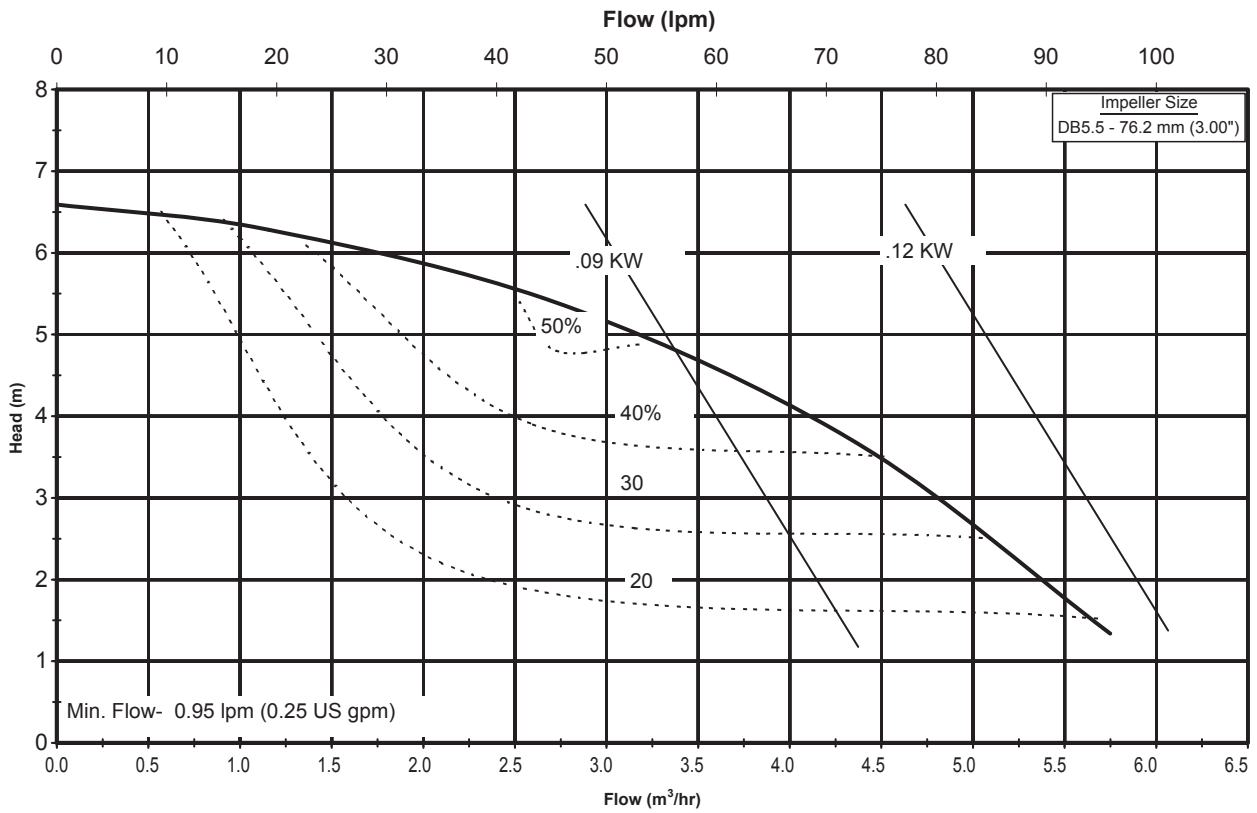

Model DB3, 4, 5
 2900 rpm, 50 Hz
 Suction: 1" FNPT
 Discharge: 1/2" MNPT

DB345-5060
 6061 REV 0

Model DB5.5
3450 rpm, 60 Hz
Suction: 1" FNPT
Discharge: 3/4" MNPT

Model DB5.5
 2900 rpm, 50 Hz
 Suction: 1" FNPT
 Discharge: 3/4" MNPT