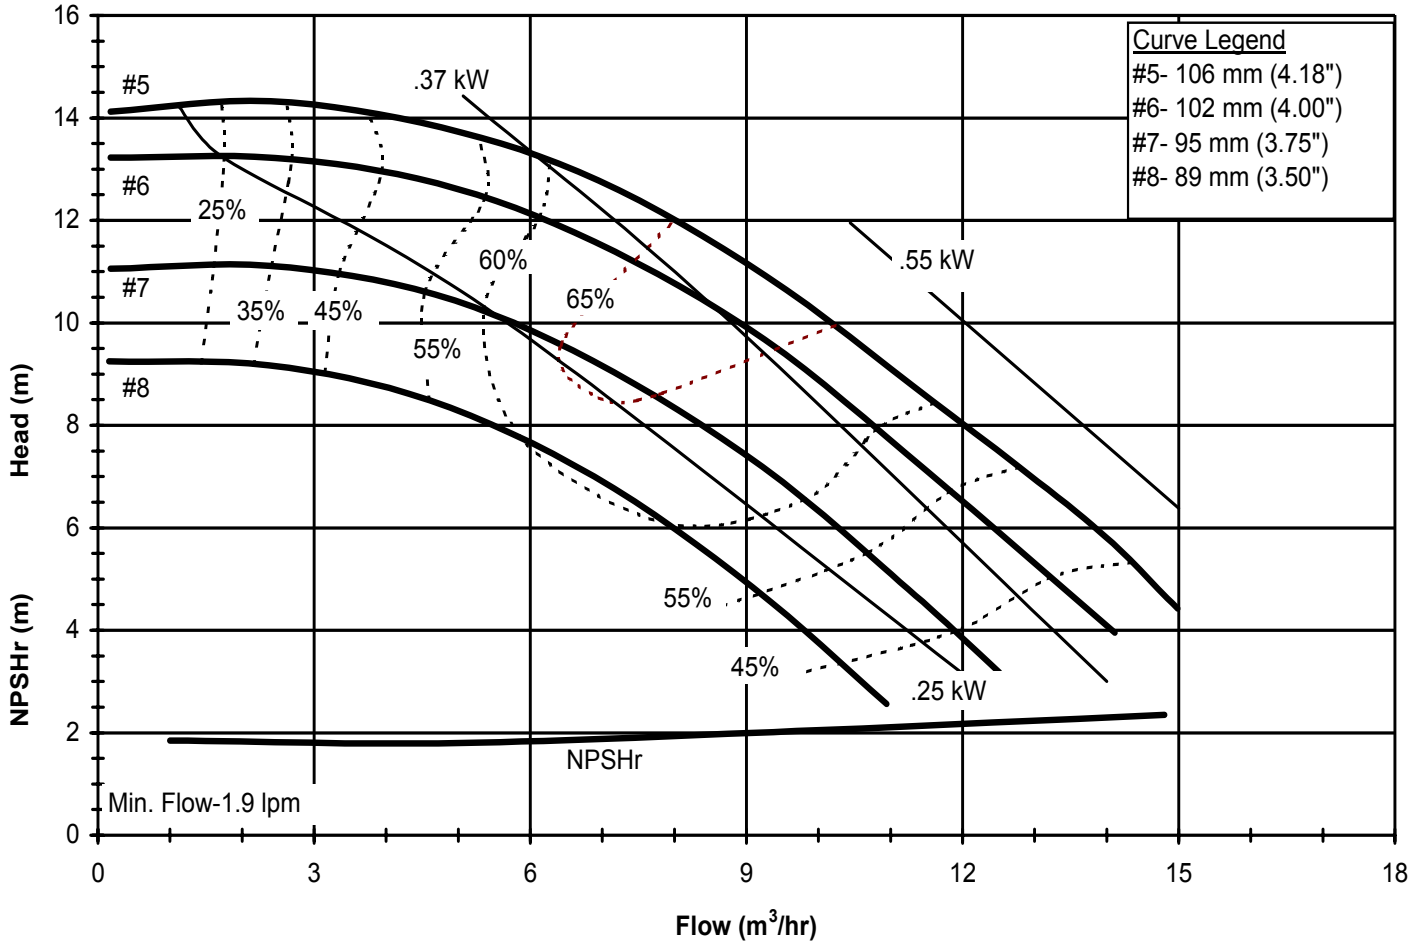

DB750
 6022 REV 0

Model DB8
 3450 rpm, 60 Hz
 Suction: 1 1/2" FNPT
 Discharge: 1" MNPT

DB860
 6019 REV 0

Model DB8
 1725 rpm, 60 Hz
 Suction: 1 1/2" FNPT
 Discharge: 1" MNPT

DB860
 6019 REV 0

Model DB8
 2900 rpm, 50 Hz
 Suction: 1 1/2" FNPT
 Discharge: 1" MNPT