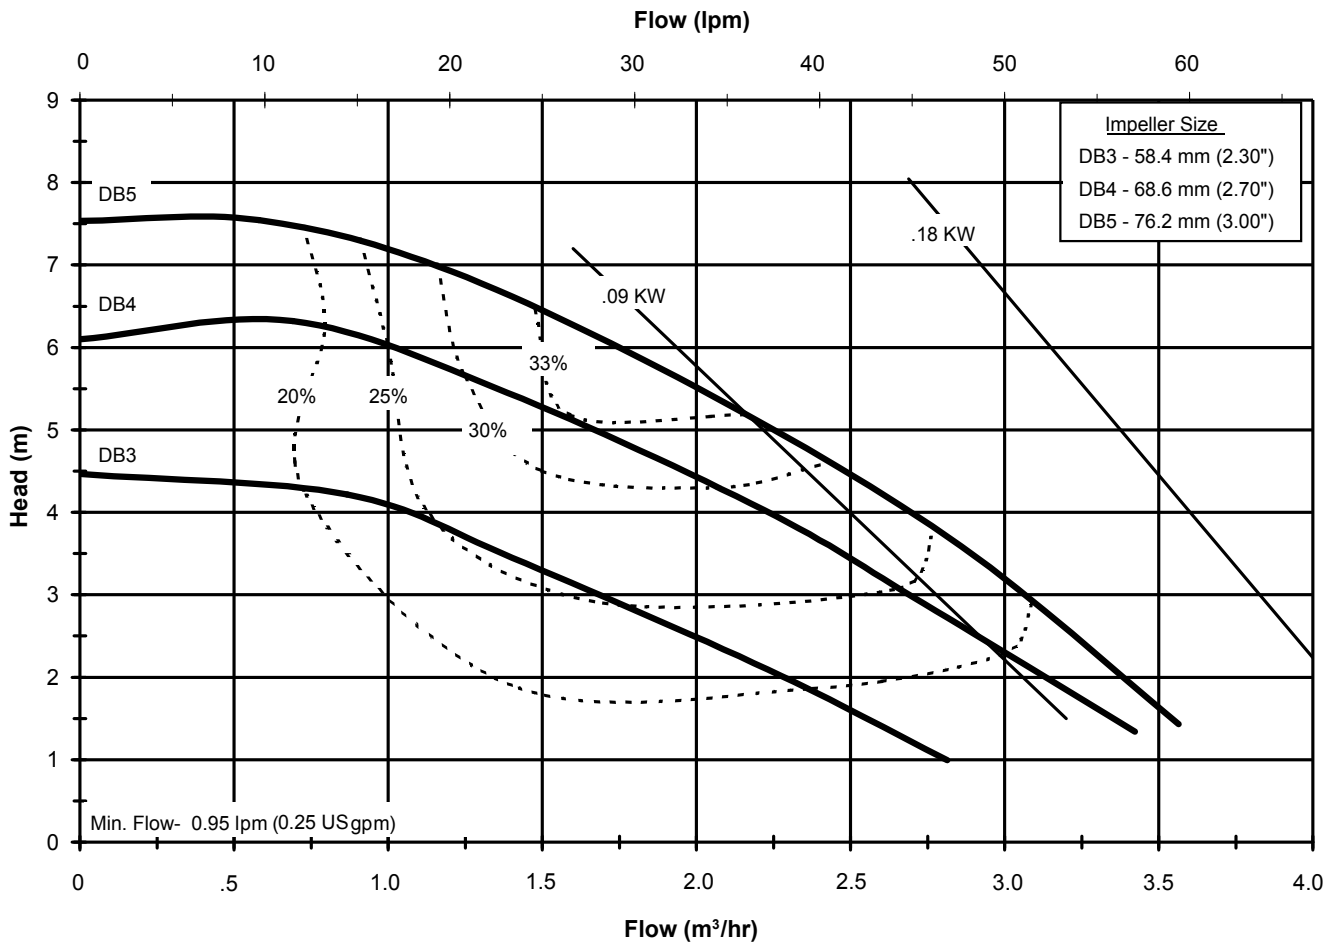

Model DB3, 4, 5
2900 rpm, 50 Hz
Suction: 1" FNPT
Discharge: 1/2" MNPT

DB345-5060
6061 REV 0