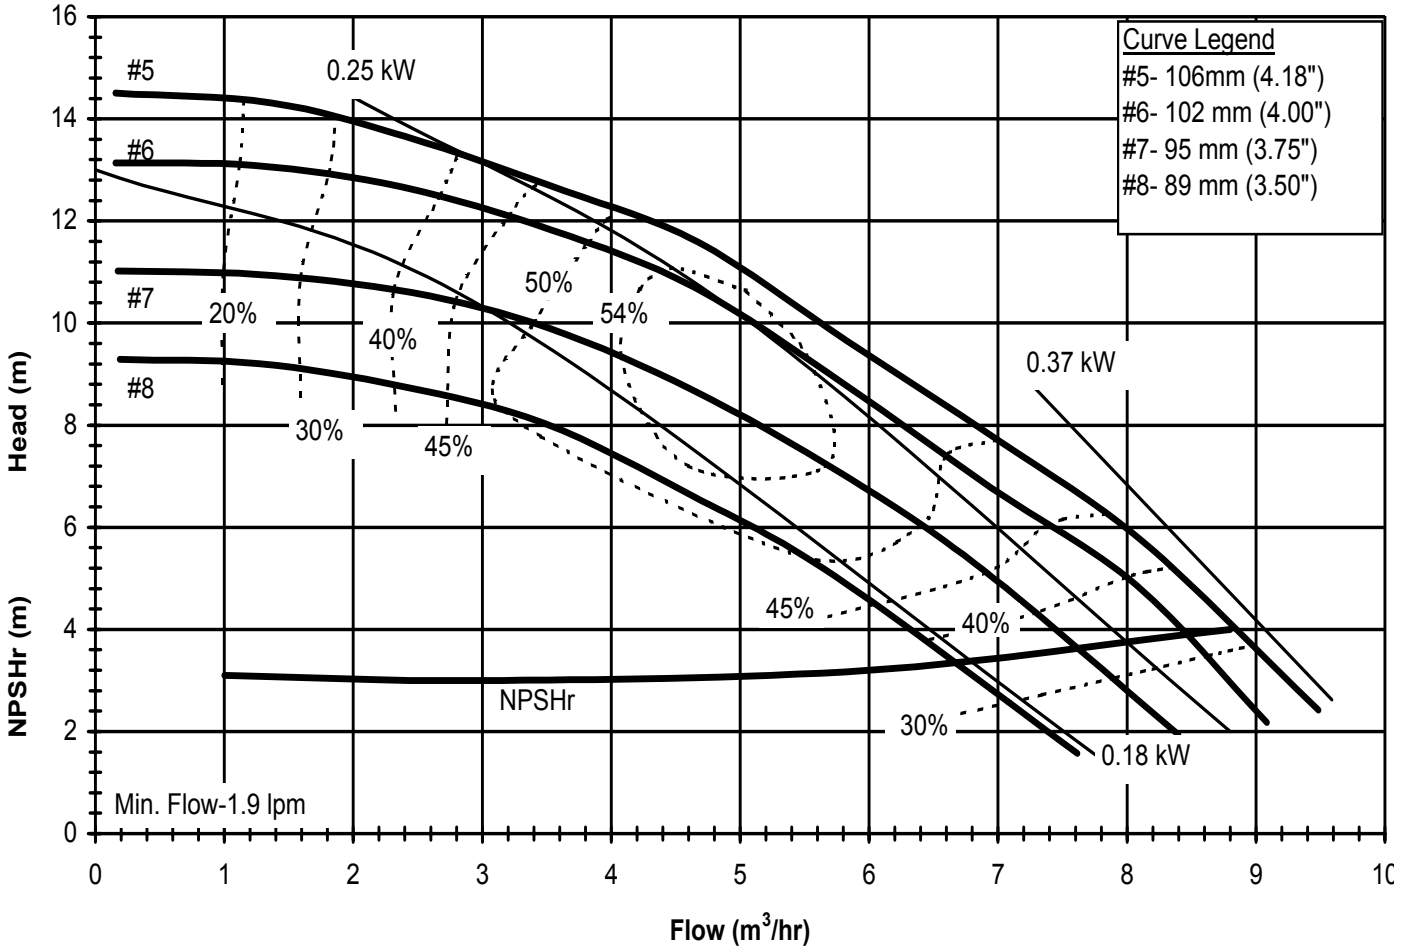

Model DB6H
2900 rpm, 50 Hz
Suction: 1" FNPT
Discharge: 1" MNPT

DB6H50
6024 REV0