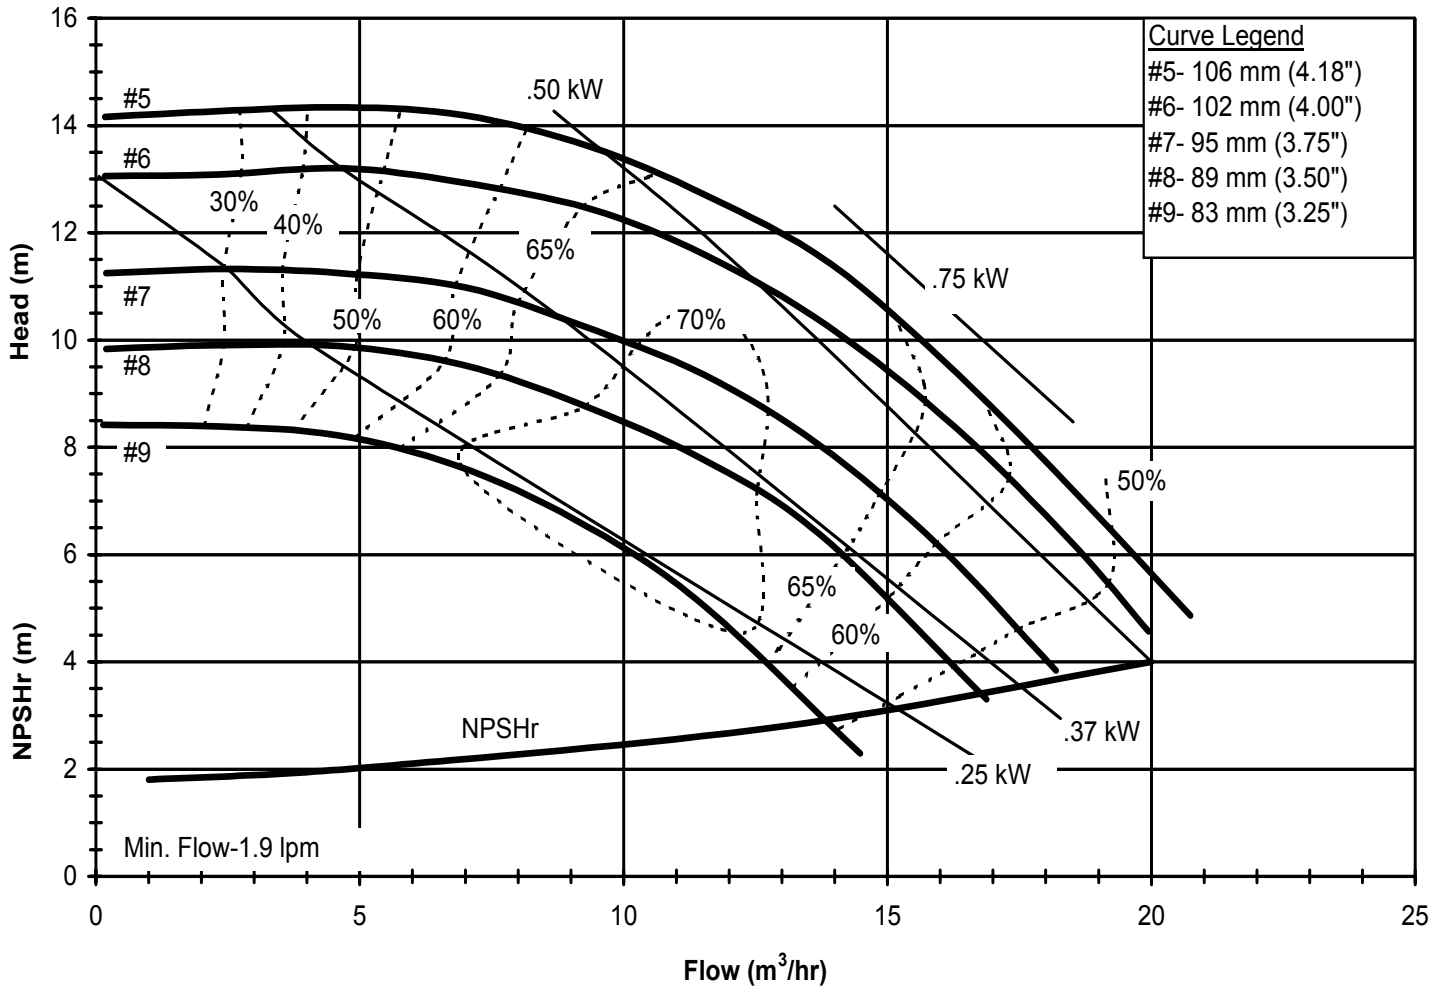

DB960
 6027 REV 1

Model DB10
 3450 rpm, 60 Hz
 Suction: 1 1/2" FNPT
 Discharge: 1 1/2" MNPT

DB1060
 6017 REV0

Model DB10
 1725 rpm, 60 Hz
 Suction: 1 1/2" FNPT
 Discharge: 1 1/2" MNPT

DB1060
 6017 REV0

Model DB10
 2900 rpm, 50 Hz
 Suction: 1 1/2" FNPT
 Discharge: 1 1/2" MNPT