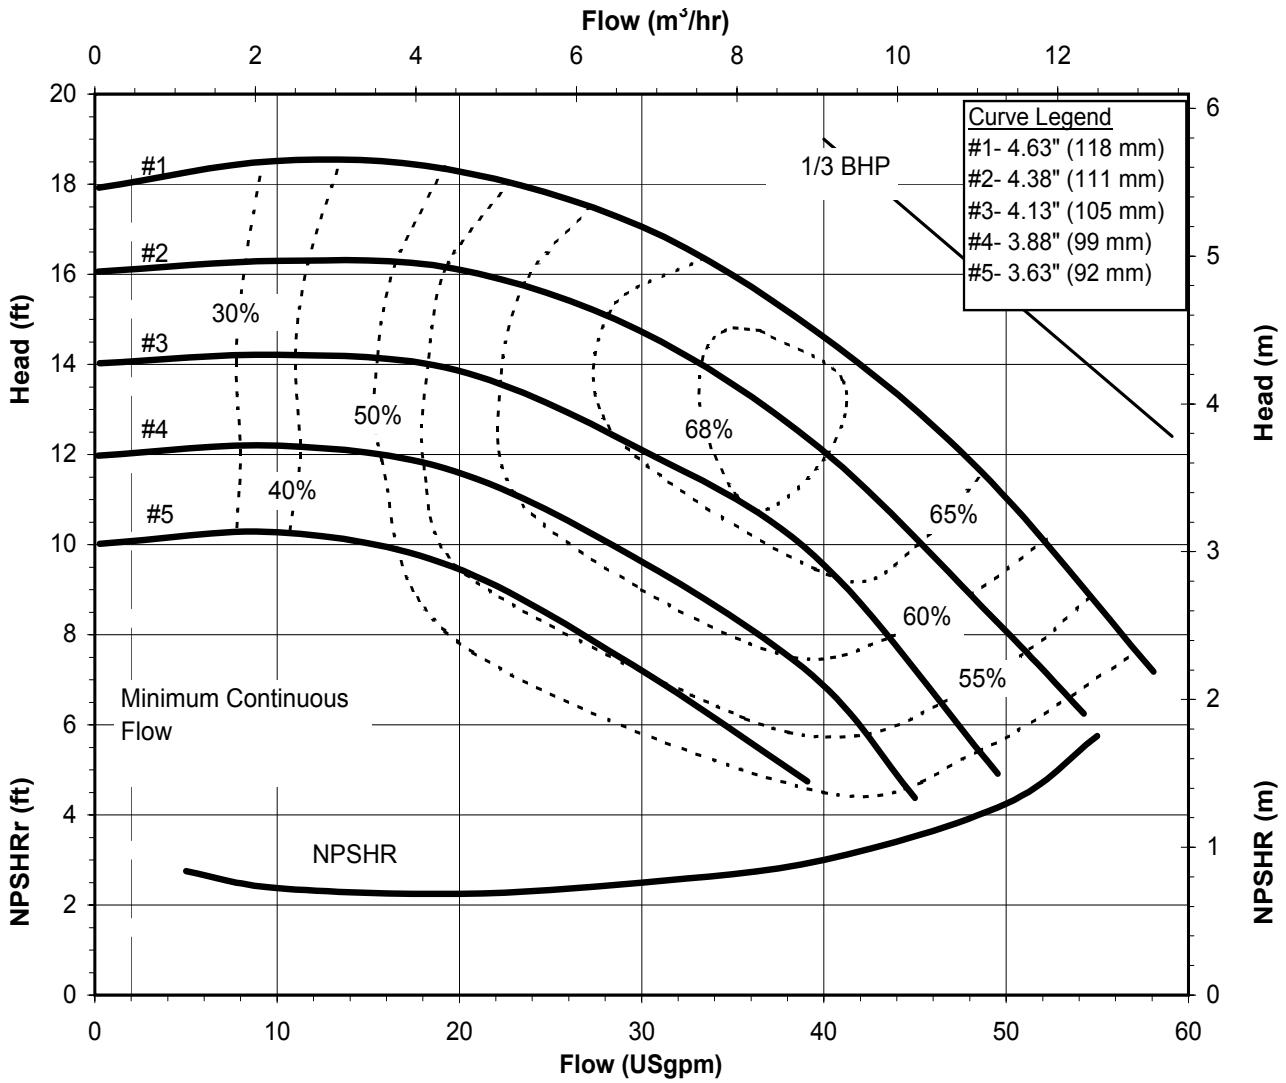

DB1050
 6018 REV 0

Model DB10
 1450 rpm, 50 Hz
 Suction: 1 1/2" FNPT
 Discharge: 1 1/2" MNPT

DB1050
 6018 REV 0

Model DB11
 3450 rpm, 60 Hz
 Suction: 2" FNPT
 Discharge: 1 1/2" MNPT

DB1160
 6001 Rev 0

Model DB11
 1725 rpm, 60 Hz
 Suction: 2" FNPT
 Discharge: 1 1/2" MNPT