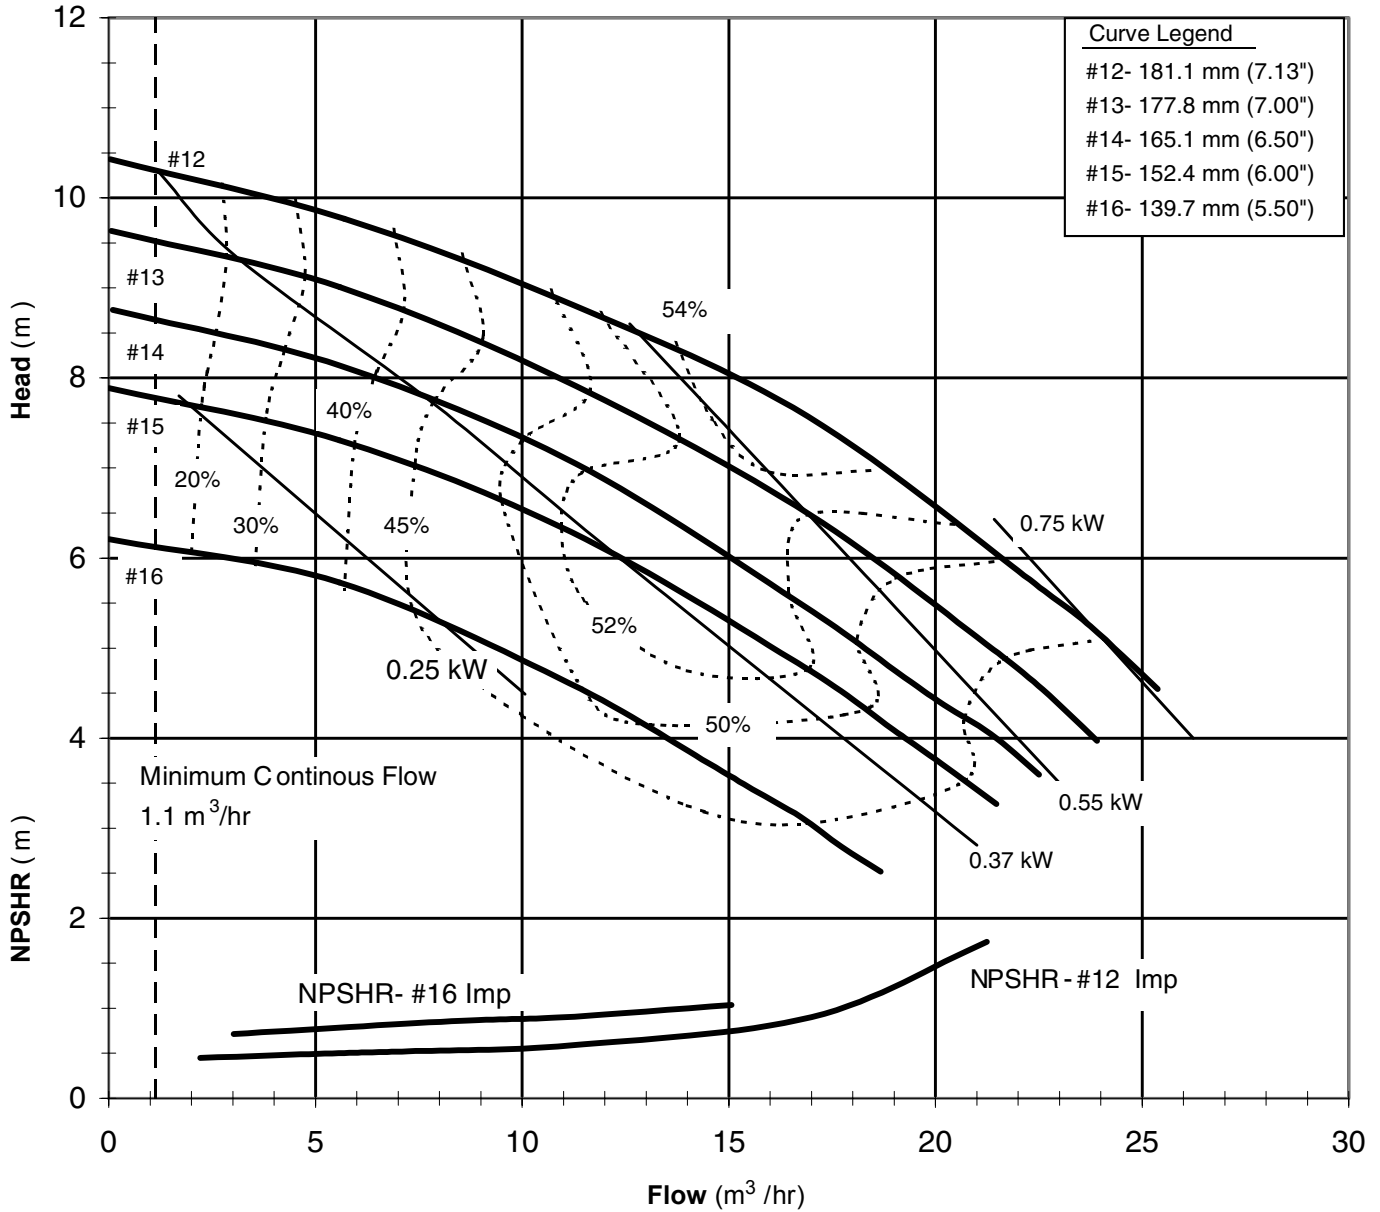

Model DB22 - Open Impeller
1450 rpm, 50 Hz
Suction: 2" FNPT
Discharge: 2" MNPT

DB225040
6035 REV 0