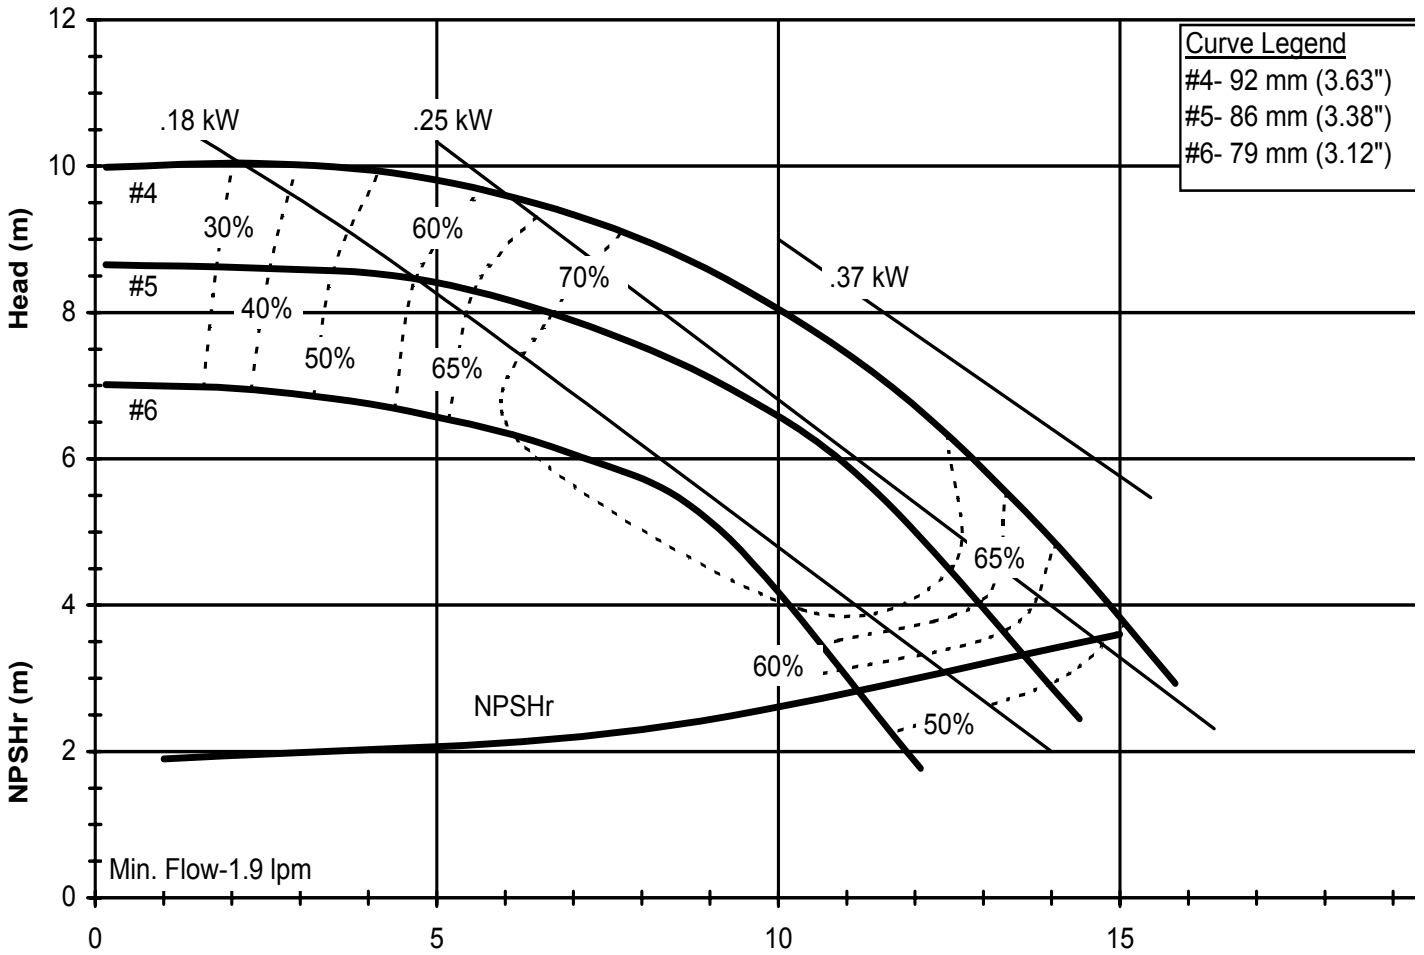

Model DB7
2900 rpm, 50 Hz
Suction: 1 1/2" FNPT
Discharge: 1 1/2" MNPT

DB750
6022 REV 0