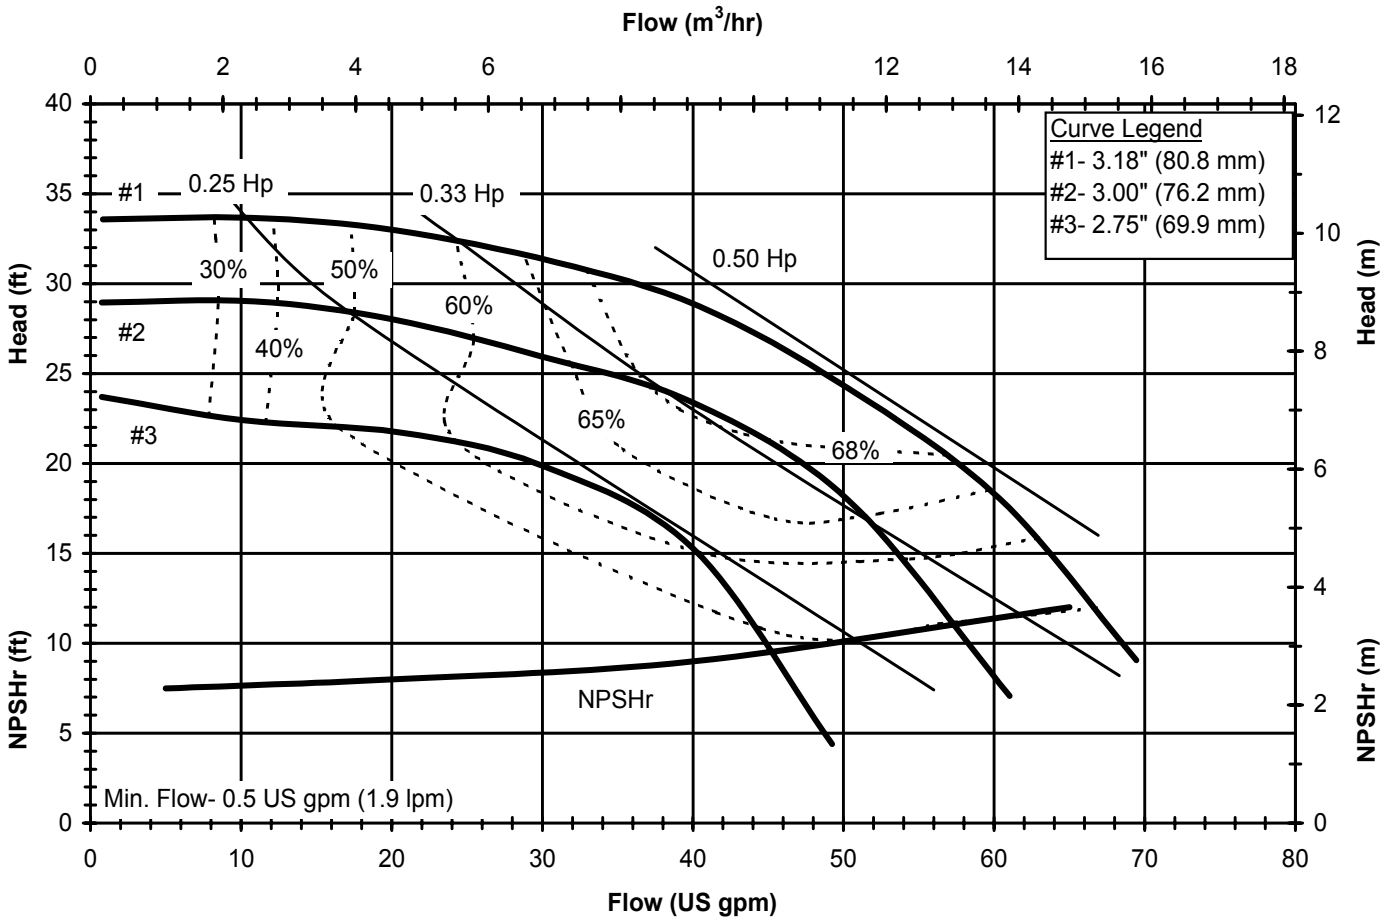

DB6H60
 6023 REV 1

Model DB6H
 2900 rpm, 50 Hz
 Suction: 1" FNPT
 Discharge: 1" MNPT

DB6H50
 6024 REV0

Model DB6H
 1450 rpm, 50 Hz
 Suction: 1" FNPT
 Discharge: 1" MNPT

DB6H50
 6024 REV0

Model DB7
 3450 rpm, 60 Hz
 Suction: 1 1/2" FNPT
 Discharge: 1 1/2" MNPT