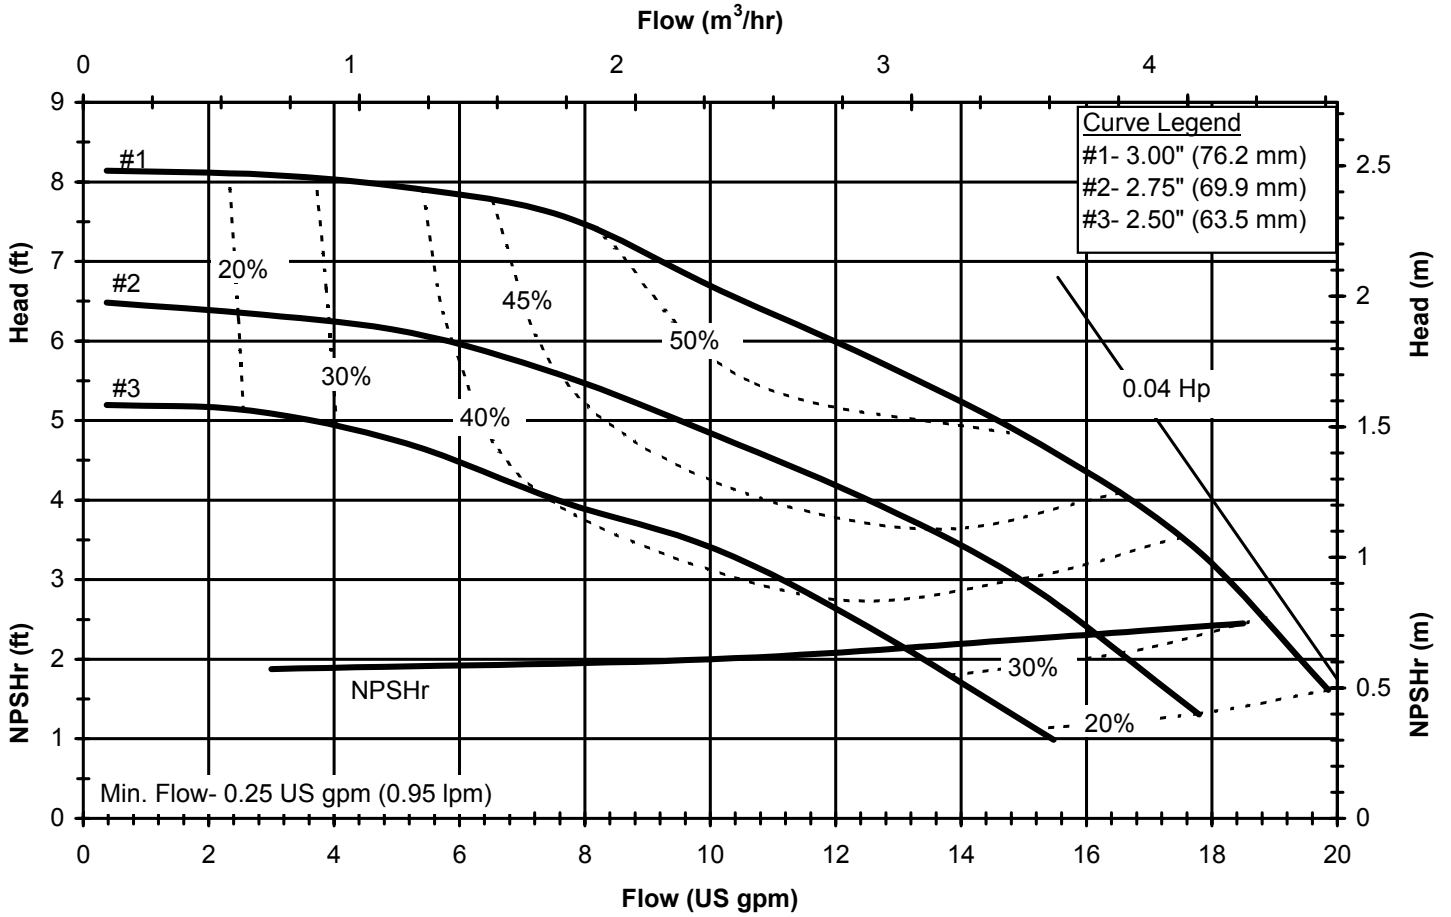

Model DB6
1725 rpm, 60 Hz
Suction: 1" FNPT
Discharge: 1" MNPT

DB660
6025 REV 0