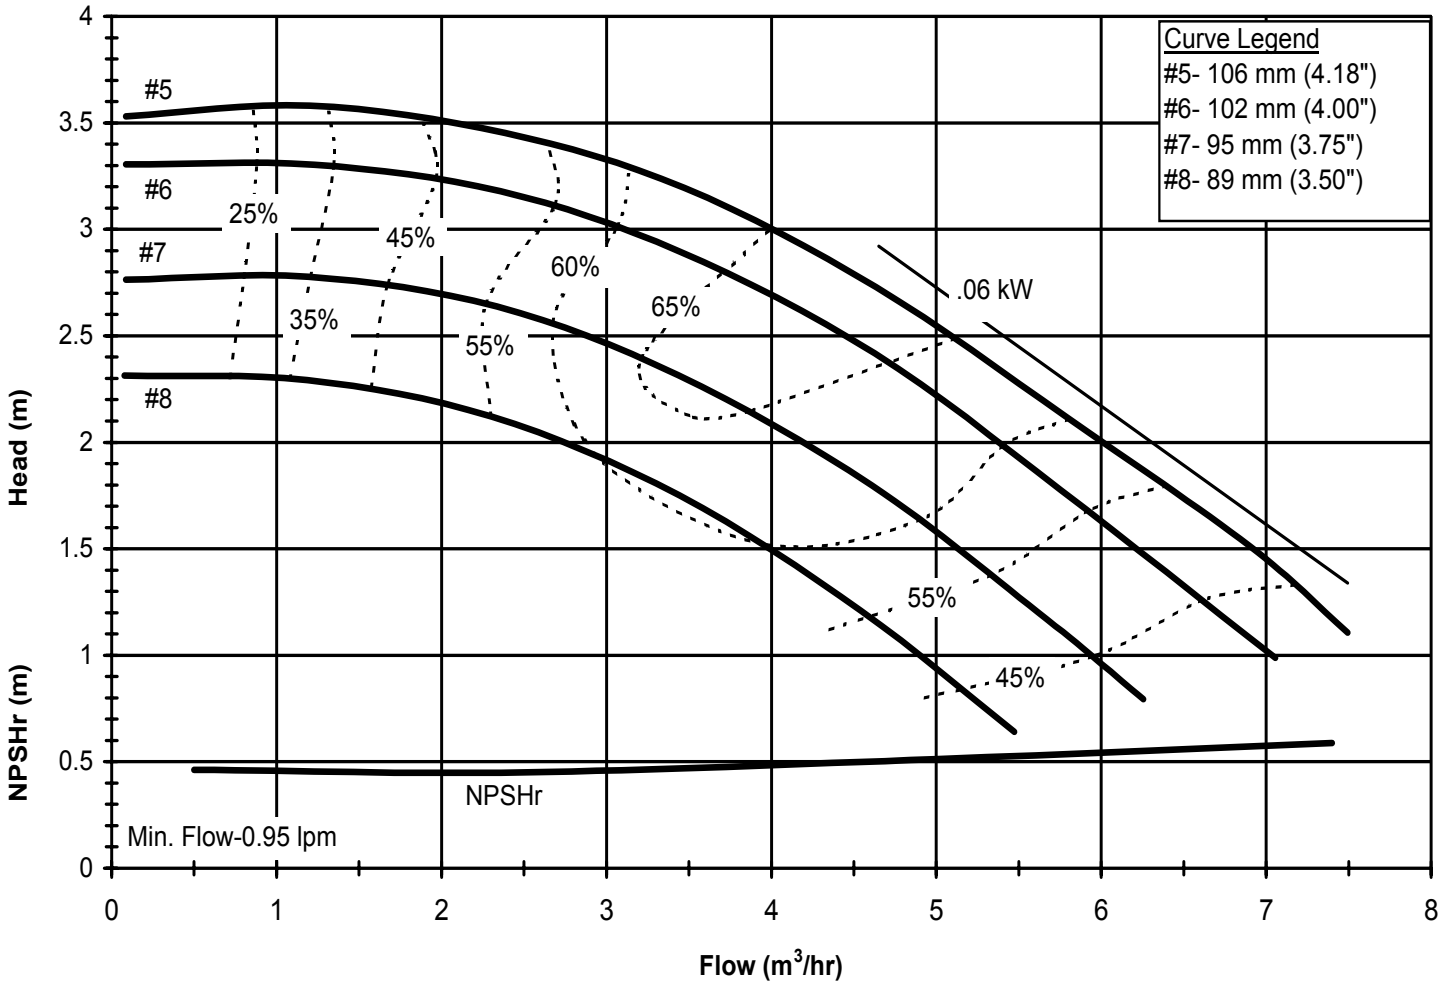

Model DB8
1450 rpm, 50 Hz
Suction: 1 1/2" FNPT
Discharge: 1" MNPT

DB850
6020 REV 0