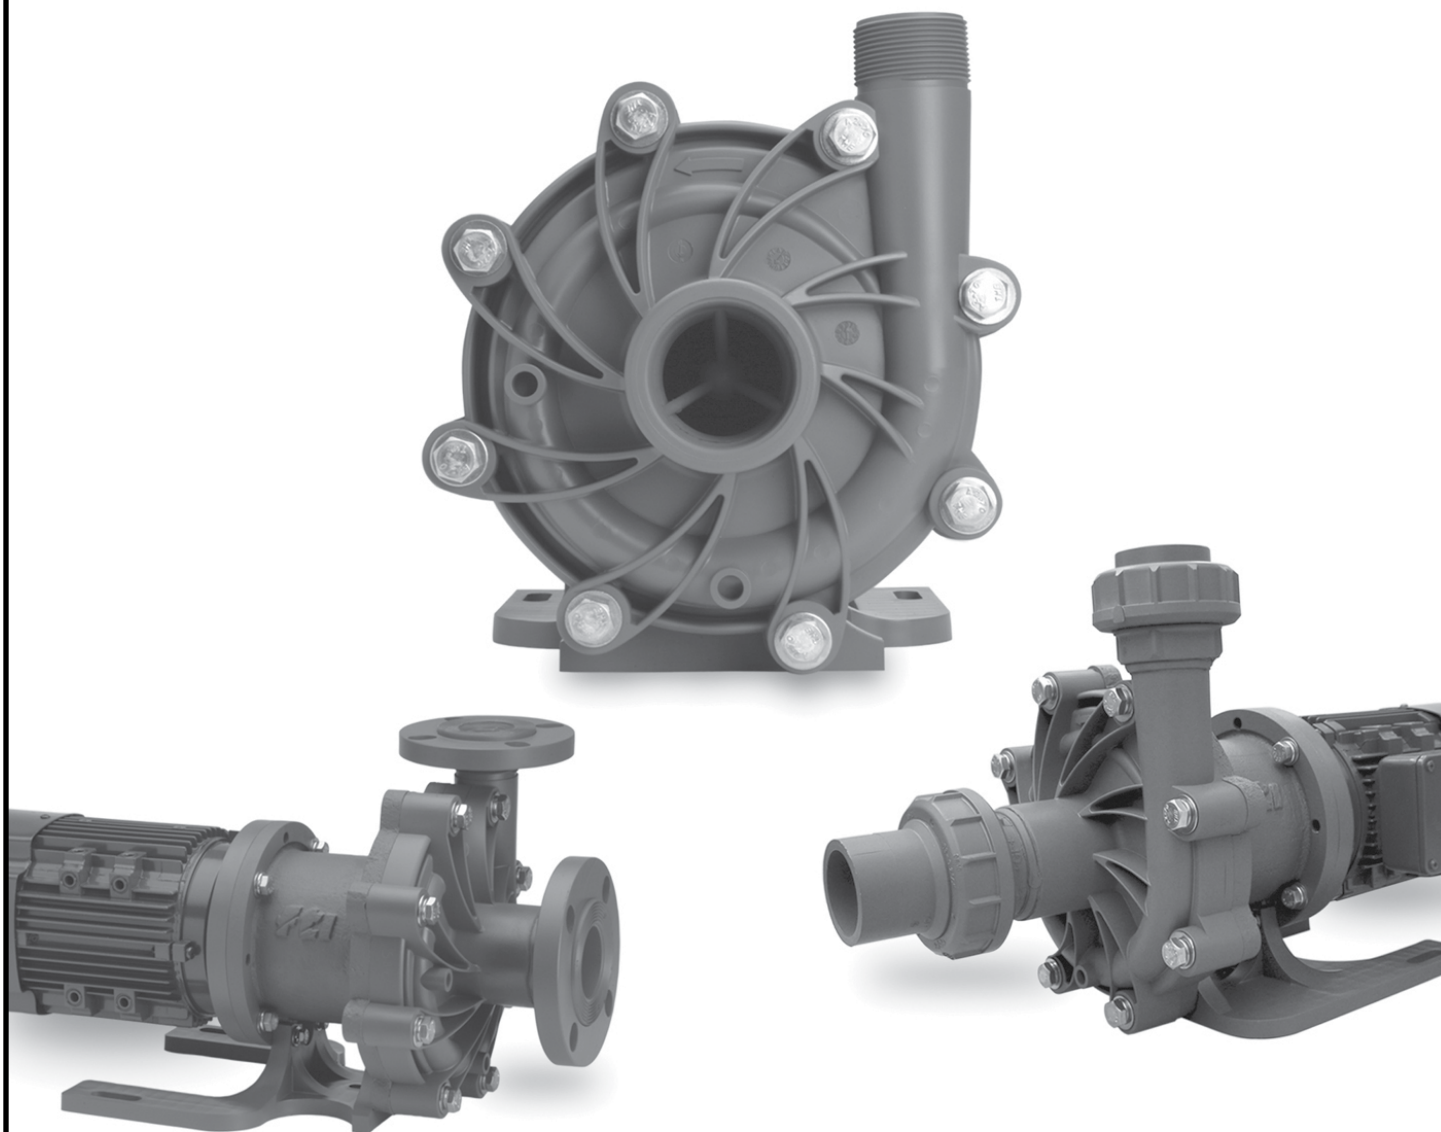

DB SERIES SEALLESS CENTRIFUGAL PUMPS CURVEBOOK

Literature ID No. Ft06-922, R5

TABLE OF CONTENTS

| Description | Page |
|---|-------------|
| DB3/4/5, 3450 rpm, 60 Hz | 4 |
| DB3/4/5, 2900 rpm, 60 Hz | 5 |
| DB5.5, 3450 rpm, 60 Hz..... | 6 |
| DB5.5, 2900 rpm, 50 Hz..... | 7 |
| DB6, 3450 rpm, 60 Hz..... | 8 |
| DB6, 1725 rpm, 60 Hz..... | 9 |
| DB6, 2900 rpm, 50 Hz..... | 10 |
| DB6, 1450 rpm, 50 Hz..... | 11 |
| DB6H, 3450 rpm, 60 Hz | 12 |
| DB6H, 1725 rpm, 60 Hz | 13 |
| DB6H, 2900 rpm, 50 Hz | 14 |
| DB6H, 1450 rpm, 50 Hz | 15 |
| DB7, 3450 rpm, 60 Hz..... | 16 |
| DB7, 1725 rpm, 60 Hz..... | 17 |
| DB7, 2900 rpm, 50 Hz..... | 18 |
| DB7, 1450 rpm, 50 Hz..... | 19 |
| DB8, 3450 rpm, 60 Hz..... | 20 |
| DB8, 1725 rpm, 60 Hz..... | 21 |
| DB8, 2900 rpm, 50 Hz..... | 22 |
| DB8, 1450 rpm, 50 Hz..... | 23 |
| DB9, 3450 rpm, 60 Hz..... | 24 |
| DB9, 1725 rpm, 60 Hz..... | 25 |
| DB10, 3450 rpm, 60 Hz..... | 26 |
| DB10, 1725 rpm, 60 Hz..... | 27 |
| DB10, 2900 rpm, 50 Hz..... | 28 |
| DB10, 1450 rpm, 50 Hz..... | 29 |
| DB11, 3450 rpm, 60 Hz..... | 30 |
| DB11, 1725 rpm, 60 Hz..... | 31 |
| DB11, 2900 rpm, 50 Hz..... | 32 |
| DB11, 1450 rpm, 50 Hz..... | 33 |
| DB15, 3450 rpm, 60 Hz..... | 34 |
| DB15, 1725 rpm, 60 Hz..... | 35 |
| DB15, 2900 rpm, 50 Hz..... | 36 |
| DB15, 1450 rpm, 50 Hz..... | 37 |
| DB22, 3450 rpm, 60 Hz..... | 38 |
| DB22, 1725 rpm, 60 Hz..... | 39 |
| DB22, 2900 rpm, 50 Hz..... | 40 |
| DB22, 1450 rpm, 50 Hz..... | 41 |
| DB22, 3450 rpm, 60 Hz Open Impeller | 42 |
| DB22, 1725 rpm, 60 Hz Open Impeller | 43 |
| DB22, 2900 rpm, 50 Hz Open Impeller | 44 |
| DB22, 1450 rpm, 50 Hz Open Impeller | 45 |