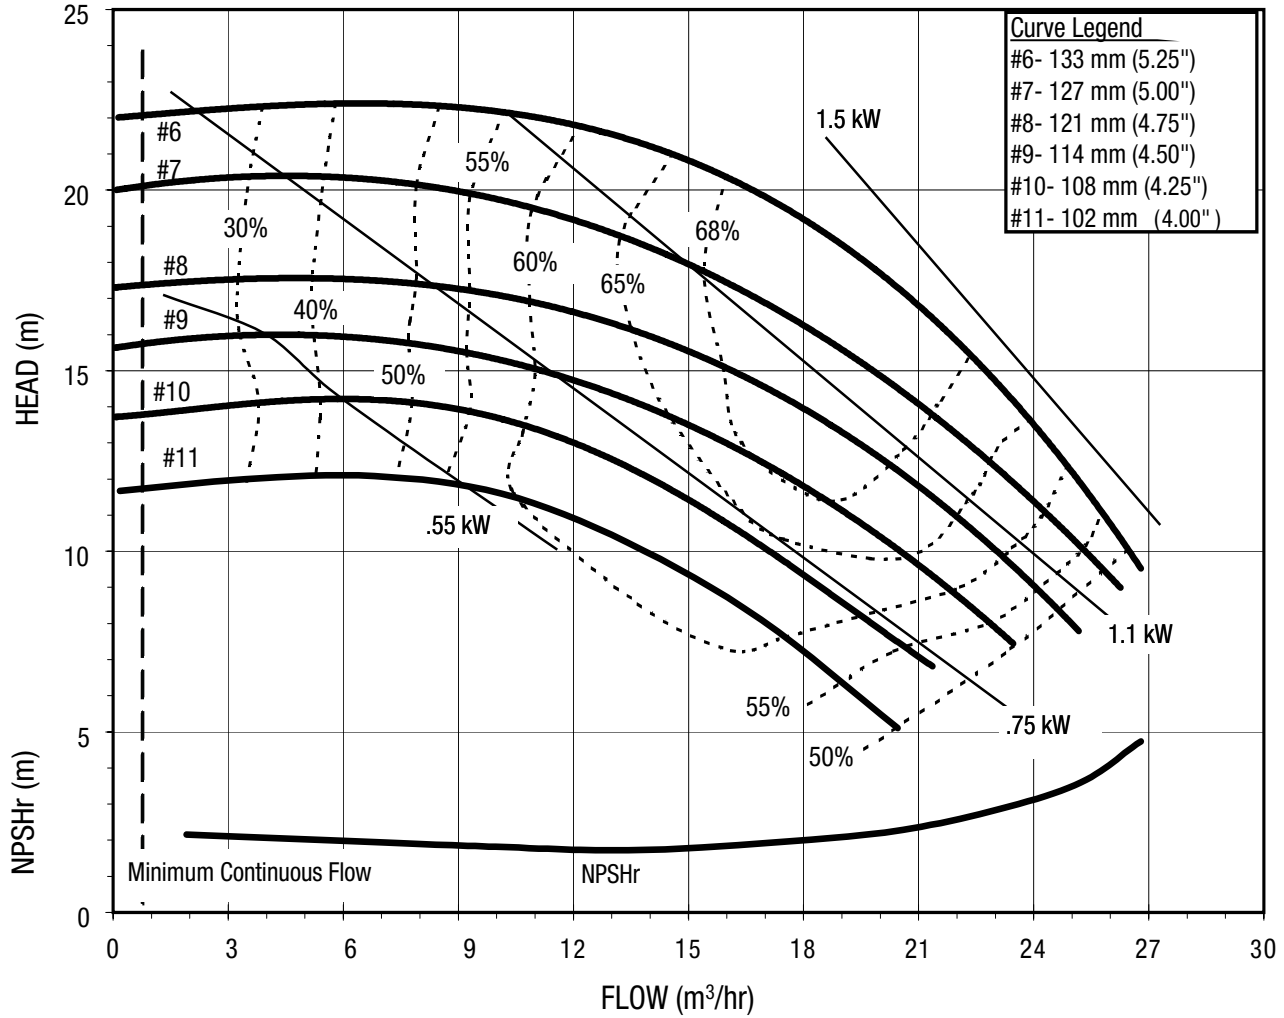

Model DB11
2900 rpm, 50 Hz
Suction: 2" FNPT
Discharge: 1 1/2" MNPT

DB1150
6002 Rev 1