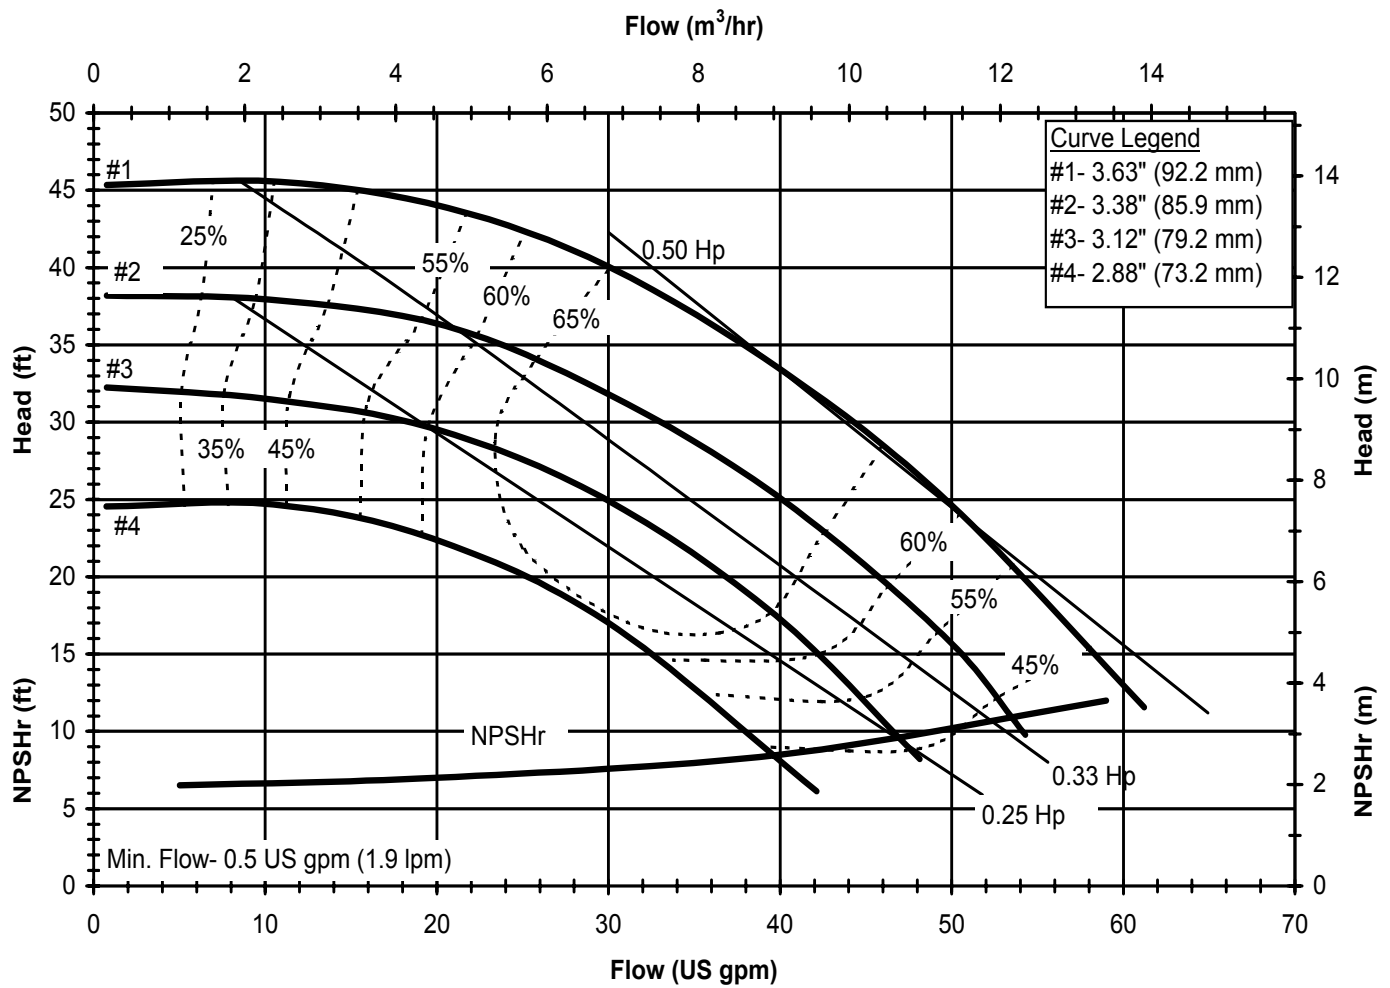

Model DB8
3450 rpm, 60 Hz
Suction: 1 1/2" FNPT
Discharge: 1" MNPT

DB860
6019 REV 0