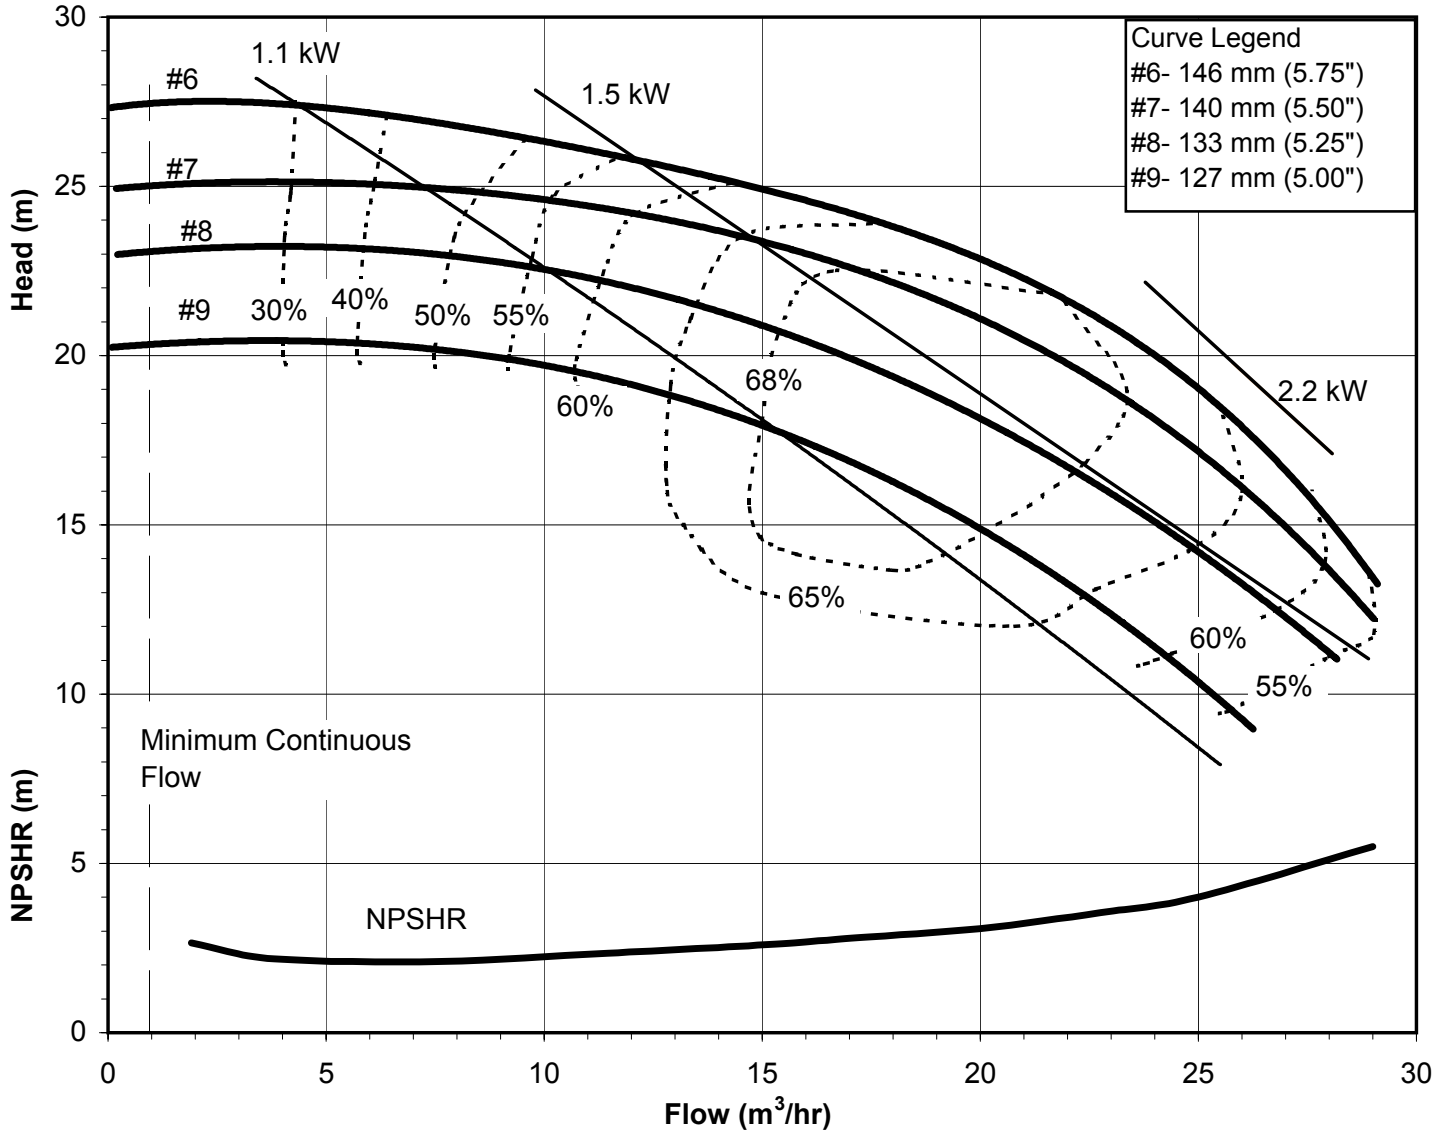

Model DB15
2900 rpm, 50 Hz
Suction: 2" FNPT
Discharge: 1 1/2" MNPT

DB 1550
6004 REVO