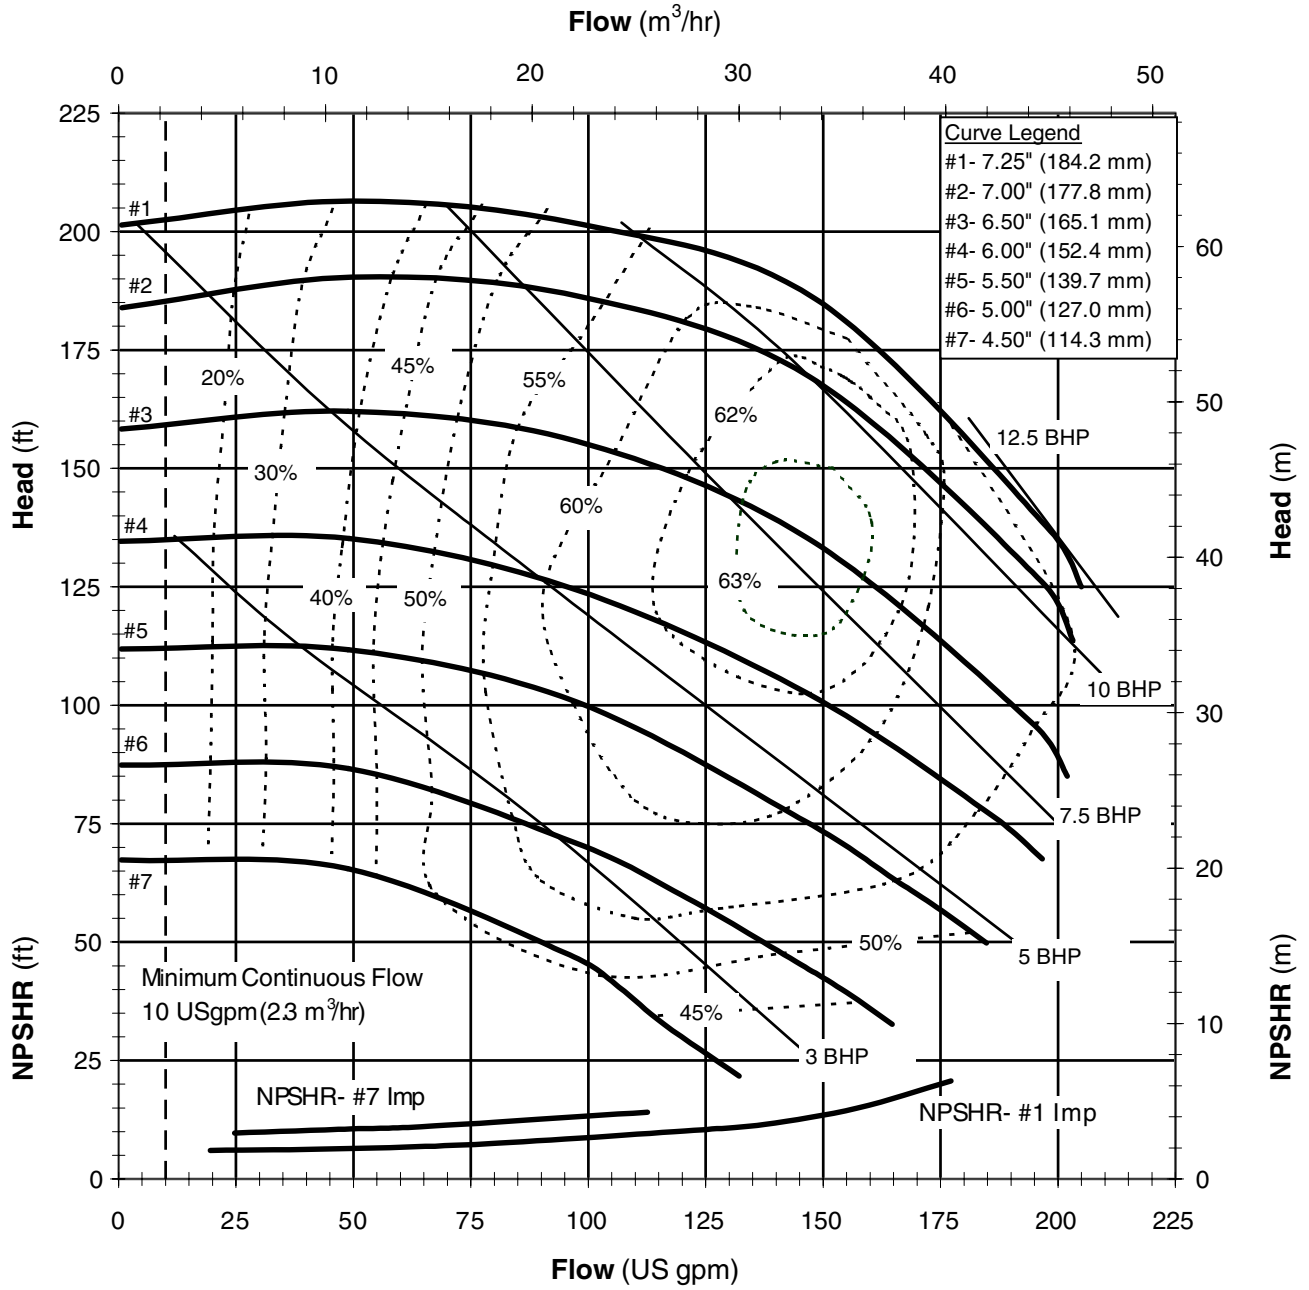

Model DB22- Closed Impeller
3450 rpm, 60 Hz
Suction: 2" FNPT
Discharge: 2" MNPT

DB 22602C
6028 REV0