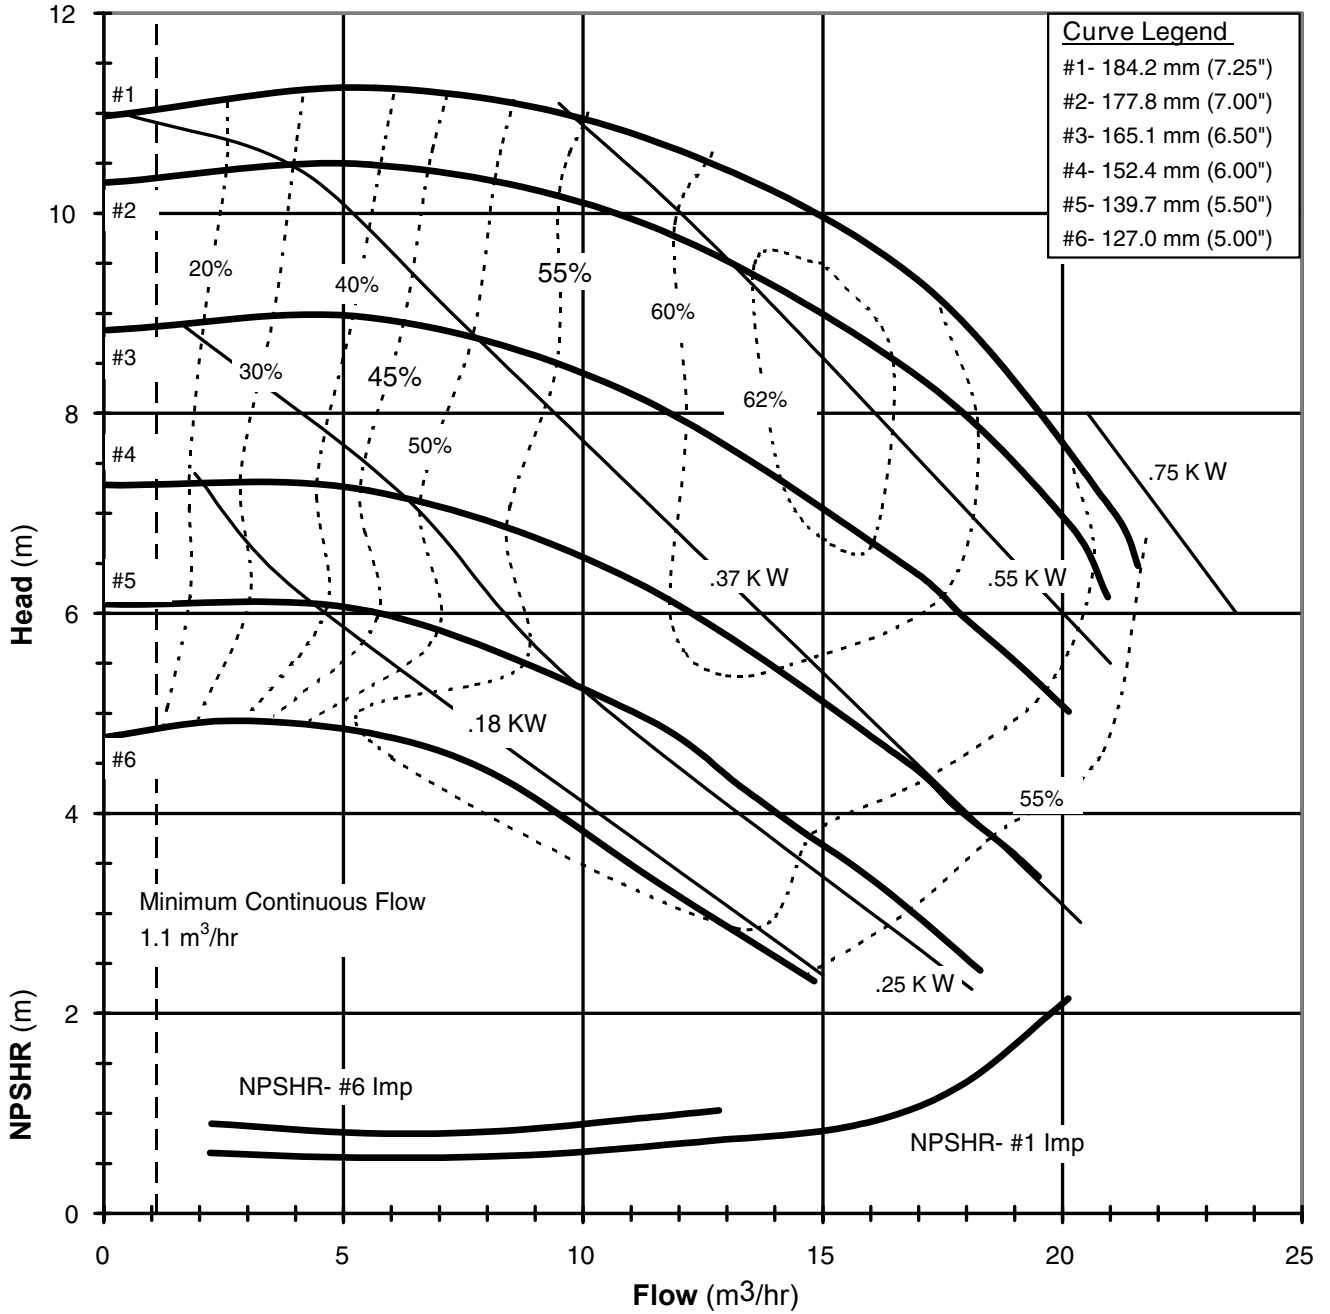

Model DB22 - Closed Impeller
1450 rpm, 50 Hz
Suction: 2" FNPT
Discharge: 2" MNPT

DB 22504C
6031 REVO