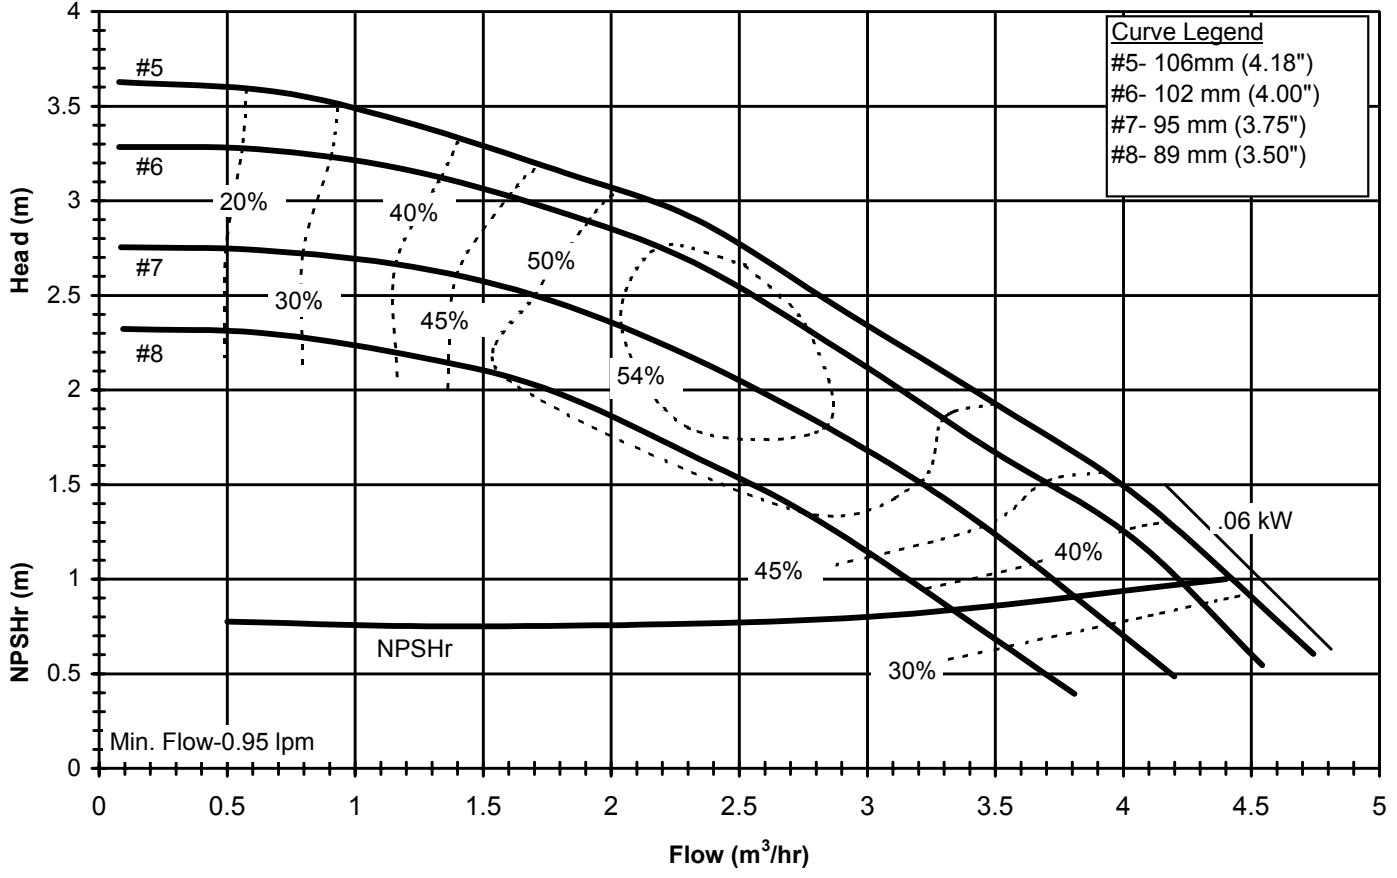

Model DB6H
1450 rpm, 50 Hz
Suction: 1" FNPT
Discharge: 1" MNPT

DB6H50
6024 REV0