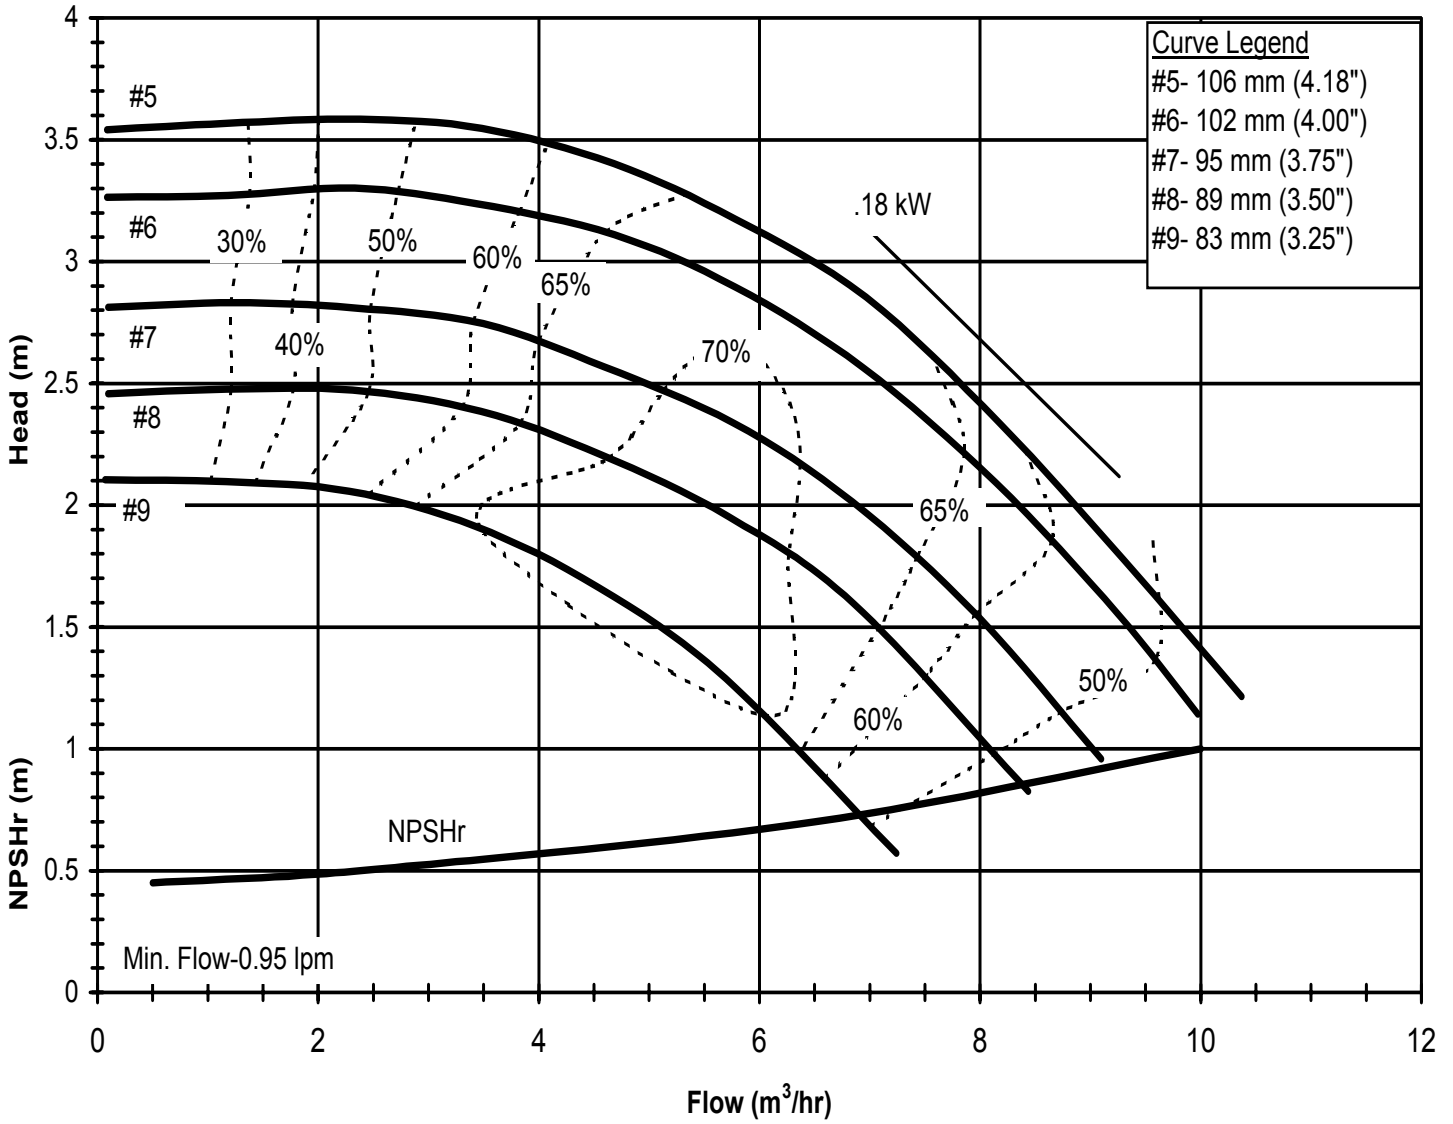

Model DB10
1450 rpm, 50 Hz
Suction: 1 1/2" FNPT
Discharge: 1 1/2" MNPT

DB1050
6018 REV 0