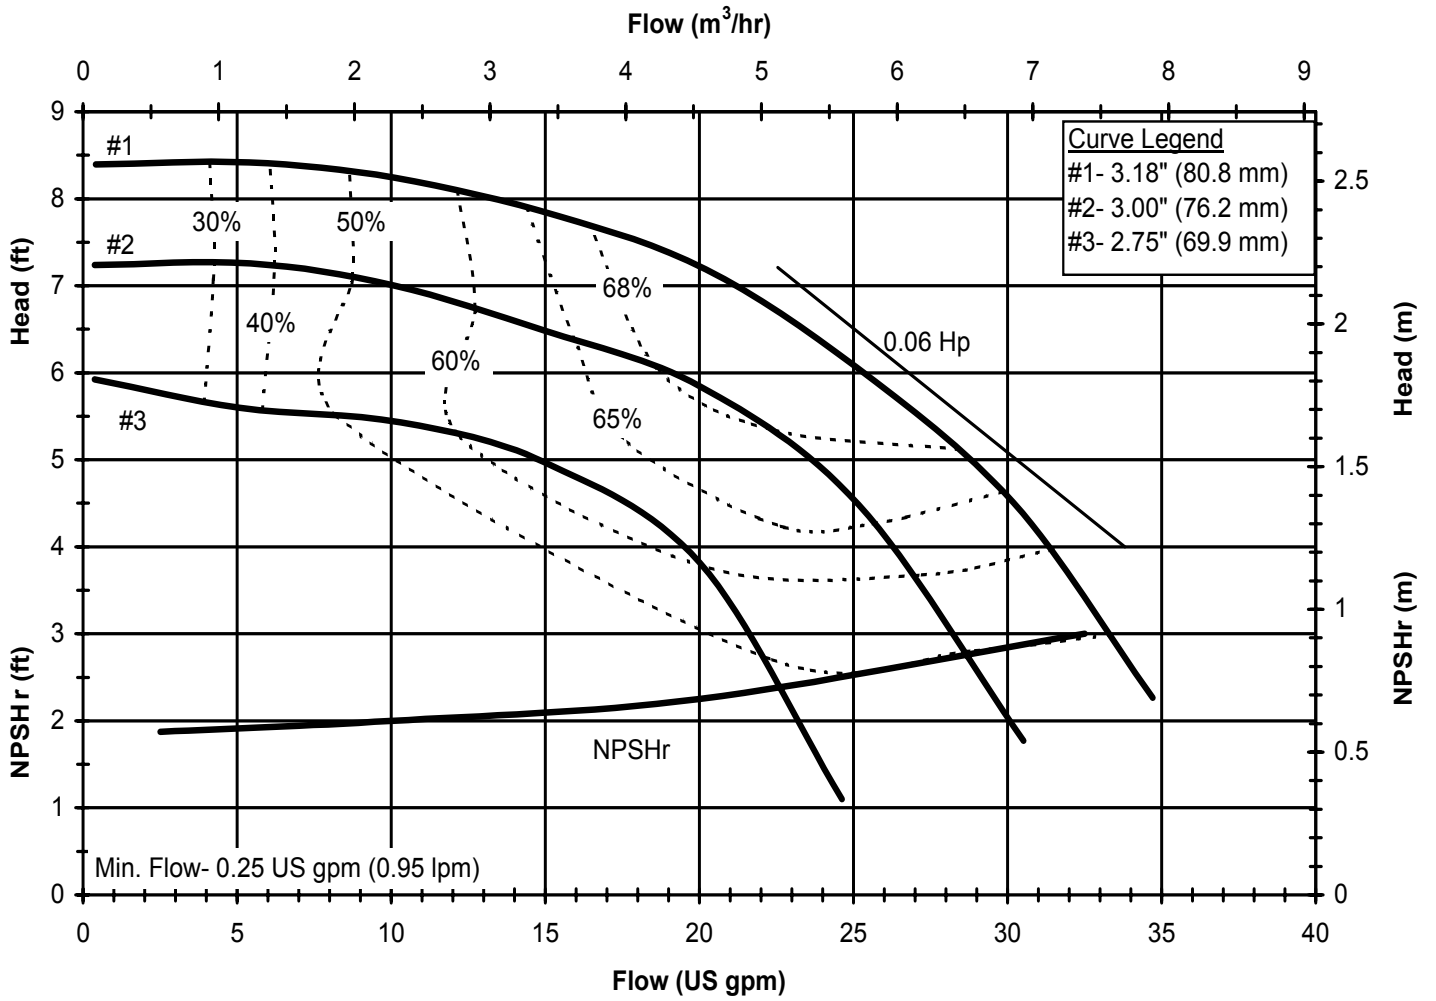

Model DB7
1725 rpm, 60 Hz
Suction: 1 1/2" FNPT
Discharge: 1 1/2" MNPT

DB760
6021 REV 1