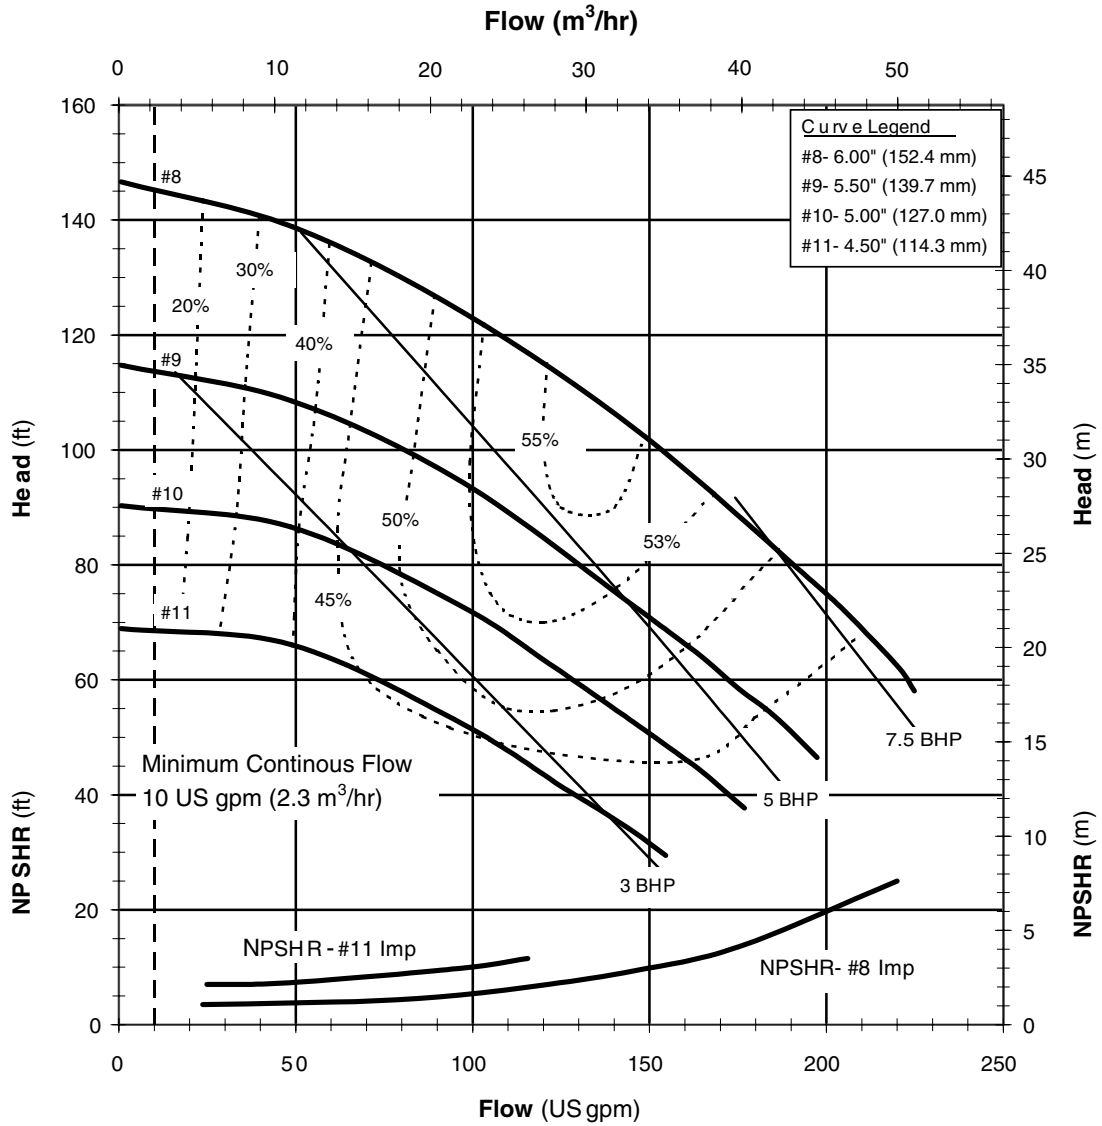

DB 22604C
 6029 REV0

Model DB22 - Closed Impeller
 2900 rpm, 50 Hz
 Suction: 2" FNPT
 Discharge: 2" MNPT

DB 22502C
 6030 REV0

Model DB22 - Closed Impeller
 1450 rpm, 50 Hz
 Suction: 2" FNPT
 Discharge: 2" MNPT

DB 22504C
 6031 REVO

Model DB22 - Open Impeller
 3450 rpm, 60 Hz
 Suction: 2" FNPT
 Discharge: 2" MNPT

DB226020
 6032 REV 0

Model DB22 - Open Impeller
 1725 rpm, 60 Hz
 Suction: 2" FNPT
 Discharge: 2" MNPT