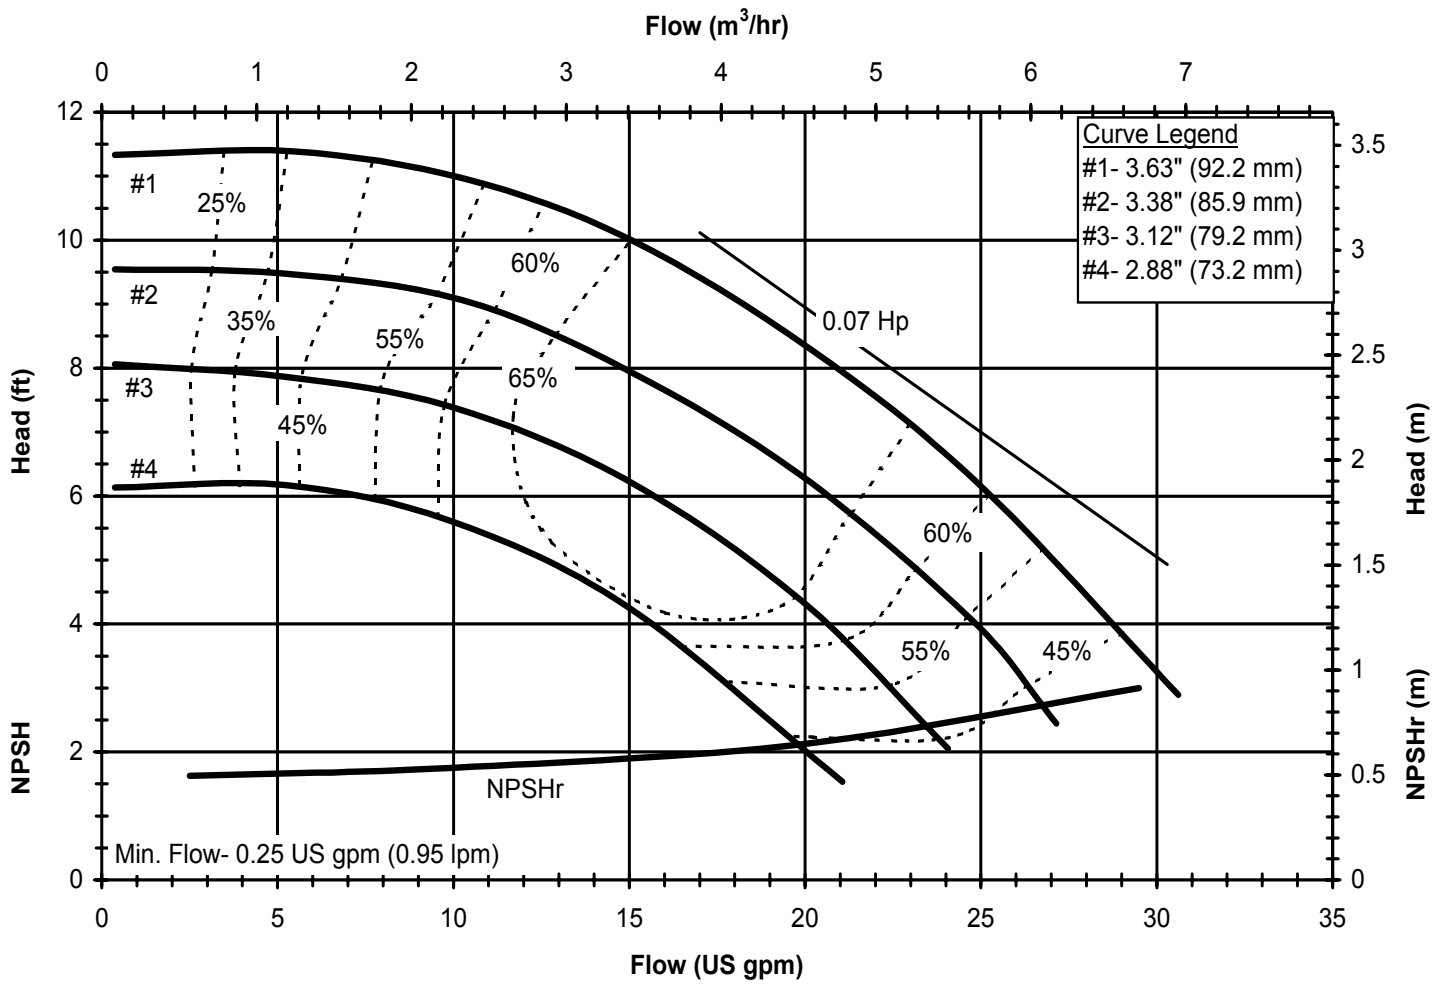

Model DB8
1725 rpm, 60 Hz
Suction: 1 1/2" FNPT
Discharge: 1" MNPT

DB860
6019 REV 0