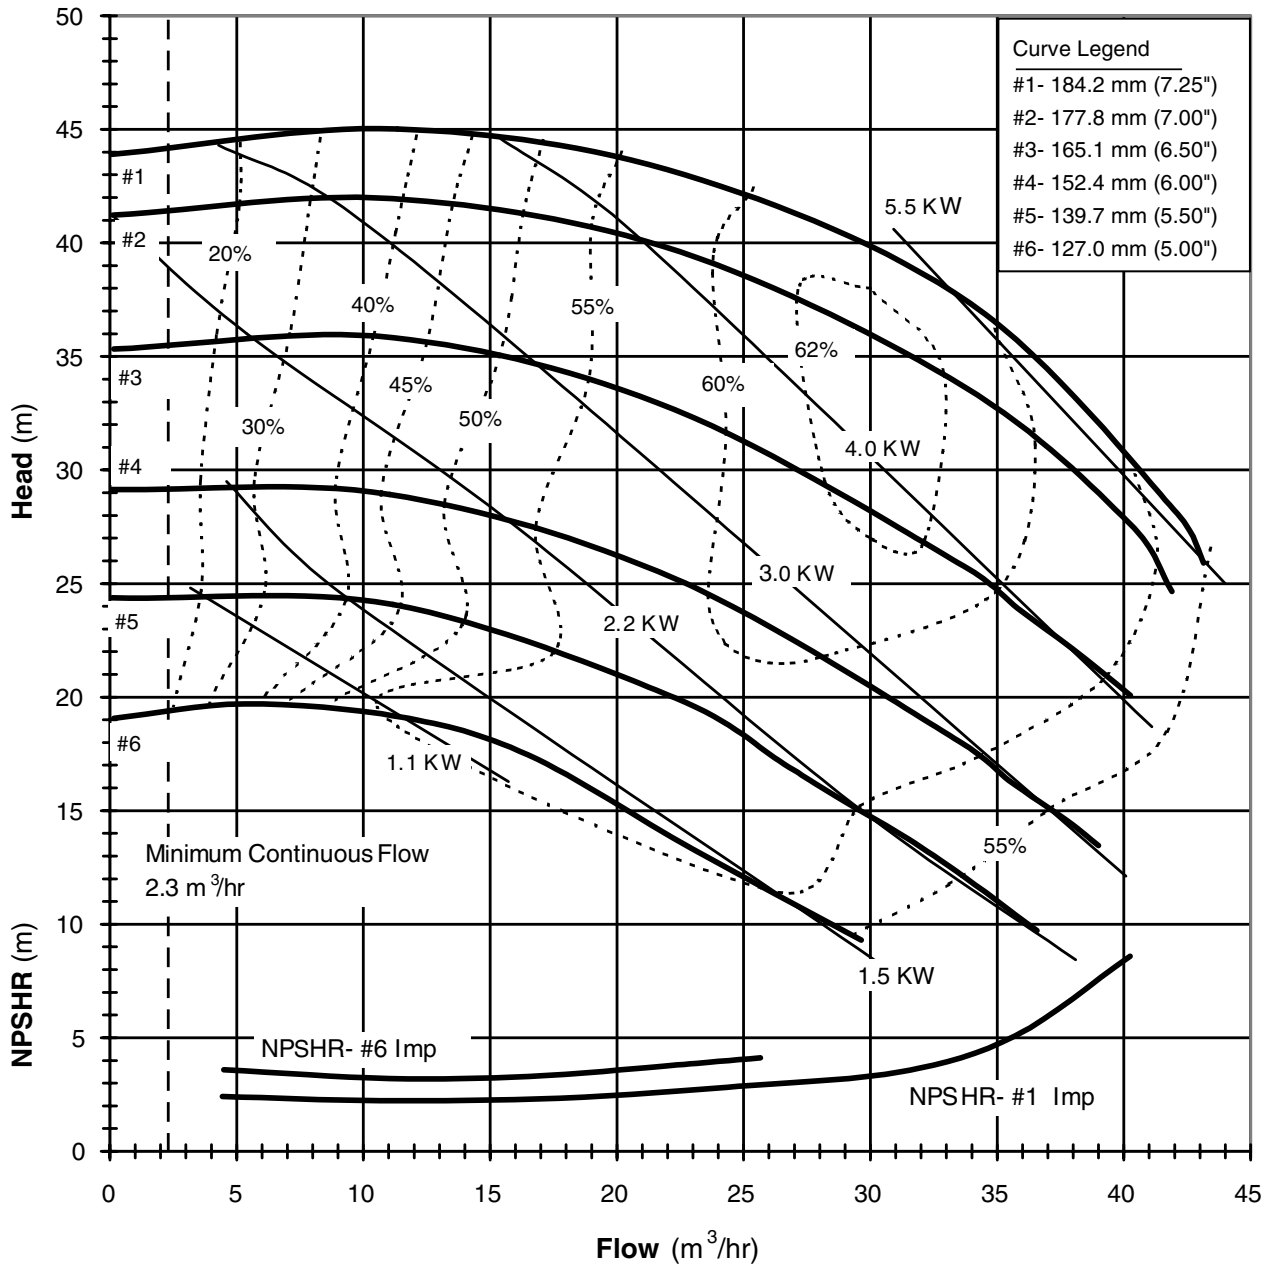

Model DB22 - Closed Impeller
2900 rpm, 50 Hz
Suction: 2" FNPT
Discharge: 2" MNPT

DB 22502C
6030 REV0