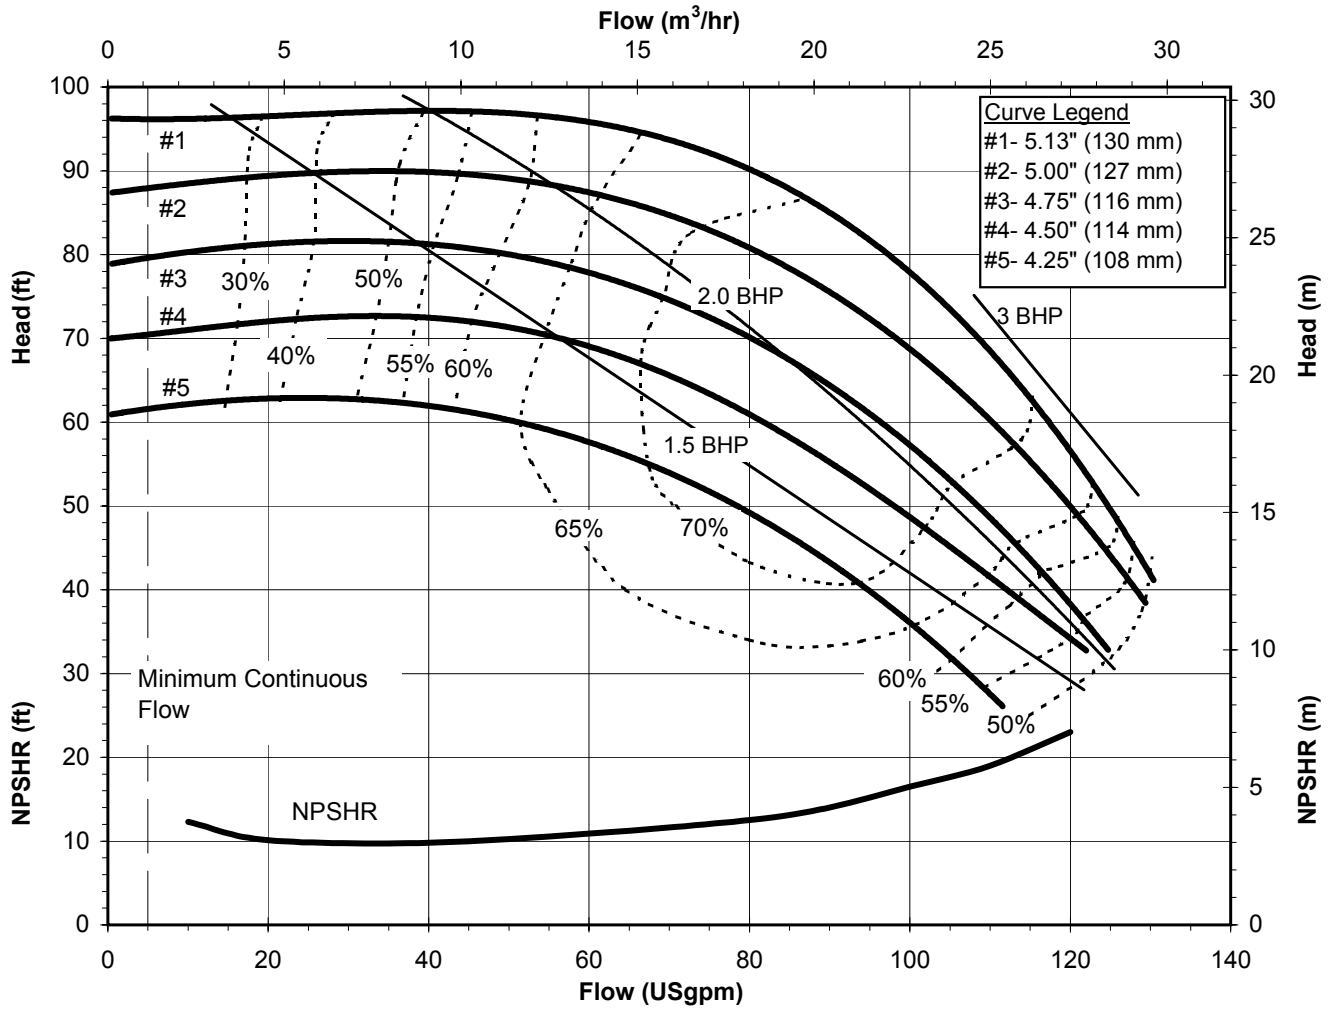

DB1160
 6001 Rev 0

Model DB11
 2900 rpm, 50 Hz
 Suction: 2" FNPT
 Discharge: 1 1/2" MNPT

DB1150
 6002 Rev 1

Model DB11
 1450 rpm, 50 Hz
 Suction: 2" FNPT
 Discharge: 1 1/2" MNPT

DB1150
 6002 Rev 0

Model DB15
 3450 rpm, 60 Hz
 Suction: 2" FNPT
 Discharge: 1 1/2" MNPT