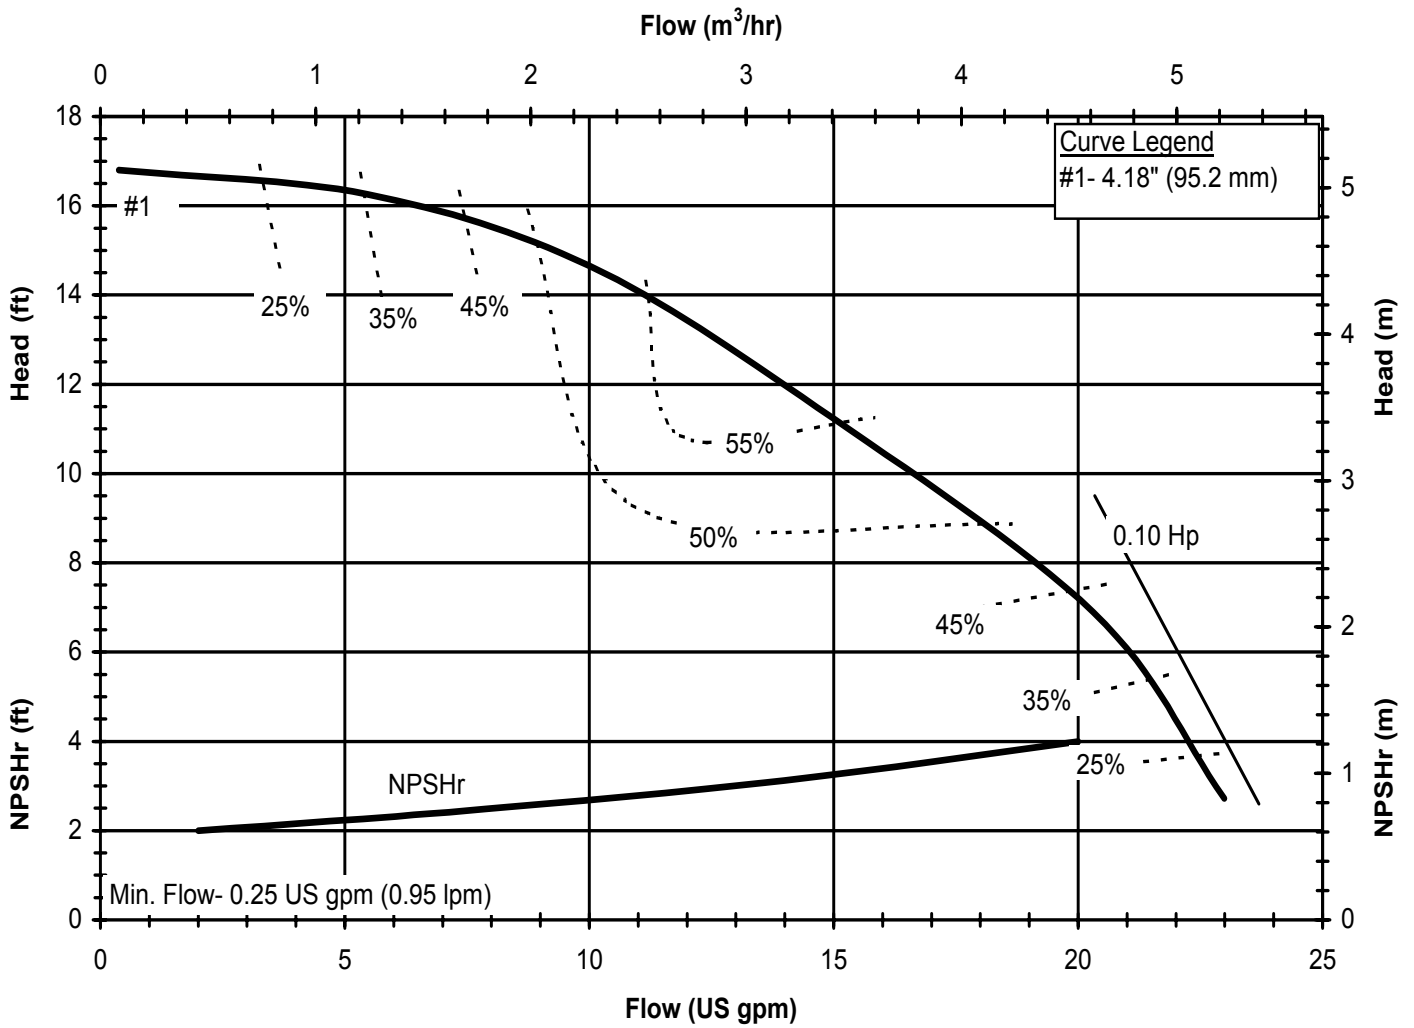

DB850
 6020 REV 0

Model DB8
 1450 rpm, 50 Hz
 Suction: 1 1/2" FNPT
 Discharge: 1" MNPT

DB850
 6020 REV 0

Model DB9
 3450 rpm, 60 Hz
 Suction: 1" FNPT
 Discharge: 1" MNPT

DB960
 6027 REV 0

Model DB9
 1725 rpm, 60 Hz
 Suction: 1" FNPT
 Discharge: 1" MNPT