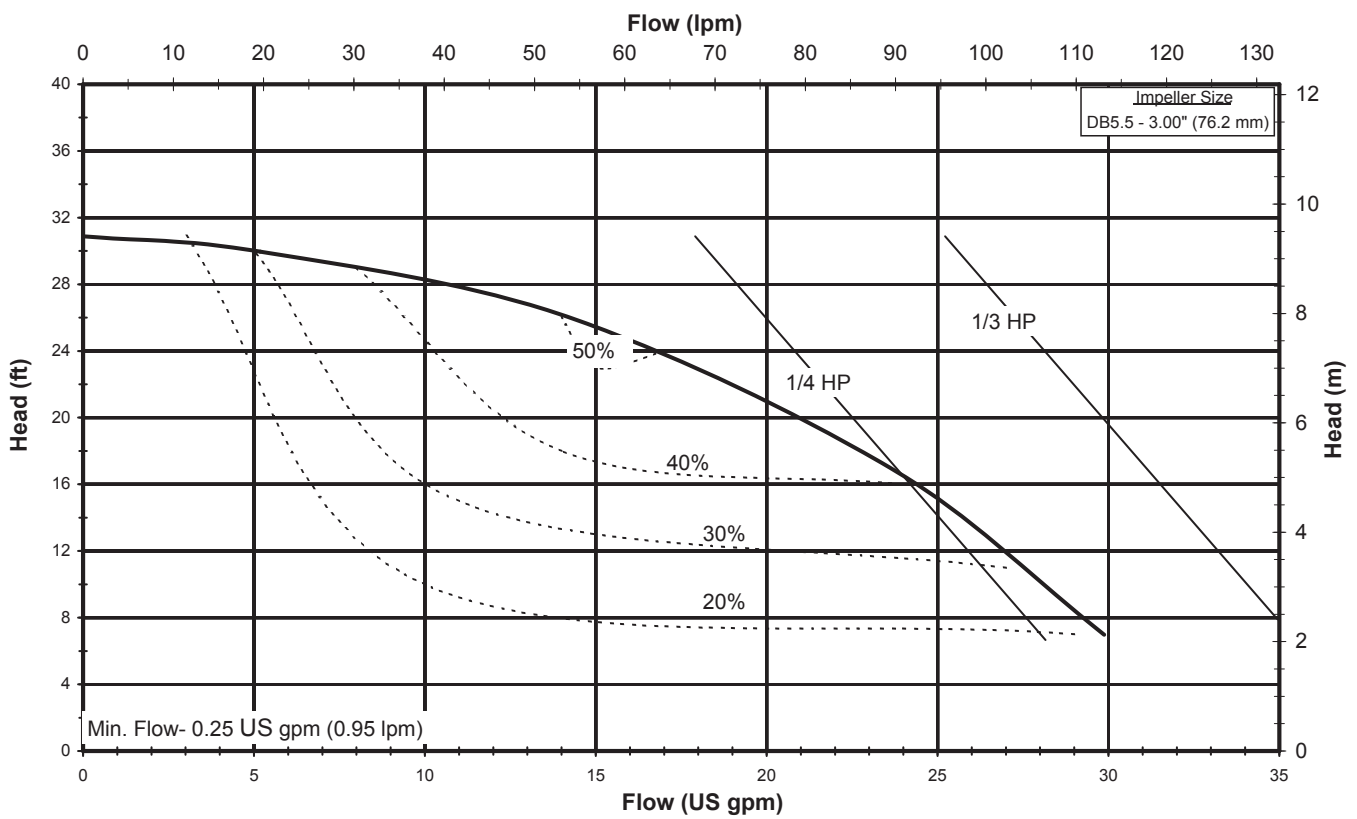

Model DB3, 4, 5
 2900 rpm, 50 Hz
 Suction: 1" FNPT
 Discharge: 1/2" MNPT

DB345-5060
 6061 REV 0

Model DB5.5
3450 rpm, 60 Hz
Suction: 1" FNPT
Discharge: 3/4" MNPT

Model DB5.5
 2900 rpm, 50 Hz
 Suction: 1" FNPT
 Discharge: 3/4" MNPT