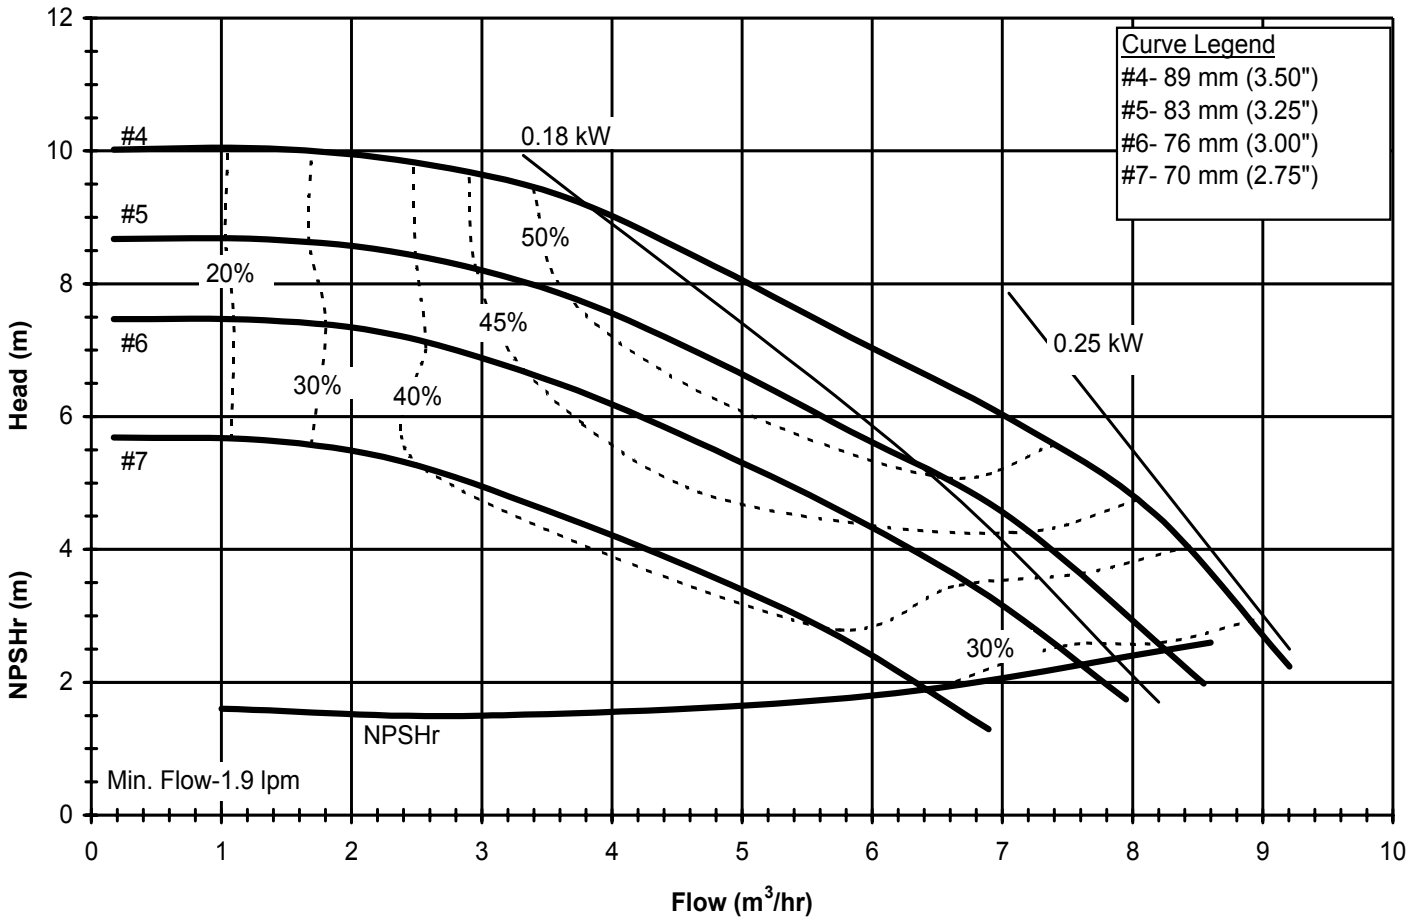

Model DB6
 3450 rpm, 60 Hz
 Suction: 1" FNPT
 Discharge: 1" MNPT

DB660
 6025 REV 0

Model DB6
 1725 rpm, 60 Hz
 Suction: 1" FNPT
 Discharge: 1" MNPT

DB660
 6025 REV 0

Model DB6
 2900 rpm, 50 Hz
 Suction: 1" FNPT
 Discharge: 1" MNPT