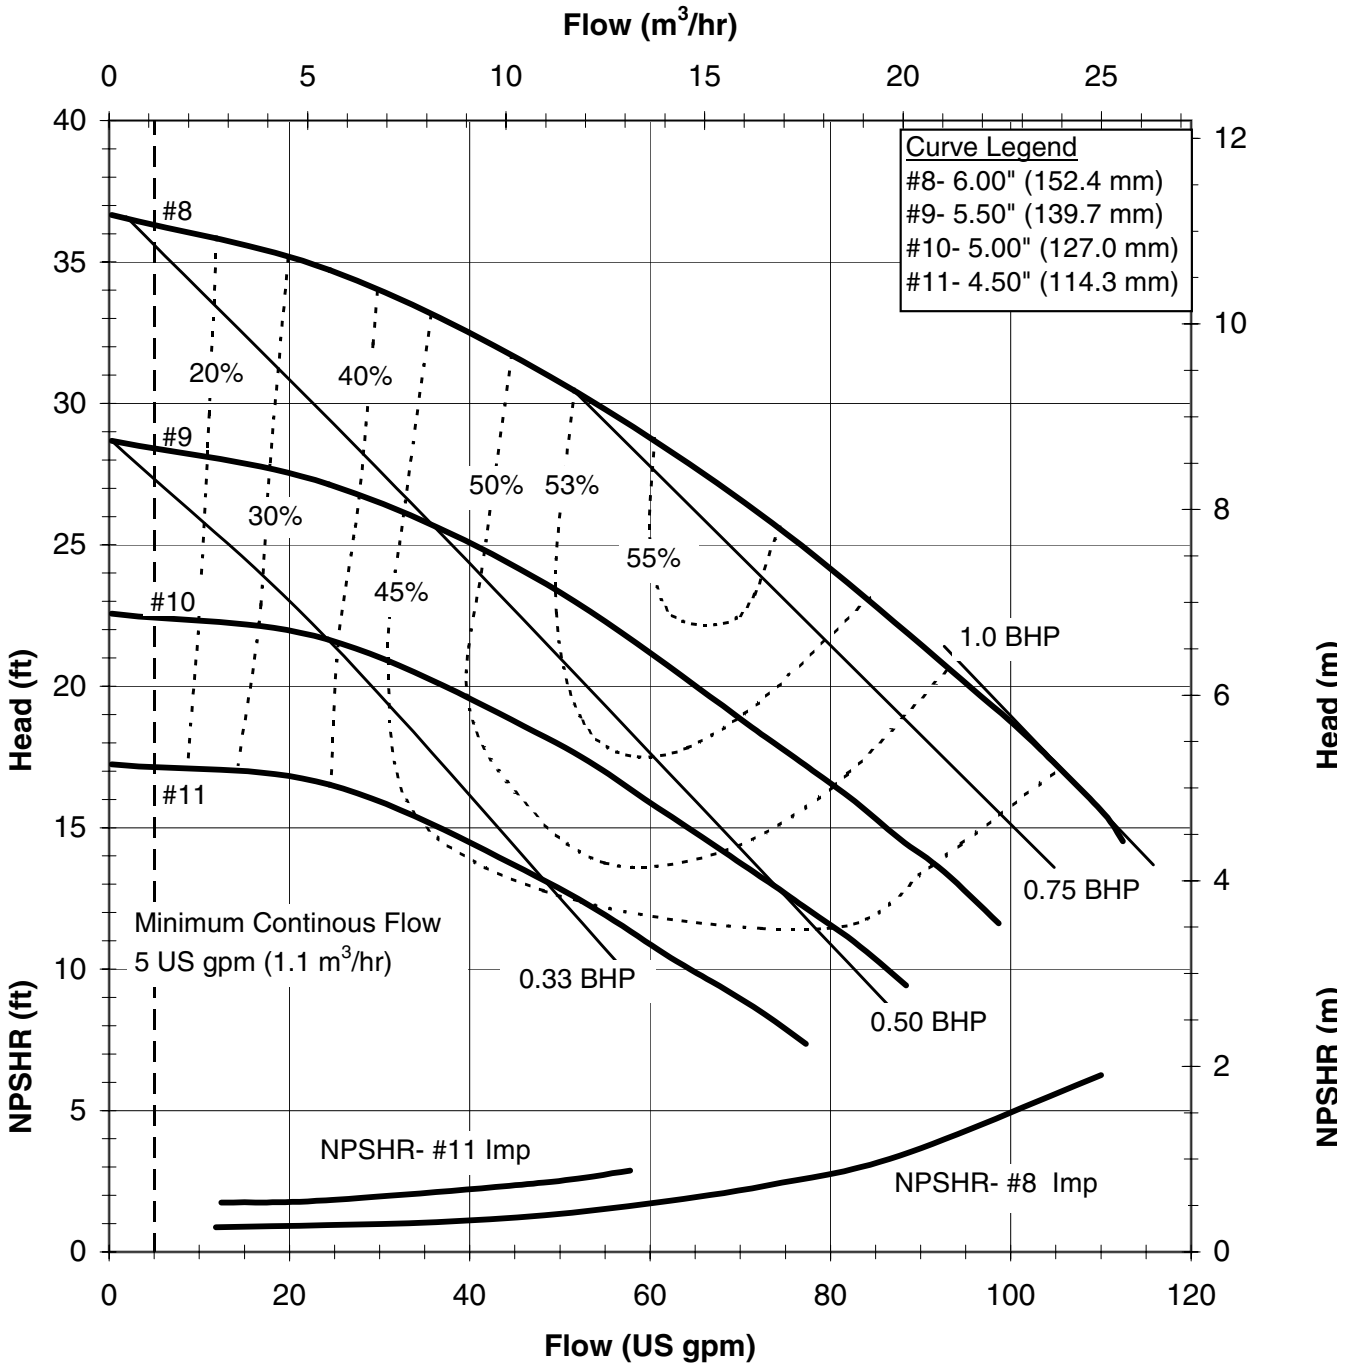

DB 22604C
 6029 REV0

Model DB22 - Closed Impeller
 2900 rpm, 50 Hz
 Suction: 2" FNPT
 Discharge: 2" MNPT

DB 22502C
 6030 REV0

Model DB22 - Closed Impeller
 1450 rpm, 50 Hz
 Suction: 2" FNPT
 Discharge: 2" MNPT

DB 22504C
 6031 REVO

Model DB22 - Open Impeller
 3450 rpm, 60 Hz
 Suction: 2" FNPT
 Discharge: 2" MNPT

DB226020
 6032 REV 0

Model DB22 - Open Impeller
 1725 rpm, 60 Hz
 Suction: 2" FNPT
 Discharge: 2" MNPT