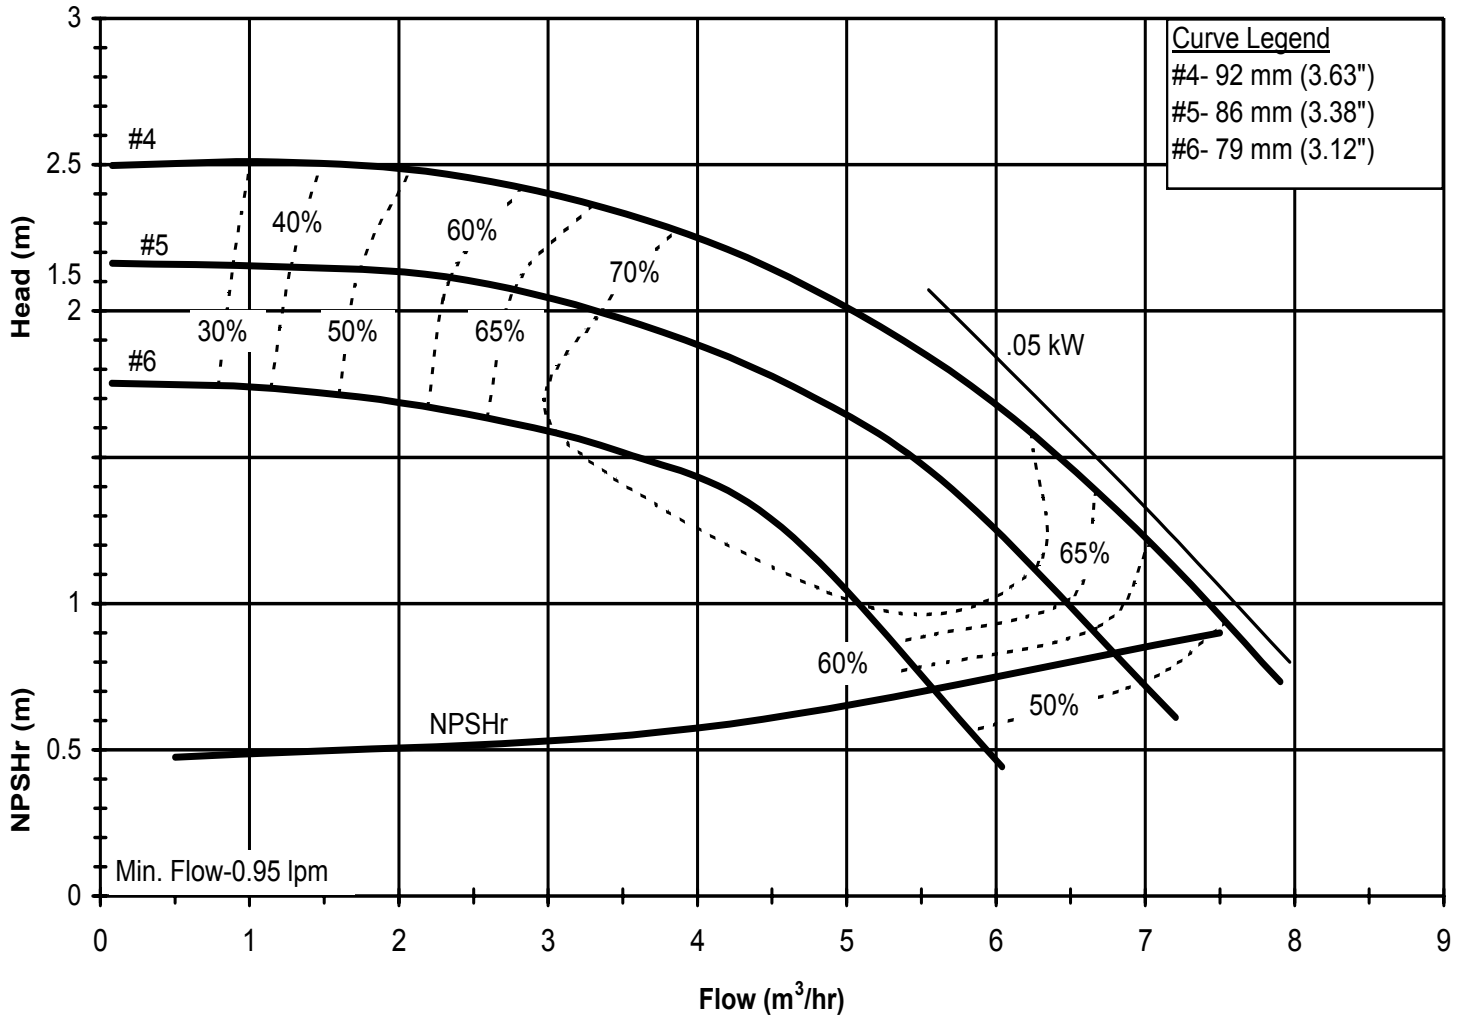

DB760
 6021 REV 0

Model DB7
 1725 rpm, 60 Hz
 Suction: 1 1/2" FNPT
 Discharge: 1 1/2" MNPT

DB760
 6021 REV 1

Model DB7
 2900 rpm, 50 Hz
 Suction: 1 1/2" FNPT
 Discharge: 1 1/2" MNPT

DB750
 6022 REV 0

Model DB7
 1450 rpm, 50 Hz
 Suction: 1 1/2" FNPT
 Discharge: 1 1/2" MNPT