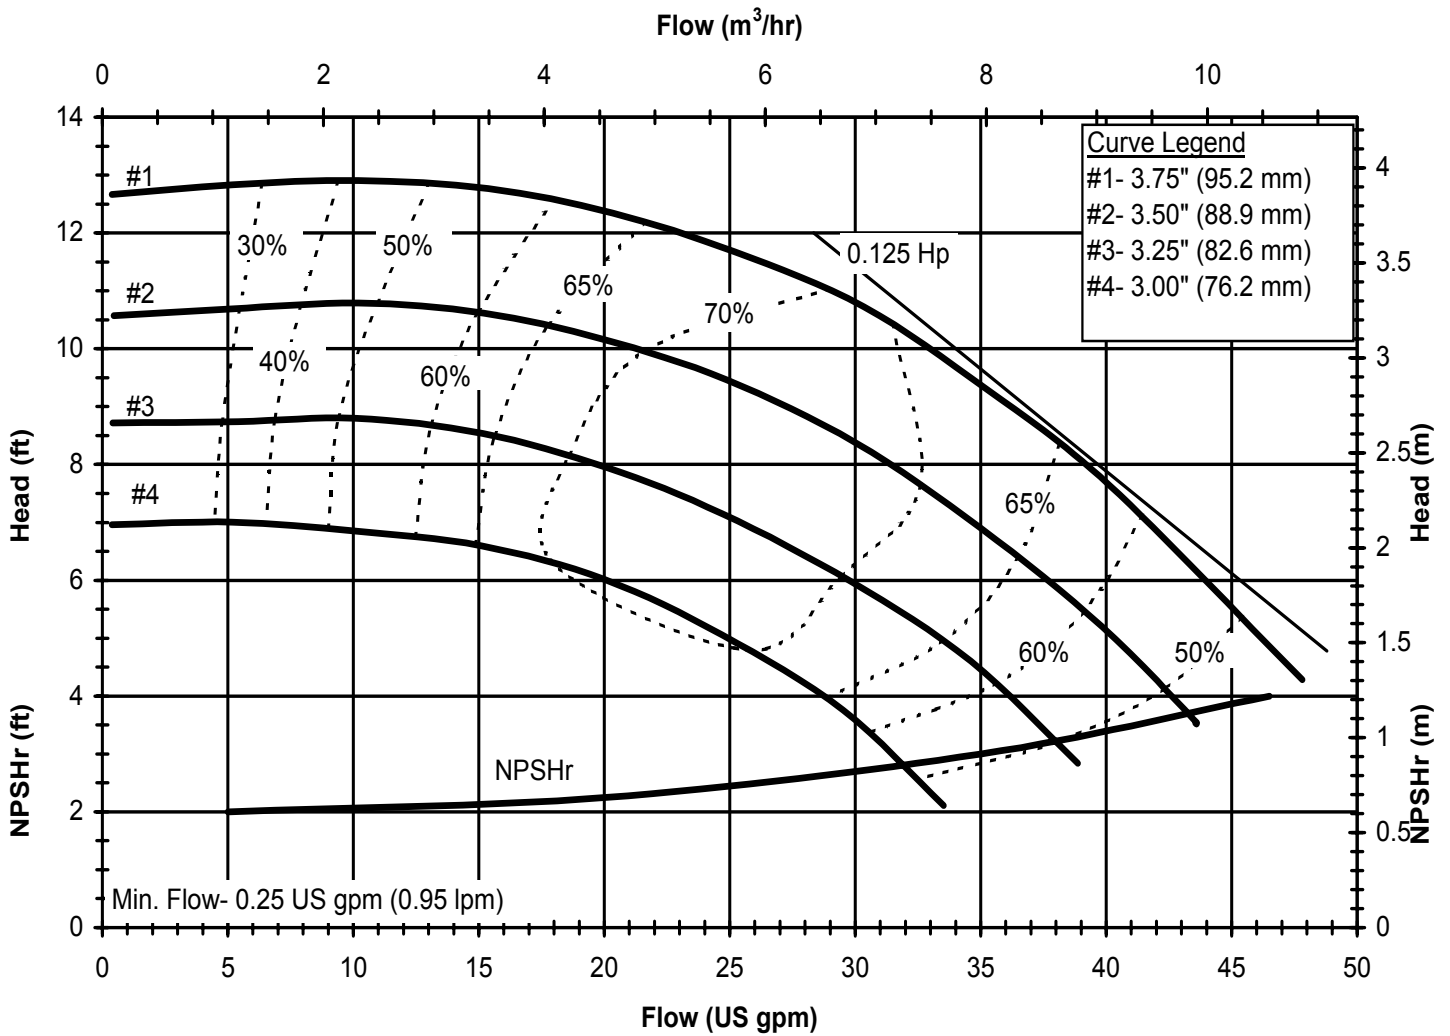

Model DB10
1725 rpm, 60 Hz
Suction: 1 1/2" FNPT
Discharge: 1 1/2" MNPT

DB1060
6017 REV0