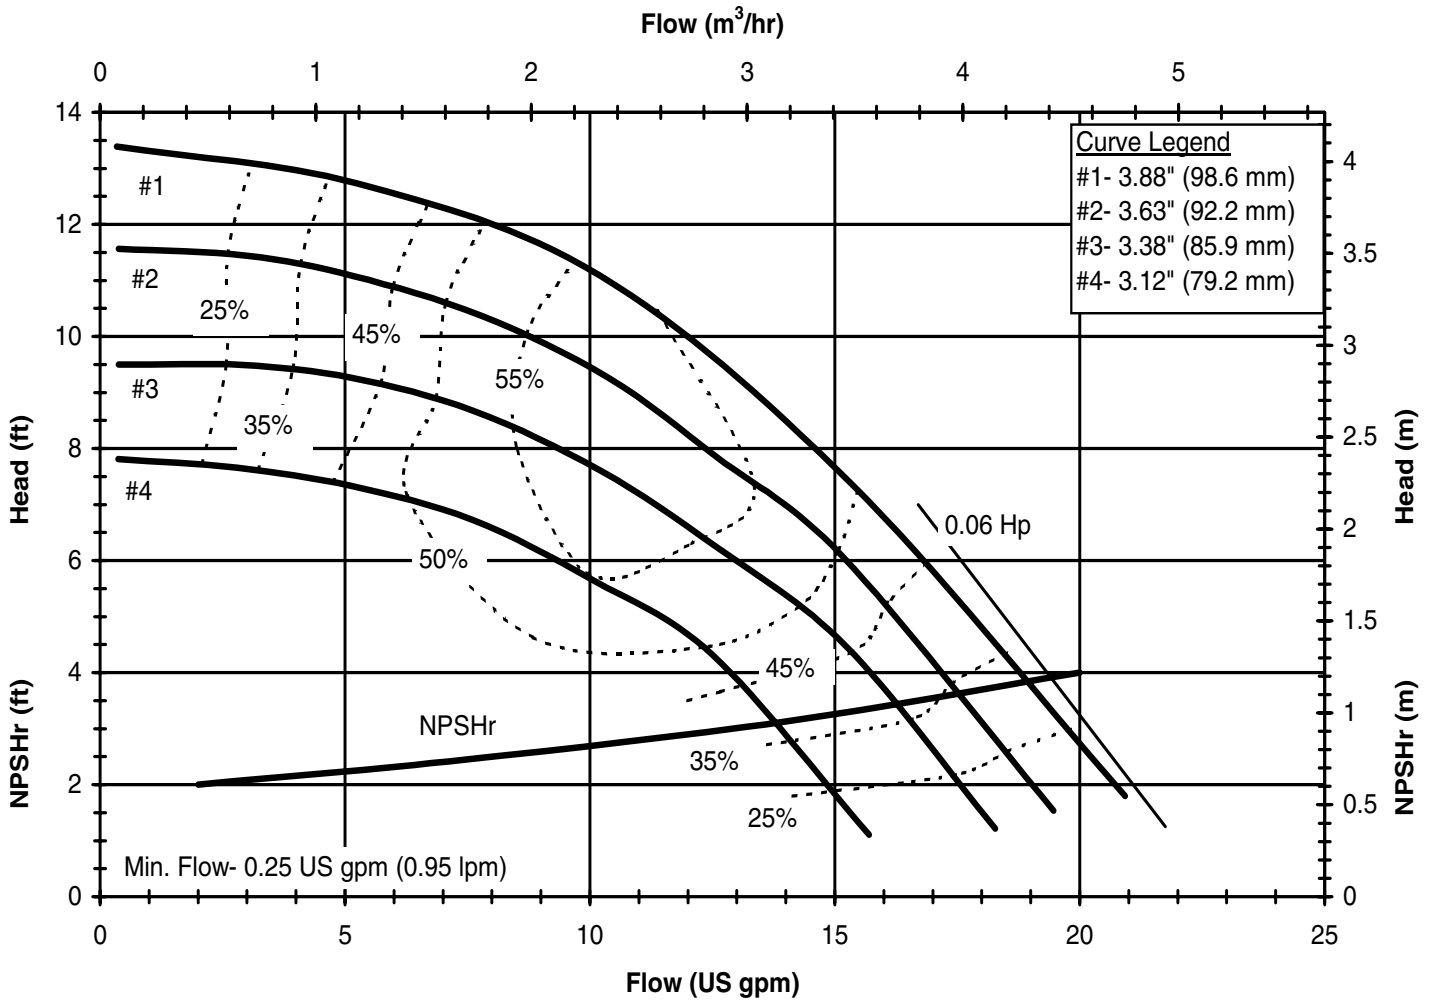

DB650
 6026 REV 0

Model DB6
 1450 rpm, 50 Hz
 Suction: 1" FNPT
 Discharge: 1" MNPT

DB650
 6026 REV 0

Model DB6H
 3450 rpm, 60 Hz
 Suction: 1" FNPT
 Discharge: 1" MNPT

DB6H60
 6023 REV 1

Model DB6H
 1725 rpm, 60 Hz
 Suction: 1" FNPT
 Discharge: 1" MNPT