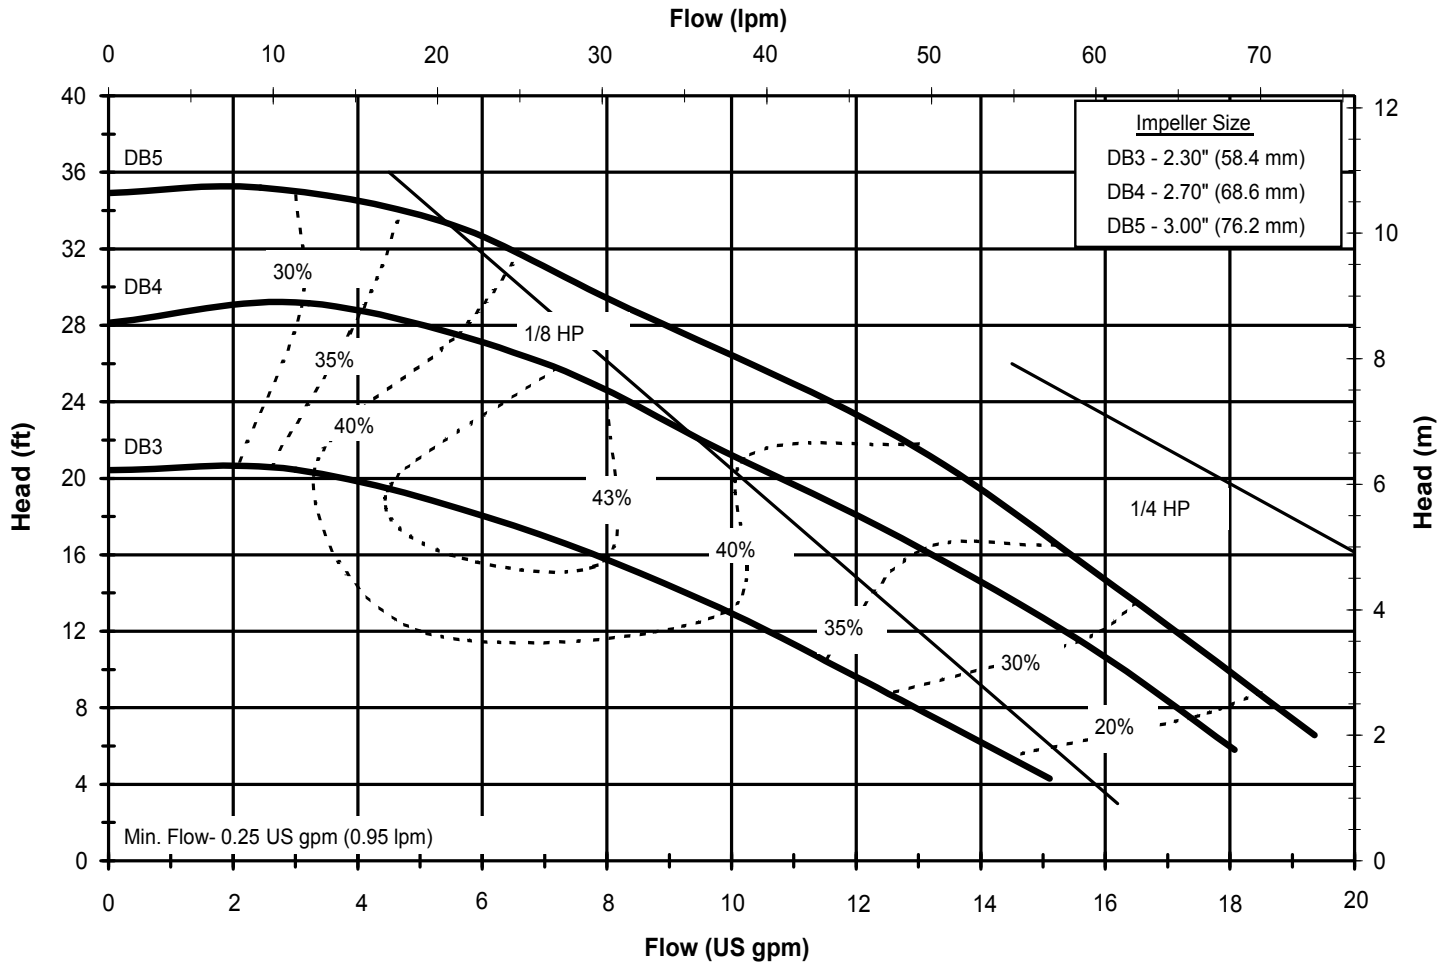

TABLE OF CONTENTS

Description	Page
DB3/4/5, 3450 rpm, 60 Hz	4
DB3/4/5, 2900 rpm, 60 Hz	5
DB5.5, 3450 rpm, 60 Hz.....	6
DB5.5, 2900 rpm, 50 Hz.....	7
DB6, 3450 rpm, 60 Hz.....	8
DB6, 1725 rpm, 60 Hz.....	9
DB6, 2900 rpm, 50 Hz.....	10
DB6, 1450 rpm, 50 Hz.....	11
DB6H, 3450 rpm, 60 Hz	12
DB6H, 1725 rpm, 60 Hz	13
DB6H, 2900 rpm, 50 Hz	14
DB6H, 1450 rpm, 50 Hz	15
DB7, 3450 rpm, 60 Hz.....	16
DB7, 1725 rpm, 60 Hz.....	17
DB7, 2900 rpm, 50 Hz.....	18
DB7, 1450 rpm, 50 Hz.....	19
DB8, 3450 rpm, 60 Hz.....	20
DB8, 1725 rpm, 60 Hz.....	21
DB8, 2900 rpm, 50 Hz.....	22
DB8, 1450 rpm, 50 Hz.....	23
DB9, 3450 rpm, 60 Hz.....	24
DB9, 1725 rpm, 60 Hz.....	25
DB10, 3450 rpm, 60 Hz.....	26
DB10, 1725 rpm, 60 Hz.....	27
DB10, 2900 rpm, 50 Hz.....	28
DB10, 1450 rpm, 50 Hz.....	29
DB11, 3450 rpm, 60 Hz.....	30
DB11, 1725 rpm, 60 Hz.....	31
DB11, 2900 rpm, 50 Hz.....	32
DB11, 1450 rpm, 50 Hz.....	33
DB15, 3450 rpm, 60 Hz.....	34
DB15, 1725 rpm, 60 Hz.....	35
DB15, 2900 rpm, 50 Hz.....	36
DB15, 1450 rpm, 50 Hz.....	37
DB22, 3450 rpm, 60 Hz.....	38
DB22, 1725 rpm, 60 Hz.....	39
DB22, 2900 rpm, 50 Hz.....	40
DB22, 1450 rpm, 50 Hz.....	41
DB22, 3450 rpm, 60 Hz Open Impeller	42
DB22, 1725 rpm, 60 Hz Open Impeller	43
DB22, 2900 rpm, 50 Hz Open Impeller	44
DB22, 1450 rpm, 50 Hz Open Impeller	45

Ordering Information:

Phone: 1-814-455-4478; 1-800-934-9384

Fax: 1-814-455-8518

Order: 1-814-459-3460

Email: fti@finishthompson.com

Model DB3, 4, 5
3450 rpm, 60 Hz
Suction: 1" FNPT
Discharge: 1/2" MNPT

DB345-5060
6061 REV 0