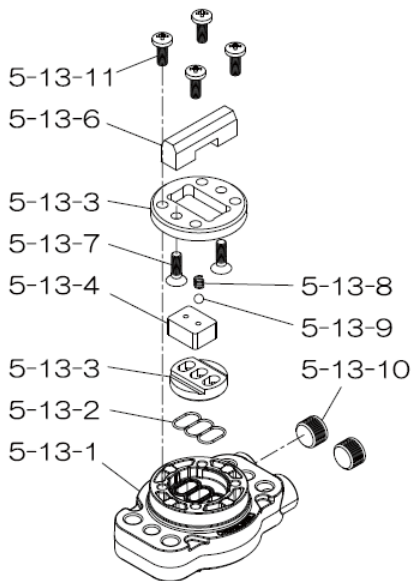

Reference No.	Description	Q'ty	Part No.
1	Out Chamber	2	580962
2	In Manifold	1	714371
3	Out Manifold	1	714365
5	Body Assembly	1	804780
6	Center Bushing	2	716253
7	Center Rod	1	716252
8	Center Disk	4	711906
10	Diaphragm	2	771705
11	Valve Seat	4	771795
12	Ball	4	773144
14	Ball Valve	1	684322
19	Pump Base	2	711912
20	Cushion	4	771402
21	Nut	2	683408
22	Coned Disk Spring	2	682740
23	Bolt	20	686025
24	Plain Washer	4	631014
25	Wave Spring Washer	4	631917
26	Bolt	16	611204
27	Plain Washer	16	631015
28	Spring Lock Washer	16	631918
29	Nut	16	627014
33	Bolt	4	611177
34	Nut	4	627013
35	Bolt	4	611149
36	Nut with Flange	4	682276
40	O-ring	4	640078
42	Bolt	4	686164
42a	Wave Spring Washer	4	631917
44	Silencer	2	804697

Repair Kits

K80-MH Liquid Side Kit includes the following:

Reference No.	Description	Q'ty	Part No.
10	Diaphragm	2	771705
11	Valve Seat	4	771975
40	O-ring	4	640078
12	Ball	4	773144

K80-AM-DP-HD Air Side Kit includes the following:

Reference No.	Description	Q'ty	Part No.
5-3	Throat Bearing	2	773066
5-5	Center Rod Guide	1	773047
5-6	O-ring	2	640023
5-7	O-ring	2	640133
5-8	Gasket	2	773040
5-9	Gasket	2	773041
5-10	O-ring	2	640138
5-11	O-ring	8	640007
5-14	O-ring	2	640134
5-21	Bushing	4	773067
5-22	Spring	2	684537
5-24	Pin	2	700231

804784 Valve Body Assembly

Reference No.	Description	Q'ty	Part No.
5-13-1	Valve Body	1	716244
5-13-2	Gasket	1	773042
5-13-3	Valve Seat	1	716246
5-13-4	Block	1	773065
5-13-5	Block Holder	1	716245
5-13-6	Valve Guide	1	773064
5-13-7	Flat Head Screw	2	684384
5-13-8	Spring	1	706612
5-13-9	Ball	1	686271
5-13-10	Plug	2	772934
5-13-11	Screw	4	602299