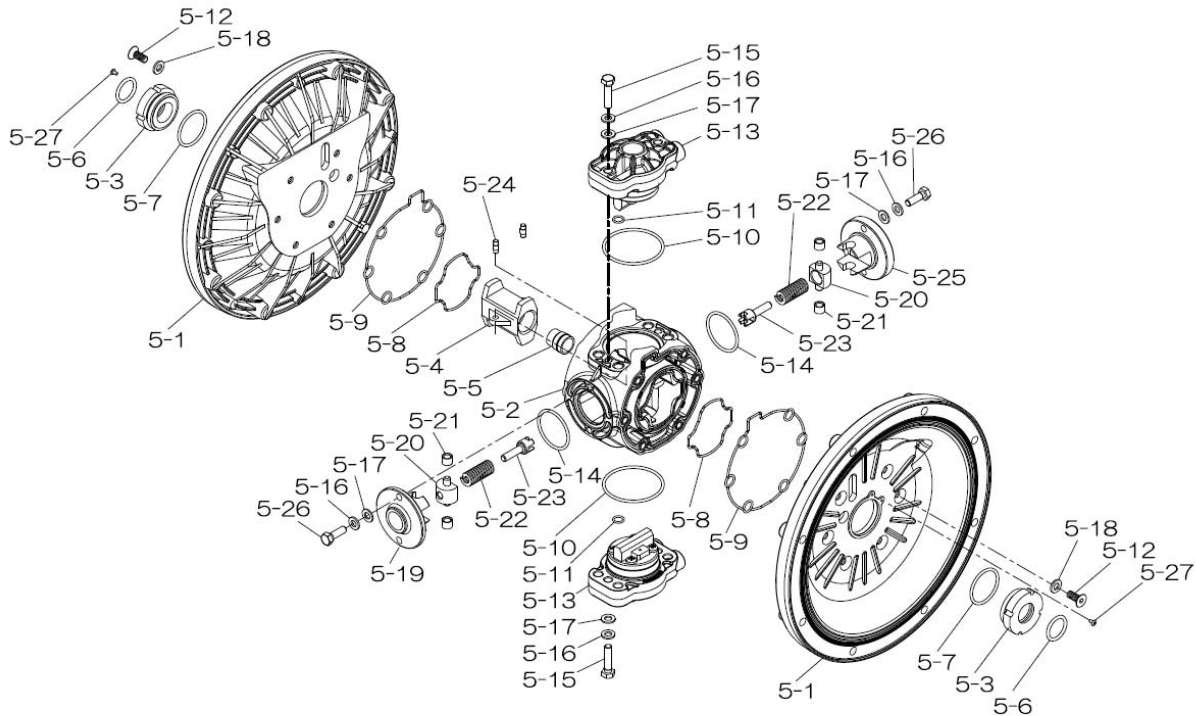

Reference No.	Description	Q'ty	Part No.
1	Out Chamber	2	580962
2	In Manifold	1	714371
3	Out Manifold	1	714365
5	Body Assembly	1	804780
6	Center Bushing	2	716253
7	Center Rod	1	716252
8	Center Disk	4	711906
10	Diaphragm	2	771705
11	Valve Seat	4	771795
12	Ball	4	773144
14	Ball Valve	1	684322
19	Pump Base	2	711912
20	Cushion	4	771402
21	Nut	2	683408
22	Coned Disk Spring	2	682740
23	Bolt	20	686025
24	Plain Washer	4	631014
25	Wave Spring Washer	4	631917
26	Bolt	16	611204
27	Plain Washer	16	631015
28	Spring Lock Washer	16	631918
29	Nut	16	627014
33	Bolt	4	611177
34	Nut	4	627013
35	Bolt	4	611149
36	Nut with Flange	4	682276
40	O-ring	4	640078
42	Bolt	4	686164
42a	Wave Spring Washer	4	631917
44	Silencer	2	804697

804784 Valve Body Assembly

Reference No.	Description	Q'ty	Part No.
5-13-1	Valve Body	1	716244
5-13-2	Gasket	1	773042
5-13-3	Valve Seat	1	716246
5-13-4	Block	1	773065
5-13-5	Block Holder	1	716245
5-13-6	Valve Guide	1	773064
5-13-7	Flat Head Screw	2	684384
5-13-8	Spring	1	706612
5-13-9	Ball	1	686271
5-13-10	Plug	2	772934
5-13-11	Screw	4	602299

XDP

336B-00_2011

Yamada America, Inc.
 955 East Algonquin Rd
 Arlington Heights, IL 60005
 Phone: 847.631.9200
 Fax: 847.631.9273
 www.yamadapump.com

804780 Body Assembly

Reference No.	Description	Q'ty	Part No.
5-1	Air Chamber	2	716248
5-2	Body	1	716256
5-3	Throat Bearing	2	773066
5-4	Valve Switcher	1	716214
5-5	Center Rod Guide	1	773047
5-6	O-ring	2	640023
5-7	O-ring	2	640133
5-8	Gasket	2	773040
5-9	Gasket	2	773041
5-10	O-ring	2	640138
5-11	O-ring	8	640007
5-12	Flat Head Bolt	12	683812
5-13	Valve Body Assembly	2	804784
5-14	O-ring	2	640134
5-15	Bolt	4	611153
5-16	Spring Washer	8	631420
5-17	Plain Washer	8	631013
5-18	Plain Washer	12	684987
5-19	Retainer B	1	716249
5-20	Spring Retainer	2	713620
5-21	Bushing	4	773067
5-22	Spring	2	684537
5-23	Trip Arm	2	714446
5-24	Pin	2	700231
5-25	Retainer A	1	716216
5-26	Bolt	4	611149
5-27	Tapping Screws	2	686337