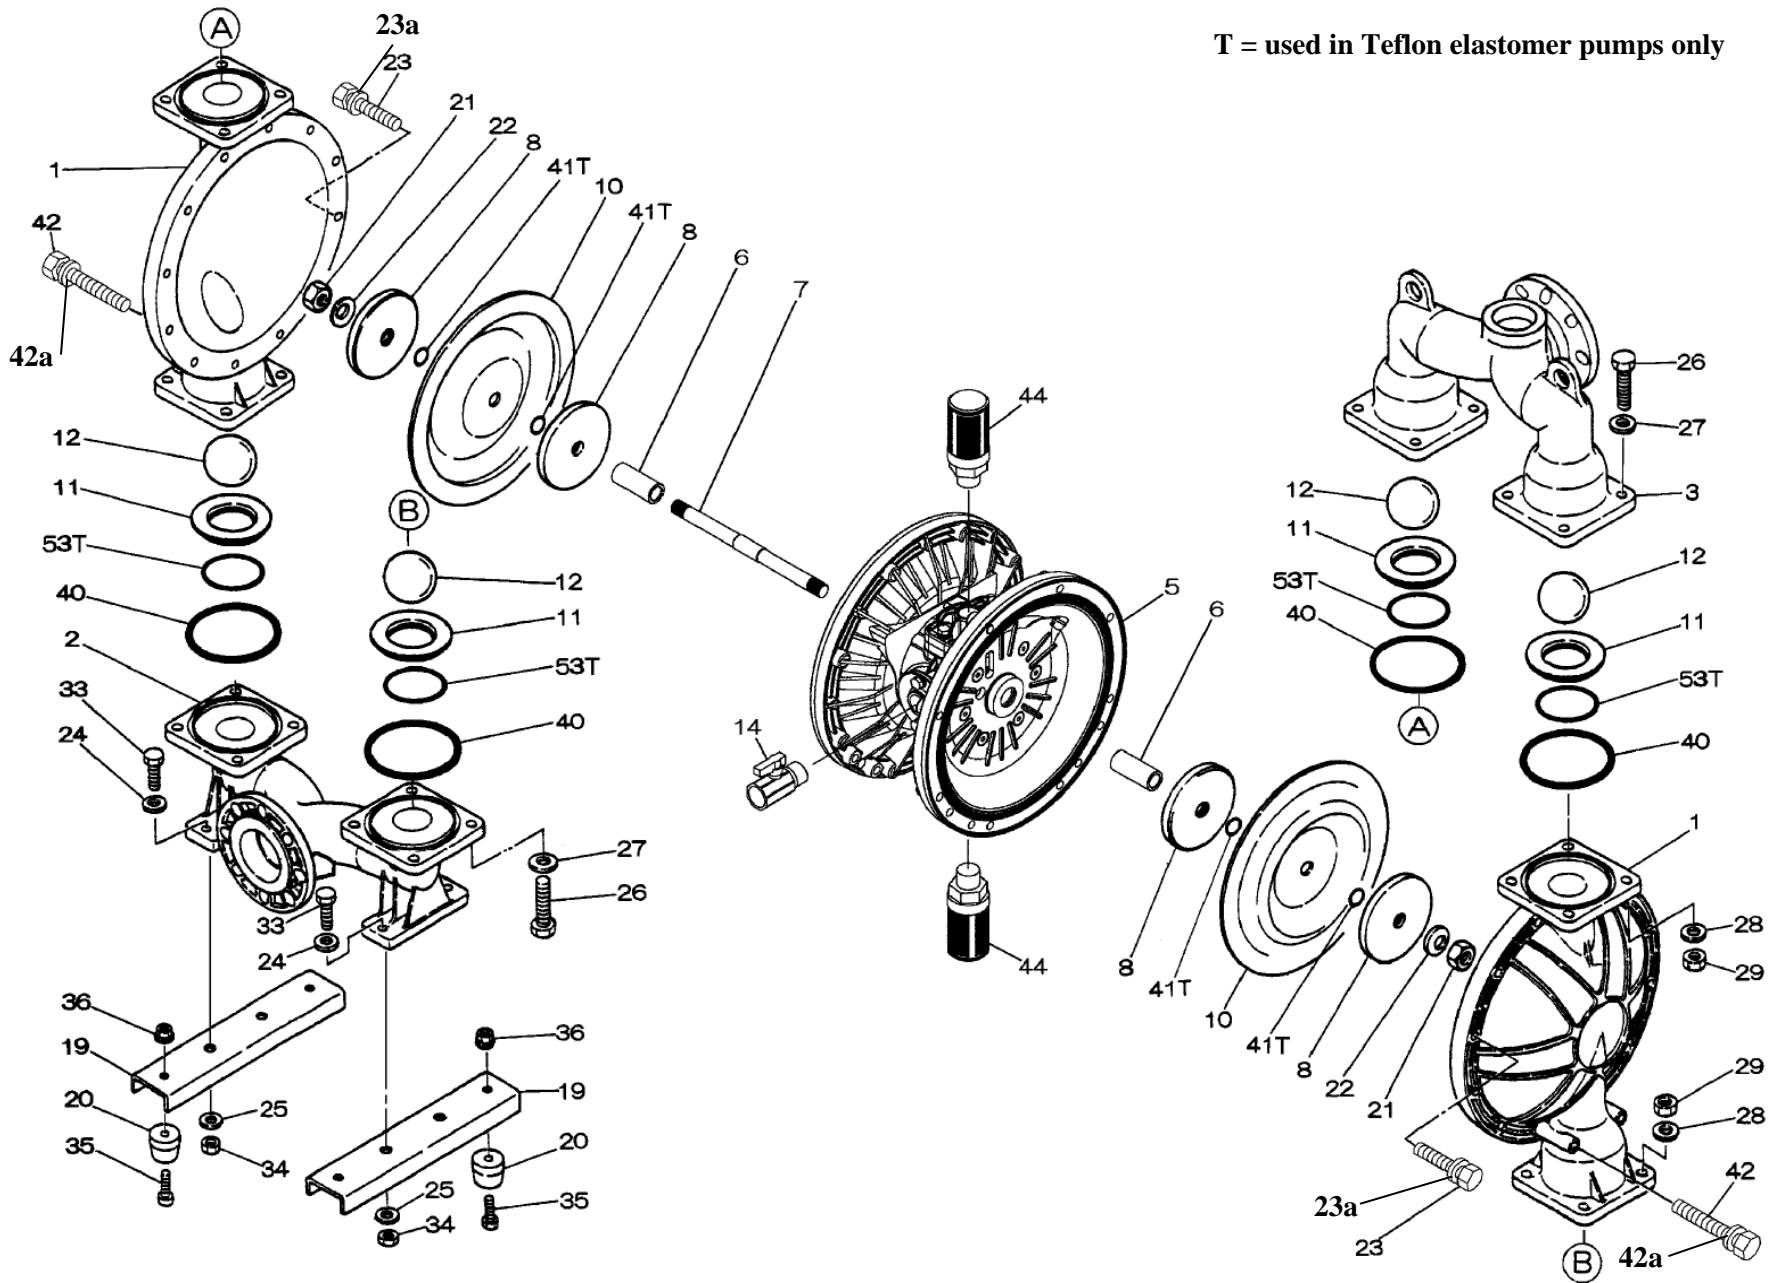

T = used in Teflon elastomer pumps only

Reference No.	Description	Q'ty	Part No.
1	Out Chamber	2	580962
2	In Manifold	1	714371
3	Out Manifold	1	714365
5	Body Assembly	1	804780
6	Center Bushing	2	716253
7	Center Rod	1	716252
8	Center Disk	4	711906
10	Diaphragm	2	771705
11	Valve Seat	4	771795
12	Ball	4	773144
14	Ball Valve	1	684322
19	Pump Base	2	711912
20	Cushion	4	771402
21	Nut	2	683408
22	Coned Disk Spring	2	682740
23	Bolt	20	686025
24	Plain Washer	4	631014
25	Wave Spring Washer	4	631917
26	Bolt	16	611204
27	Plain Washer	16	631015
28	Spring Lock Washer	16	631918
29	Nut	16	627014
33	Bolt	4	611177
34	Nut	4	627013
35	Bolt	4	611149
36	Nut with Flange	4	682276
40	O-ring	4	640078
42	Bolt	4	686164
42a	Wave Spring Washer	4	631917
44	Silencer	2	804697

Repair Kits

K80-MH Liquid Side Kit includes the following:

Reference No.	Description	Q'ty	Part No.
10	Diaphragm	2	771705
11	Valve Seat	4	771975
40	O-ring	4	640078
12	Ball	4	773144

K80-AM-DP-HD Air Side Kit includes the following:

Reference No.	Description	Q'ty	Part No.
5-3	Throat Bearing	2	773066
5-5	Center Rod Guide	1	773047
5-6	O-ring	2	640023
5-7	O-ring	2	640133
5-8	Gasket	2	773040
5-9	Gasket	2	773041
5-10	O-ring	2	640138
5-11	O-ring	8	640007
5-14	O-ring	2	640134
5-21	Bushing	4	773067
5-22	Spring	2	684537
5-24	Pin	2	700231