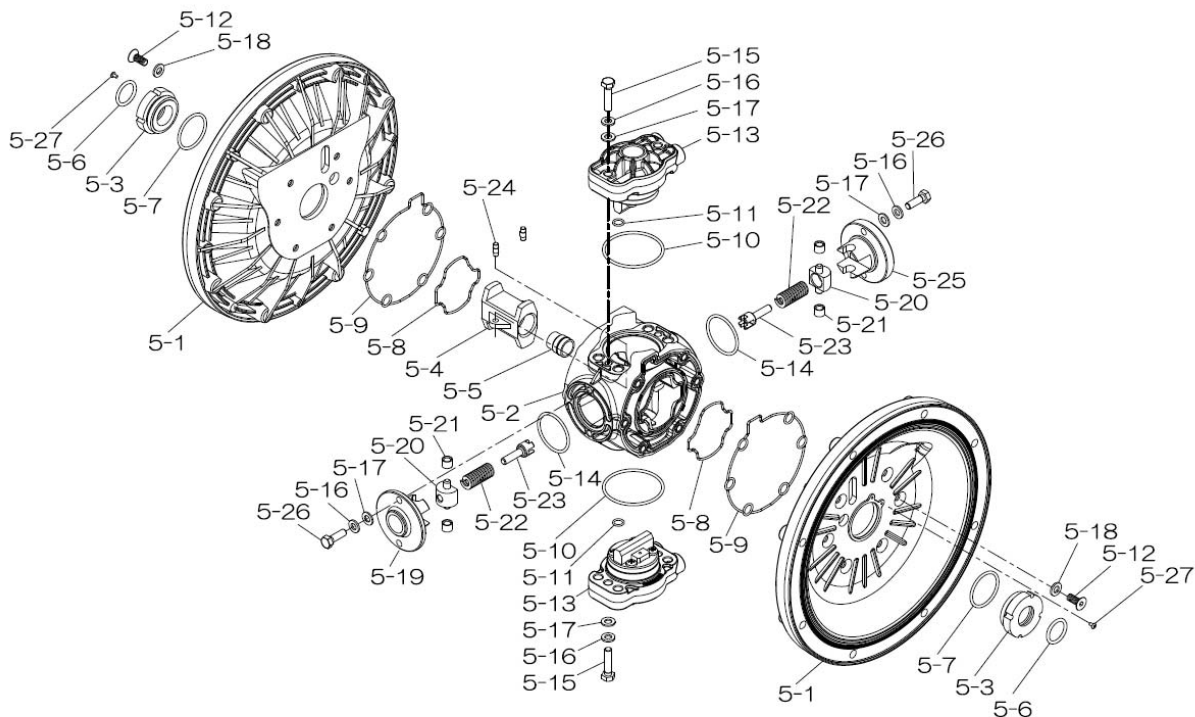

Reference			
No.	Description	Q'ty	Part No.
1	Out Chamber	2	713158
2	In Manifold	1	713170
3	Out Manifold	1	713167
5	Body Assembly	1	804780
6	Center Bushing	2	716253
7	Center Rod	1	716252
8	Center Disk	2	711906
9	Center Disk	2	713371
10	Diaphragm	2	771801
11	Valve Seat	4	771998
12	Ball	4	770605
14	Ball Valve	1	684322
19	Pump Base	2	711912
20	Cushion	4	771402
21	Nut	2	706144
22	Coned Disk Spring	2	682740
23	Bolt	20	686161
23a	Wave Spring Washer	20	631917
24	Plain Washer	4	631014
25	Wave Spring Washer	4	631917
26	Bolt	16	611204
27	Plain Washer	16	631015
28	Spring Lock Washer	16	631938
29	Nut	16	627014
33	Bolt	4	611177
34	Nut	4	627013
35	Bolt	4	611149
36	Nut with Flange	4	682276
40	O-ring	4	642078
42	Bolt	4	686026
44	Silencer	2	804697

804784 Valve Body Assembly

Reference			
No.	Description	Q'ty	Part No.
5-13-1	Valve Body	1	716244
5-13-2	Gasket	1	773042
5-13-3	Valve Seat	1	716246
5-13-4	Block	1	773065
5-13-5	Block Holder	1	716245
5-13-6	Valve Guide	1	773064
5-13-7	Flat Head Screw	2	684384
5-13-8	Spring	1	706612
5-13-9	Ball	1	686271
5-13-10	Plug	2	772934
5-13-11	Screw	4	602299

XDP

341B-00_2011

Yamada America, Inc.
 955 East Algonquin Rd
 Arlington Heights, IL 60005
 Phone: 847.631.9200
 Fax: 847.631.9273
 www.yamadapump.com

Part # 854534

804780 Body Assembly

Reference No.	Description	Q'ty	Part No.
5-1	Air Chamber	2	716248
5-2	Body	1	716256
5-3	Throat Bearing	2	773066
5-4	Valve Switcher	1	716214
5-5	Center Rod Guide	1	773047
5-6	O-ring	2	640023
5-7	O-ring	2	640133
5-8	Gasket	2	773040
5-9	Gasket	2	773041
5-10	O-ring	2	640138
5-11	O-ring	8	640007
5-12	Flat Head Bolt	12	683812
5-13	Valve Body Assembly	2	804784
5-14	O-ring	2	640134
5-15	Bolt	4	611153
5-16	Spring Washer	8	631420
5-17	Plain Washer	8	631013
5-18	Plain Washer	12	684987
5-19	Retainer B	1	716249
5-20	Spring Retainer	2	713620
5-21	Bushing	4	773067
5-22	Spring	2	684537
5-23	Trip Arm	2	714446
5-24	Pin	2	700231
5-25	Retainer A	1	716216
5-26	Bolt	4	611149
5-27	Tapping Screws	2	686337