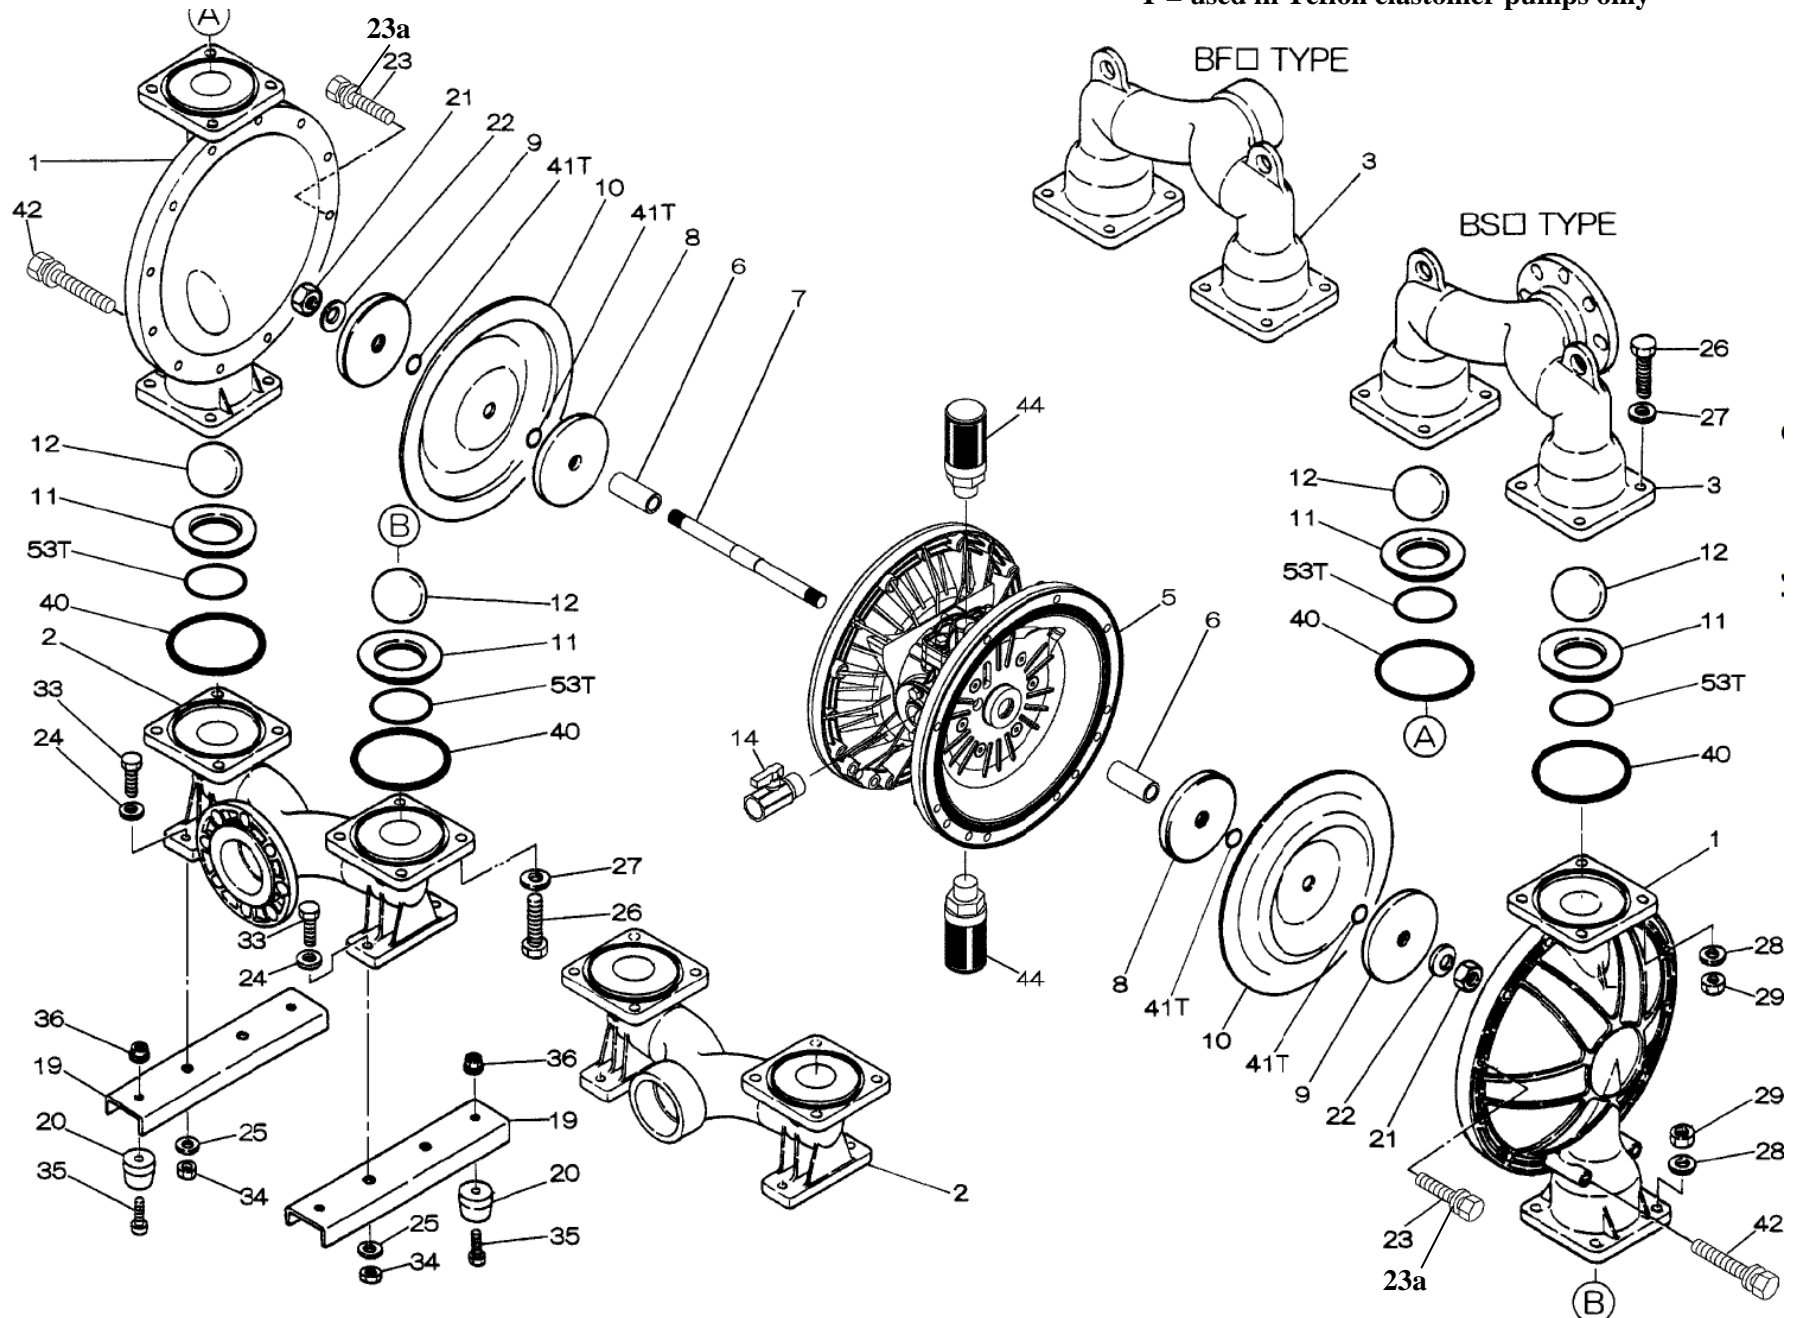

T = used in Teflon elastomer pumps only

Reference			
No.	Description	Q'ty	Part No.
1	Out Chamber	2	713158
2	In Manifold	1	713170
3	Out Manifold	1	713167
5	Body Assembly	1	804780
6	Center Bushing	2	716253
7	Center Rod	1	716252
8	Center Disk	2	711906
9	Center Disk	2	713371
10	Diaphragm	2	771801
11	Valve Seat	4	771998
12	Ball	4	770605
14	Ball Valve	1	684322
19	Pump Base	2	711912
20	Cushion	4	771402
21	Nut	2	706144
22	Coned Disk Spring	2	682740
23	Bolt	20	686161
23a	Wave Spring Washer	20	631917
24	Plain Washer	4	631014
25	Wave Spring Washer	4	631917
26	Bolt	16	611204
27	Plain Washer	16	631015
28	Spring Lock Washer	16	631938
29	Nut	16	627014
33	Bolt	4	611177
34	Nut	4	627013
35	Bolt	4	611149
36	Nut with Flange	4	682276
40	O-ring	4	642078
42	Bolt	4	686026
44	Silencer	2	804697

Repair Kits

K80-MV Liquid Side Kit includes the following:

Reference			
No.	Description	Q'ty	Part No.
10	Diaphragm	2	771801
11	Valve Seat	4	771998
40	O-ring	4	642078
12	Ball	4	770605

K80-AM-DP-HD Air Side Kit includes the following:

Reference			
No.	Description	Q'ty	Part No.
5-3	Throat Bearing	2	773066
5-5	Center Rod Guide	1	773047
5-6	O-ring	2	640023
5-7	O-ring	2	640133
5-8	Gasket	2	773040
5-9	Gasket	2	773041
5-10	O-ring	2	640138
5-11	O-ring	8	640007
5-14	O-ring	2	640134
5-21	Bushing	4	773067
5-22	Spring	2	684537
5-24	Pin	2	700231