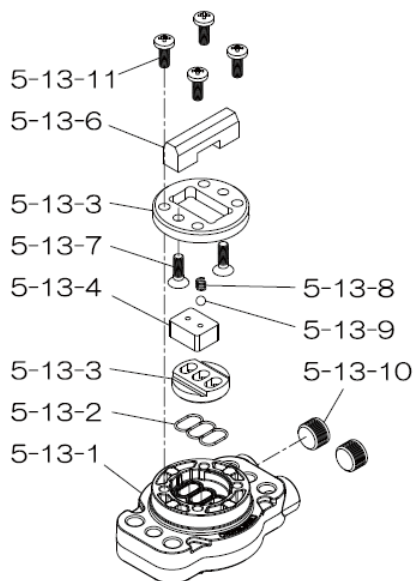

Reference			
No.	Description	Q'ty	Part No.
1	Out Chamber	2	713158
2	In Manifold	1	713170
3	Out Manifold	1	713167
5	Body Assembly	1	804780
6	Center Bushing	2	716253
7	Center Rod	1	716252
8	Center Disk	2	711906
9	Center Disk	2	713371
10	Diaphragm	2	771801
11	Valve Seat	4	771998
12	Ball	4	770605
14	Ball Valve	1	684322
19	Pump Base	2	711912
20	Cushion	4	771402
21	Nut	2	706144
22	Coned Disk Spring	2	682740
23	Bolt	20	686161
23a	Wave Spring Washer	20	631917
24	Plain Washer	4	631014
25	Wave Spring Washer	4	631917
26	Bolt	16	611204
27	Plain Washer	16	631015
28	Spring Lock Washer	16	631938
29	Nut	16	627014
33	Bolt	4	611177
34	Nut	4	627013
35	Bolt	4	611149
36	Nut with Flange	4	682276
40	O-ring	4	642078
42	Bolt	4	686026
44	Silencer	2	804697

Repair Kits

K80-MV Liquid Side Kit includes the following:

Reference			
No.	Description	Q'ty	Part No.
10	Diaphragm	2	771801
11	Valve Seat	4	771998
40	O-ring	4	642078
12	Ball	4	770605

K80-AM-DP-HD Air Side Kit includes the following:

Reference			
No.	Description	Q'ty	Part No.
5-3	Throat Bearing	2	773066
5-5	Center Rod Guide	1	773047
5-6	O-ring	2	640023
5-7	O-ring	2	640133
5-8	Gasket	2	773040
5-9	Gasket	2	773041
5-10	O-ring	2	640138
5-11	O-ring	8	640007
5-14	O-ring	2	640134
5-21	Bushing	4	773067
5-22	Spring	2	684537
5-24	Pin	2	700231

804784 Valve Body Assembly

Reference			
No.	Description	Q'ty	Part No.
5-13-1	Valve Body	1	716244
5-13-2	Gasket	1	773042
5-13-3	Valve Seat	1	716246
5-13-4	Block	1	773065
5-13-5	Block Holder	1	716245
5-13-6	Valve Guide	1	773064
5-13-7	Flat Head Screw	2	684384
5-13-8	Spring	1	706612
5-13-9	Ball	1	686271
5-13-10	Plug	2	772934
5-13-11	Screw	4	602299