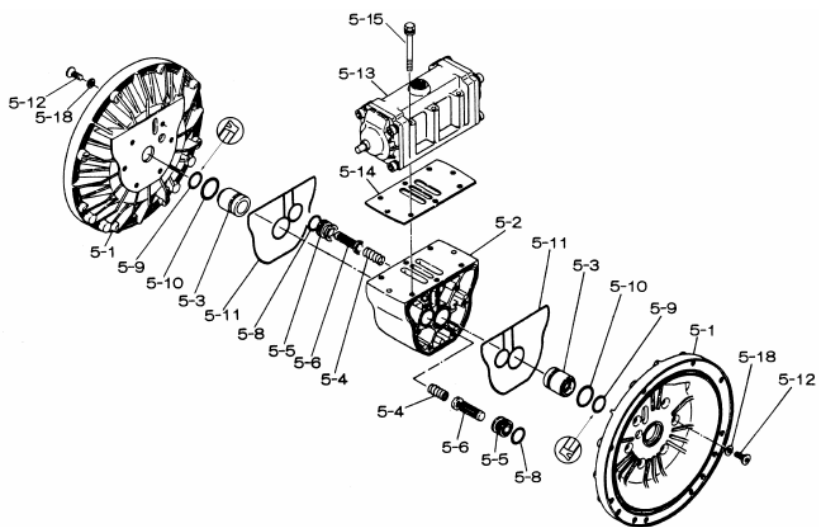

Yamada America, Inc.
955 East Algonquin Rd
Arlington Heights, IL 60005
Phone: 847.631.9200
Fax: 847.631.9273
www.yamadapump.com

Model: NDP-50BPE
Part # 852428

Reference No.	Description	Q'ty	Part No.
1	Out Chamber	2	780148
2	In Manifold	2	780245
3	Out Manifold	2	780151
4	Center Manifold	2	780249
5	Body Assembly	1	803112
7	Center Rod	1	711900
8	Center Disk	2	711904
9	Center Disk	2	771727
10	Diaphragm	2	771856
11	Valve Seat	4	772097
12	Ball	4	770633
14	Ball Valve	1	684322
15	Elbow	1	682523
19	Stand Body	2	711926
20	Cushion	4	771865
23	Bolt	16	686156
24	Plain Washer	24	631330
25	Spring Lock Washer	24	680257
26	Bolt	12	621213
27	Plain Washer	28	631331
28	Spring Lock Washer	20	680607
29	Nut	20	628014
33	Bolt	8	621179
35	Bolt	4	621149
36	Nut with Flange	4	683837
37	Bolt	8	684592
39	O-ring	4	684121
40	O-ring	4	684122
46	Cap	4	683641
47	Protector A	8	771786
48	Protector B	8	771787
49	Protector C	8	771788
51	Cushion	2	770582
53	O-ring	4	685448

Repair Kits			
K50-PE Liquid Side Kit includes the following:			
10	Diaphragm	2	771856
12	Ball	4	770633
53	O-ring	4	685448
40	O-ring	4	684122

K45-AM Air Side Kit includes the following:			
5-3	Throat Bearing	2	772689
5-4	Spring	2	711937
5-5	Valve Seat	2	771740
5-6	Pilot Valve Assembly	2	832162
5-8	O-ring	7	640020
5-9	Packing	2	685444
5-10	O-ring	2	640029
5-11	Gasket	2	771742
5-14	Gasket	1	771712
5-13-8	Gasket	2	771738
5-13-12 Seal	Seal Ring	15	771732
5-13-12 Sleeve	Sleeve Assembly	1	803675

Body Assembly 803112			
Reference No.	Description	Q'ty	Part No.
5-1	Air Chamber	2	711934
5-2	Body	1	711936
5-3	Throat Bearing	2	772689
5-4	Spring	2	711937
5-5	Valve Seat	2	771740
5-6	Pilot Valve Assembly	2	832162
5-8	O-ring	2	640020
5-9	Packing	2	685444
5-10	O-ring	2	640029
5-11	Gasket	2	771742
5-12	Flat Head Bolt	12	683812
5-13	Valve Body Assembly	1	802971
5-14	Gasket	1	771712
5-15	Bolt	6	684240
5-18	Plain Washer	12	684987