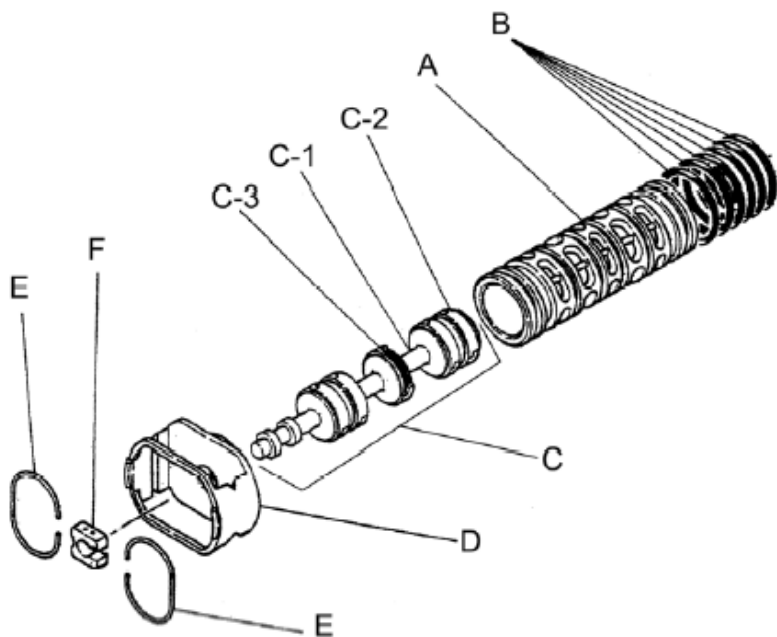

Repair Kits			
K80-MT Liquid Side Kit includes the following:			
10	Diaphragm	2	770934
12	Ball	4	770694
40	O-ring	4	643078
53T	O-ring	4	643145
41T	O-ring	4	643015

K80-AM Air Side Kit includes the following:			
5-3	Throat Bearing	2	772689
5-4	Spring	2	711937
5-5	Valve Seat	2	771740
5-6	Pilot Valve Assembly	2	832163
5-8	O-ring	7	640020
5-9	Packing	2	685444
5-10	O-ring	2	640029
5-11	Gasket	2	771742
5-14	Gasket	1	771712
5-13-8	Gasket	2	771738
5-13-12 Seal	Seal Ring	15	771732
5-13-12 Sleeve	Sleeve Assembly	1	803675

Body Assembly 803113			
Reference No.	Description	Q'ty	Part No.
5-1	Air Chamber	2	711935
5-2	Body	1	711936
5-3	Throat Bearing	2	772689
5-4	Spring	2	711937
5-5	Valve Seat	2	771740
5-6	Pilot Valve Assembly	2	832163
5-8	O-ring	2	640020
5-9	Packing	2	685444
5-10	O-ring	2	640029
5-11	Gasket	2	771742
5-12	Flat Head Bolt	12	683812
5-13	Valve Body Assembly	1	802971
5-14	Gasket	1	771712
5-15	Bolt	6	684240
5-18	Plain Washer	12	684987

Yamada America, Inc.
955 East Algonquin Rd
Arlington Heights, IL 60005
Phone: 847.631.9200
Fax: 847.631.9273
www.yamadapump.com

802971 Valve Body Assembly			
Reference No.	Description	Q'ty	Part No.
5-13-1	Valve Body	1	711931
5-13-2	Cap A	1	580999
5-13-3	Cap B	1	581000
5-13-5	Spring Stopper	1	771735
5-13-6	Reset Button	1	712976
5-13-8	Gasket	2	771738
5-13-9	Bolt	8	685036
5-13-12	C Spool Valve Assy.	1	803115
5-13-12 Seal	Seal Ring	15	771732
5-13-12 Sleeve	Sleeve Assembly	1	803675
5-13-13	O-ring	1	640005
5-13-14	Cushion	4	684128