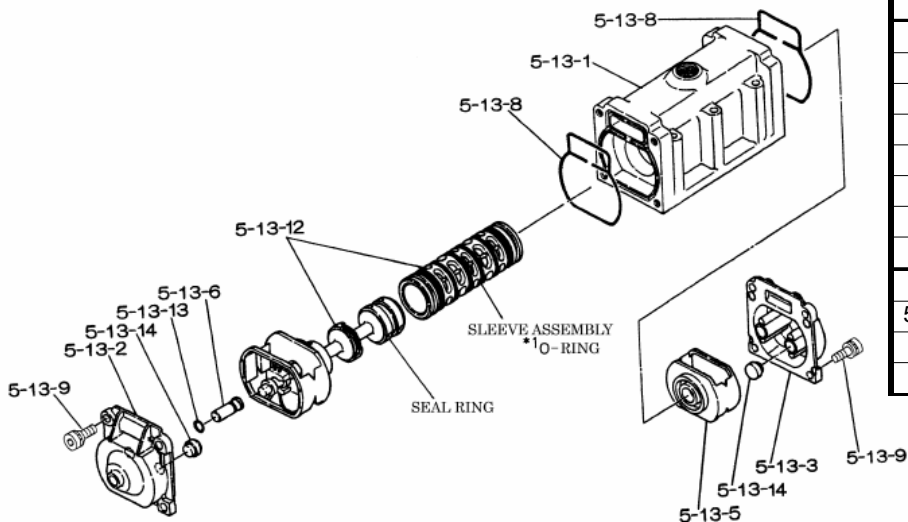

802971 Valve Body Assembly			
Reference No.	Description	Q'ty	Part No.
5-13-1	Valve Body	1	711931
5-13-2	Cap A	1	580999
5-13-3	Cap B	1	581000
5-13-5	Spring Stopper	1	771735
5-13-6	Reset Button	1	712976
5-13-8	Gasket	2	771738
5-13-9	Bolt	8	685036
5-13-12	C Spool Valve Assy.	1	803115
5-13-12 Seal	Seal Ring	15	771732
5-13-12 Sleeve	Sleeve Assembly	1	803675
5-13-13	O-ring	1	640005
5-13-14	Cushion	4	684128