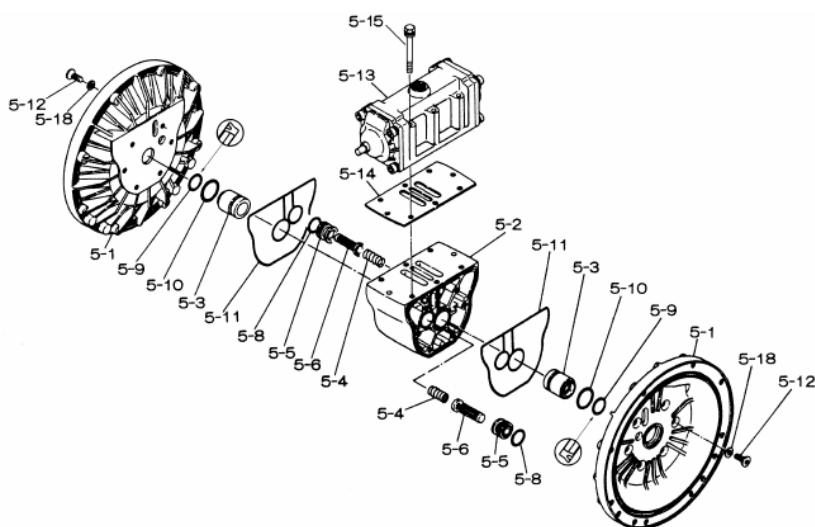

Yamada America, Inc.
955 East Algonquin Rd
Arlington Heights, IL 60005
Phone: 847.631.9200
Fax: 847.631.9273
www.yamadapump.com

Model: NDP-80BAT
Part # 852240

Reference No.	Description	Q'ty	Part No.
1	Out Chamber	2	580962
2	In Manifold	1	714371
3	Out Manifold	1	714365
5	Body Assembly	1	803113
7	Center Rod	1	711940
8	Center Disk	4	711041
10	Diaphragm	2	770934
11	Valve Seat	4	712384
12	Ball	4	770694
14	Ball Valve	1	684322
15	Elbow	1	682523
19	Pump Base	2	711912
20	Cushion	4	771402
21	Nut	2	706144
22	Coned Disk Spring	2	682740
23	Bolt	20	686163
23a	Washer	20	631917
24	Plain Washer	4	631014
25	Washer	4	631917
26	Bolt	16	611204
27	Plain Washer	16	631015
28	Spring Lock Washer	16	631918
29	Nut	16	627014
33	Bolt	4	611177
34	Nut	4	627013
35	Bolt	4	611149
36	Nut with Flange	4	682276
40	O-ring	4	643078
41T	O-ring	4	643015
42	Bolt	4	686164
42a	Washer	4	631917
53T	O-ring	4	643145

Repair Kits			
K80-MT Liquid Side Kit includes the following:			
10	Diaphragm	2	770934
12	Ball	4	770694
40	O-ring	4	643078
53T	O-ring	4	643145
41T	O-ring	4	643015

K80-AM Air Side Kit includes the following:			
5-3	Throat Bearing	2	772689
5-4	Spring	2	711937
5-5	Valve Seat	2	771740
5-6	Pilot Valve Assembly	2	832163
5-8	O-ring	7	640020
5-9	Packing	2	685444
5-10	O-ring	2	640029
5-11	Gasket	2	771742
5-14	Gasket	1	771712
5-13-8	Gasket	2	771738
5-13-12 Seal	Seal Ring	15	771732
5-13-12 Sleeve	Sleeve Assembly	1	803675

Body Assembly 803113			
Reference No.	Description	Q'ty	Part No.
5-1	Air Chamber	2	711935
5-2	Body	1	711936
5-3	Throat Bearing	2	772689
5-4	Spring	2	711937
5-5	Valve Seat	2	771740
5-6	Pilot Valve Assembly	2	832163
5-8	O-ring	2	640020
5-9	Packing	2	685444
5-10	O-ring	2	640029
5-11	Gasket	2	771742
5-12	Flat Head Bolt	12	683812
5-13	Valve Body Assembly	1	802971
5-14	Gasket	1	771712
5-15	Bolt	6	684240
5-18	Plain Washer	12	684987