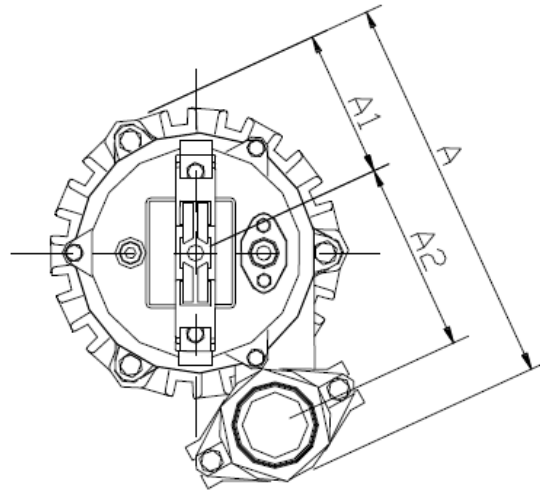

AHS-10HH

Type	Discharge	A	A1	A2	B	B1	B2
Dimensions	2" NPT Female	9.56"	3.7"	4.6"	14.83"	8.85"	3.3"

Specifications subject to change without notice