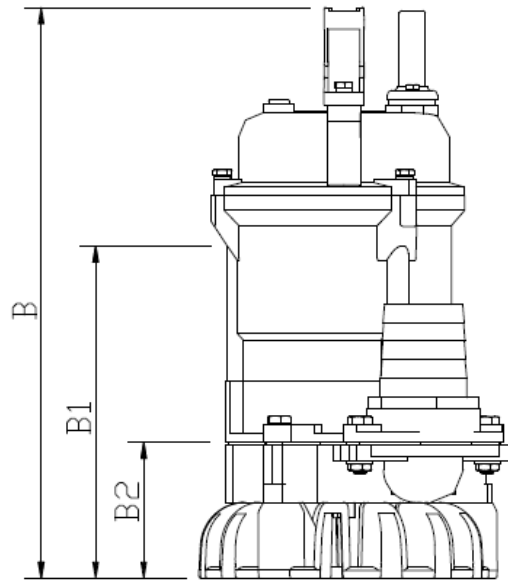

AHS-10HH

Type	Discharge	A	A1	A2	B	B1	B2
Dimensions	2" NPT Female	9.56"	3.7"	4.6"	14.83"	8.85"	3.3"

Specifications subject to change without notice