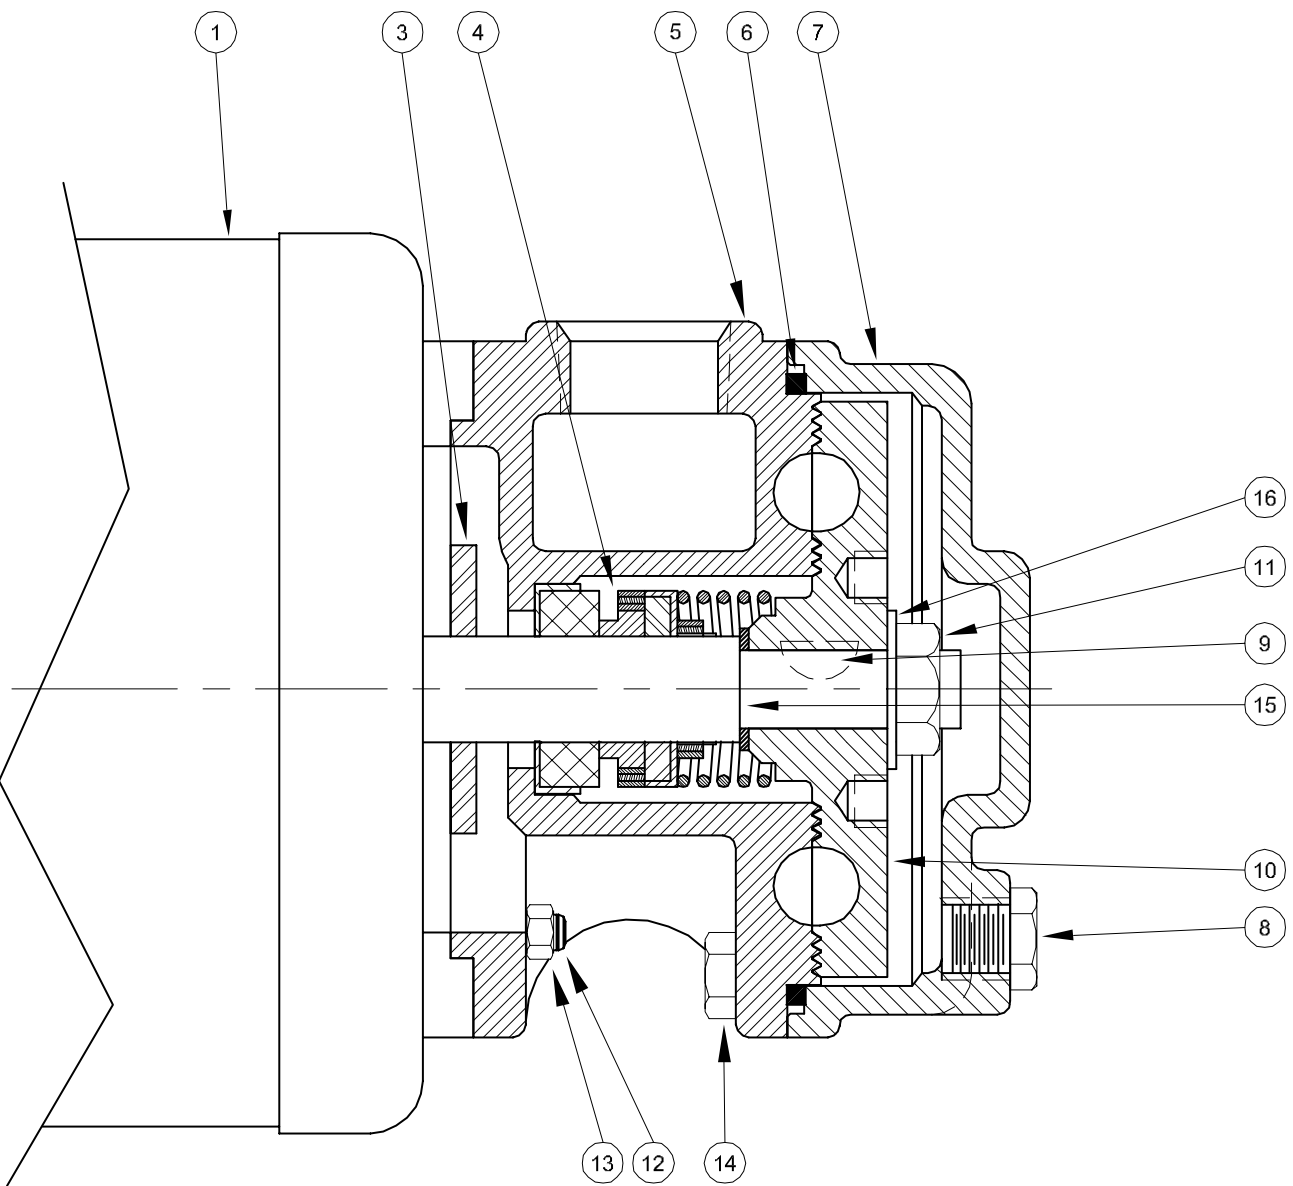

*Turbines - Close Coupled*

SECTION TCCP  
PAGE 70  
DATE 2/05

**CRANE**<sup>®</sup>

A Crane Co. Company

**PUMPS & SYSTEMS**

USA: (937) 778-8947 • Canada: (905) 457-6223 • International: (937) 615-3598

SYMBOL NUMBER	PART NUMBER	QTY	DESCRIPTION
10	SA21723-6-1	1	Impeller
11	21725	1	Locknut, Impeller
12	21729	4	Stud
13	21730	4	Nut
14	08169	4	Cap Screw
15	22897	1	Washer
16	23037	1	Washer

SYMBOL NUMBER	PART NUMBER	QTY	DESCRIPTION
1	21765 21933	1 1	Motor, 1/3HP - 115 Volt, 1 Phase Motor, 1/3HP - 230 Volt, 1 Phase
3	03520	1	Slinger Washer
4	21727 21914	1 1	Mechanical Seal - Buna-N Mechanical Seal - Viton
5	21722-6	1	Raceway
6	21726 21913	1 1	Seal Ring - Buna-N Seal Ring - Viton
7	21724	1	Cover
8	01691-A	1	Plug, 1/8" NPT
9	21728	1	Shaft Key