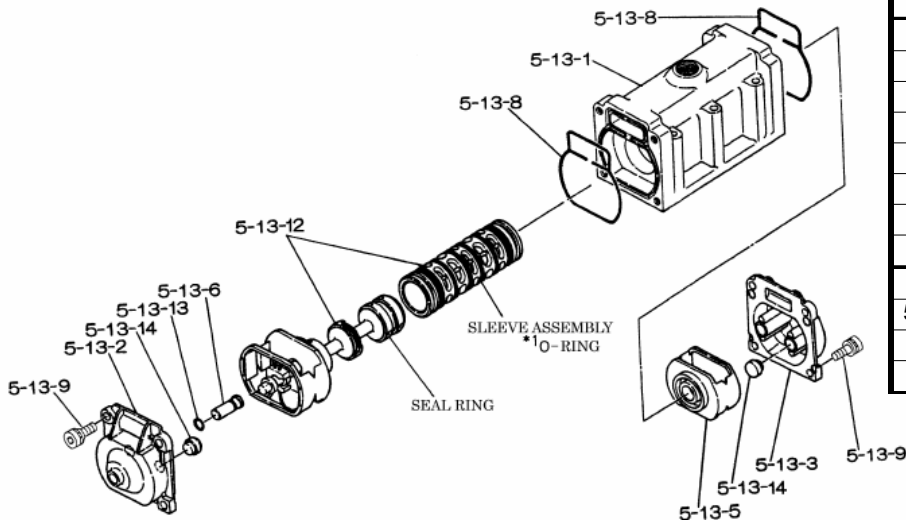

**Repair Kits**

**K40-MC Liquid Side Kit includes the following:**

10	Diaphragm	2	771853
11	Valve Seat	4	771956
40	O-ring	4	640065
12	Ball	4	770550

**K45-AM Air Side Kit includes the following:**

5-3	Throat Bearing	2	772689
5-4	Spring	2	711937
5-5	Valve Seat	2	771740
5-6	Pilot Valve Assembly	2	832162
5-8	O-ring	7	640020
5-9	Packing	2	685444
5-10	O-ring	2	640029
5-11	Gasket	2	771742
5-14	Gasket	1	771712
5-13-8	Gasket	2	771738
5-13-12 Seal	Seal Ring	15	771732
5-13-12 Sleeve	Sleeve Assembly	1	803675

**Body Assembly 803111**

Reference No.	Description	Q'ty	Part No.
5-1	Air Chamber	2	711933
5-2	Body	1	711936
5-3	Throat Bearing	2	772689
5-4	Spring	2	711937
5-5	Pilot Valve Seat	2	771740
5-6	Pilot Valve Assembly	2	832162
5-8	O-ring	2	640020
5-9	Packing	2	685444
5-10	O-ring	2	640029
5-11	Gasket	2	771742
5-12	Flat Head Bolt	12	683812
5-13	Valve Body Assembly	1	802971
5-14	Gasket	1	771712
5-15	Bolt	6	684240
5-18	Plain Washer	12	684987

Yamada America, Inc.  
 955 East Algonquin Rd  
 Arlington Heights, IL 60005  
 Phone: 847.631.9200  
 Fax: 847.631.9273  
 www.yamadapump.com

802971 Valve Body Assembly			
Reference No.	Description	Q'ty	Part No.
5-13-1	Valve Body	1	711931
5-13-2	Cap A	1	580999
5-13-3	Cap B	1	581000
5-13-5	Spring Stopper	1	771735
5-13-6	Reset Button	1	712976
5-13-8	Gasket	2	771738
5-13-9	Bolt	8	685036
5-13-12	C Spool Valve Assy.	1	803115
5-13-12 Seal	Seal Ring	15	771732
5-13-12 Sleeve	Sleeve Assembly	1	803675
5-13-13	O-ring	1	640005
5-13-14	Cushion	4	684128