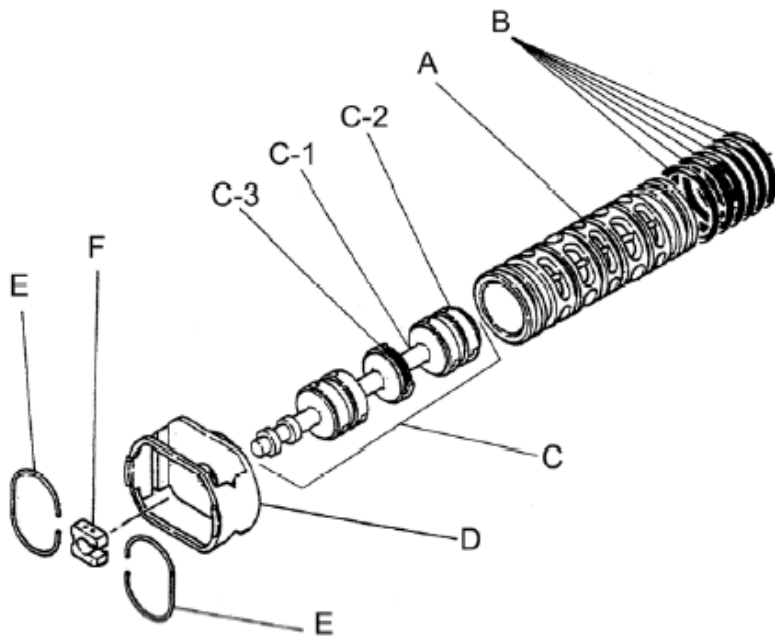

**Repair Kits**

**K40-MC Liquid Side Kit includes the following:**

10	Diaphragm	2	771853
11	Valve Seat	4	771956
40	O-ring	4	640065
12	Ball	4	770550

**K45-AM Air Side Kit includes the following:**

5-3	Throat Bearing	2	772689
5-4	Spring	2	711937
5-5	Valve Seat	2	771740
5-6	Pilot Valve Assembly	2	832162
5-8	O-ring	7	640020
5-9	Packing	2	685444
5-10	O-ring	2	640029
5-11	Gasket	2	771742
5-14	Gasket	1	771712
5-13-8	Gasket	2	771738
5-13-12 Seal	Seal Ring	15	771732
5-13-12 Sleeve	Sleeve Assembly	1	803675

**Body Assembly 803111**

Reference No.	Description	Q'ty	Part No.
5-1	Air Chamber	2	711933
5-2	Body	1	711936
5-3	Throat Bearing	2	772689
5-4	Spring	2	711937
5-5	Pilot Valve Seat	2	771740
5-6	Pilot Valve Assembly	2	832162
5-8	O-ring	2	640020
5-9	Packing	2	685444
5-10	O-ring	2	640029
5-11	Gasket	2	771742
5-12	Flat Head Bolt	12	683812
5-13	Valve Body Assembly	1	802971
5-14	Gasket	1	771712
5-15	Bolt	6	684240
5-18	Plain Washer	12	684987

Yamada America, Inc.  
 955 East Algonquin Rd  
 Arlington Heights, IL 60005  
 Phone: 847.631.9200  
 Fax: 847.631.9273  
 www.yamadapump.com

802971 Valve Body Assembly			
Reference No.	Description	Q'ty	Part No.
5-13-1	Valve Body	1	711931
5-13-2	Cap A	1	580999
5-13-3	Cap B	1	581000
5-13-5	Spring Stopper	1	771735
5-13-6	Reset Button	1	712976
5-13-8	Gasket	2	771738
5-13-9	Bolt	8	685036
5-13-12	C Spool Valve Assy.	1	803115
5-13-12 Seal	Seal Ring	15	771732
5-13-12 Sleeve	Sleeve Assembly	1	803675
5-13-13	O-ring	1	640005
5-13-14	Cushion	4	684128