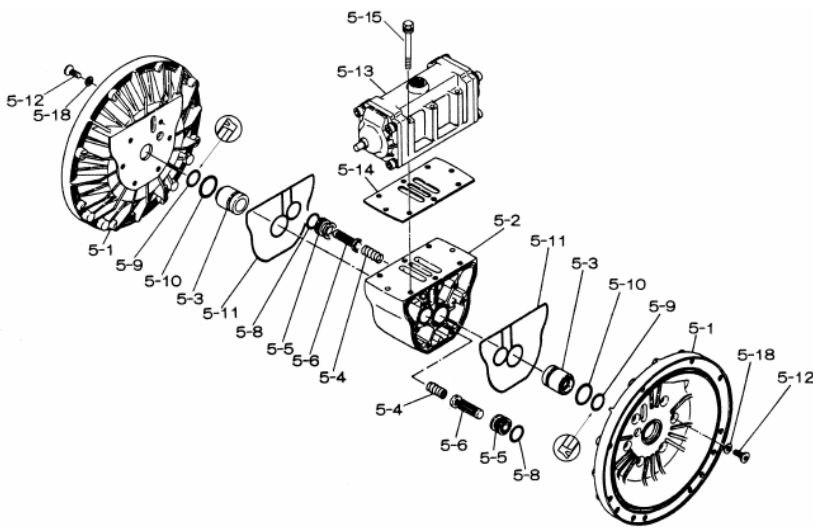

Yamada America, Inc.  
955 East Algonquin Rd  
Arlington Heights, IL 60005  
Phone: 847.631.9200  
Fax: 847.631.9273  
www.yamadapump.com

**Model: NDP-40BAC**  
**Part # 852417**

Reference No.	Description	Q'ty	Part No.
1	Out Chamber	2	580960
2	In Manifold	1	714367
3	Out Manifold	1	714361
5	Body Assembly	1	803111
7	Center Rod	1	711900
8	Center Disk	4	711902
10	Diaphragm	2	771853
11	Valve Seat	4	771956
12	Ball	4	770550
14	Ball Valve	1	684321
15	Elbow	1	682523
16	Bushing	1	684339
19	Pump Base	2	711911
20	Cushion	4	771402
21	Nut	2	683408
22	Coned Disk Spring	2	682740
23	Bolt	16	686162
23a	Wave Spring Washer	16	631917
24	Plain Washer	4	631014
25	Wave Spring Washer	4	631917
26	Bolt	12	611203
27	Plain Washer	12	631015
28	Spring Lock Washer	12	631918
29	Nut	12	627014
33	Bolt	4	611175
34	Nut	4	627013
35	Bolt	4	611149
36	Nut with Flange	4	682276
40	O-ring	4	640065
51	Cushion	2	770582

**Repair Kits**

**K40-MC Liquid Side Kit includes the following:**

10	Diaphragm	2	771853
11	Valve Seat	4	771956
40	O-ring	4	640065
12	Ball	4	770550

**K45-AM Air Side Kit includes the following:**

5-3	Throat Bearing	2	772689
5-4	Spring	2	711937
5-5	Valve Seat	2	771740
5-6	Pilot Valve Assembly	2	832162
5-8	O-ring	7	640020
5-9	Packing	2	685444
5-10	O-ring	2	640029
5-11	Gasket	2	771742
5-14	Gasket	1	771712
5-13-8	Gasket	2	771738
5-13-12 Seal	Seal Ring	15	771732
5-13-12 Sleeve	Sleeve Assembly	1	803675

**Body Assembly 803111**

Reference No.	Description	Q'ty	Part No.
5-1	Air Chamber	2	711933
5-2	Body	1	711936
5-3	Throat Bearing	2	772689
5-4	Spring	2	711937
5-5	Pilot Valve Seat	2	771740
5-6	Pilot Valve Assembly	2	832162
5-8	O-ring	2	640020
5-9	Packing	2	685444
5-10	O-ring	2	640029
5-11	Gasket	2	771742
5-12	Flat Head Bolt	12	683812
5-13	Valve Body Assembly	1	802971
5-14	Gasket	1	771712
5-15	Bolt	6	684240
5-18	Plain Washer	12	684987