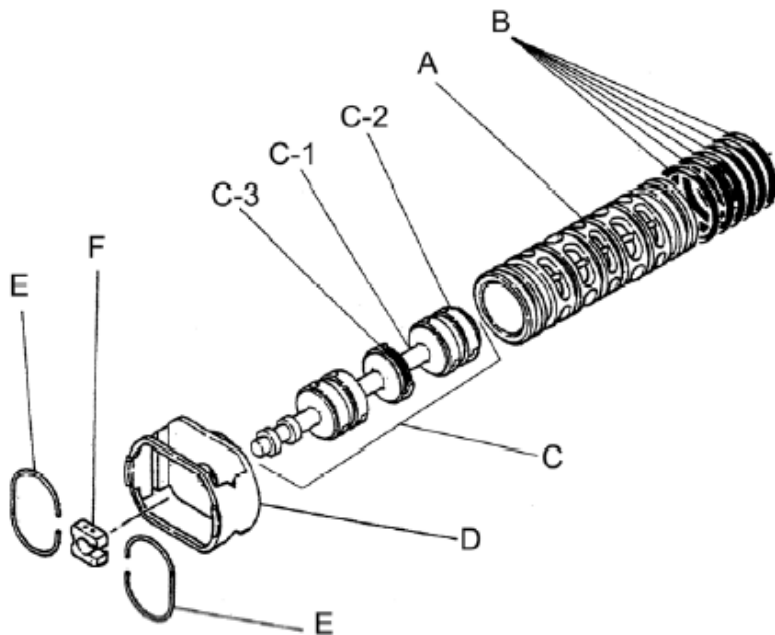

Repair Kits			
K40-PC Liquid Side Kit includes the following:			
10	Diaphragm	2	771853
12	Ball	4	770550
53	O-ring	4	640136
40	O-ring	4	640064
K45-AM Air Side Kit includes the following:			
5-3	Throat Bearing	2	772689
5-4	Spring	2	711937
5-5	Valve Seat	2	771740
5-6	Pilot Valve Assembly	2	832162
5-8	O-ring	7	640020
5-9	Packing	2	685444
5-10	O-ring	2	640029
5-11	Gasket	2	771742
5-14	Gasket	1	771712
5-13-8	Gasket	2	771738
5-13-12 Seal	Seal Ring	15	771732
5-13-12 Sleeve	Sleeve Assembly	1	803675

Body Assembly 803111

Reference No.	Description	Q'ty	Part No.
5-1	Air Chamber	2	711933
5-2	Body	1	711936
5-3	Throat Bearing	2	772689
5-4	Spring	2	711937
5-5	Pilot Valve Seat	2	771740
5-6	Pilot Valve Assembly	2	832162
5-8	O-ring	2	640020
5-9	Packing	2	685444
5-10	O-ring	2	640029
5-11	Gasket	2	771742
5-12	Flat Head Bolt	12	683812
5-13	Valve Body Assembly	1	802971
5-14	Gasket	1	771712
5-15	Bolt	6	684240
5-18	Plain Washer	12	684987

Yamada America, Inc.
 955 East Algonquin Rd
 Arlington Heights, IL 60005
 Phone: 847.631.9200
 Fax: 847.631.9273
 www.yamadapump.com

802971 Valve Body Assembly			
Reference			
No.	Description	Q'ty	Part No.
5-13-1	Valve Body	1	711931
5-13-2	Cap A	1	580999
5-13-3	Cap B	1	581000
5-13-5	Spring Stopper	1	771735
5-13-6	Reset Button	1	712976
5-13-8	Gasket	2	771738
5-13-9	Bolt	8	685036
5-13-12	C Spool Valve Assy.	1	803115
5-13-12 Seal	Seal Ring	15	771732
5-13-12 Sleeve	Sleeve Assembly	1	803675
5-13-13	O-ring	1	640005
5-13-14	Cushion	4	684128