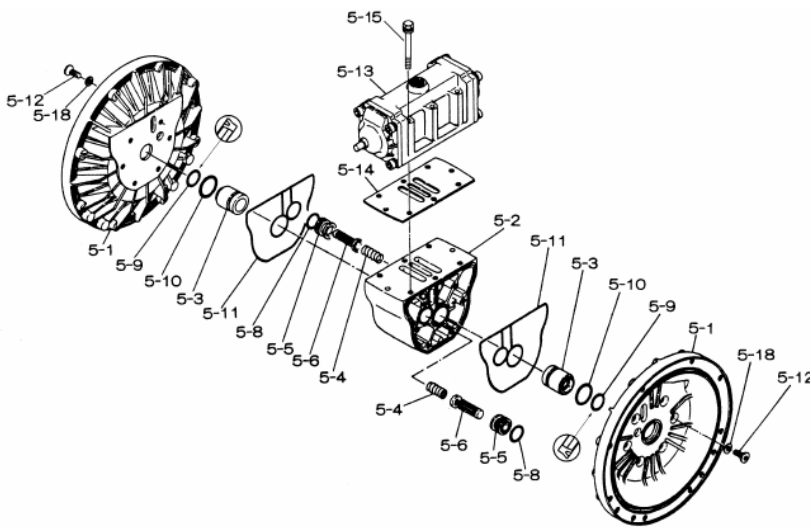

Yamada America, Inc.
955 East Algonquin Rd
Arlington Heights, IL 60005
Phone: 847.631.9200
Fax: 847.631.9273
www.yamadapump.com

Model: NDP-40BPC
Part # 852421

Reference No.	Description	Q'ty	Part No.
1	Out Chamber	2	780147
2	In Manifold	2	780244
3	Out Manifold	2	780150
4	Center Manifold	2	780248
5	Body Assembly	1	803111
7	Center Rod	1	711900
8	Center Disk	2	711902
9	Center Disk	2	771725
10	Diaphragm	2	771853
11	Valve Seat	4	772096
12	Ball	4	770550
14	Ball Valve	1	684321
15	Elbow	1	682523
16	Bushing	1	684339
19	Stand Body	2	711925
20	Cushion	4	771865
23	Bolt	16	686156
24	Plain Washer	68	631330
25	Spring Lock Washer	44	680257
26	Bolt	16	621183
33	Bolt	4	621179
34	Nut	24	628013
35	Bolt	4	621149
36	Nut with Flange	4	683837
37	Bolt	8	683542
39	O-ring	4	640060
40	O-ring	4	640064
46	Cap	4	683641
51	Cushion	2	770582
53	O-ring	4	640136

Repair Kits			
K40-PC Liquid Side Kit includes the following:			
10	Diaphragm	2	771853
12	Ball	4	770550
53	O-ring	4	640136
40	O-ring	4	640064
K45-AM Air Side Kit includes the following:			
5-3	Throat Bearing	2	772689
5-4	Spring	2	711937
5-5	Valve Seat	2	771740
5-6	Pilot Valve Assembly	2	832162
5-8	O-ring	7	640020
5-9	Packing	2	685444
5-10	O-ring	2	640029
5-11	Gasket	2	771742
5-14	Gasket	1	771712
5-13-8	Gasket	2	771738
5-13-12 Seal	Seal Ring	15	771732
5-13-12 Sleeve	Sleeve Assembly	1	803675

Body Assembly 803111

Reference No.	Description	Q'ty	Part No.
5-1	Air Chamber	2	711933
5-2	Body	1	711936
5-3	Throat Bearing	2	772689
5-4	Spring	2	711937
5-5	Pilot Valve Seat	2	771740
5-6	Pilot Valve Assembly	2	832162
5-8	O-ring	2	640020
5-9	Packing	2	685444
5-10	O-ring	2	640029
5-11	Gasket	2	771742
5-12	Flat Head Bolt	12	683812
5-13	Valve Body Assembly	1	802971
5-14	Gasket	1	771712
5-15	Bolt	6	684240
5-18	Plain Washer	12	684987