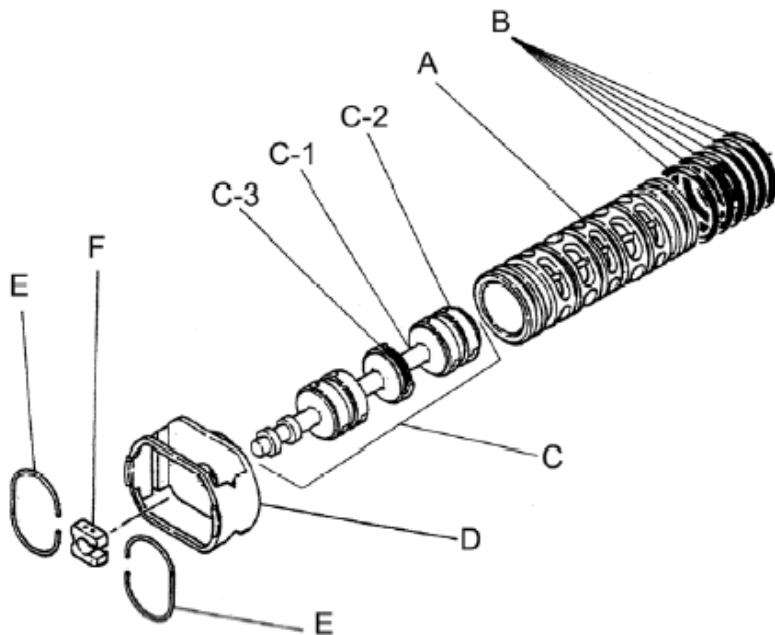

**Repair Kits**

**K50-MV Liquid Side Kit includes the following:**

No.	Description	Q'ty	Part No.
10	Diaphragm	2	771800
11	Valve Seat	4	771987
40	O-ring	4	642069
12	Ball	4	770636

**K45-AM Air Side Kit includes the following:**

No.	Description	Q'ty	Part No.
5-3	Throat Bearing	2	772689
5-4	Spring	2	711937
5-5	Valve Seat	2	771740
5-6	Pilot Valve Assembly	2	832162
5-8	O-ring	7	640020
5-9	Packing	2	685444
5-10	O-ring	2	640029
5-11	Gasket	2	771742
5-14	Gasket	1	771712
5-13-8	Gasket	2	771738
5-13-12 Seal	Seal Ring	15	771732
5-13-12 Sleeve	Sleeve Assembly	1	803675

**Body Assembly 803112**

Reference No.	Description	Q'ty	Part No.
5-1	Air Chamber	2	711934
5-2	Body	1	711936
5-3	Throat Bearing	2	772689
5-4	Spring	2	711937
5-5	Valve Seat	2	771740
5-6	Pilot Valve Assembly	2	832162
5-8	O-ring	2	640020
5-9	Packing	2	685444
5-10	O-ring	2	640029
5-11	Gasket	2	771742
5-12	Flat Head Bolt	12	683812
5-13	Valve Body Assembly	1	802971
5-14	Gasket	1	771712
5-15	Bolt	6	684240
5-18	Plain Washer	12	684987

Yamada America, Inc.  
 955 East Algonquin Rd  
 Arlington Heights, IL 60005  
 Phone: 847.631.9200  
 Fax: 847.631.9273  
 www.yamadapump.com

802971 Valve Body Assembly			
Reference No.	Description	Q'ty	Part No.
5-13-1	Valve Body	1	711931
5-13-2	Cap A	1	580999
5-13-3	Cap B	1	581000
5-13-5	Spring Stopper	1	771735
5-13-6	Reset Button	1	712976
5-13-8	Gasket	2	771738
5-13-9	Bolt	8	685036
5-13-12	C Spool Valve Assy.	1	803115
5-13-12 Seal	Seal Ring	15	771732
5-13-12 Sleeve	Sleeve Assembly	1	803675
5-13-13	O-ring	1	640005
5-13-14	Cushion	4	684128