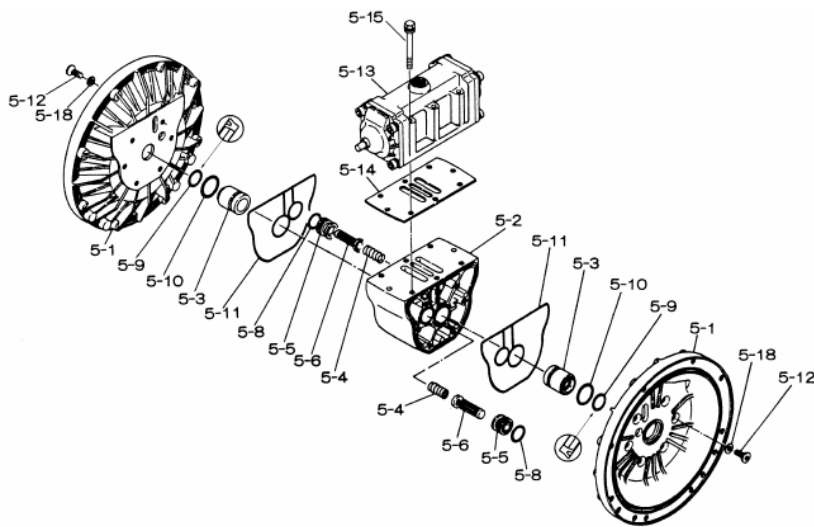

Yamada America, Inc.  
 955 East Algonquin Rd  
 Arlington Heights, IL 60005  
 Phone: 847.631.9200  
 Fax: 847.631.9273  
 www.yamadapump.com

**Model: NDP-50BFV**  
**Part # 852840**

Reference No.	Description	Q'ty	Part No.
1	Out Chamber	2	713157
2	In Manifold	1	713169
3	Out Manifold	1	713166
5	Body Assembly	1	803112
7	Center Rod	1	711900
8	Center Disk	2	711904
9	Center Disk	2	713370
10	Diaphragm	2	771800
11	Valve Seat	4	771987
12	Ball	4	770636
14	Ball Valve	1	684322
15	Elbow	1	682523
19	Pump Base	2	711928
20	Cushion	4	771402
21	Nut	2	706128
22	Coned Disk Spring	2	682740
23	Bolt	16	686160
23a	Wave Spring Washer	16	631917
24	Plain Washer	4	631014
25	Wave Spring Washer	4	631917
26	Bolt	12	611202
27	Plain Washer	12	631015
28	Spring Lock Washer	12	631918
29	Nut	12	627014
33	Bolt	4	611175
34	Nut	4	627013
35	Bolt	4	611149
36	Nut with Flange	4	682276
40	O-ring	4	640069
51	Cushion	2	770582

**Repair Kits**

**K50-MV Liquid Side Kit includes the following:**

No.	Description	Q'ty	Part No.
10	Diaphragm	2	771800
11	Valve Seat	4	771987
40	O-ring	4	642069
12	Ball	4	770636

**K45-AM Air Side Kit includes the following:**

No.	Description	Q'ty	Part No.
5-3	Throat Bearing	2	772689
5-4	Spring	2	711937
5-5	Valve Seat	2	771740
5-6	Pilot Valve Assembly	2	832162
5-8	O-ring	7	640020
5-9	Packing	2	685444
5-10	O-ring	2	640029
5-11	Gasket	2	771742
5-14	Gasket	1	771712
5-13-8	Gasket	2	771738
5-13-12 Seal	Seal Ring	15	771732
5-13-12 Sleeve	Sleeve Assembly	1	803675

**Body Assembly 803112**

Reference No.	Description	Q'ty	Part No.
5-1	Air Chamber	2	711934
5-2	Body	1	711936
5-3	Throat Bearing	2	772689
5-4	Spring	2	711937
5-5	Valve Seat	2	771740
5-6	Pilot Valve Assembly	2	832162
5-8	O-ring	2	640020
5-9	Packing	2	685444
5-10	O-ring	2	640029
5-11	Gasket	2	771742
5-12	Flat Head Bolt	12	683812
5-13	Valve Body Assembly	1	802971
5-14	Gasket	1	771712
5-15	Bolt	6	684240
5-18	Plain Washer	12	684987