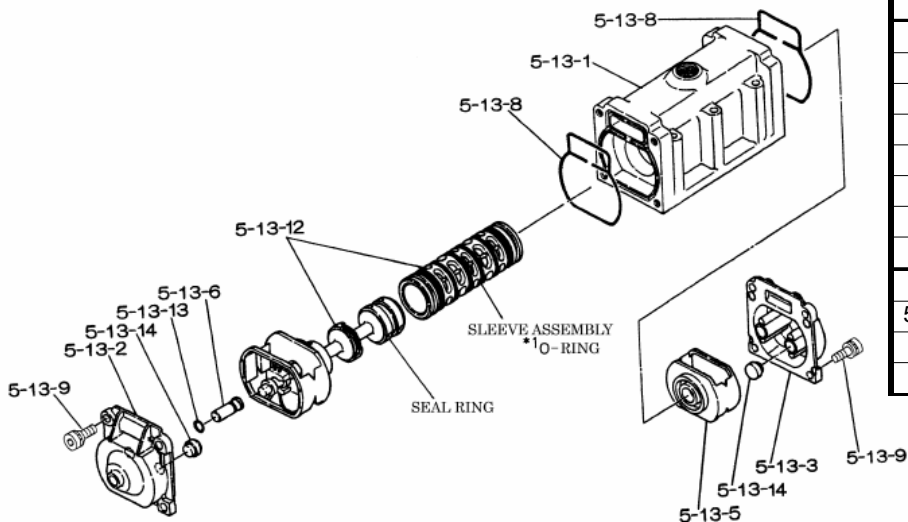

**Repair Kits**

**K80-MN Liquid Side Kit includes the following:**

10	Diaphragm	2	771704
11	Valve Seat	4	771996
40	O-ring	4	640078
12	Ball	4	770587

**K80-AM Air Side Kit includes the following:**

5-3	Throat Bearing	2	772689
5-4	Spring	2	711937
5-5	Valve Seat	2	771740
5-6	Pilot Valve Assembly	2	832163
5-8	O-ring	7	640020
5-9	Packing	2	685444
5-10	O-ring	2	640029
5-11	Gasket	2	771742
5-14	Gasket	1	771712
5-13-8	Gasket	2	771738
5-13-12 Seal	Seal Ring	15	771732
5-13-12 Sleeve	Sleeve Assembly	1	803675

**Body Assembly 803113**

Reference No.	Description	Q'ty	Part No.
5-1	Air Chamber	2	711935
5-2	Body	1	711936
5-3	Throat Bearing	2	772689
5-4	Spring	2	711937
5-5	Valve Seat	2	771740
5-6	Pilot Valve Assembly	2	832163
5-8	O-ring	2	640020
5-9	Packing	2	685444
5-10	O-ring	2	640029
5-11	Gasket	2	771742
5-12	Flat Head Bolt	12	683812
5-13	Valve Body Assembly	1	802971
5-14	Gasket	1	771712
5-15	Bolt	6	684240
5-18	Plain Washer	12	684987

Yamada America, Inc.  
955 East Algonquin Rd  
Arlington Heights, IL 60005  
Phone: 847.631.9200  
Fax: 847.631.9273  
www.yamadapump.com

802971 Valve Body Assembly			
Reference No.	Description	Q'ty	Part No.
5-13-1	Valve Body	1	711931
5-13-2	Cap A	1	580999
5-13-3	Cap B	1	581000
5-13-5	Spring Stopper	1	771735
5-13-6	Reset Button	1	712976
5-13-8	Gasket	2	771738
5-13-9	Bolt	8	685036
5-13-12	C Spool Valve Assy.	1	803115
5-13-12 Seal	Seal Ring	15	771732
5-13-12 Sleeve	Sleeve Assembly	1	803675
5-13-13	O-ring	1	640005
5-13-14	Cushion	4	684128