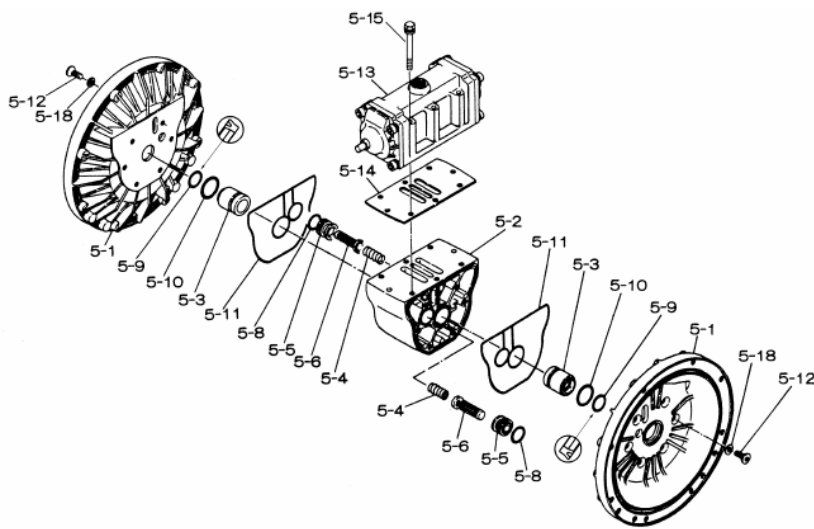

Yamada America, Inc.  
955 East Algonquin Rd  
Arlington Heights, IL 60005  
Phone: 847.631.9200  
Fax: 847.631.9273  
www.yamadapump.com

Model: NDP-80BFN  
Part # 852855

Reference No.	Description	Q'ty	Part No.
1	Out Chamber	2	713158
2	In Manifold	1	713170
3	Out Manifold	1	713167
5	Body Assembly	1	803113
7	Center Rod	1	711901
8	Center Disk	2	711906
9	Center Disk	2	713371
10	Diaphragm	2	771704
11	Valve Seat	4	771996
12	Ball	4	770587
14	Ball Valve	1	684322
15	Elbow	1	682523
19	Pump Base	2	711912
20	Cushion	4	771402
21	Nut	2	683408
22	Coned Disk Spring	2	682740
23	Bolt	20	686161
23a	Washer	20	631917
24	Plain Washer	4	631014
25	Spring Lock Washer	4	631917
26	Bolt	16	611204
27	Plain Washer	16	631015
28	Spring Lock Washer	16	631918
29	Nut	16	627014
33	Bolt	4	611177
34	Nut	4	627013
35	Bolt	4	611149
36	Nut with Flange	4	682276
40	O-ring	4	640078
42	Bolt	4	686164
42a	Washer	4	631917

**Repair Kits**

**K80-MN Liquid Side Kit includes the following:**

10	Diaphragm	2	771704
11	Valve Seat	4	771996
40	O-ring	4	640078
12	Ball	4	770587

**K80-AM Air Side Kit includes the following:**

5-3	Throat Bearing	2	772689
5-4	Spring	2	711937
5-5	Valve Seat	2	771740
5-6	Pilot Valve Assembly	2	832163
5-8	O-ring	7	640020
5-9	Packing	2	685444
5-10	O-ring	2	640029
5-11	Gasket	2	771742
5-14	Gasket	1	771712
5-13-8	Gasket	2	771738
5-13-12 Seal	Seal Ring	15	771732
5-13-12 Sleeve	Sleeve Assembly	1	803675

**Body Assembly 803113**

Reference No.	Description	Q'ty	Part No.
5-1	Air Chamber	2	711935
5-2	Body	1	711936
5-3	Throat Bearing	2	772689
5-4	Spring	2	711937
5-5	Valve Seat	2	771740
5-6	Pilot Valve Assembly	2	832163
5-8	O-ring	2	640020
5-9	Packing	2	685444
5-10	O-ring	2	640029
5-11	Gasket	2	771742
5-12	Flat Head Bolt	12	683812
5-13	Valve Body Assembly	1	802971
5-14	Gasket	1	771712
5-15	Bolt	6	684240
5-18	Plain Washer	12	684987