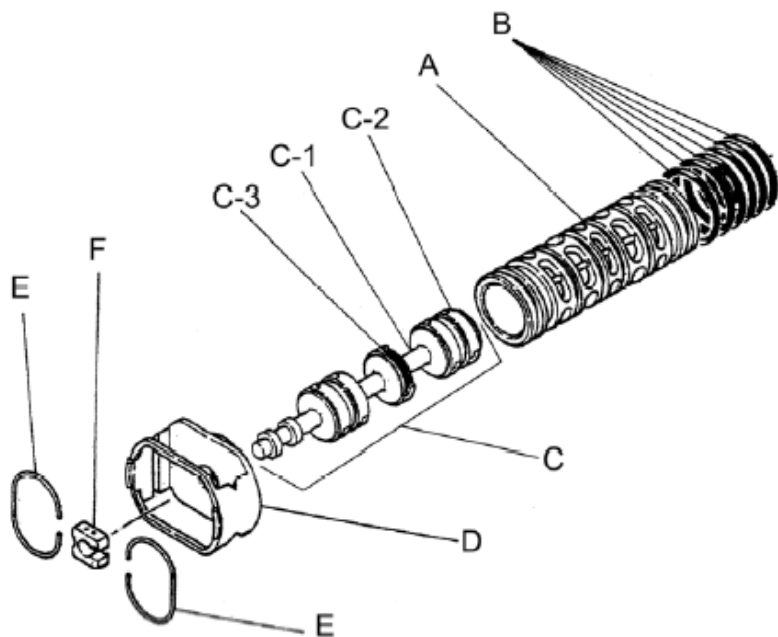

**Repair Kits**

**K80-MN Liquid Side Kit includes the following:**

10	Diaphragm	2	771704
11	Valve Seat	4	771996
40	O-ring	4	640078
12	Ball	4	770587

**K80-AM Air Side Kit includes the following:**

5-3	Throat Bearing	2	772689
5-4	Spring	2	711937
5-5	Valve Seat	2	771740
5-6	Pilot Valve Assembly	2	832163
5-8	O-ring	7	640020
5-9	Packing	2	685444
5-10	O-ring	2	640029
5-11	Gasket	2	771742
5-14	Gasket	1	771712
5-13-8	Gasket	2	771738
5-13-12 Seal	Seal Ring	15	771732
5-13-12 Sleeve	Sleeve Assembly	1	803675

**Body Assembly 803113**

Reference No.	Description	Q'ty	Part No.
5-1	Air Chamber	2	711935
5-2	Body	1	711936
5-3	Throat Bearing	2	772689
5-4	Spring	2	711937
5-5	Valve Seat	2	771740
5-6	Pilot Valve Assembly	2	832163
5-8	O-ring	2	640020
5-9	Packing	2	685444
5-10	O-ring	2	640029
5-11	Gasket	2	771742
5-12	Flat Head Bolt	12	683812
5-13	Valve Body Assembly	1	802971
5-14	Gasket	1	771712
5-15	Bolt	6	684240
5-18	Plain Washer	12	684987

Yamada America, Inc.  
955 East Algonquin Rd  
Arlington Heights, IL 60005  
Phone: 847.631.9200  
Fax: 847.631.9273  
www.yamadapump.com

802971 Valve Body Assembly			
Reference No.	Description	Q'ty	Part No.
5-13-1	Valve Body	1	711931
5-13-2	Cap A	1	580999
5-13-3	Cap B	1	581000
5-13-5	Spring Stopper	1	771735
5-13-6	Reset Button	1	712976
5-13-8	Gasket	2	771738
5-13-9	Bolt	8	685036
5-13-12	C Spool Valve Assy.	1	803115
5-13-12 Seal	Seal Ring	15	771732
5-13-12 Sleeve	Sleeve Assembly	1	803675
5-13-13	O-ring	1	640005
5-13-14	Cushion	4	684128