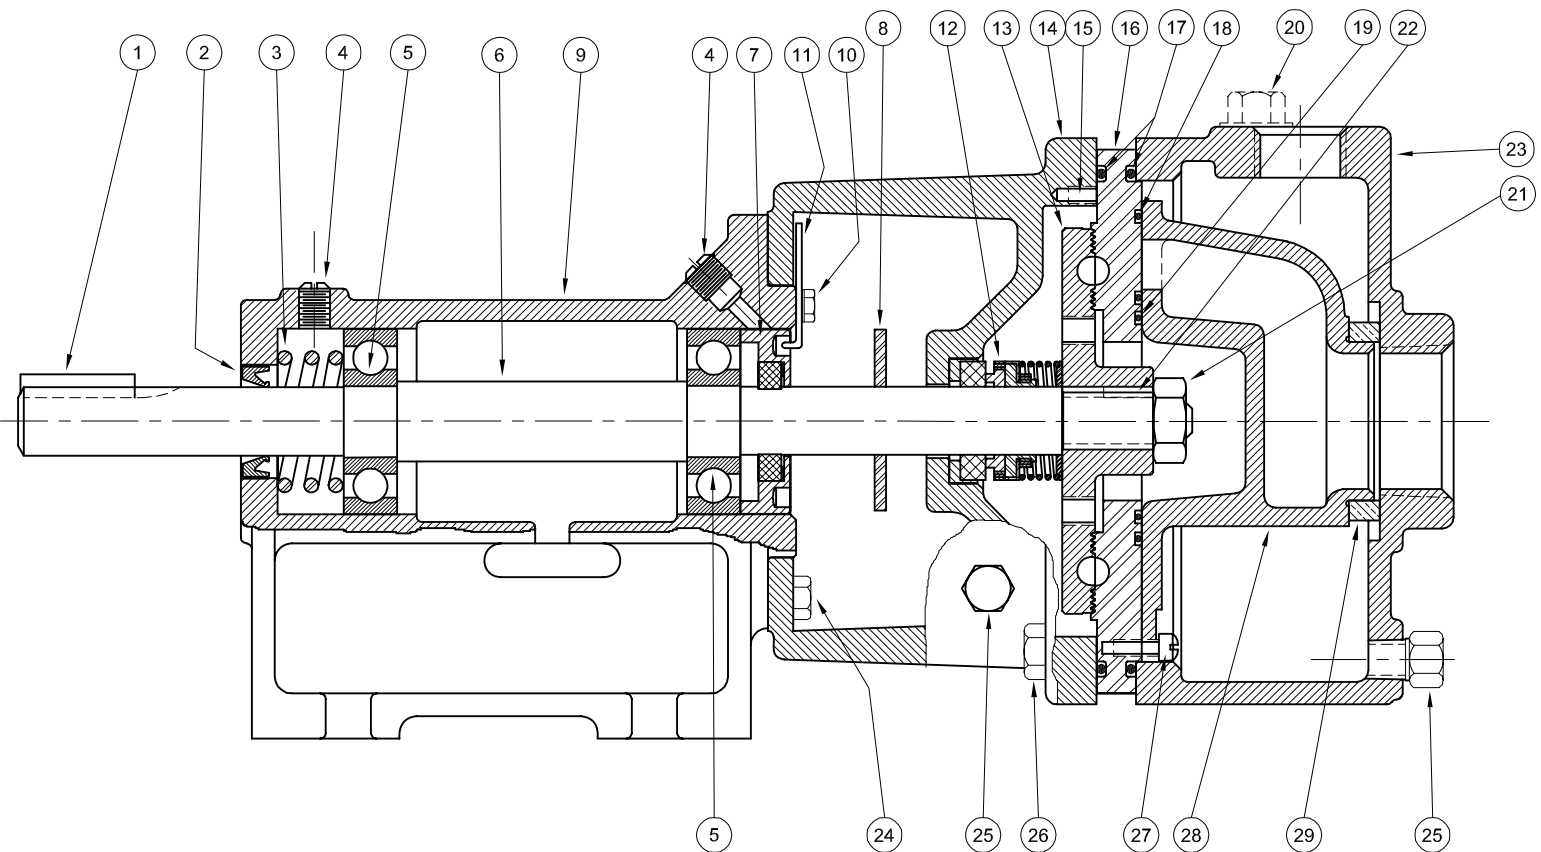

Series: ES
Stainless Steel

BURK'S®
www.cranepumps.com

Turbines - Base Mounted

SECTION TBMP
PAGE 86
DATE 2/05

CRANE®

A Crane Co. Company

PUMPS & SYSTEMS

USA: (937) 778-8947 • Canada: (905) 457-6223 • International: (937) 615-3598

SYMBOL NUMBER	PART NUMBER	QTY	DESCRIPTION
19	23081	1	O-Ring Gasket - Buna-N (Std)
	22867	1	O-Ring Gasket - Viton
	23082	1	O-Ring Gasket - EPT*
	22868	1	O-Ring Gasket - Teflon
20	02953-B	1	Pipe Plug, 1/2" Sq. Hd.
21	01404-A	1	Impeller Locknut
22	21748-A	1	Key
23	22859	1	Case
24	23822	4	Cap Screw
25	04236-A	2	Pipe Plug, 1/4"
26	02648-A	4	Cap Screw
27	02535	2	Screw
28	22862	1	Raceway Housing
29	04231	1	Suction Sleeve - Buna-N (Std)
	09695	1	Suction Sleeve - Viton
	20285	1	Suction Sleeve - EPT*
	21348	1	Power Frame Assy (Includes symbols 1 thru 9)

(*) For hot water or caustic service.

NOTE 1: Impeller and Raceways **must** be ordered as a set. NOT available individually.

SYMBOL NUMBER	PART NUMBER	QTY	DESCRIPTION
1	01420	1	Key
2	20939	1	Oil Seal
3	20922	1	Spring
4	01691	2	Plug, 1/8"
5	21463	2	Bearing
6	20921	1	Shaft
7	09781	1	Impeller Adjusting Screw
8	08324	1	Slinger Washer
9	20920	1	Bearing Housing
10	07577	1	Screw
11	07576	1	Lock
12	08991	1	Mechanical Seal - Buna-N (Std)
	09813-C	1	Mechanical Seal - Viton
	21934	1	Mechanical Seal - EPT*
13	SA09788-A-5	1	Impeller - ES5M-SS
	SA09788-A-6	1	Impeller - ES6M-SS
	SA09788-A-7	1	Impeller - ES7M-SS
	SA09788-A-8	1	Impeller - ES8M-SS
	SA09788-A-9	1	Impeller - ES9M-SS
14	22860	1	Frame
15	23100	1	Pin
16	22861-5	1	Raceway, Plate Type - ES5M-SS
	22861-6	1	Raceway, Plate Type - ES6M-SS
	22861-7	1	Raceway, Plate Type - ES7M-SS
	22861-8	1	Raceway, Plate Type - ES8M-SS
	22861-9	1	Raceway, Plate Type - ES9M-SS
17	22863	2	O-Ring Gasket - Buna-N (Std)
	22864	2	O-Ring Gasket - Viton
	22865	2	O-Ring Gasket - EPT*
	22866	2	O-Ring Gasket - Teflon
18	23021	2	O-Ring Gasket - Buna-N (Std)
	21472	2	O-Ring Gasket - Viton
	22843	2	O-Ring Gasket - EPT*
	22065	2	O-Ring Gasket - Teflon

CRANE®

PUMPS & SYSTEMS

SECTION TBMP
PAGE 87
DATE 5/09