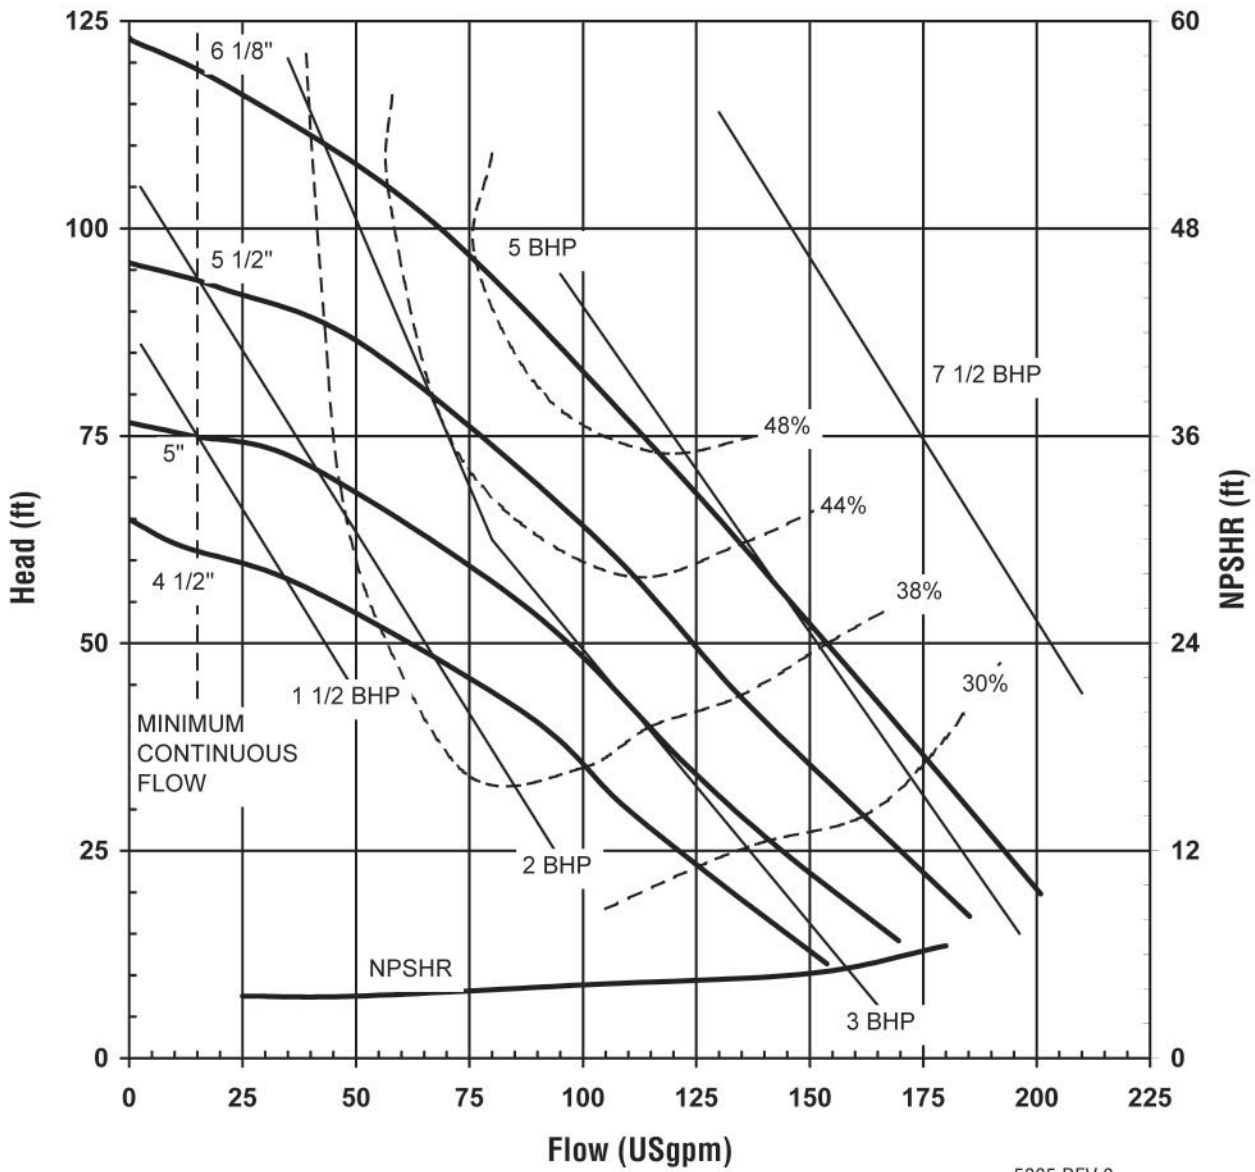

GP SERIES
STANDARD
PERFORMANCE CURVE

MODEL GP22/32
3450 rpm, 60 Hz
Suction: 2" FNPT/3" FLANGE
Discharge: 2" MNPT/2" FLANGE