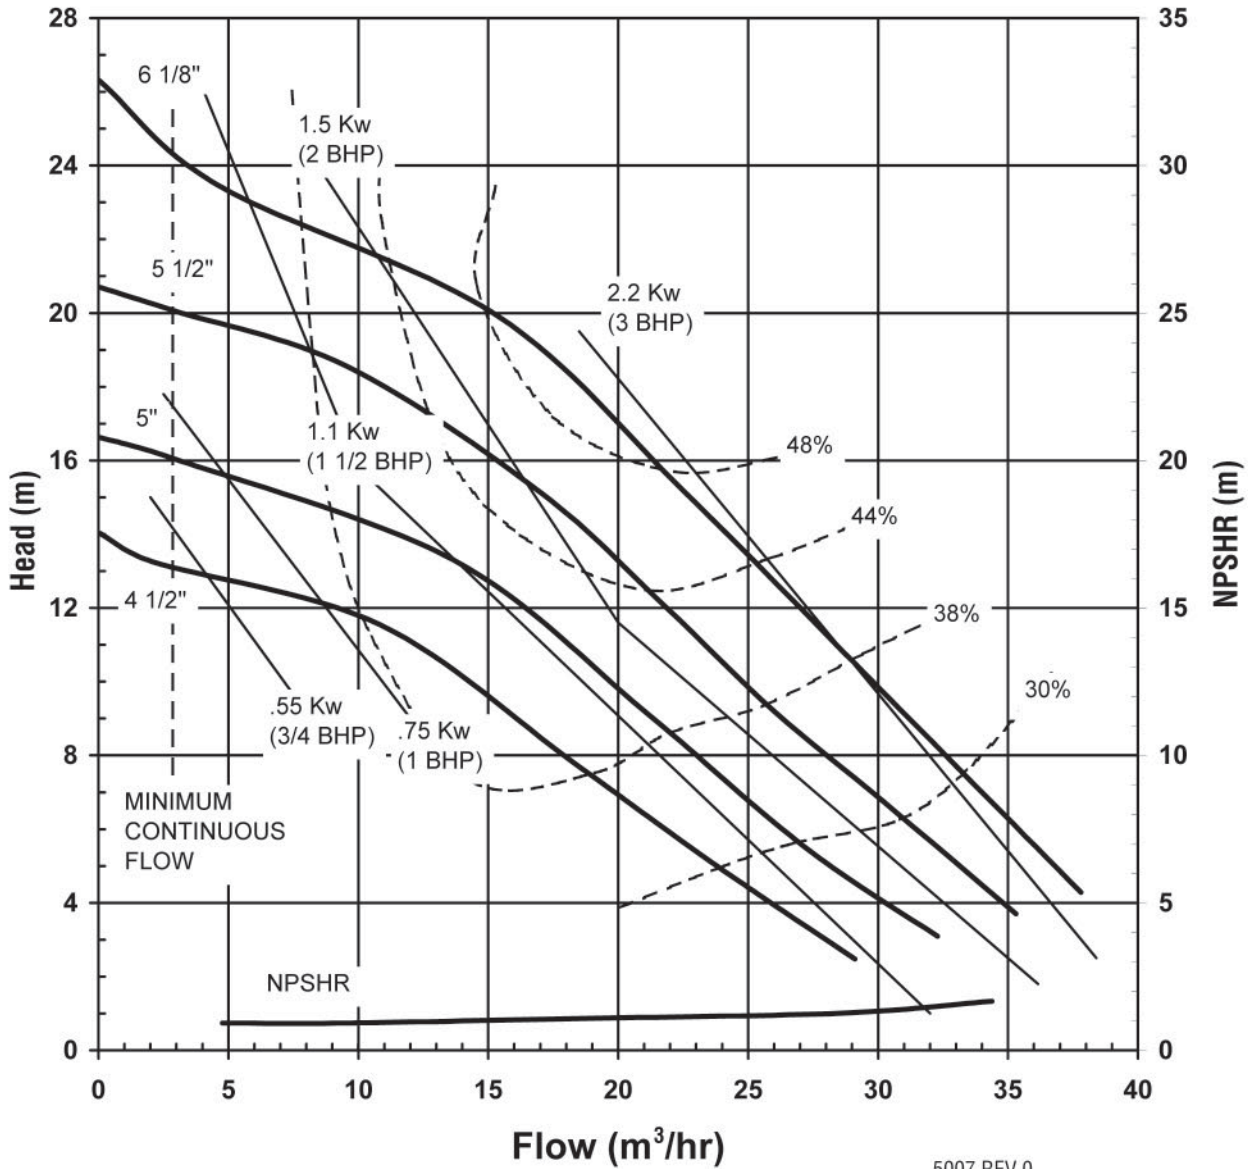

Discharge: 2" MNPT/2" FLANGE

5006 REV 0  
08/28/03

GP SERIES  
STANDARD  
PERFORMANCE CURVE

MODEL GP22/32  
2900 rpm, 50 Hz  
Suction: 2" FNPT/3" FLANGE  
Discharge: 2" MNPT/2" FLANGE

5007 REV 0  
08/28/03