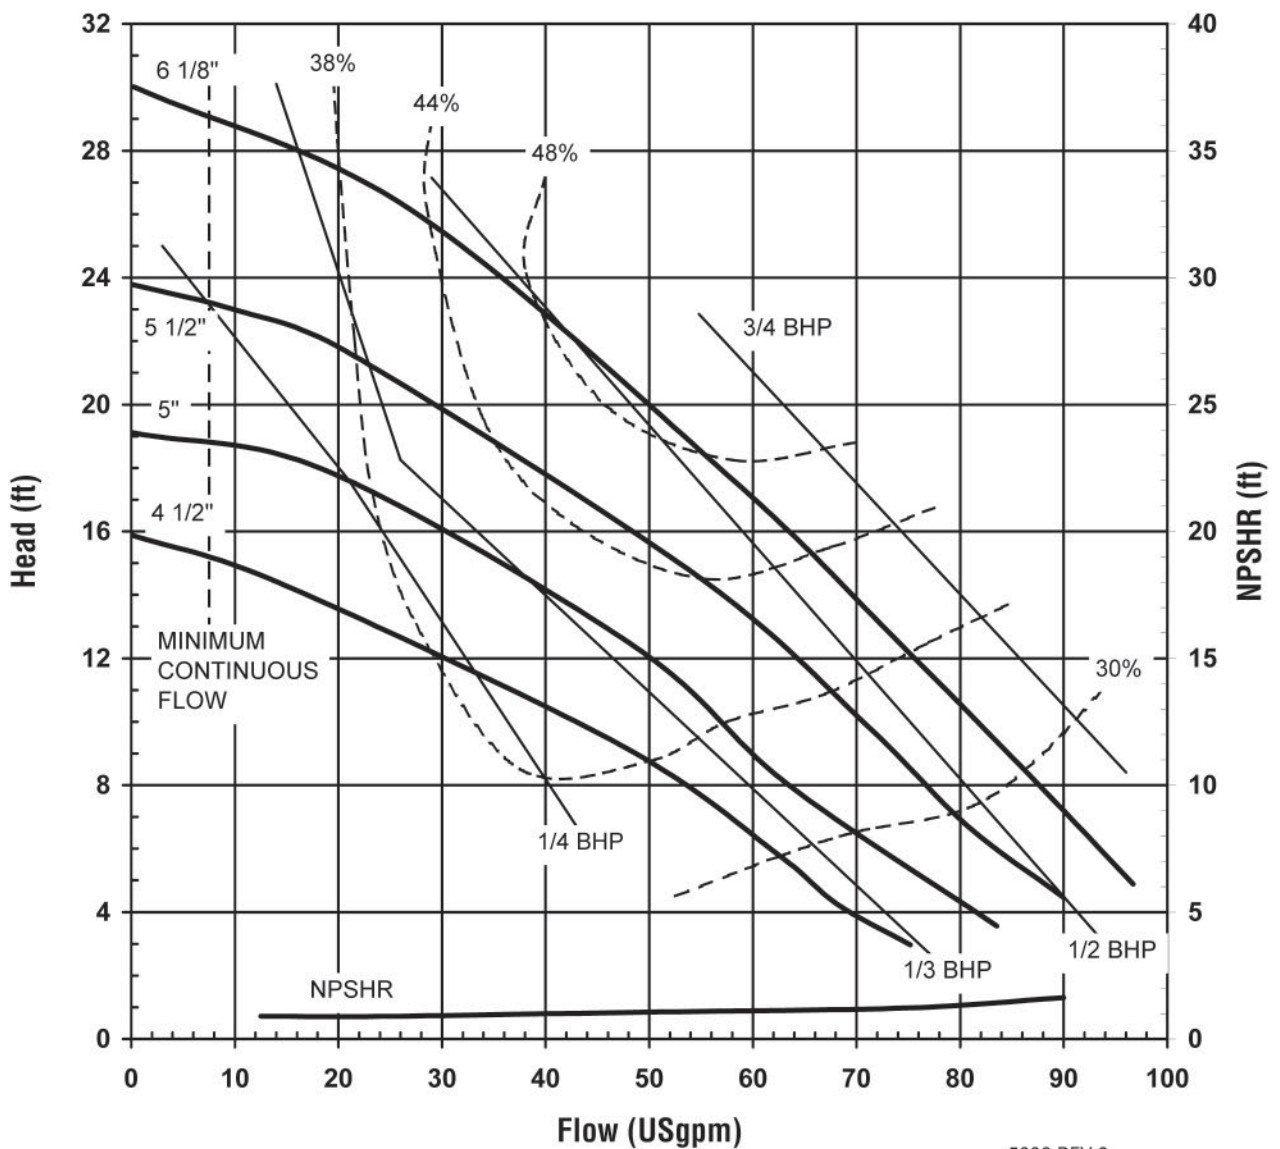

**MODEL GP22/32**  
3450 rpm, 60 Hz  
Suction: 2" FNPT/3" FLANGE  
Discharge: 2" MNPT/2" FLANGE

5005 REV 0  
08/28/03

GP SERIES  
STANDARD  
PERFORMANCE CURVE

MODEL GP22/32

1725 rpm, 60 Hz

Suction: 2" FNPT/3" FLANGE

Discharge: 2" MNPT/2" FLANGE

5006 REV 0  
08/28/03

GP SERIES  
STANDARD  
PERFORMANCE CURVE

MODEL GP22/32  
2900 rpm, 50 Hz  
Suction: 2" FNPT/3" FLANGE  
Discharge: 2" MNPT/2" FLANGE

5007 REV 0  
08/28/03