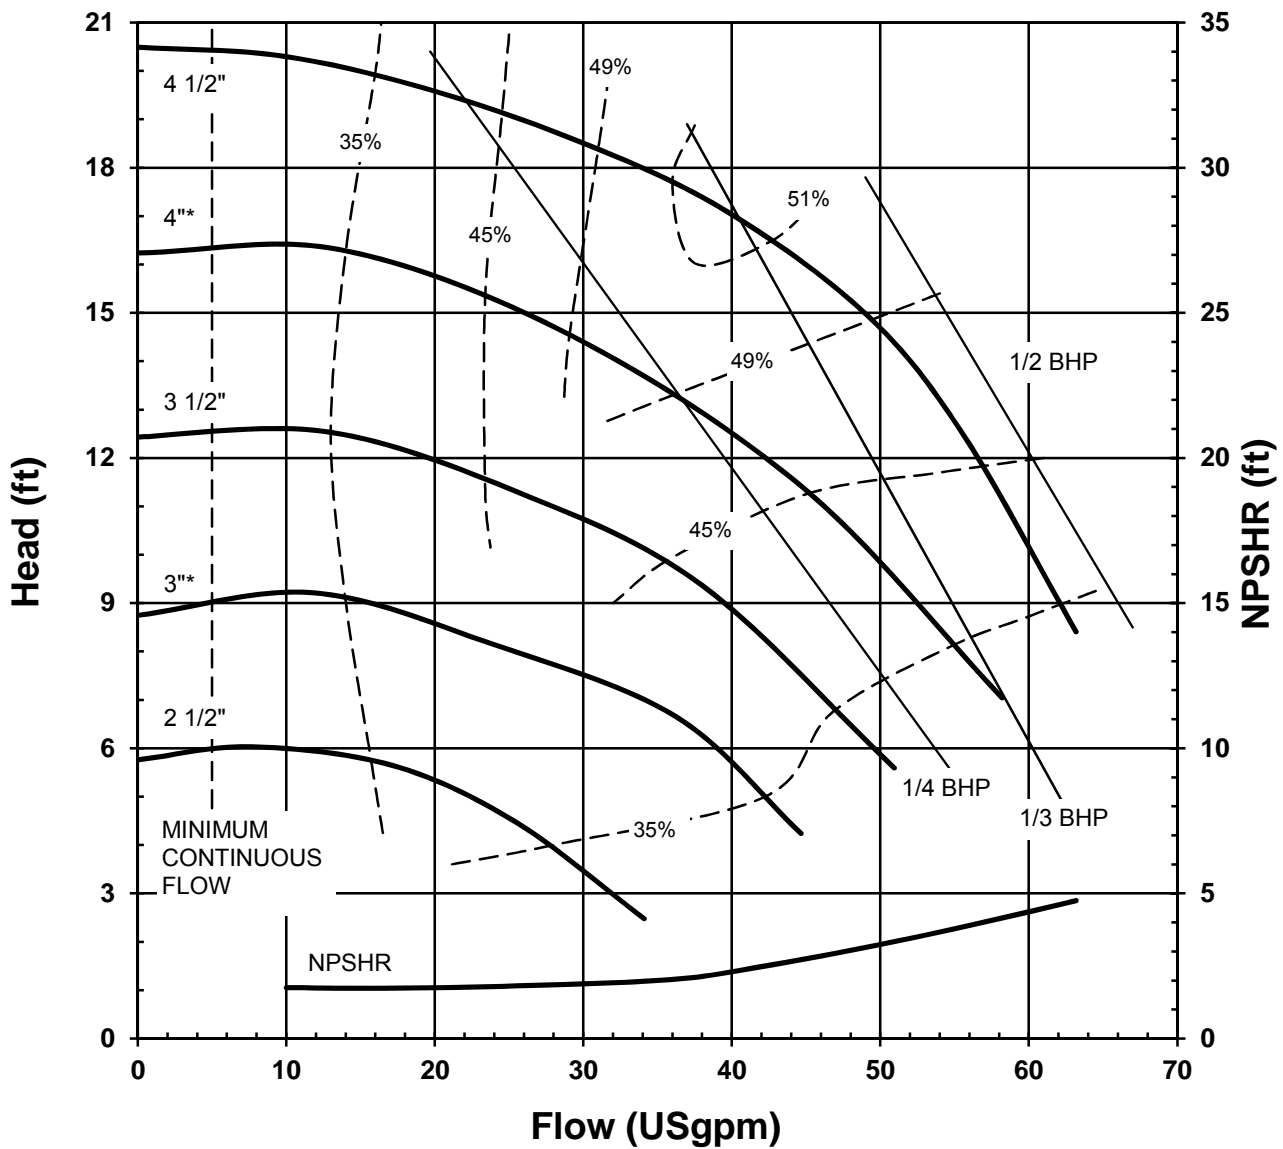

**GP SERIES
STANDARD
PERFORMANCE CURVE**

MODEL GP11

1725 rpm, 60 Hz
Suction: 1 1/2" FNPT
Discharge: 1 1/2" FNPT