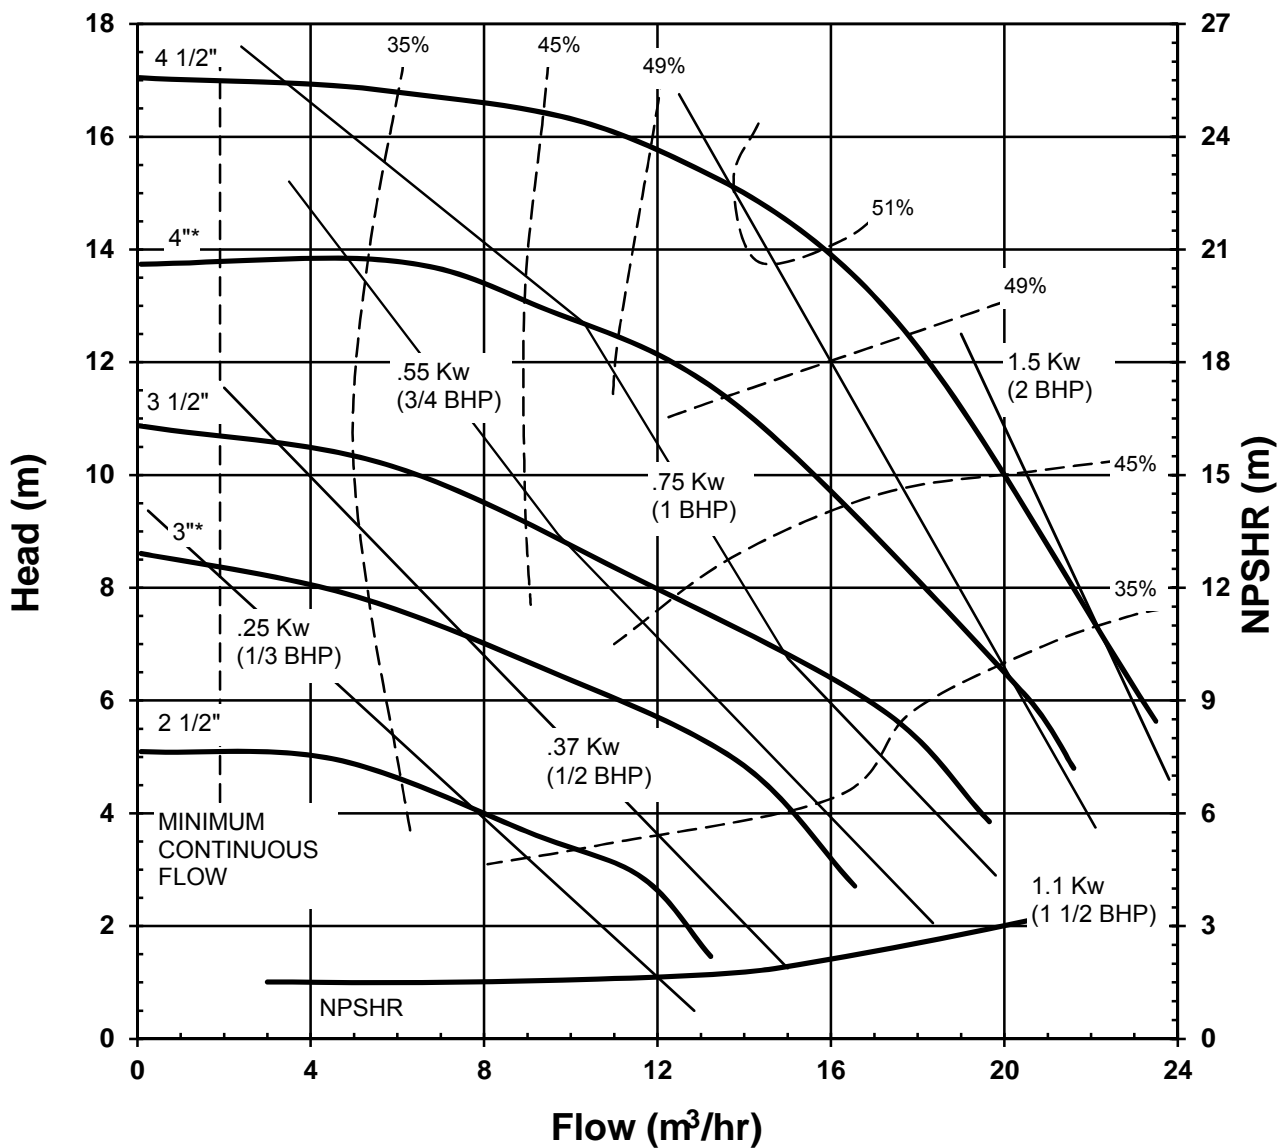

**MODEL GP11**

1725 rpm, 60 Hz  
Suction: 1 1/2" FNPT  
Discharge: 1 1/2" FNPT

\* 3" and 4" are custom impeller trims

5002 REV H EG  
03/28/12

**GP SERIES  
STANDARD  
PERFORMANCE CURVE**

**MODEL GP11**

2900 rpm, 50 Hz  
Suction: 1 1/2" FNPT  
Discharge: 1 1/2" FNPT