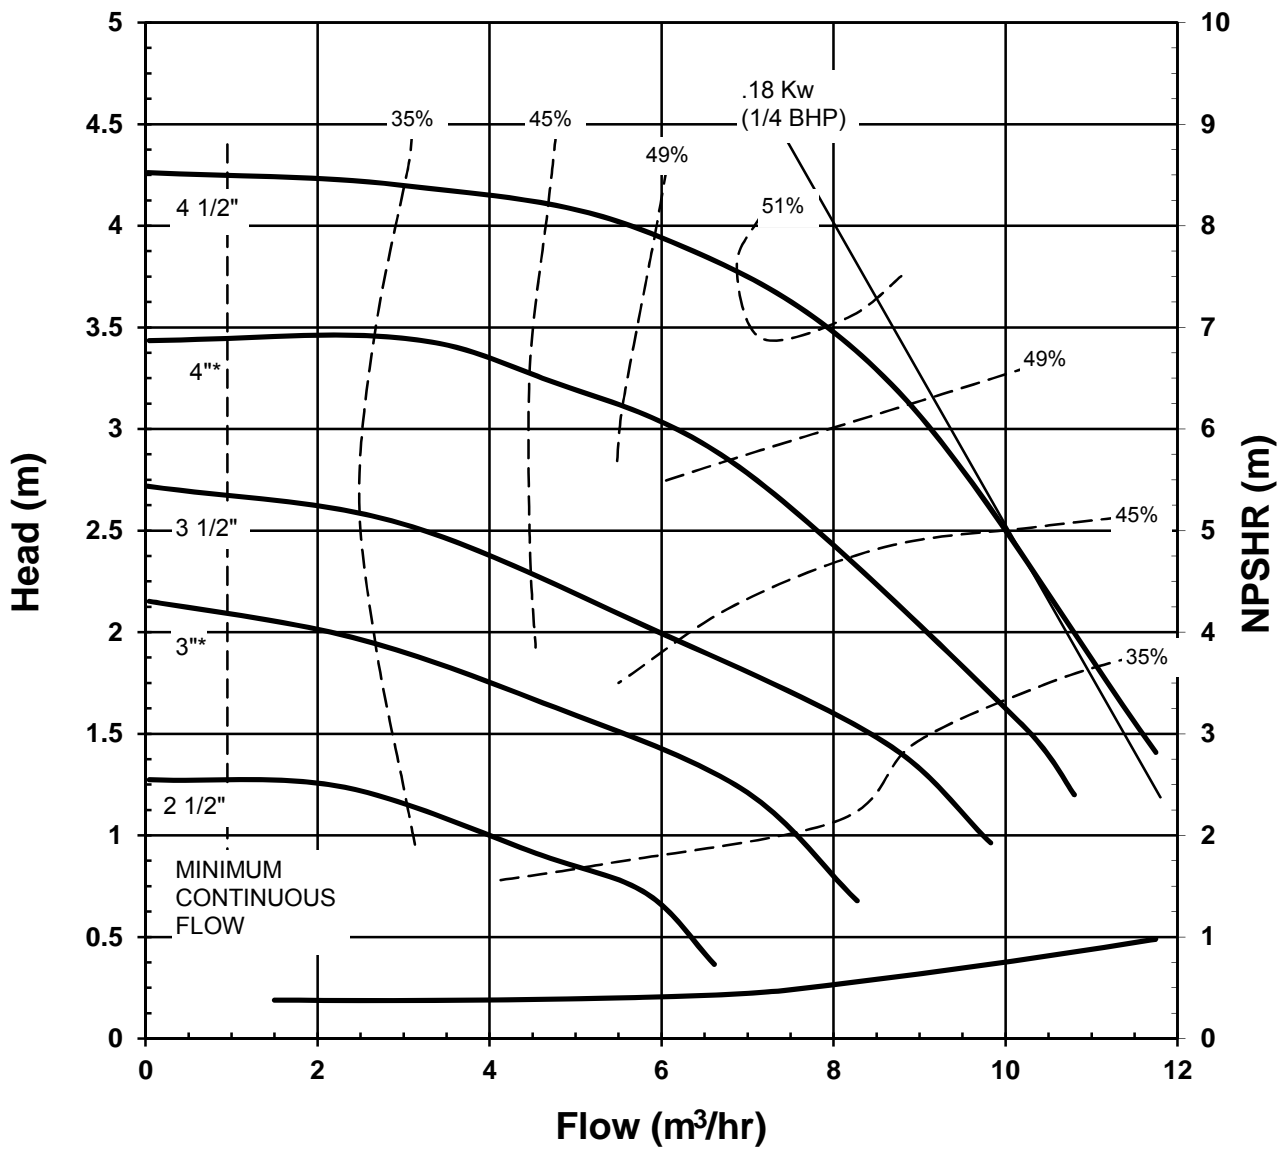

**GP SERIES
STANDARD
PERFORMANCE CURVE**

MODEL GP11

1450 rpm, 50 Hz
Suction: 1 1/2" FNPT
Discharge: 1 1/2" FNPT