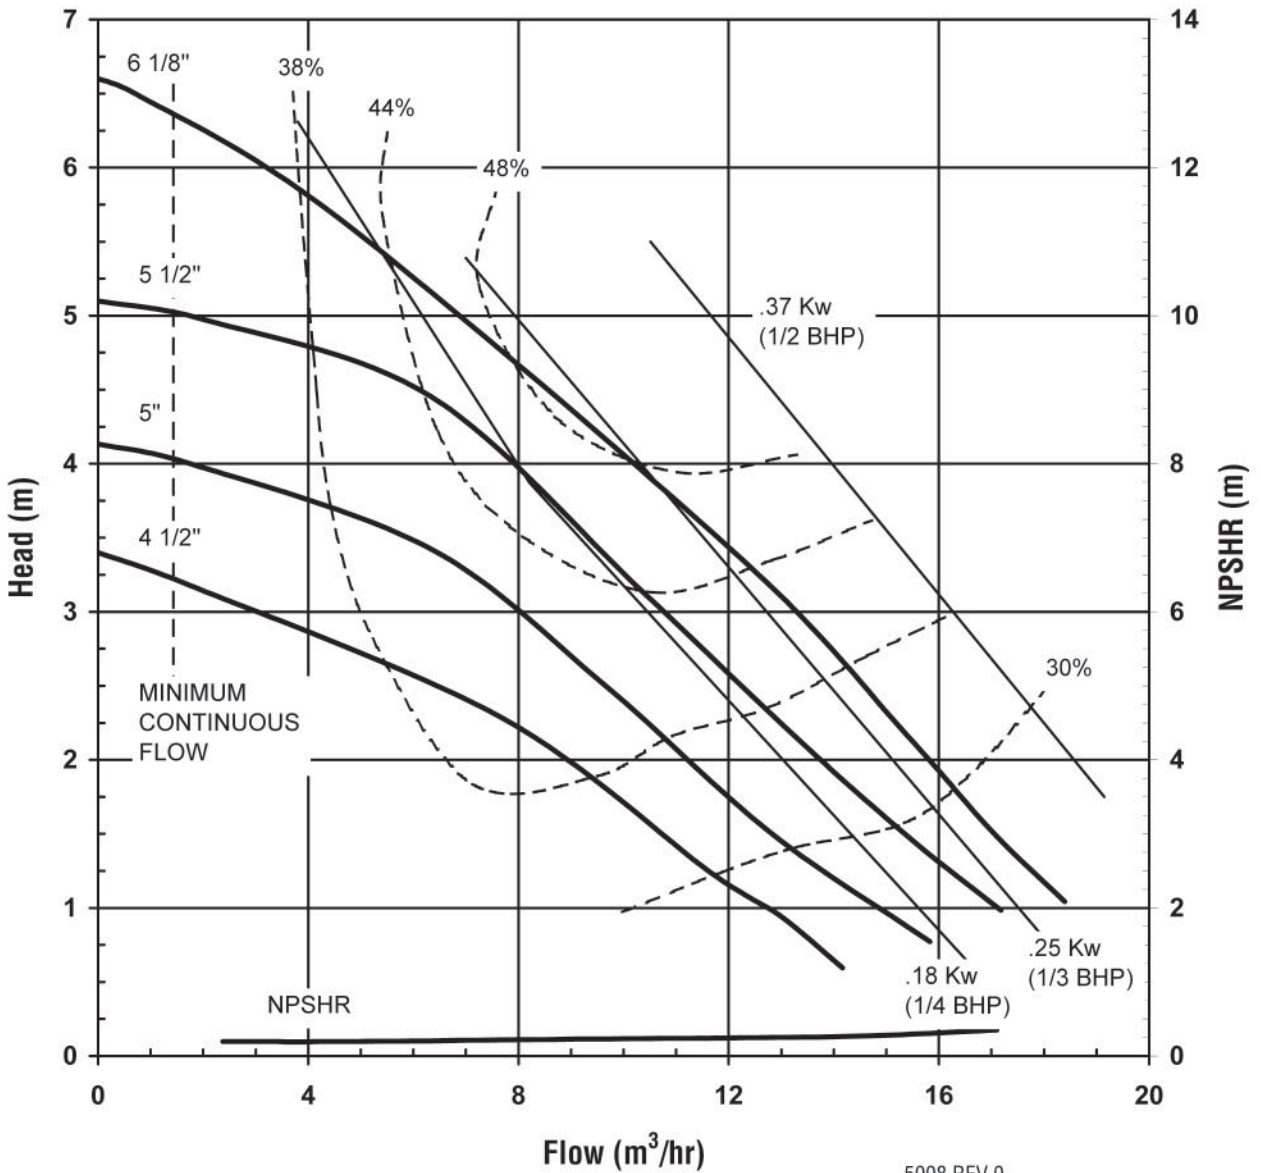

GP SERIES
STANDARD
PERFORMANCE CURVE

MODEL GP22/32

1450 rpm, 50 Hz
Suction: 2" FNPT/3" FLANGE
Discharge: 2" MNPT/2" FLANGE