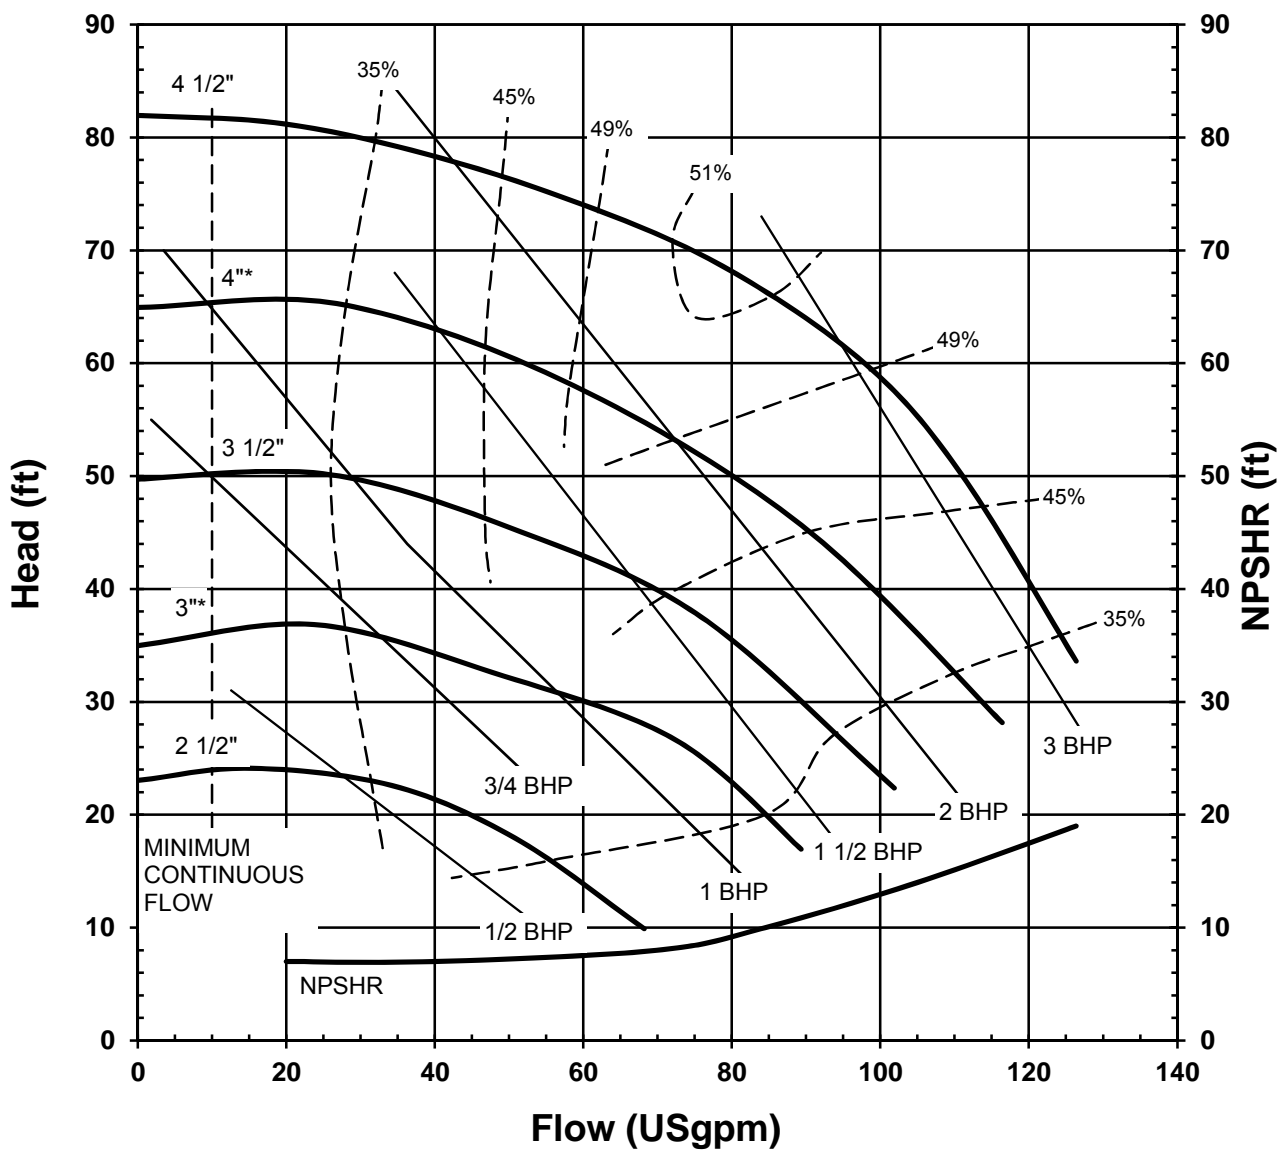

# GP SERIES CURVEBOOK

Effective 12-1-03  
Literature ID Number FT03-890, Rev. 0

**GP SERIES  
STANDARD  
PERFORMANCE CURVE**

**MODEL GP11**

3450 rpm, 60 Hz  
Suction: 1 1/2" FNPT  
Discharge: 1 1/2" FNPT

\* 3" and 4" are custom impeller trims

5001 REVISED EFG  
03/28/12

**GP SERIES  
STANDARD  
PERFORMANCE CURVE**

\* 3" and 4" are custom impeller trims

**GP SERIES  
STANDARD  
PERFORMANCE CURVE**

**MODEL GP11**

1450 rpm, 50 Hz  
Suction: 1 1/2" FNPT  
Discharge: 1 1/2" FNPT

\* 3" and 4" are custom impeller trims

GP SERIES  
STANDARD  
PERFORMANCE CURVE