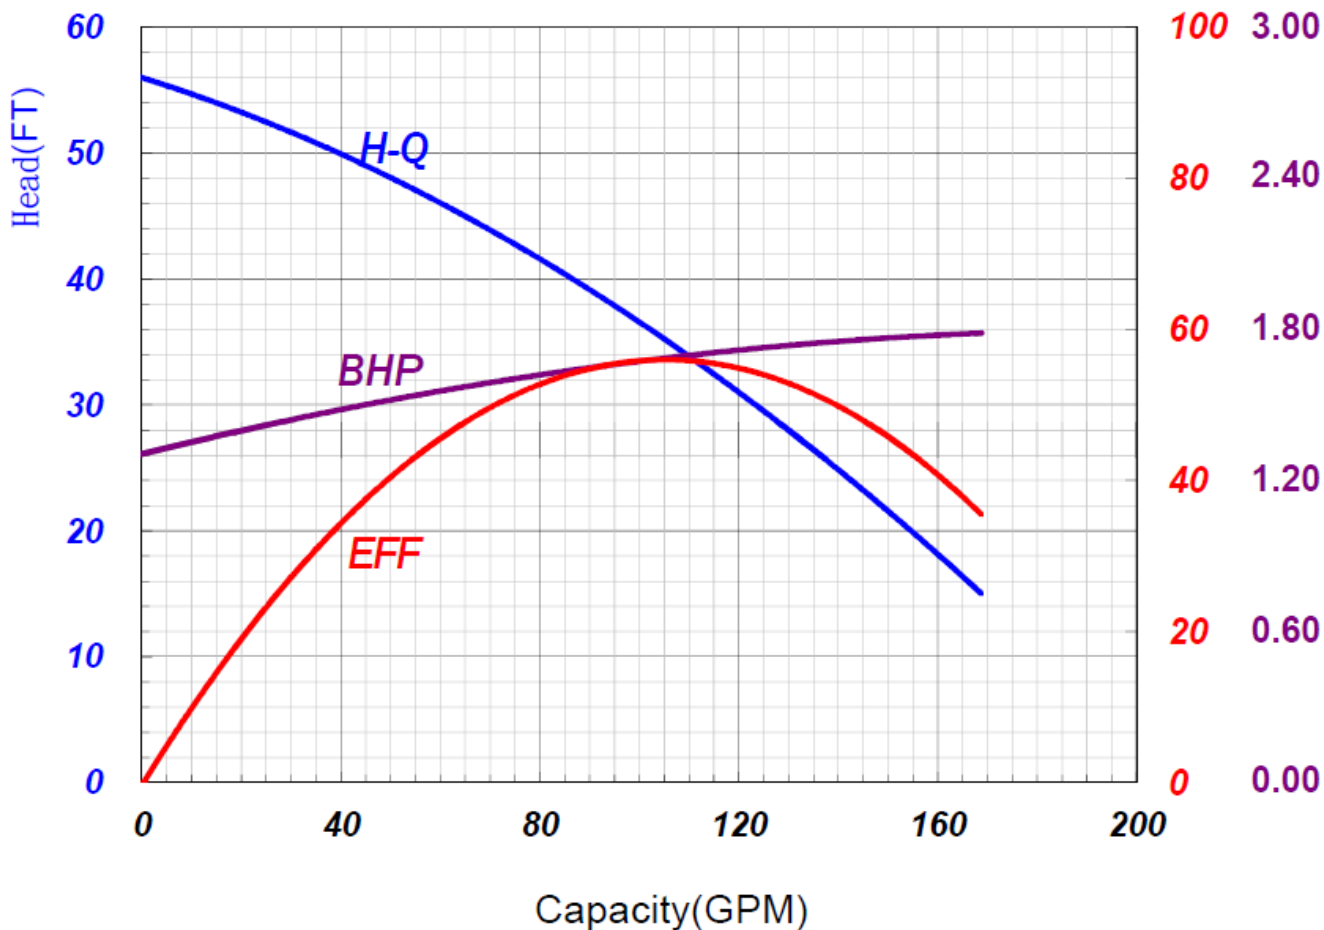

Horsepower: 2 HP  
Hertz: 60 Hz

### Stancor Model SEW-200 Individual Performance Curve

EFF (%) BHP

Specifications subject to change without notice