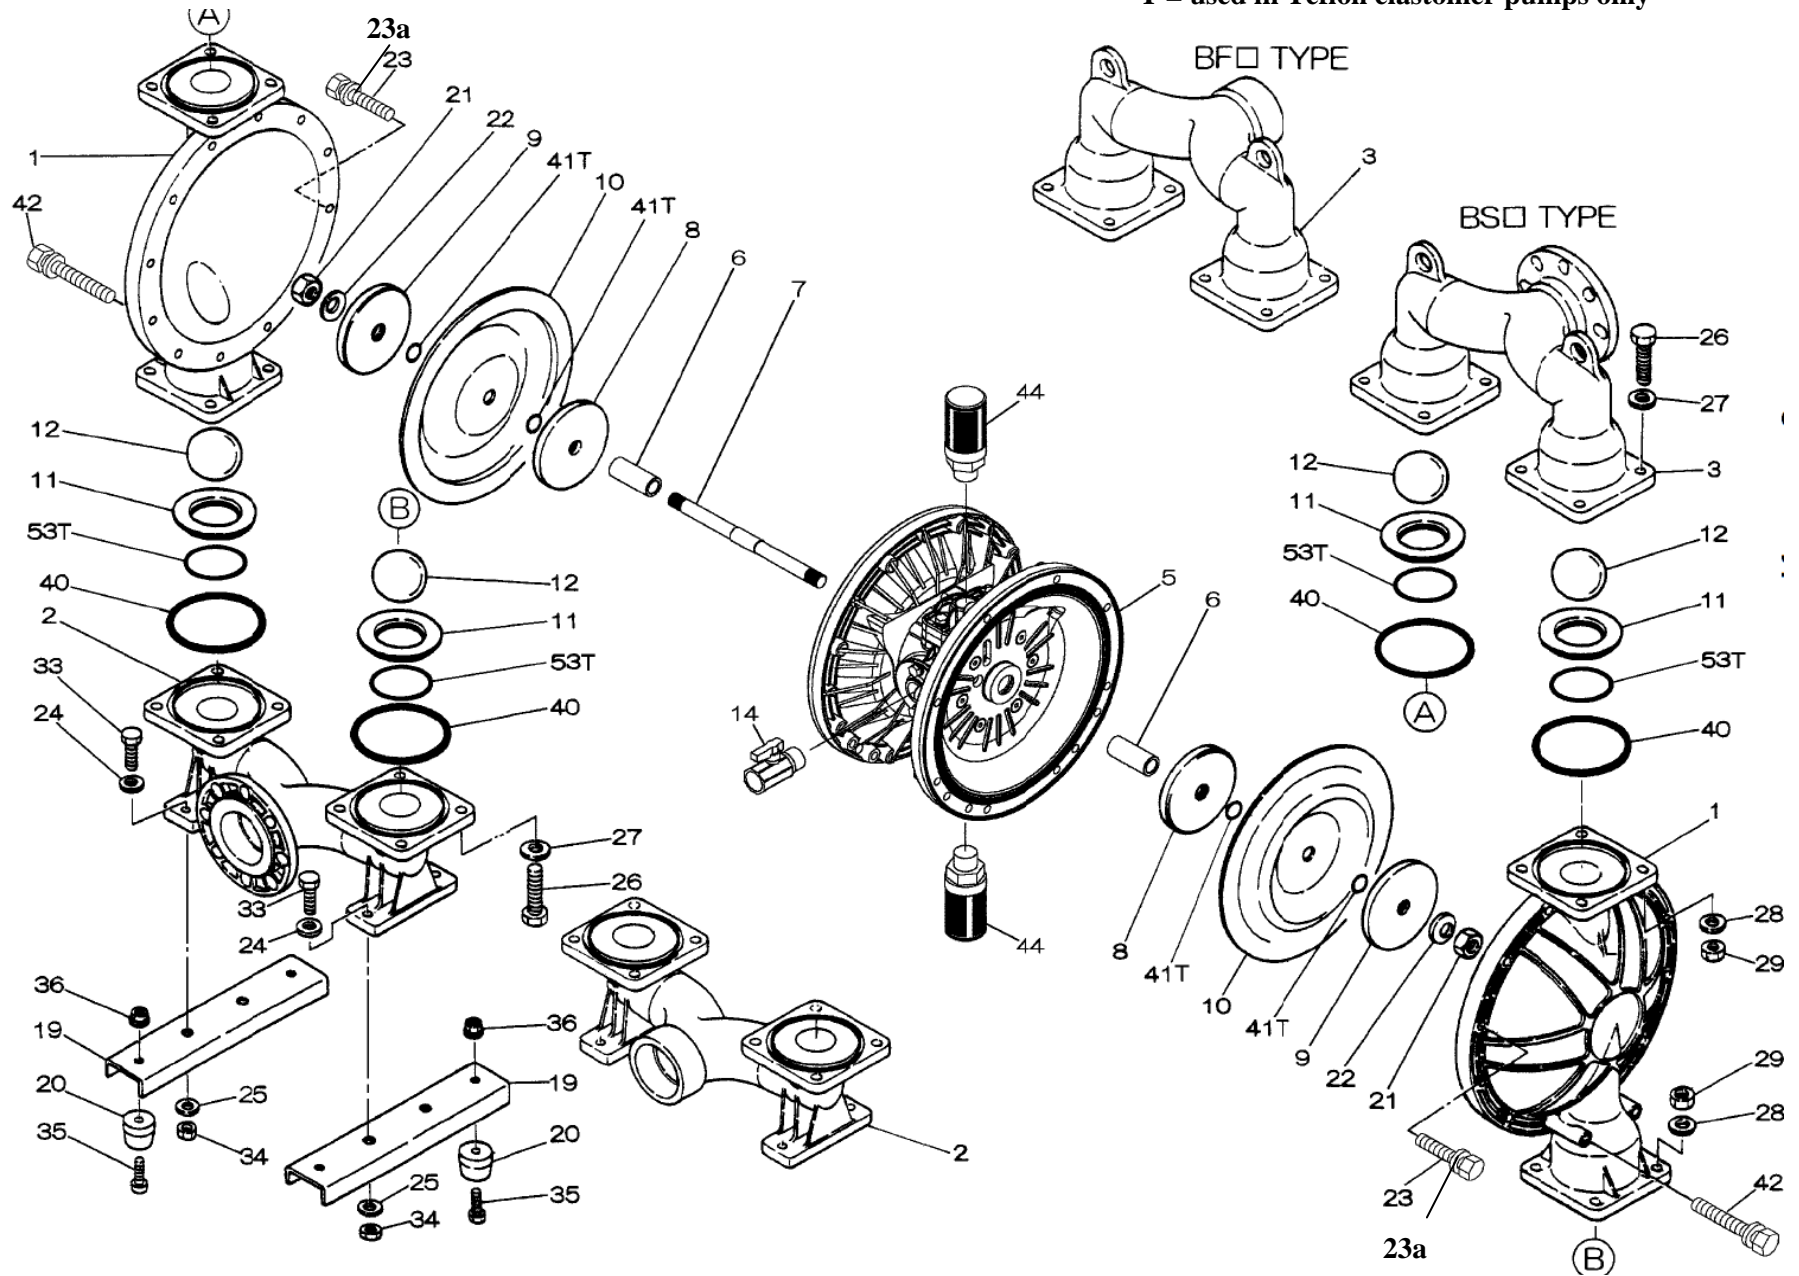

T = used in Teflon elastomer pumps only

XDP

Model: DP-80BSS-HD
Part # 854521 - NPT
Part # 854514 - Flange

Yamada America, Inc.
955 East Algonquin Rd
Arlington Heights, IL 60005
Phone: 847.631.9200
Fax: 847.631.9273
www.yamadapump.com

Reference			
No.	Description	Q'ty	Part No.
1	Out Chamber	2	712933
2	In Manifold - NPT	1	712605
2	In Manifold - Flange	1	712603
3	Out Manifold - NPT	1	712604
3	Out Manifold - Flange	1	712602
5	Body Assembly	1	804780
6	Center Bushing	2	716253
7	Center Rod	1	716252
8	Center Disk	2	711906
9	Center Disk	2	711907
10	Diaphragm	2	771704
11	Valve Seat	4	771996
12	Ball	4	770587
14	Ball Valve	1	684322
19	Pump Base	2	711912
20	Cushion	4	771402
21	Nut	2	683408
22	Coned Disk Spring	2	682740
23	Bolt	20	621182
23a	Wave Spring Washer	20	631937
24	Plain Washer	4	631174
25	Wave Spring Washer	4	631937
26	Bolt	16	621203
27	Plain Washer	16	631175
28	Spring Lock Washer	16	631938
29	Nut	16	628014
33	Bolt	4	621177
34	Nut	4	628013
35	Bolt	4	611149
36	Nut with Flange	4	682276
40	O-ring	4	640078
42	Bolt	4	686046
44	Silencer	2	804697

Repair Kits

K80-MN Liquid Side Kit includes the following:

Reference			
No.	Description	Q'ty	Part No.
10	Diaphragm	2	771704
11	Valve Seat	4	771996
40	O-ring	4	640078
12	Ball	4	770587

K80-AM-DP-HD Air Side Kit includes the following:

Reference			
No.	Description	Q'ty	Part No.
5-3	Throat Bearing	2	773066
5-5	Center Rod Guide	1	773047
5-6	O-ring	2	640023
5-7	O-ring	2	640133
5-8	Gasket	2	773040
5-9	Gasket	2	773041
5-10	O-ring	2	640138
5-11	O-ring	8	640007
5-14	O-ring	2	640134
5-21	Bushing	4	773067
5-22	Spring	2	684537
5-24	Pin	2	700231