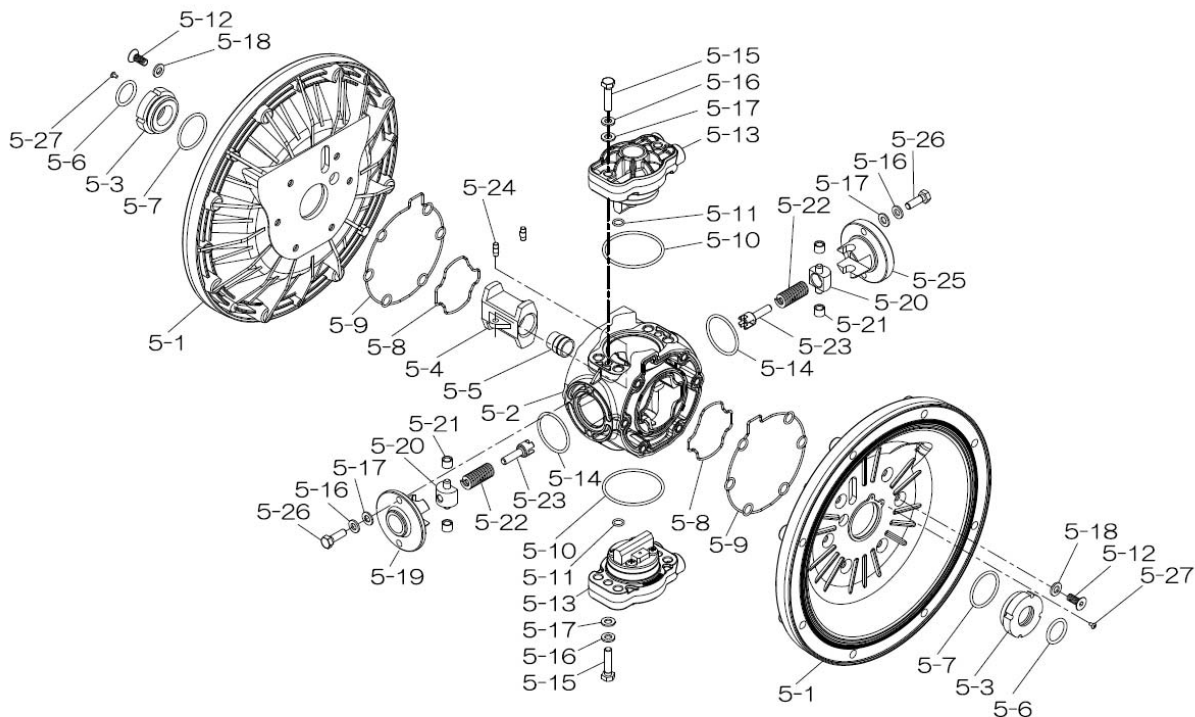

804784 Valve Body Assembly

Reference			
No.	Description	Q'ty	Part No.
5-13-1	Valve Body	1	716244
5-13-2	Gasket	1	773042
5-13-3	Valve Seat	1	716246
5-13-4	Block	1	773065
5-13-5	Block Holder	1	716245
5-13-6	Valve Guide	1	773064
5-13-7	Flat Head Screw	2	684384
5-13-8	Spring	1	706612
5-13-9	Ball	1	686271
5-13-10	Plug	2	772934
5-13-11	Screw	4	602299

XDP

341B-00_2011

Yamada America, Inc.
 955 East Algonquin Rd
 Arlington Heights, IL 60005
 Phone: 847.631.9200
 Fax: 847.631.9273
 www.yamadapump.com

804780 Body Assembly

Reference No.	Description	Q'ty	Part No.
5-1	Air Chamber	2	716248
5-2	Body	1	716256
5-3	Throat Bearing	2	773066
5-4	Valve Switcher	1	716214
5-5	Center Rod Guide	1	773047
5-6	O-ring	2	640023
5-7	O-ring	2	640133
5-8	Gasket	2	773040
5-9	Gasket	2	773041
5-10	O-ring	2	640138
5-11	O-ring	8	640007
5-12	Flat Head Bolt	12	683812
5-13	Valve Body Assembly	2	804784
5-14	O-ring	2	640134
5-15	Bolt	4	611153
5-16	Spring Washer	8	631420
5-17	Plain Washer	8	631013
5-18	Plain Washer	12	684987
5-19	Retainer B	1	716249
5-20	Spring Retainer	2	713620
5-21	Bushing	4	773067
5-22	Spring	2	684537
5-23	Trip Arm	2	714446
5-24	Pin	2	700231
5-25	Retainer A	1	716216
5-26	Bolt	4	611149
5-27	Tapping Screws	2	686337