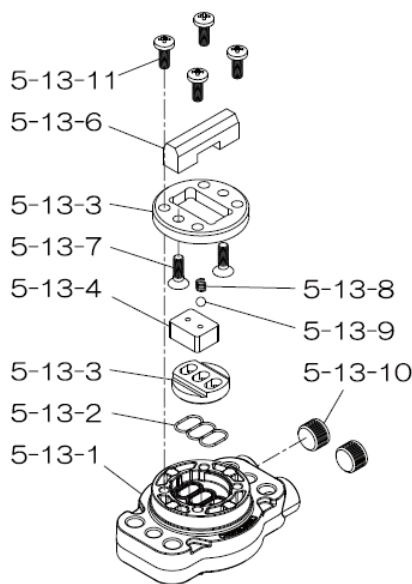

Reference			
No.	Description	Q'ty	Part No.
1	Out Chamber	2	712933
2	In Manifold - NPT	1	712605
2	In Manifold - Flange	1	712603
3	Out Manifold - NPT	1	712604
3	Out Manifold - Flange	1	712602
5	Body Assembly	1	804780
6	Center Bushing	2	716253
7	Center Rod	1	716252
8	Center Disk	2	711906
9	Center Disk	2	711907
10	Diaphragm	2	771704
11	Valve Seat	4	771996
12	Ball	4	770587
14	Ball Valve	1	684322
19	Pump Base	2	711912
20	Cushion	4	771402
21	Nut	2	683408
22	Coned Disk Spring	2	682740
23	Bolt	20	621182
23a	Wave Spring Washer	20	631937
24	Plain Washer	4	631174
25	Wave Spring Washer	4	631937
26	Bolt	16	621203
27	Plain Washer	16	631175
28	Spring Lock Washer	16	631938
29	Nut	16	628014
33	Bolt	4	621177
34	Nut	4	628013
35	Bolt	4	611149
36	Nut with Flange	4	682276
40	O-ring	4	640078
42	Bolt	4	686046
44	Silencer	2	804697

Repair Kits

K80-MN Liquid Side Kit includes the following:

Reference			
No.	Description	Q'ty	Part No.
10	Diaphragm	2	771704
11	Valve Seat	4	771996
40	O-ring	4	640078
12	Ball	4	770587

K80-AM-DP-HD Air Side Kit includes the following:

Reference			
No.	Description	Q'ty	Part No.
5-3	Throat Bearing	2	773066
5-5	Center Rod Guide	1	773047
5-6	O-ring	2	640023
5-7	O-ring	2	640133
5-8	Gasket	2	773040
5-9	Gasket	2	773041
5-10	O-ring	2	640138
5-11	O-ring	8	640007
5-14	O-ring	2	640134
5-21	Bushing	4	773067
5-22	Spring	2	684537
5-24	Pin	2	700231

804784 Valve Body Assembly

Reference			
No.	Description	Q'ty	Part No.
5-13-1	Valve Body	1	716244
5-13-2	Gasket	1	773042
5-13-3	Valve Seat	1	716246
5-13-4	Block	1	773065
5-13-5	Block Holder	1	716245
5-13-6	Valve Guide	1	773064
5-13-7	Flat Head Screw	2	684384
5-13-8	Spring	1	706612
5-13-9	Ball	1	686271
5-13-10	Plug	2	772934
5-13-11	Screw	4	602299