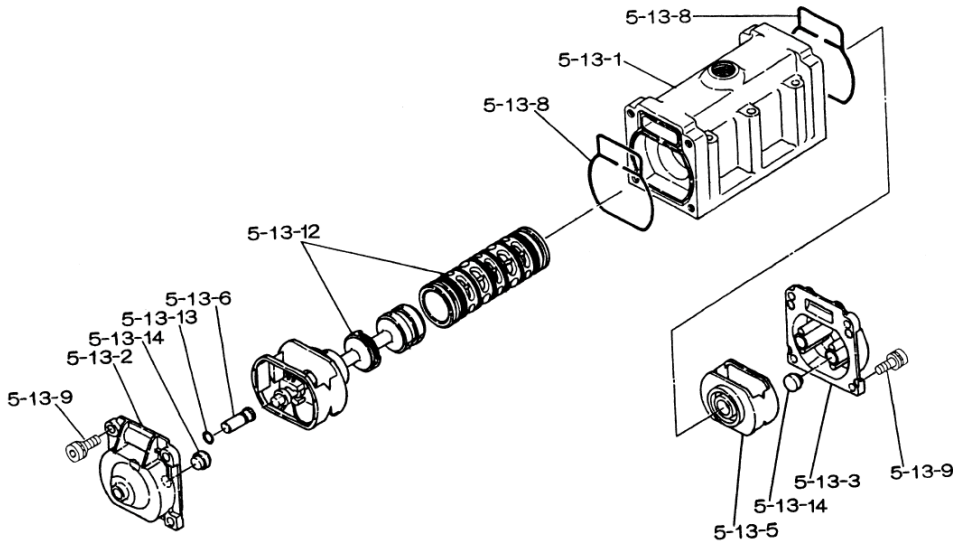

Yamada America, Inc.  
955 East Algonquin Rd  
Arlington Heights, IL 60005  
Phone: 847.631.9200  
www.yamadapump.com

Model: NDP-50BVV

Reference			
No.	Description	Q'ty	NDP-50BVV
1	Out Chamber	2	780153
2	In Manifold	2	772086
3	Out Manifold	2	780154
4	Center Manifold	2	780155
5	Body Assembly*	1	803112
7	Center Rod	1	711900
8	Center Disk	2	711904
9	Center Disk	2	771901
10	Diaphragm	2	771800
11	Valve Seat	4	772100
12	Ball	4	770636
14	Ball Valve	1	684322
15	Elbow	1	682523
19	Stand Body	2	711926
20	Cushion	4	771865
23	Bolt	16	683541
24	Plain Washer	24	631330
25	Spring Lock Washer	24	680257
26	Bolt	12	621213
27	Plain Washer	28	631331
28	Spring Lock Washer	20	680607
29	Nut	20	628014
33	Bolt	8	621179
35	Bolt	4	621149
36	Nut with Flange	4	683837
37	Bolt	8	684592
39	O-ring	4	642064
40	O-ring	4	642069
46	Cap	4	683641
47	Protector A	8	771786
48	Protector B	8	771787
49	Protector C	8	771788
51	Cushion	2	770582
53	O-ring	4	642139

Body Assembly 803112				
Reference	No.	Description	Q'ty	NDP-50
	5-1	Air Chamber	2	711934
	5-2	Body	1	711936
	5-3	Throat Bearing	2	772689
	5-4	Spring	2	711937
	5-5	Valve Seat	2	771740
	5-6	Pilot Valve Assembly	2	832162
	5-8	O-ring	2	640020
	5-9	Packing	2	685444
	5-10	O-ring	2	640029
	5-11	Gasket	2	771742
	5-12	Flat Head Bolt	12	683812
	5-13	Valve Body Assembly *	1	802971
	5-14	Gasket	1	771712
	5-15	Bolt	6	684240
	5-18	Plain Washer	12	684987

802971 Valve Body Assembly

802971 Valve Body Assembly				
Reference	No.	Description	Q'ty	NDP-50
	5-13-1	Valve Body	1	711931
	5-13-2	Cap A	1	580999
	5-13-3	Cap B	1	581000
	5-13-5	Sleeve	1	803675
	5-13-6	Reset Button	1	771735
	5-13-8	Gasket	2	771738
	5-13-9	Bolt	8	685036
	5-13-12	C Spool Valve Assy *	1	803115
	5-13-13	O-ring	1	640005
	5-13-14	Cushion	4	684128