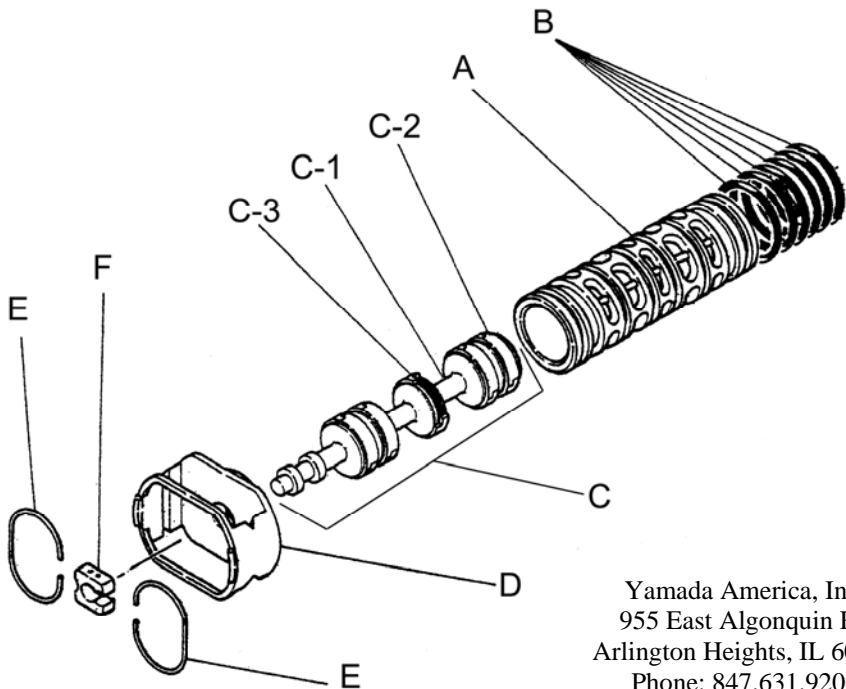

Yamada America, Inc.  
955 East Algonquin Rd  
Arlington Heights, IL 60005  
Phone: 847.631.9200  
www.yamadapump.com

Model: NDP-50BVV

Reference			
No.	Description	Q'ty	NDP-50BVV
1	Out Chamber	2	780153
2	In Manifold	2	772086
3	Out Manifold	2	780154
4	Center Manifold	2	780155
5	Body Assembly*	1	803112
7	Center Rod	1	711900
8	Center Disk	2	711904
9	Center Disk	2	771901
10	Diaphragm	2	771800
11	Valve Seat	4	772100
12	Ball	4	770636
14	Ball Valve	1	684322
15	Elbow	1	682523
19	Stand Body	2	711926
20	Cushion	4	771865
23	Bolt	16	683541
24	Plain Washer	24	631330
25	Spring Lock Washer	24	680257
26	Bolt	12	621213
27	Plain Washer	28	631331
28	Spring Lock Washer	20	680607
29	Nut	20	628014
33	Bolt	8	621179
35	Bolt	4	621149
36	Nut with Flange	4	683837
37	Bolt	8	684592
39	O-ring	4	642064
40	O-ring	4	642069
46	Cap	4	683641
47	Protector A	8	771786
48	Protector B	8	771787
49	Protector C	8	771788
51	Cushion	2	770582
53	O-ring	4	642139

Body Assembly 803112				
Reference	No.	Description	Q'ty	NDP-50
	5-1	Air Chamber	2	711934
	5-2	Body	1	711936
	5-3	Throat Bearing	2	772689
	5-4	Spring	2	711937
	5-5	Valve Seat	2	771740
	5-6	Pilot Valve Assembly	2	832162
	5-8	O-ring	2	640020
	5-9	Packing	2	685444
	5-10	O-ring	2	640029
	5-11	Gasket	2	771742
	5-12	Flat Head Bolt	12	683812
	5-13	Valve Body Assembly *	1	802971
	5-14	Gasket	1	771712
	5-15	Bolt	6	684240
	5-18	Plain Washer	12	684987

802971 Valve Body Assembly

802971 Valve Body Assembly				
Reference	No.	Description	Q'ty	NDP-50
	5-13-1	Valve Body	1	711931
	5-13-2	Cap A	1	580999
	5-13-3	Cap B	1	581000
	5-13-5	Sleeve	1	803675
	5-13-6	Reset Button	1	771735
	5-13-8	Gasket	2	771738
	5-13-9	Bolt	8	685036
	5-13-12	C Spool Valve Assy *	1	803115
	5-13-13	O-ring	1	640005
	5-13-14	Cushion	4	684128