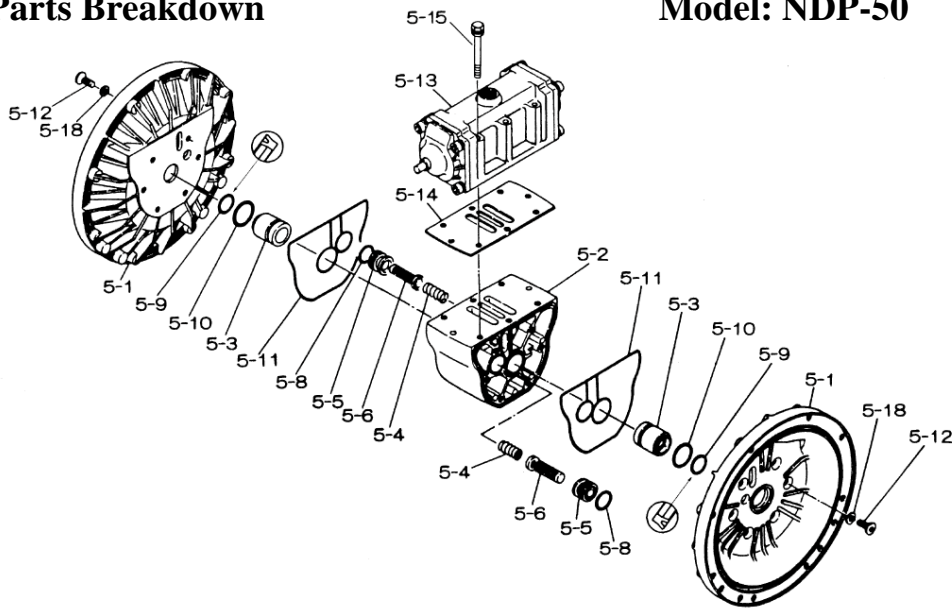

Yamada America, Inc.  
955 East Algonquin Rd  
Arlington Heights, IL 60005  
Phone: 847.631.9200  
www.yamadapump.com

Model: NDP-50BVV

Reference			
No.	Description	Q'ty	NDP-50BVV
1	Out Chamber	2	780153
2	In Manifold	2	772086
3	Out Manifold	2	780154
4	Center Manifold	2	780155
5	Body Assembly*	1	803112
7	Center Rod	1	711900
8	Center Disk	2	711904
9	Center Disk	2	771901
10	Diaphragm	2	771800
11	Valve Seat	4	772100
12	Ball	4	770636
14	Ball Valve	1	684322
15	Elbow	1	682523
19	Stand Body	2	711926
20	Cushion	4	771865
23	Bolt	16	683541
24	Plain Washer	24	631330
25	Spring Lock Washer	24	680257
26	Bolt	12	621213
27	Plain Washer	28	631331
28	Spring Lock Washer	20	680607
29	Nut	20	628014
33	Bolt	8	621179
35	Bolt	4	621149
36	Nut with Flange	4	683837
37	Bolt	8	684592
39	O-ring	4	642064
40	O-ring	4	642069
46	Cap	4	683641
47	Protector A	8	771786
48	Protector B	8	771787
49	Protector C	8	771788
51	Cushion	2	770582
53	O-ring	4	642139

Body Assembly 803112				
Reference	No.	Description	Q'ty	NDP-50
	5-1	Air Chamber	2	711934
	5-2	Body	1	711936
	5-3	Throat Bearing	2	772689
	5-4	Spring	2	711937
	5-5	Valve Seat	2	771740
	5-6	Pilot Valve Assembly	2	832162
	5-8	O-ring	2	640020
	5-9	Packing	2	685444
	5-10	O-ring	2	640029
	5-11	Gasket	2	771742
	5-12	Flat Head Bolt	12	683812
	5-13	Valve Body Assembly *	1	802971
	5-14	Gasket	1	771712
	5-15	Bolt	6	684240
	5-18	Plain Washer	12	684987

802971 Valve Body Assembly

802971 Valve Body Assembly				
Reference	No.	Description	Q'ty	NDP-50
	5-13-1	Valve Body	1	711931
	5-13-2	Cap A	1	580999
	5-13-3	Cap B	1	581000
	5-13-5	Sleeve	1	803675
	5-13-6	Reset Button	1	771735
	5-13-8	Gasket	2	771738
	5-13-9	Bolt	8	685036
	5-13-12	C Spool Valve Assy *	1	803115
	5-13-13	O-ring	1	640005
	5-13-14	Cushion	4	684128