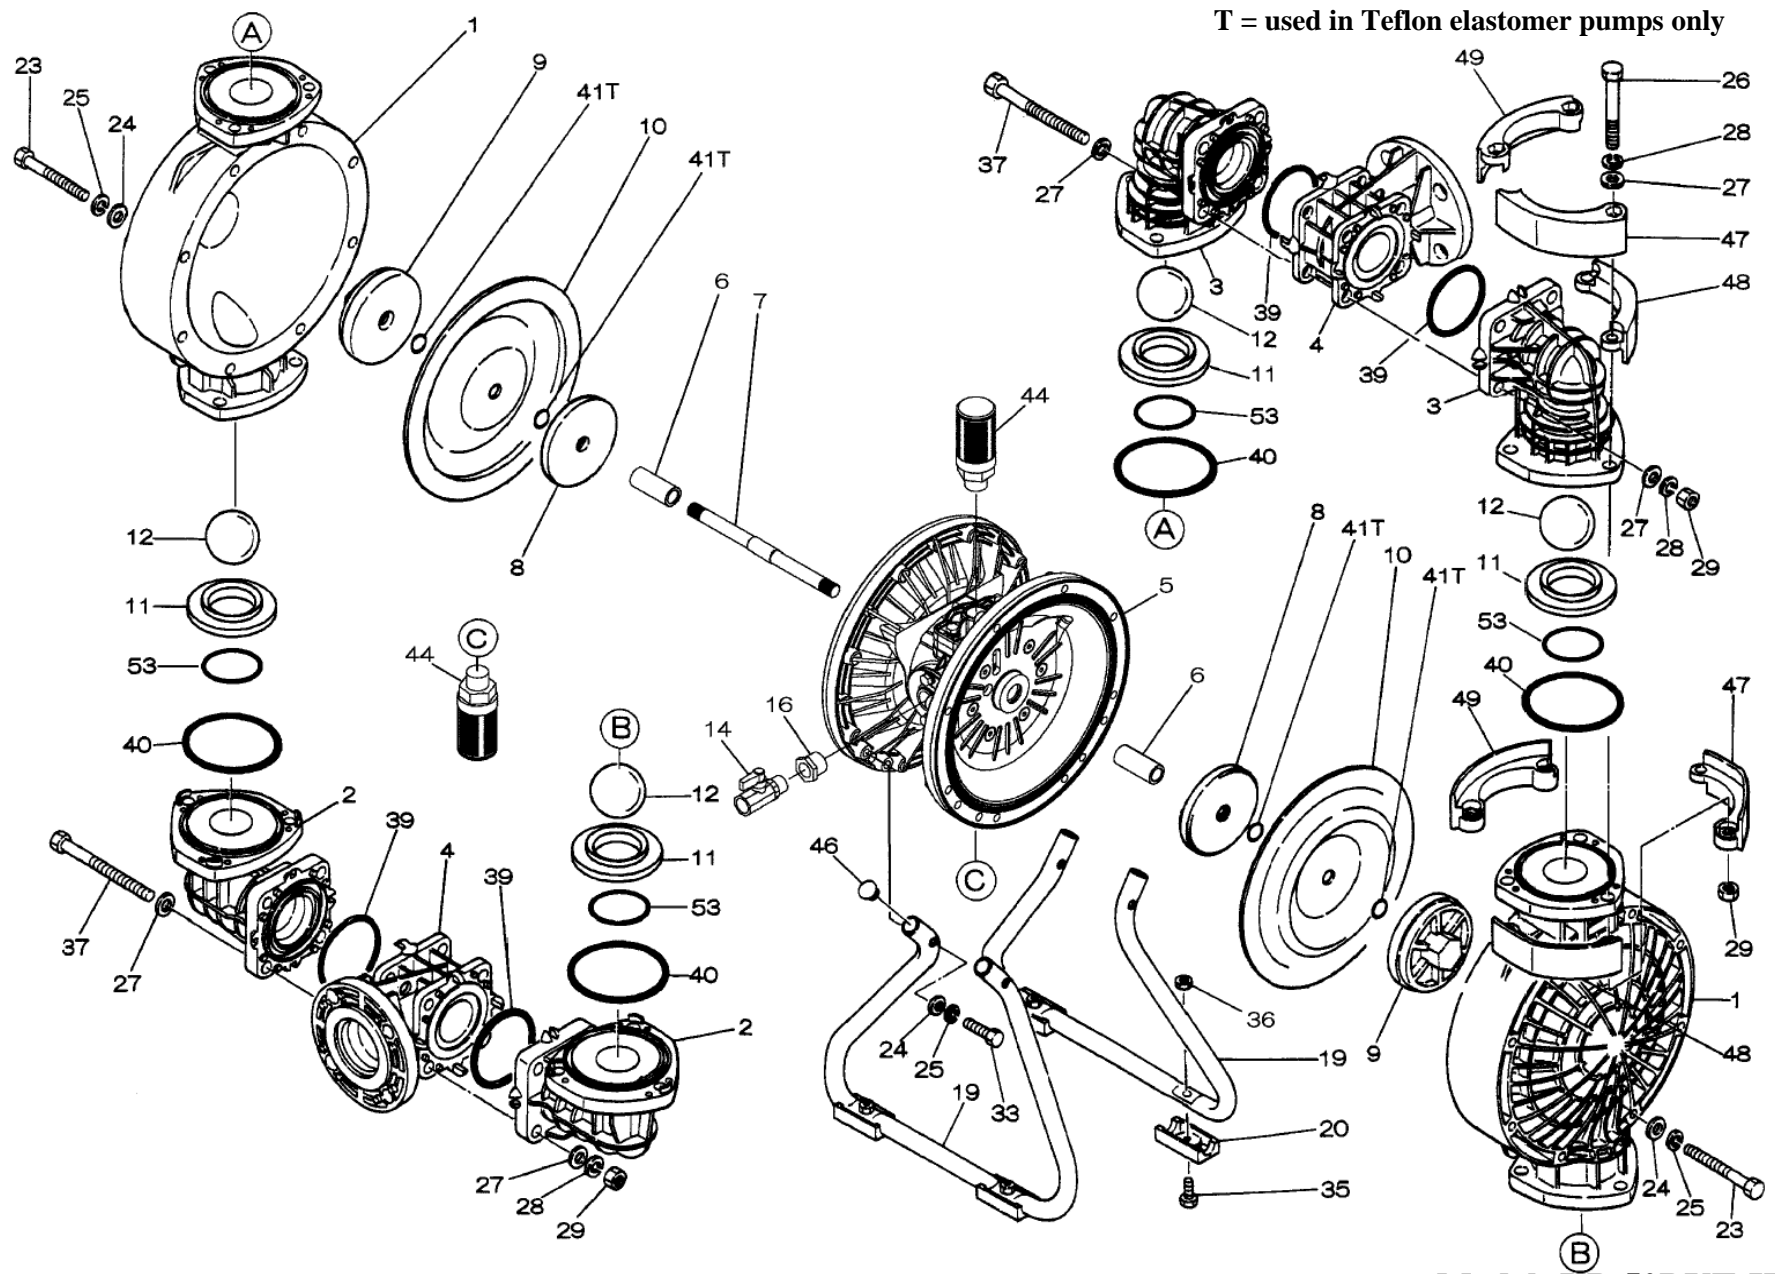

T = used in Teflon elastomer pumps only

XDP

Model: DP-50BVT-HD
Part # 854475

Reference			
No.	Description	Q'ty	Part No.
1	Out Chamber	2	780153
2	In Manifold	2	780252
3	Out Manifold	2	780154
4	Center Manifold	2	7800115
5	Body Assembly	1	804778
6	Center Bushing	2	716219
7T	Center Rod	1	716250
8T	Center Disk	2	707822
9T	Center Disk	2	780116
10	Diaphragm	2	770815
11	Valve Seat	4	772100
12	Ball	4	770693
14	Ball Valve	1	684322
19	Stand Body	2	711926
20	Cushion	4	771865
23	Bolt	16	686156
24	Plain Washer	24	631330
25	Spring Lock Washer	24	680257
26	Bolt	12	621213
27	Plain Washer	32	631331
28	Spring Lock Washer	20	680607
29	Nut	20	628014
33	Bolt	8	621179
35	Bolt	4	621149
36	Nut with Flange	4	683837
37	Bolt	8	684592
39	O-ring	4	771899
40	O-ring	4	772063
41T	O-ring	4	643015
44	Silencer	2	804697
46	Cap	4	683641
47	Protector A	8	771786
48	Protector B	8	771787
49	Protector C	8	771788
53	O-ring	4	643139

Repair Kits

K50-VT Liquid Side Kit includes the following:

10	Diaphragm	2	770815
41T	O-ring	4	643015
53	O-ring	4	643139
40	O-ring	4	772063
12	Ball	4	770693

K45-AM-DP-HD Air Side Kit includes the following:

5-3	Throat Bearing	2	773048
5-5	Center Rod Guide	1	773047
5-6	O-ring	2	640023
5-7	O-ring	2	640133
5-8	Gasket	2	773040
5-9	Gasket	2	773041
5-10	O-ring	2	640138
5-11	O-ring	8	640007
5-14	O-ring	2	640134
5-21	Bushing	4	773067
5-22	Spring	2	684537
5-24	Pin	2	700231

804784 Valve Body Assembly

Reference			
No.	Description	Q'ty	Part No.
5-13-1	Valve Body	1	716244
5-13-2	Gasket	1	773042
5-13-3	Valve Seat	1	716246
5-13-4	Block	1	773065
5-13-5	Block Holder	1	716245
5-13-6	Valve Guide	1	773064
5-13-7	Flat Head Screw	2	684384
5-13-8	Spring	1	706612
5-13-9	Ball	1	686271
5-13-10	Plug	2	772934
5-13-11	Screw	4	602299