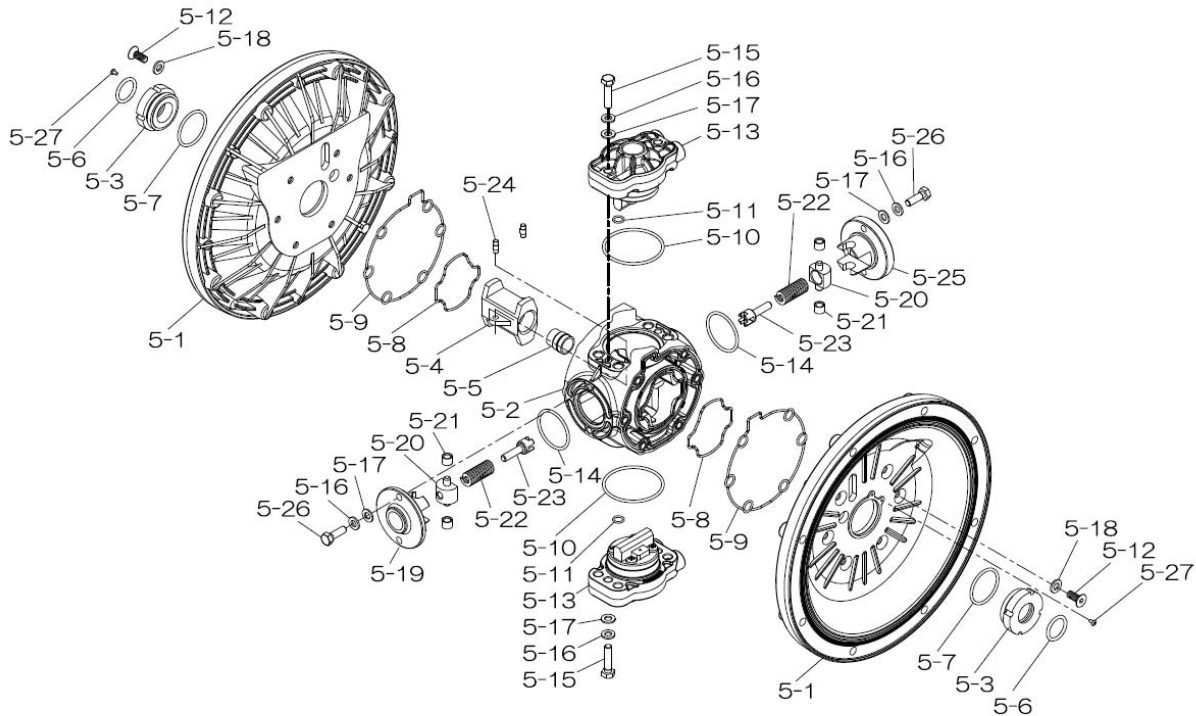

804784 Valve Body Assembly

Reference			
No.	Description	Q'ty	Part No.
5-13-1	Valve Body	1	716244
5-13-2	Gasket	1	773042
5-13-3	Valve Seat	1	716246
5-13-4	Block	1	773065
5-13-5	Block Holder	1	716245
5-13-6	Valve Guide	1	773064
5-13-7	Flat Head Screw	2	684384
5-13-8	Spring	1	706612
5-13-9	Ball	1	686271
5-13-10	Plug	2	772934
5-13-11	Screw	4	602299

XDP

336B-00_2011

Yamada America, Inc.
 955 East Algonquin Rd
 Arlington Heights, IL 60005
 Phone: 847.631.9200
 Fax: 847.631.9273
 www.yamadapump.com

Part # 854475

804778 Body Assembly

Reference			
No.	Description	Q'ty	Part No.
5-1	Air Chamber	2	716247
5-2	Body	1	716256
5-3	Throat Bearing	2	773048
5-4	Valve Switcher	1	716214
5-5	Center Rod Guide	1	773047
5-6	O-ring	2	640023
5-7	O-ring	2	640133
5-8	Gasket	2	773040
5-9	Gasket	2	773041
5-10	O-ring	2	640138
5-11	O-ring	8	640007
5-12	Flat Head Bolt	12	683812
5-13	Valve Body Assembly	2	804784
5-14	O-ring	2	640134
5-15	Bolt	4	611153
5-16	Spring Washer	8	631420
5-17	Plain Washer	8	631013
5-18	Plain Washer	12	684987
5-19	Retainer B	1	716249
5-20	Spring Retainer	2	713620
5-21	Bushing	4	773067
5-22	Spring	2	684537
5-23	Trip Arm	2	714446
5-24	Pin	2	700231
5-25	Retainer A	1	716216
5-26	Bolt	4	611149
5-27	Tapping Screws	2	686337