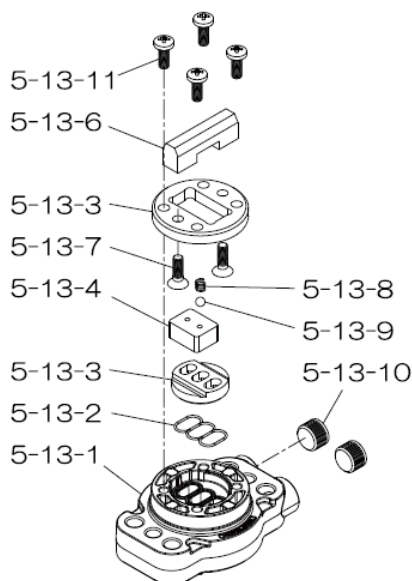

T = used in Teflon elastomer pumps only

XDP

Model: DP-50BVT-HD
Part # 854475

Reference			
No.	Description	Q'ty	Part No.
1	Out Chamber	2	780153
2	In Manifold	2	780252
3	Out Manifold	2	780154
4	Center Manifold	2	7800115
5	Body Assembly	1	804778
6	Center Bushing	2	716219
7T	Center Rod	1	716250
8T	Center Disk	2	707822
9T	Center Disk	2	780116
10	Diaphragm	2	770815
11	Valve Seat	4	772100
12	Ball	4	770693
14	Ball Valve	1	684322
19	Stand Body	2	711926
20	Cushion	4	771865
23	Bolt	16	686156
24	Plain Washer	24	631330
25	Spring Lock Washer	24	680257
26	Bolt	12	621213
27	Plain Washer	32	631331
28	Spring Lock Washer	20	680607
29	Nut	20	628014
33	Bolt	8	621179
35	Bolt	4	621149
36	Nut with Flange	4	683837
37	Bolt	8	684592
39	O-ring	4	771899
40	O-ring	4	772063
41T	O-ring	4	643015
44	Silencer	2	804697
46	Cap	4	683641
47	Protector A	8	771786
48	Protector B	8	771787
49	Protector C	8	771788
53	O-ring	4	643139

Repair Kits

K50-VT Liquid Side Kit includes the following:

10	Diaphragm	2	770815
41T	O-ring	4	643015
53	O-ring	4	643139
40	O-ring	4	772063
12	Ball	4	770693

K45-AM-DP-HD Air Side Kit includes the following:

804784 Valve Body Assembly

Reference			
No.	Description	Q'ty	Part No.
5-13-1	Valve Body	1	716244
5-13-2	Gasket	1	773042
5-13-3	Valve Seat	1	716246
5-13-4	Block	1	773065
5-13-5	Block Holder	1	716245
5-13-6	Valve Guide	1	773064
5-13-7	Flat Head Screw	2	684384
5-13-8	Spring	1	706612
5-13-9	Ball	1	686271
5-13-10	Plug	2	772934
5-13-11	Screw	4	602299