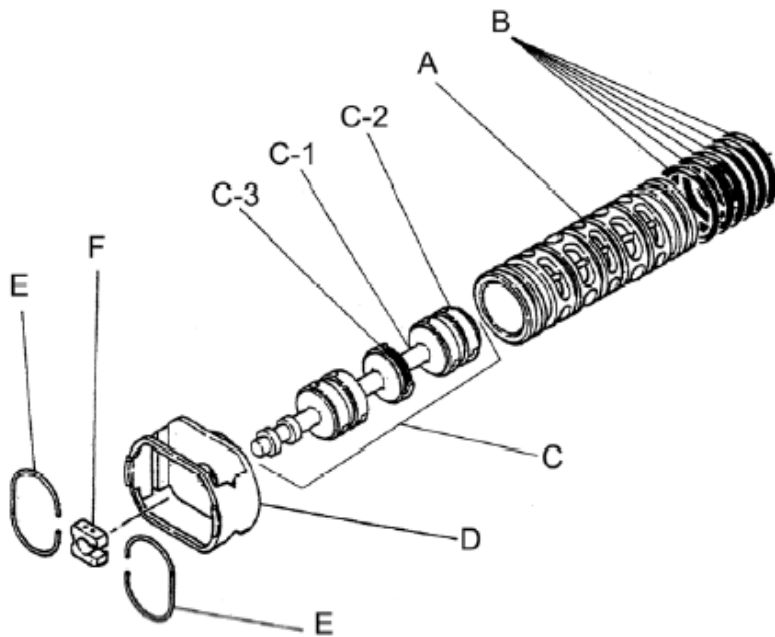

803115 Air Valve Assembly (5-13-12)			
Reference			
No.	Description	Q'ty	Part No.
A	Sleeve	1	803675
B	O-ring	6	640036
C	Spool Assembly	1	803114
C-1	Spool	1	771733
C-2	Seal Ring	15	771732
C-3	O-ring	5	640020
D	Spring Retainer	1	771735
E	C-Spring	2	711932
F	Block	1	771734

Yamada America, Inc.
955 East Algonquin Rd
Arlington Heights, IL 60005
Phone: 847.631.9200
Fax: 847.631.9273
www.yamadapump.com