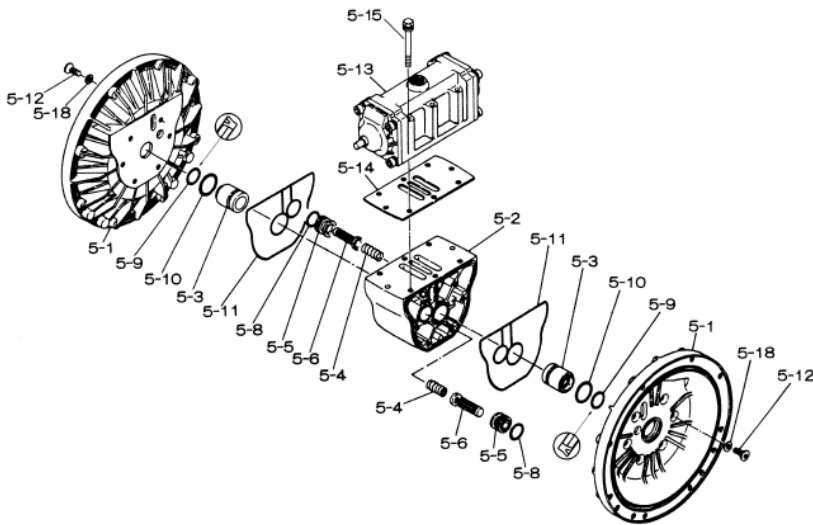

Yamada America, Inc.
955 East Algonquin Rd
Arlington Heights, IL 60005
Phone: 847.631.9200
Fax: 847.631.9273
www.yamadapump.com

Model: NDP-40BFN
Part # 852869

Reference			
No.	Description	Q'ty	Part No.
1	Out Chamber	2	713156
2	In Manifold	1	713168
3	Out Manifold	1	713165
5	Body Assembly	1	803111
7	Center Rod	1	711900
8	Center Disk	2	711902
9	Center Disk	2	713369
10	Diaphragm	2	771700
11	Valve Seat	4	771994
12	Ball	4	770584
14	Ball Valve	1	684321
15	Elbow	1	682523
16	Bushing	1	684339
19	Pump Base	2	711911
20	Cushion	4	771402
21	Nut	2	683408
22	Coned Disk Spring	2	682740
23	Bolt	16	686160
23a	Wave Spring Washer	16	631917
24	Plain Washer	4	631014
25	Wave Spring Washer	4	631917
26	Bolt	12	611202
27	Plain Washer	12	631015
28	Spring Lock Washer	12	631918
29	Nut	12	627014
33	Bolt	4	611175
34	Nut	4	627013
35	Bolt	4	611149
36	Nut with Flange	4	682276
40	O-ring	4	640065
51	Cushion	2	770582

Repair Kits			
K40-MN Liquid Side Kit includes the following:			
10	Diaphragm	2	771700
11	Valve Seat	4	771994
40	O-ring	4	640065
12	Ball	4	770584

K45-AM Air Side Kit includes the following:			
5-3	Throat Bearing	2	772689
5-4	Spring	2	711937
5-5	Valve Seat	2	771740
5-6	Pilot Valve Assembly	2	832162
5-8	O-ring	7	640020
5-9	Packing	2	685444
5-10	O-ring	2	640029
5-11	Gasket	2	771742
5-14	Gasket	1	771712
5-13-8	Gasket	2	771738
5-13-12 Seal	Seal Ring	15	771732
5-13-12 Sleeve	Sleeve Assembly	1	803675

Body Assembly 803111

Reference			
No.	Description	Q'ty	Part No.
5-1	Air Chamber	2	711933
5-2	Body	1	711936
5-3	Throat Bearing	2	772689
5-4	Spring	2	711937
5-5	Pilot Valve Seat	2	771740
5-6	Pilot Valve Assembly	2	832162
5-8	O-ring	2	640020
5-9	Packing	2	685444
5-10	O-ring	2	640029
5-11	Gasket	2	771742
5-12	Flat Head Bolt	12	683812
5-13	Valve Body Assembly	1	802971
5-14	Gasket	1	771712
5-15	Bolt	6	684240
5-18	Plain Washer	12	684987