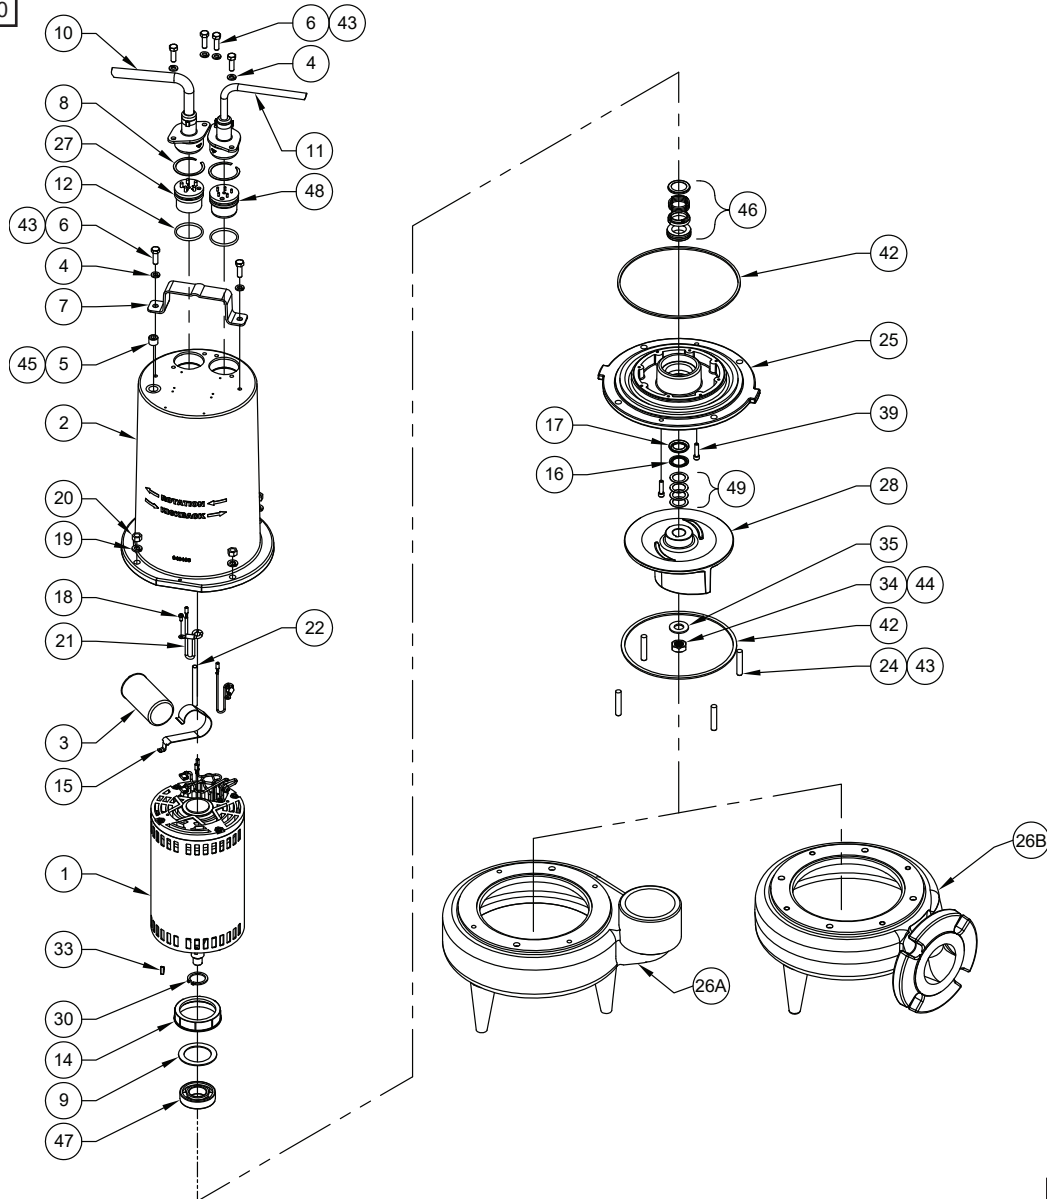

Questions? Call 1-800-810-1053

BARNES • PROSSER • CROWN SERVICE PARTS

MODEL	PART NO.	MODEL	PART NO.
3SE3024L	133115	3SEH3024L	133115H
3SE3034L	133116	3SEH3034L	133116H
3SE3044L	133117	3SEH3044L	133117H
3SE3054L	133118		

Manual: 133410

Continued →