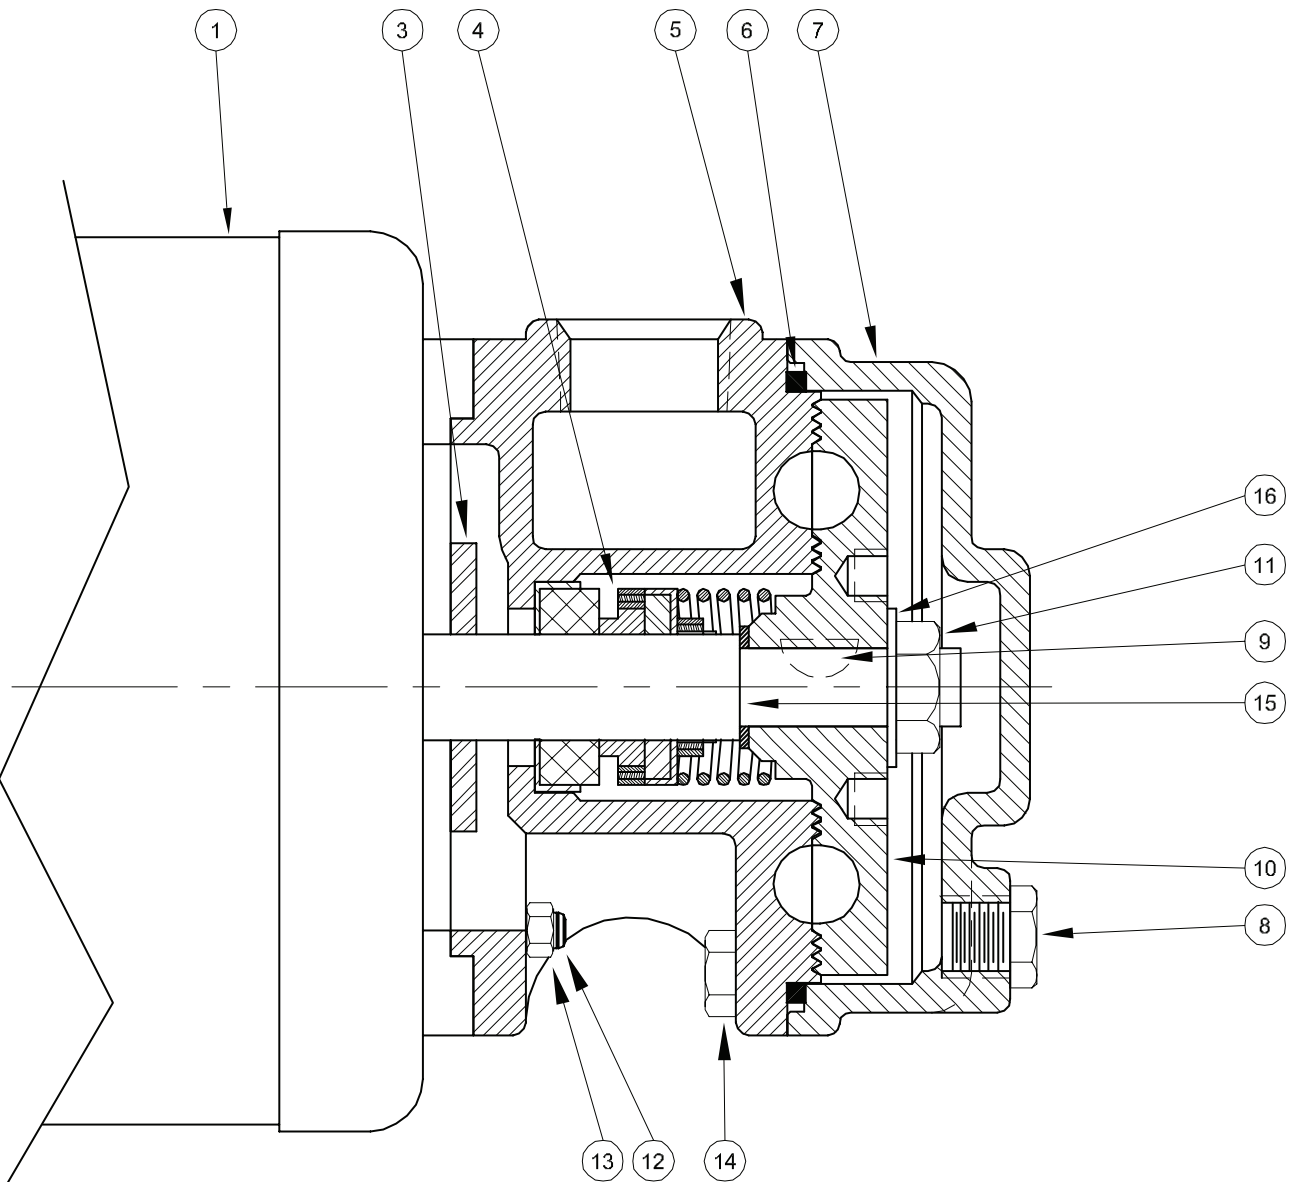

Turbines - Close Coupled

REPAIR KITS FOR CR SERIES PUMPS			
REPAIR KIT P/N (STD Buna-N)	MODEL	REPAIR KIT P/N (Viton)	MODEL
22850-6	CR6M	22850-6-MV	CR6MV
KIT INCLUDES: Impeller, raceway, Shaft Seal, Impeller Locknut and Key, Seal Ring, Washers and Instructions.			

SYMBOL NUMBER	PART NUMBER	QTY	DESCRIPTION
1	21765 21933	1 1	Motor, 1/3HP - 115 Volt, 1 Phase Motor, 1/3HP - 230 Volt, 1 Phase
3	03520	1	Slinger Washer
4	21727 21914	1 1	Mechanical Seal - Buna-N Mechanical Seal - Viton
5	21722-6	1	Raceway
6	21726 21913	1 1	Seal Ring - Buna-N Seal Ring - Viton
7	21724	1	Cover
8	01691-A	1	Plug, 1/8" NPT
9	21728	1	Shaft Key
10	SA21723-6-1	1	Impeller
11	21725	1	Locknut, Impeller
12	21729	4	Stud
13	21730	4	Nut
14	08169	4	Cap Screw
15	22897	1	Washer
16	23037	1	Washer