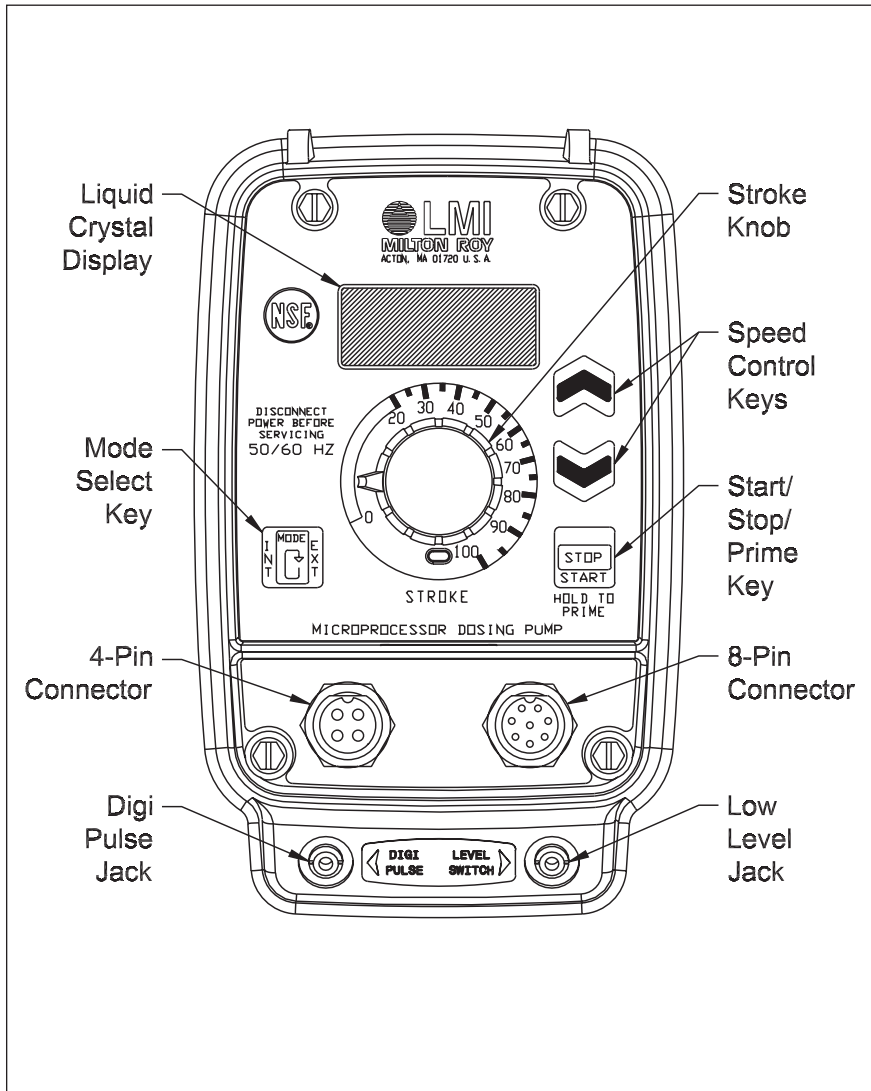

Series AA9 Control Panel Detail