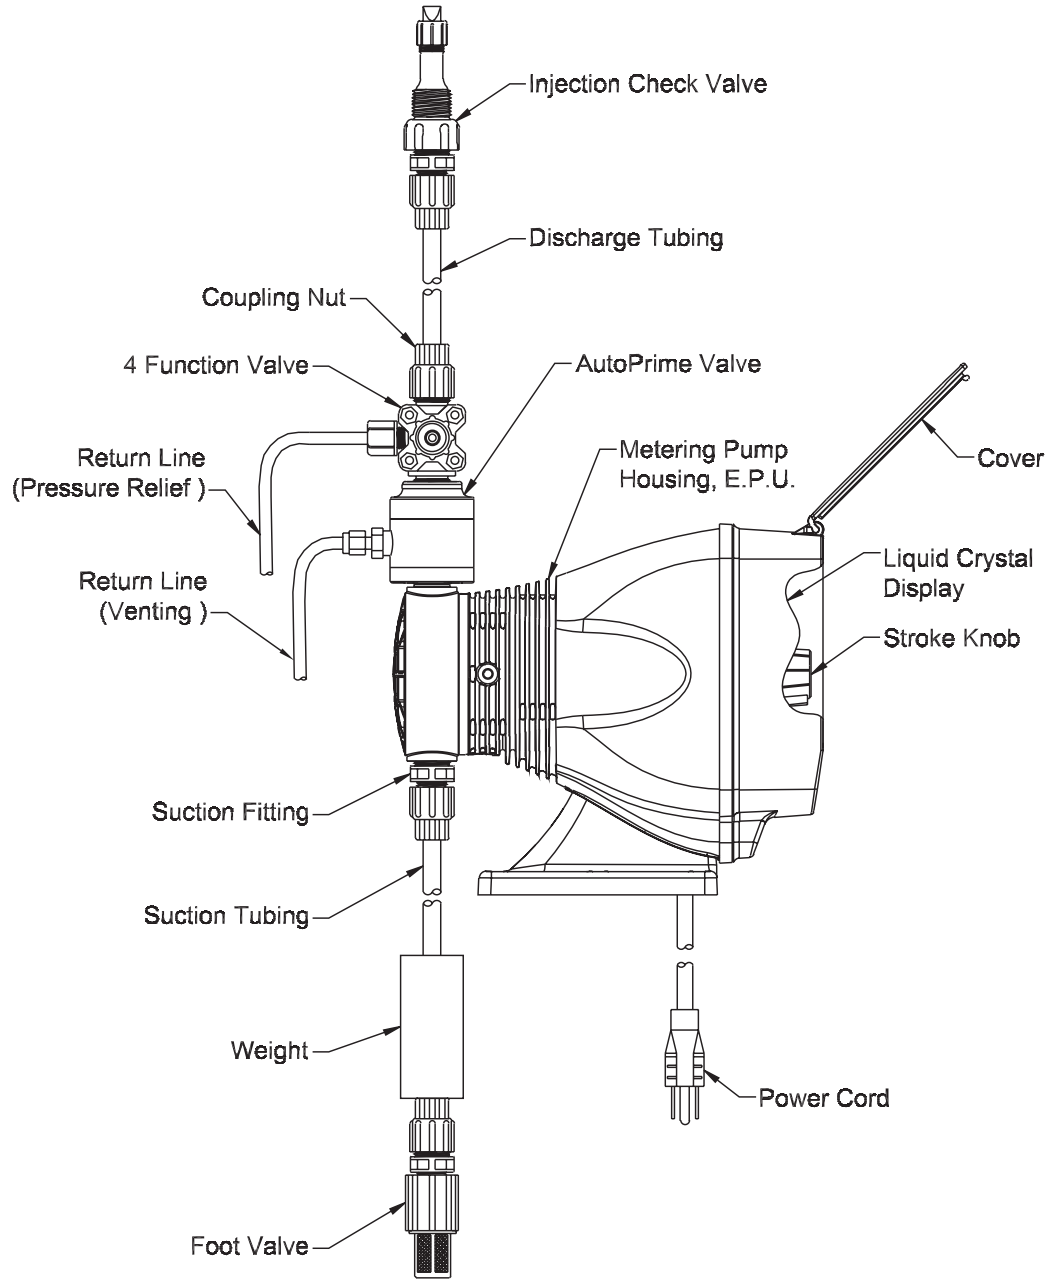

Instruction Supplement

Series AA9

Electronic Metering Pump

Metering Pump Component Diagram

201 Ivyland Road
Ivyland, PA 18974 USA
TEL: (215) 293-0401
FAX: (800) 327-7563
<http://www.lmipumps.com>