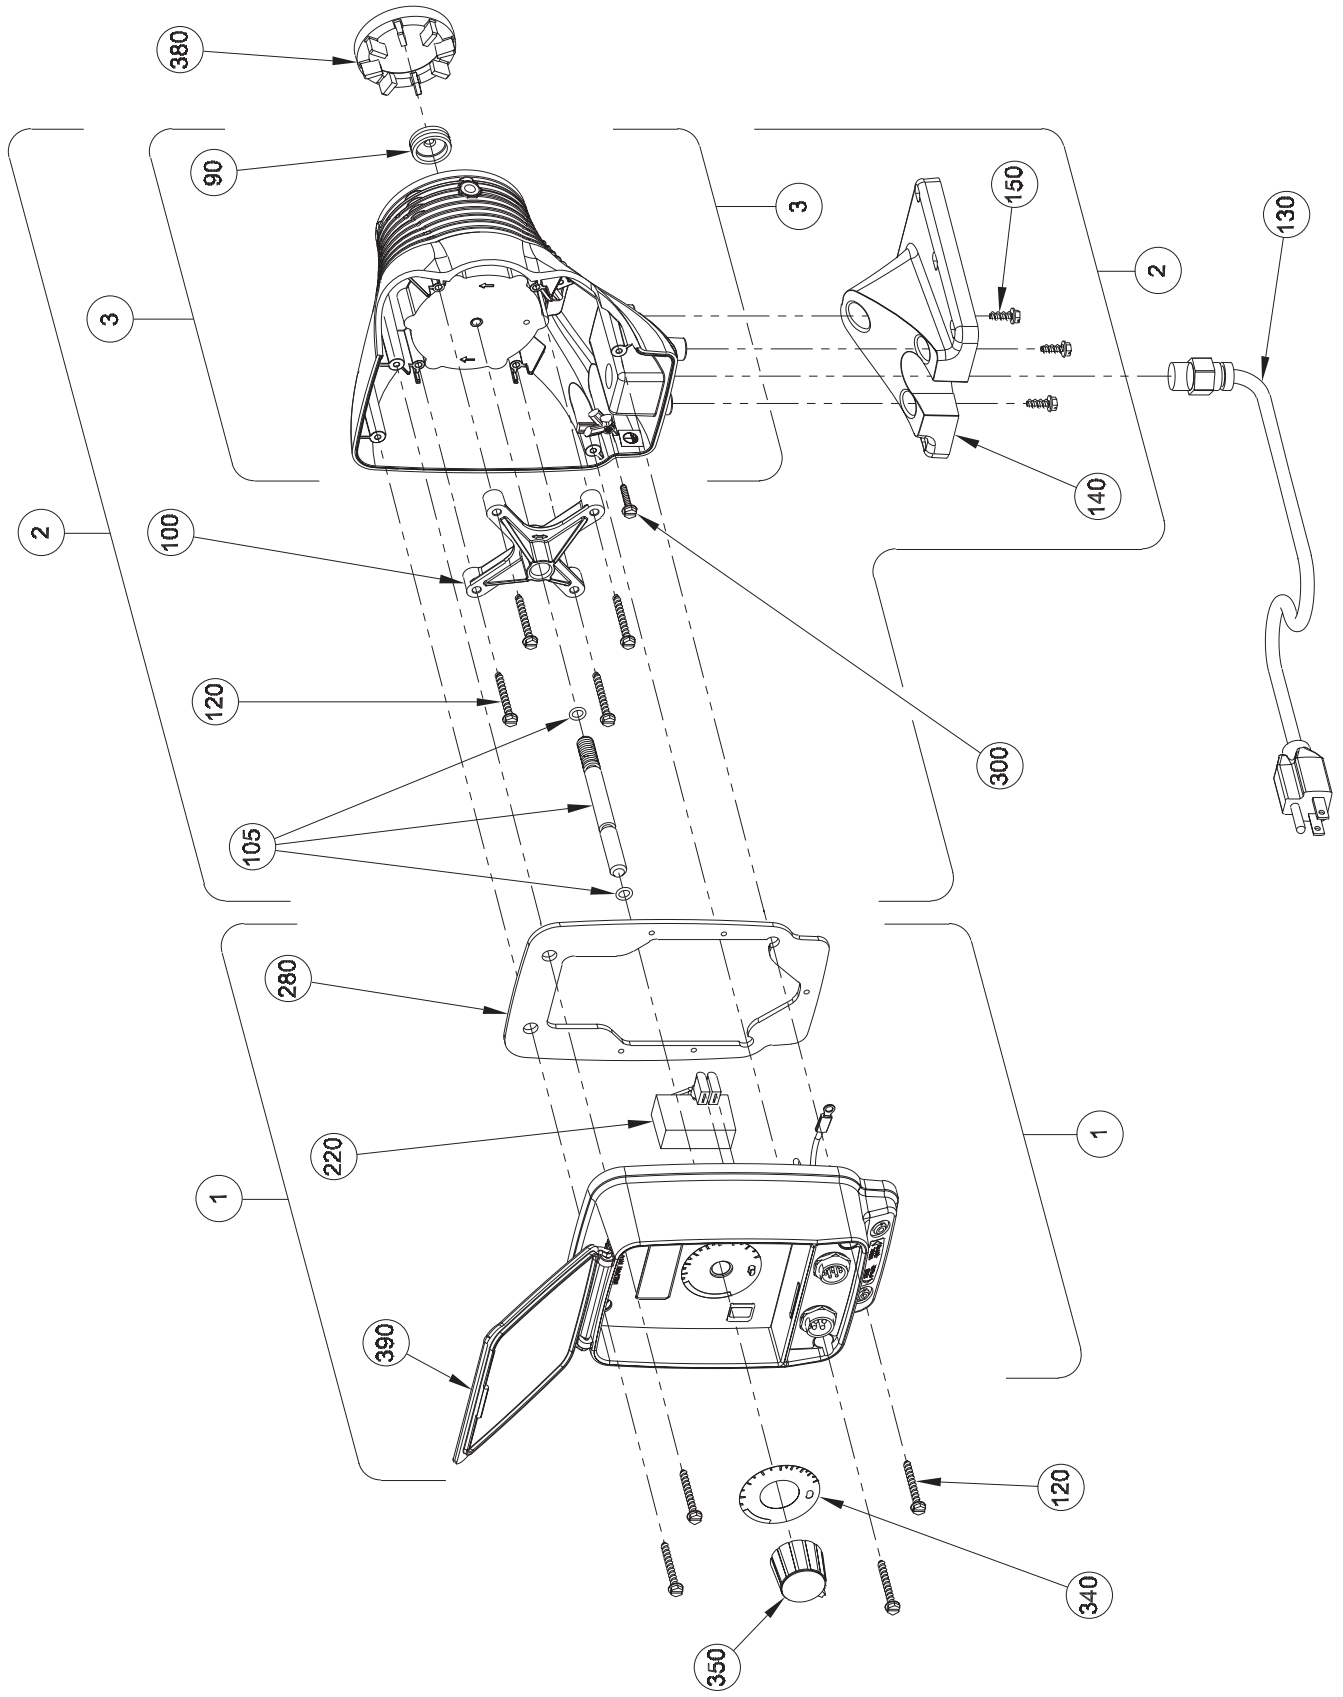

Series AA9 Drive Assembly Parts List

Key No.	Model Series	Part No.	Description	Qty.
1	AA941, AA951, AA961, AA971, AA981	48018	Control Panel Assembly, 115V	1
	AA942, AA952, AA962, AA972, AA982	48019	Control Panel Assembly, 230-250V	1
	AA943, AA953, AA963, AA973, AA983			
	AA945, AA955, AA965, AA975, AA985			
	AA946, AA956, AA966, AA976, AA986			
	AA947, AA957, AA967, AA977, AA987			
	AA941, AA951			
AA942, AA943, AA945, AA946, AA947 AA952, AA953, AA955, AA956, AA957	48035	EPU w/ Stroke Adjustment, 230-250V	1	
AA961	48036	EPU w/ Stroke Adjustment, 115V	1	
AA962, AA963, AA965, AA966, AA967	48037	EPU w/ Stroke Adjustment, 230-250V	1	
AA971, AA981	48038	EPU w/ Stroke Adjustment, 115V	1	
AA972, AA973, AA975, AA976, AA977 AA982, AA983, AA985, AA986, AA987	48039	EPU w/ Stroke Adjustment, 230-250V	1	
3	AA941, AA951	48025	EPU, 115V	1
	AA942, AA943, AA945, AA946, AA947 AA952, AA953, AA955, AA956, AA957	48026	EPU, 230-250V	1
	AA961	48027	EPU, 115V	1
	AA962, AA963, AA965, AA966, AA967	48028	EPU, 230-250V	1
	AA971, AA981	48029	EPU, 115V	1
	AA972, AA973, AA975, AA976, AA977 AA982, AA983, AA985, AA986, AA987	48030	EPU, 230-250V	1
	90	AA9	10973	Seal
100	AA9	38886	Stroke Adjustment Bracket	1
105	AA9	48012	Stroke Adjustment Shaft Assembly	1
120	AA9	41227	Screw	8